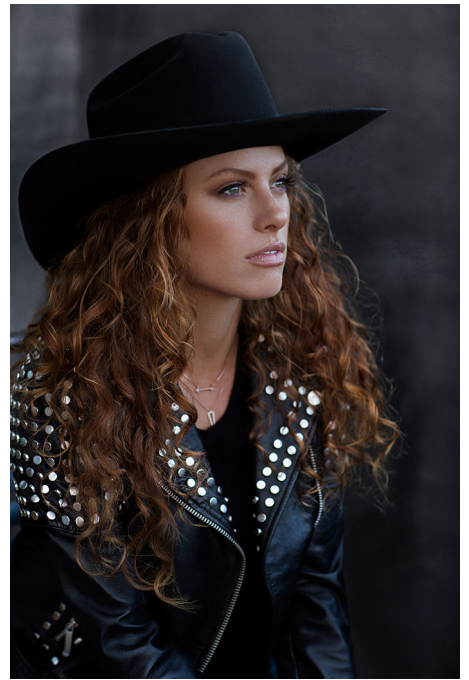

BRANDMODELS

JO NEWMAN

HAIR: RED
EYES: BLUE
HEIGHT: 5' 6"
CHEST: 34C
WAIST: 24
HIPS: 33
DRESS: 2
SHOE: 7.5