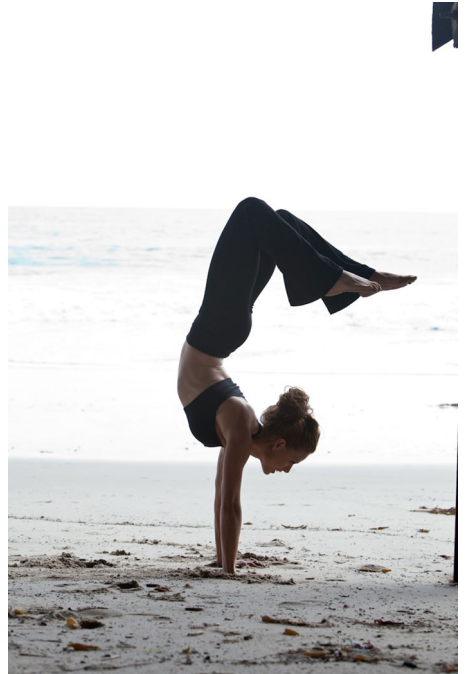

BRANDMODELS

JO NEWMAN

HAIR: RED
EYES: BLUE
HEIGHT: 5' 6"
CHEST: 34C
WAIST: 24
HIPS: 33
DRESS: 2
SHOE: 7.5

JO NEWMAN