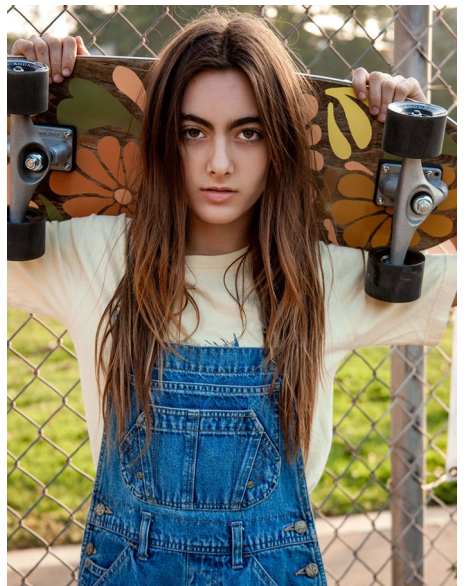

BRANDMODELS

HALSTON

HAIR: BROWN

EYES: HAZEL

HEIGHT: 5'4"

CHEST: -

WAIST: -

HIPS: -

DRESS: -

SHOE: -

BACK 19 JOURNAL, BACK 19 STYLE

TODAY ONLY!
BY 10PM & BEFORE 12:00AM, 8/12

ALL OF THIS?
YES, PLEASE & THANK YOU.

BACK 19 JOURNAL, BACK 19 STYLE
TWO DAYS ONLY!
BY 10PM & BEFORE 12:00AM, 8/12

ALL KIDS
50% OFF

KIDS DEALS
3
TEES, HATS & GRAPHIC TEES

50% OFF

SATURDAY STEAL
BACK 19 JOURNAL, BACK 19 STYLE
BY 10PM & BEFORE 12:00AM, 8/12

ALL JEANS
50% OFF

KIDS DEALS
3
TEES, HATS & GRAPHIC TEES

50% OFF

PLUS MORE GREAT DEALS FOR THE WHOLE FAMILY

LUX PULLOVERS

Wrap her up in the comfiest Sherpa pullover she'll ever own. And some mad-soft matching sweatpants.

SWEATSHIRTS from \$10

SHOP SWEATSHIRTS

Black Friday starts now...

25% OFF

CURATED COLLECTION