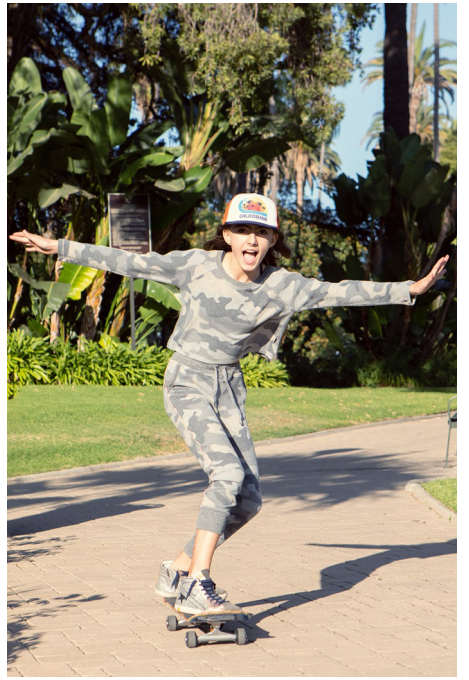

BRANDMODELS

HALSTON

HAIR: BROWN

EYES: HAZEL

HEIGHT: 5'4"

CHEST: -

WAIST: -

HIPS: -

DRESS: -

SHOE: -

BACK 19 JOURNAL, BACK 19 STYLE

TODAY ONLY!
BY 10PM & BEFORE 12:00AM, 8/12

ALL OF THIS?
YES, PLEASE & THANK YOU.

BACK 19 JOURNAL, BACK 19 STYLE
TWO DAYS ONLY!
BY 10PM & BEFORE 12:00AM, 8/12

ALL KIDS
50% OFF

KIDS DEALS
3
TEES, HATS & GRAPHIC TEES

50% OFF

SATURDAY STEAL
BACK 19 JOURNAL, BACK 19 STYLE
BY 10PM & BEFORE 12:00AM, 8/12

ALL JEANS
50% OFF

KIDS DEALS
3
TEES, HATS & GRAPHIC TEES

50% OFF

PLUS MORE GREAT DEALS FOR THE WHOLE FAMILY