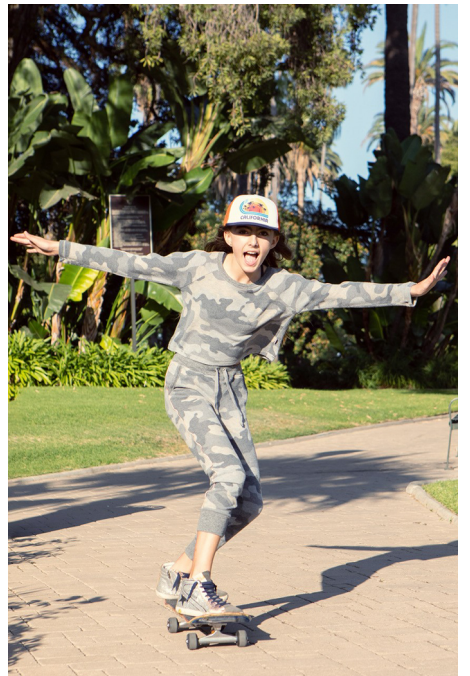

BRANDMODELS

HALSTON

HAIR: BROWN

EYES: HAZEL

HEIGHT: 5'4"

CHEST: -

WAIST: -

HIPS: -

DRESS: -

SHOE: -

BACK TO SCHOOL, BACK TO STYLE

TODAY ONLY!
EXCEPT & SEVERAL BRANDS, 9-12

ALL OF THIS? YES, PLEASE & THANK YOU.

KIDS DEALS
3
TEES, TANKS & GRAPHIC TEES

50%
SALE

5

SATURDAY STEAL
ONE DAY ONLY

ALL KIDS
OLD NAVY & ACTIVE

50%
OFF

ALL JEANS
FOR THE FAMIL

KIDS DEALS
3
TEES, TANKS & GRAPHIC TEES

PLUS MORE GREAT DEALS FOR THE WHOLE FAMIL

LUX PULLOVERS

Wrap her up in the comfiest Sherpa pullover she'll ever own. And some mad-soft matching sweatpants.