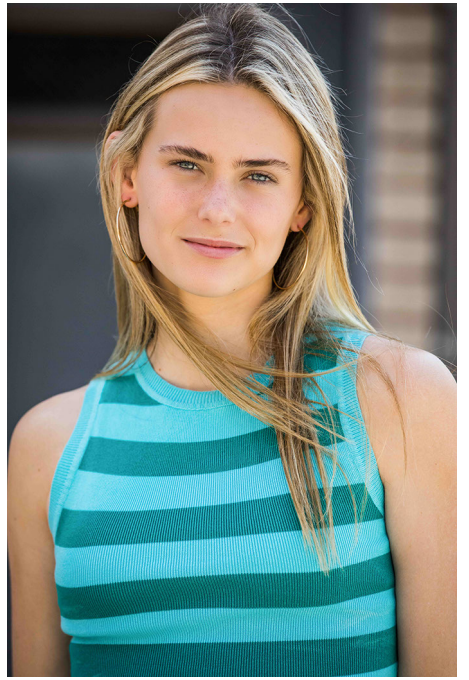

BRANDMODELS

MALLORY

HAIR: BLONDE

EYES: BLUE

HEIGHT: -

CHEST: -

WAIST: -

HIPS: -

DRESS: -

SHOE: -

SHOP SWEATERS