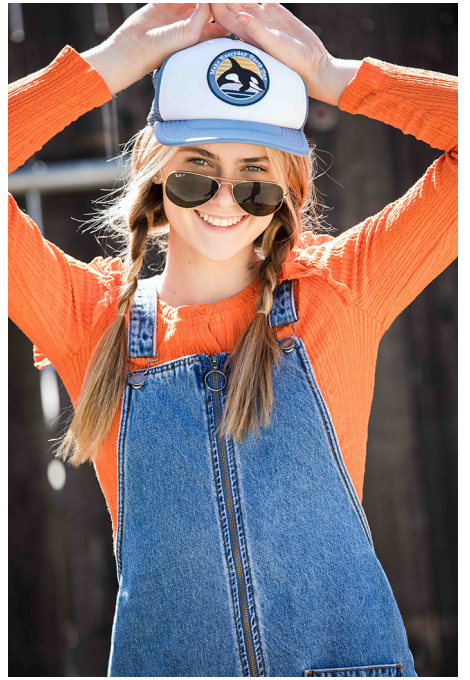

BRANDMODELS

MALLORY

HAIR: BLONDE

EYES: BLUE

HEIGHT: -

CHEST: -

WAIST: -

HIPS: -

DRESS: -

SHOE: -

SHOP SWEATERS