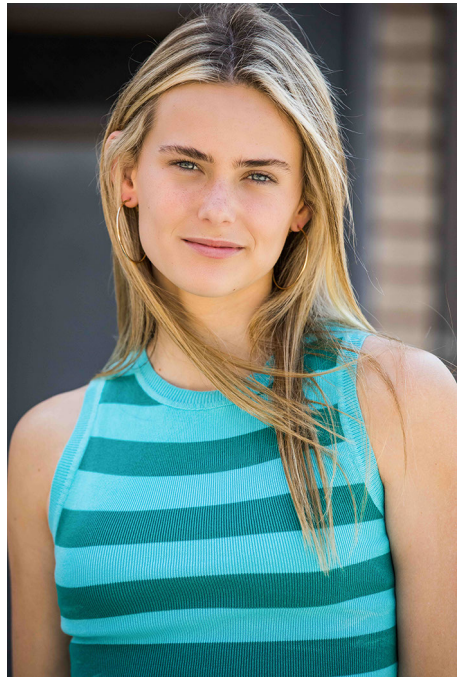

## MALLORY

HAIR: BLONDE

EYES: BLUE

HEIGHT: -

CHEST: -

WAIST: -

HIPS: -

DRESS: -

SHOE: -

SHOP SWEATERS