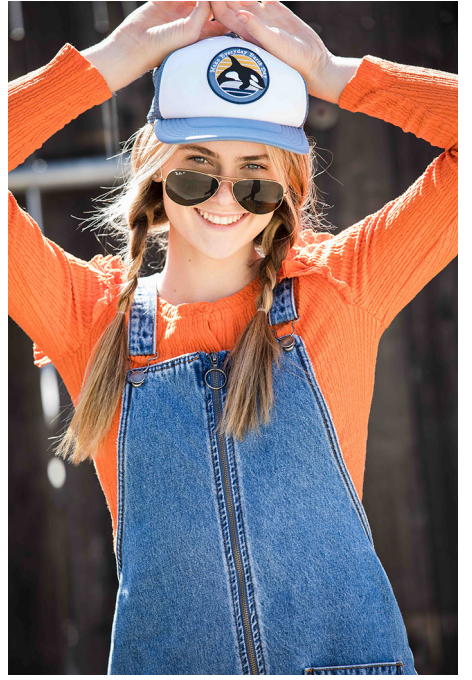

## MALLORY

HAIR: BLONDE

EYES: BLUE

HEIGHT: -

CHEST: -

WAIST: -

HIPS: -

DRESS: -

SHOE: -

SHOP SWEATERS