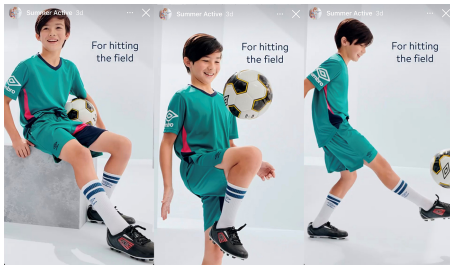

## KAISHU

HAIR: BROWN

EYES: BROWN

HEIGHT: 5'5"

INSEAM: -

WAIST: -

SHIRT: -

SUIT: -

SHOE: -

**tee time**  
COOL & NEW GRAPHIC TEES  
FROM THEIR FAVORITE BRANDS.

**new for kids**