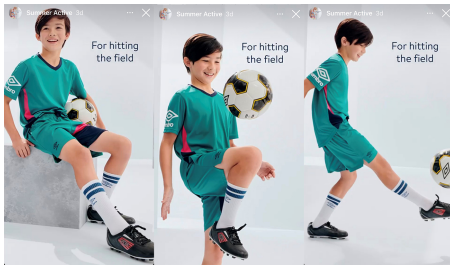

BRANDMODELS

KAISHU

HAIR: BROWN

EYES: BROWN

HEIGHT: 5'5"

INSEAM: -

WAIST: -

SHIRT: -

SUIT: -

SHOE: -

tee time

COOL & NEW GRAPHIC TEES
FROM THEIR FAVORITE BRANDS.

new for kids