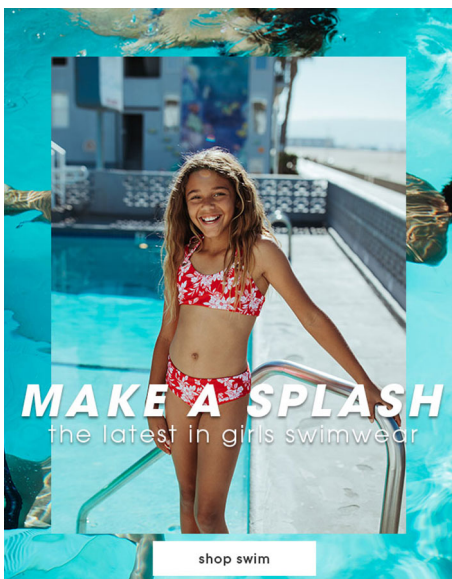

DRESS: -

SHOE: -

STITCH FIX

SHOP GIRLS

THE LATEST MUST-HAVES FOR GIRLS THIS SPRING.

★★★★★

SUN CHASER REVERSIBLE ONE PIECE >

"My daughter loves this! She loves switching out the color, and feels comfortable playing hard or laying by the pool. Fabric is soft and sturdy!"

—JACQUELINE

SPRING'S 6
IN THE MIX

1

tanks
SHOP

shorts
SHOP

4

CRUISER SHORT

SHOP BOTTOMS

MAKE A SPLASH
the latest in girls swimwear

shop swim

BYRDS OF PARADISE FULL TILT ROXY SWIM

Athleta Girl / All Girl

Athleta Girl / All Girl

ALL DRESSES
50% OFF

SHOW HER WHAT'S POSSIBLE
Coach Her. Inspire Her. Power Her.