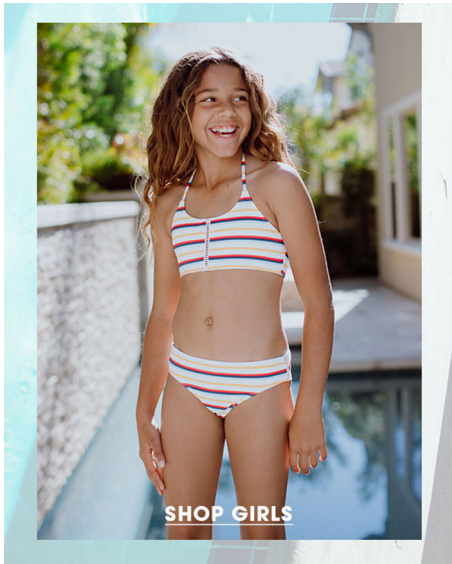

BRANDMODELS

MAKENA

HAIR: BROWN

EYES: HAZEL

HEIGHT: -

CHEST: -

WAIST: -

HIPS: -

DRESS: -

SHOE: -

STITCH FIX

THE LATEST MUST-HAVES FOR GIRLS THIS SPRING.

★★★★★

SUN CHASER REVERSIBLE ONE PIECE >

"My daughter loves this! She loves switching out the color, and feels comfortable playing hard or laying by the pool. Fabric is soft and sturdy!"

—JACQUELINE

SPRING'S 6
IN THE MIX

tanks
SHOP

shorts
SHOP

CRUISER SHORT

SHOP BOTTOMS

MAKE A SPLASH
the latest in girls swimwear

shop swim