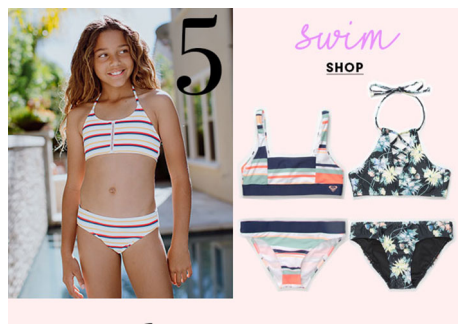

BRANDMODELS

MAKENA

HAIR: BROWN

EYES: HAZEL

HEIGHT: -

CHEST: -

WAIST: -

HIPS: -

DRESS: -

SHOE: -

STITCH FIX

SHOP GIRLS

THE LATEST MUST-HAVES FOR GIRLS THIS SPRING.

★★★★★

SUN CHASER REVERSIBLE ONE PIECE >

"My daughter loves this! She loves switching out the color, and feels comfortable playing hard or laying by the pool. Fabric is soft and sturdy!"

—JACQUELINE

SPRING'S 6
IN THE MIX

1

tanks
SHOP

shorts
SHOP

4

CRUISER SHORT

SHOP BOTTOMS