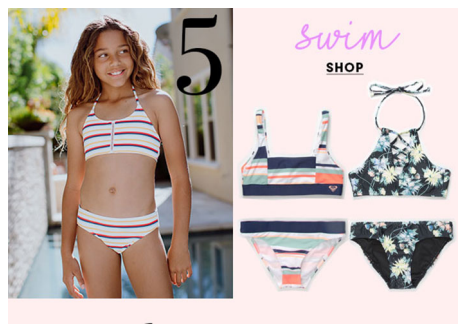

BRANDMODELS

MAKENA

HAIR: BROWN

EYES: HAZEL

HEIGHT: -

CHEST: -

WAIST: -

HIPS: -

DRESS: -

SHOE: -

STITCH FIX

THE LATEST MUST-HAVES FOR GIRLS THIS SPRING.

★★★★★

SUN CHASER REVERSIBLE ONE PIECE >

"My daughter loves this! She loves switching out the color, and feels comfortable playing hard or laying by the pool. Fabric is soft and sturdy!"

—JACQUELINE

SPRING'S 6
IN THE MIX

tanks
SHOP

shorts
SHOP

CRUISER SHORT

SHOP BOTTOMS

MAKE A SPLASH
the latest in girls swimwear

shop swim