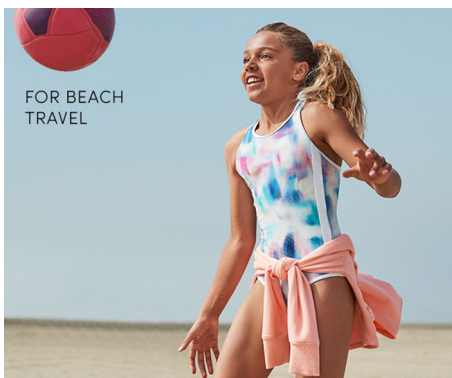

DRESS: -

SHOE: -

STITCH FIX

THE LATEST MUST-HAVES FOR GIRLS THIS SPRING.

★★★★★

SUN CHASER REVERSIBLE ONE PIECE >

"My daughter loves this! She loves switching out the color, and feels comfortable playing hard or laying by the pool. Fabric is soft and sturdy!"

—JACQUELINE

SPRING'S 6
IN THE MIX

tanks
SHOP

shorts
SHOP

CRUISER SHORT

SHOP BOTTOMS

MAKE A SPLASH
the latest in girls swimwear

shop swim