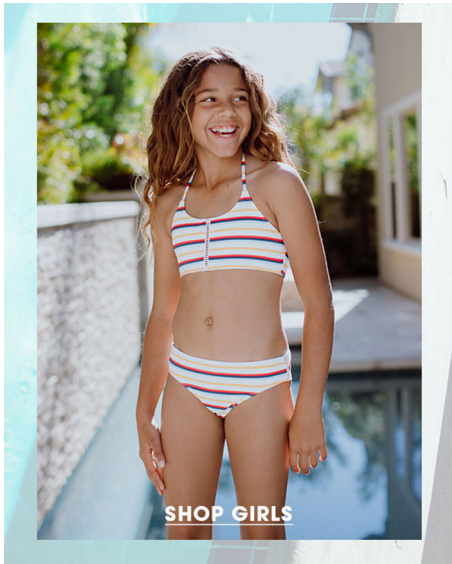

BRANDMODELS

MAKENA

HAIR: BROWN

EYES: HAZEL

HEIGHT: -

CHEST: -

WAIST: -

HIPS: -

DRESS: -

SHOE: -

STITCH FIX

SHOP GIRLS

THE LATEST MUST-HAVES FOR GIRLS THIS SPRING.

★★★★★

SUN CHASER REVERSIBLE ONE PIECE >

"My daughter loves this! She loves switching out the color, and feels comfortable playing hard or laying by the pool. Fabric is soft and sturdy!"

—JACQUELINE

SPRING'S 6
IN THE MIX

1

tanks
SHOP

shorts
SHOP

4

CRUISER SHORT

SHOP BOTTOMS

MAKE A SPLASH
the latest in girls swimwear

shop swim

BYRDS OF PARADISE FULL TILT ROXY SWIM

Athleta Girl / All Girl

Athleta Girl / All Girl

ALL DRESSES
50% OFF

SHOW HER WHAT'S POSSIBLE
Coach Her. Inspire Her. Power Her.