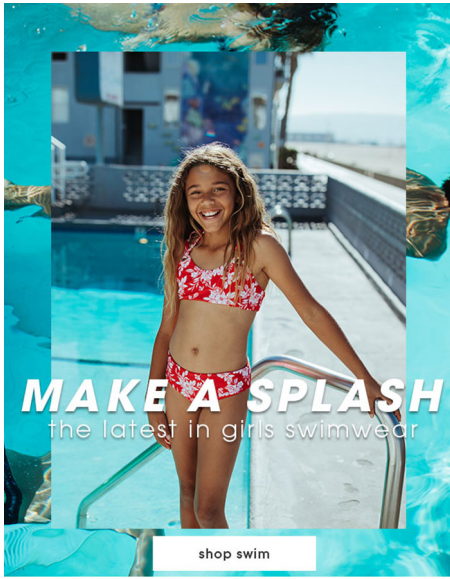

DRESS: -

SHOE: -

STITCH FIX

THE LATEST MUST-HAVES FOR GIRLS THIS SPRING.

★★★★★

SUN CHASER REVERSIBLE ONE PIECE >

"My daughter loves this! She loves switching out the color, and feels comfortable playing hard or laying by the pool. Fabric is soft and sturdy!"

—JACQUELINE

SPRING'S 6
IN THE MIX

tanks
SHOP

shorts
SHOP

CRUISER SHORT

SHOP BOTTOMS

MAKE A SPLASH
the latest in girls swimwear

shop swim

BYRDS OF PARADISE FULL TILT ROXY SWIM

Athleta Girl / All Girl

Athleta Girl / All Girl

ALL DRESSES
50% OFF

SHOW HER WHAT'S POSSIBLE
Coach Her. Inspire Her. Power Her.

ATHLETA GIRL

NEW ARRIVALS

SHOP YOUR OUT