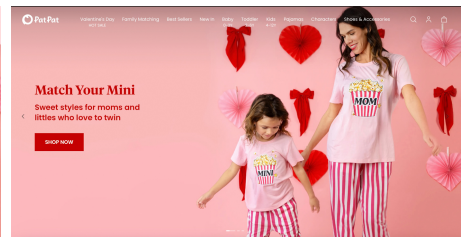

Match Your Mini

SHOP NOW