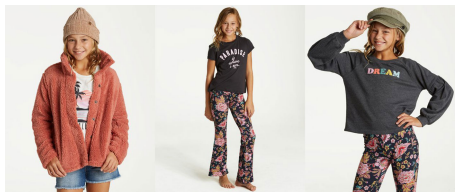

BRANDMODELS

LUCY

HAIR: BROWN

EYES: BROWN

HEIGHT: -

CHEST: -

WAIST: -

HIPS: -

DRESS: -

SHOE: -

RSQ
JEANS

INTRODUCING
THE NEW STRAIGHT LEG

BUY ONE
GET ONE **50% OFF**

[SHOP RSQ](#)

girls shorts
30% OFF
*SELECT STYLES

SHOP GRAPHIC TEES

All dressed up

IN THE LATEST DRESSES & ROMPERS FOR SPRING

SHOP DRESSES + ROMPERS

SPRING INTO NEW

shop now

HYPED ON STRIPES

Fresh new styles for Girls are here!

SHOP STRIPES