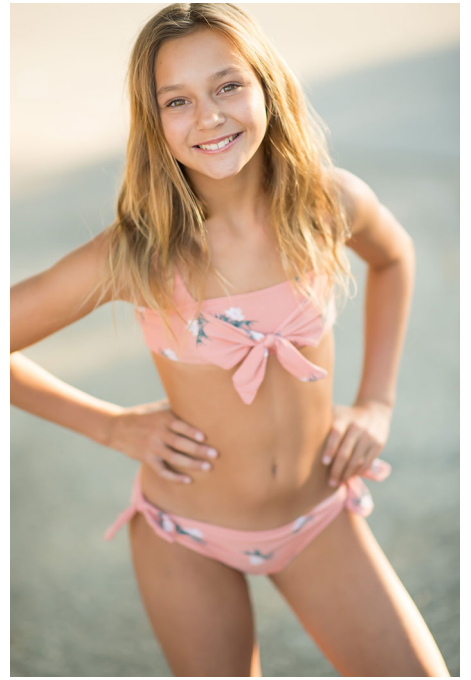

BRANDMODELS

LUCY

HAIR: BROWN

EYES: BROWN

HEIGHT: -

CHEST: -

WAIST: -

HIPS: -

DRESS: -

SHOE: -

RSQ
JEANS

INTRODUCING
THE NEW STRAIGHT LEG

BUY ONE
GET ONE **50% OFF**

[SHOP RSQ](#)

girls shorts
30% OFF
*SELECT STYLES

SHOP GRAPHIC TEES

All dressed up

IN THE LATEST DRESSES & ROMPERS FOR SPRING

SHOP DRESSES + ROMPERS

SPRING INTO NEW

shop now

HYPED ON STRIPES

Fresh new styles for Girls are here!

SHOP STRIPES