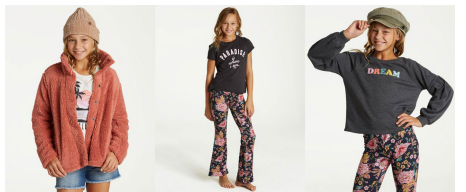

BRANDMODELS

LUCY

HAIR: BROWN

EYES: BROWN

HEIGHT: -

CHEST: -

WAIST: -

HIPS: -

DRESS: -

SHOE: -

RSQ
JEANS

INTRODUCING
THE NEW STRAIGHT LEG

BUY ONE
GET ONE **50% OFF**

[SHOP RSQ](#)

girls shorts
30% OFF
*SELECT STYLES

SHOP GRAPHIC TEES

All dressed up

IN THE LATEST DRESSES & ROMPERS FOR SPRING

SHOP DRESSES + ROMPERS

SPRING
INTO NEW

shop now

Fresh new styles for Girls are here!

HYPED
ON STRIPES

SHOP STRIPES