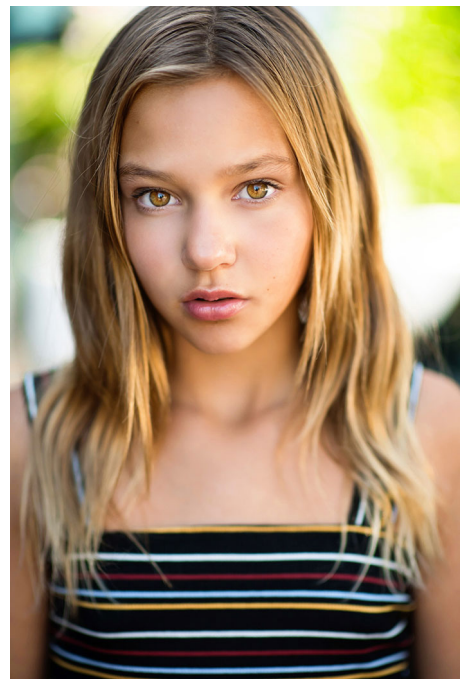

BRANDMODELS

LUCY

HAIR: BROWN

EYES: BROWN

HEIGHT: -

CHEST: -

WAIST: -

HIPS: -

DRESS: -

SHOE: -

RSQ
JEANS

INTRODUCING
THE NEW STRAIGHT LEG

BUY ONE
GET ONE **50% OFF**

[SHOP RSQ](#)

girls shorts
30% OFF
*SELECT STYLES

SHOP GRAPHIC TEES