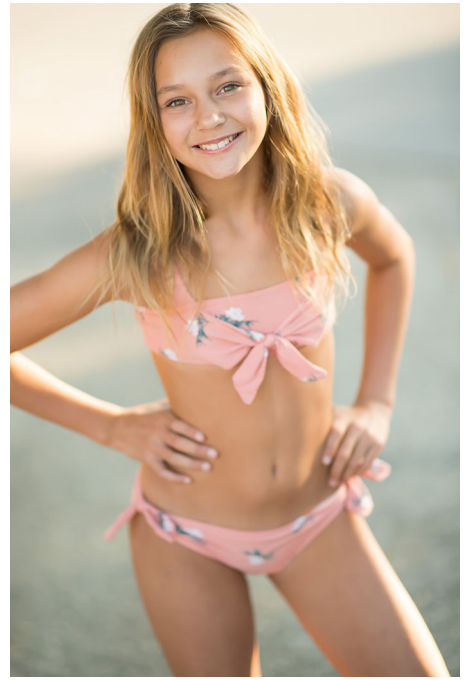

BRANDMODELS

LUCY

HAIR: BROWN

EYES: BROWN

HEIGHT: -

CHEST: -

WAIST: -

HIPS: -

DRESS: -

SHOE: -

RSQ
JEANS

INTRODUCING
THE NEW STRAIGHT LEG

BUY ONE
GET ONE **50% OFF**

[SHOP RSQ](#)

girls shorts
30% OFF
*SELECT STYLES

SHOP GRAPHIC TEES

All dressed up

IN THE LATEST DRESSES & ROMPERS FOR SPRING

SHOP DRESSES + ROMPERS

SPRING
INTO NEW

shop now

Fresh new styles for Girls are here!

HYPED
ON STRIPES

SHOP STRIPES