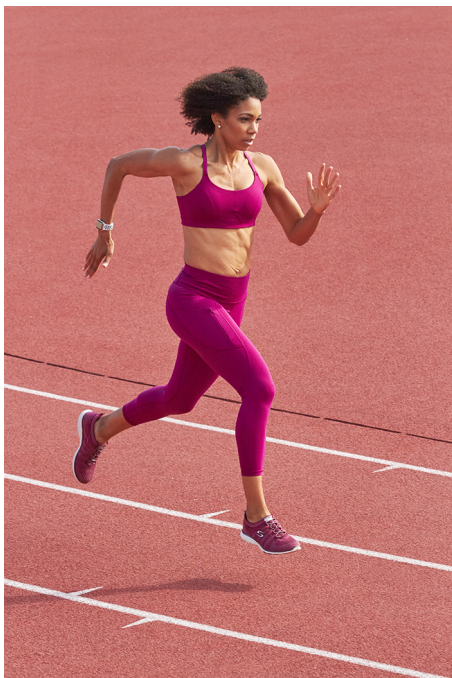

BRANDMODELS

COURTNEY BRICKNER - FITNESS

HAIR: BROWN

EYES: BROWN

HEIGHT: 5' 9"

CHEST: 34

WAIST: 26

HIPS: 35

DRESS: 2

SHOE: 8.5-9

**MAKE EVERY CLASS
WORLD-CLASS**

Inspire lasting change in every class, at every level.

INTRODUCING AN ALL-NEW STUDY EXPERIENCE

SET MOVING >>