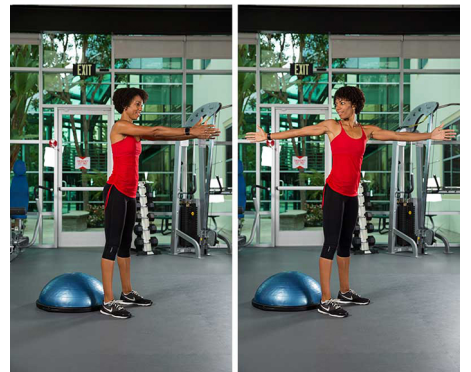

BRANDMODELS

COURTNEY BRICKNER - FITNESS

HAIR: BROWN

EYES: BROWN

HEIGHT: 5' 9"

CHEST: 34

WAIST: 26

HIPS: 35

DRESS: 2

SHOE: 8.5-9

**MAKE EVERY CLASS
WORLD-CLASS**

Inspire lasting change in every class, at every level.

INTRODUCING AN ALL-NEW STUDY EXPERIENCE

SET MOVING >>