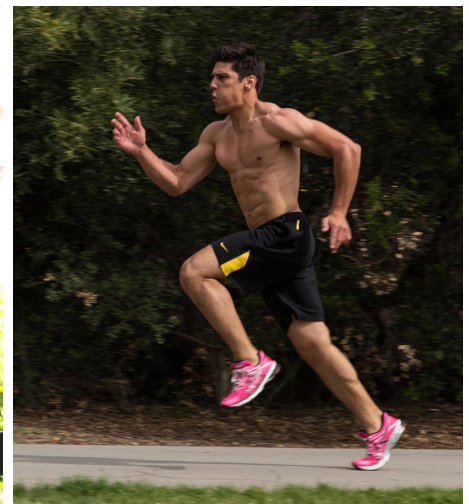

BRANDMODELS

ASH CRAWFORD - FITNESS

HAIR: DARK BROWN

EYES: GREEN

HEIGHT: 6' 1"

INSEAM: 32

WAIST: 32

SHIRT: 15.5/34

SUIT: 42R

SHOE: 11.5

GARMIN

if you like to do
this
then you should
probably wear this

best yesterday.
vivoactive HR
GPS smartwatch with sports apps
and wrist-based heart rate