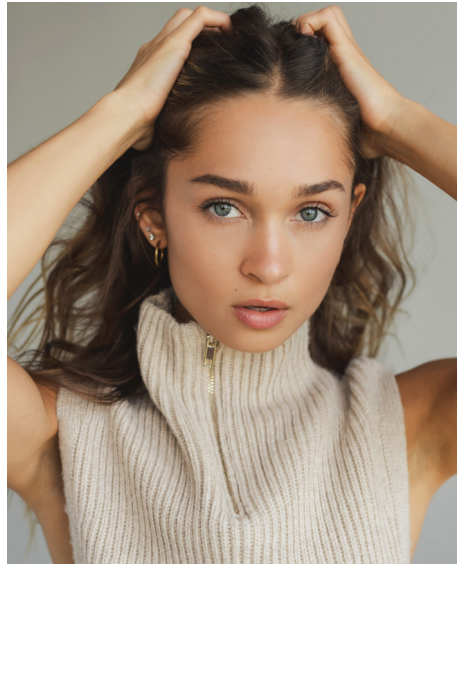

BRANDMODELS

CHLOE CHAMBERLIN

HAIR: BLONDE
EYES: BLUE/GREEN
HEIGHT: 5'7.5"
CHEST: 32A
WAIST: 24.5
HIPS: 37
DRESS: 0/2
SHOE: 6.5

L'AMOUR

11

JANUARY 2021

L'AMOUR/IMG

JANUARY 2021

13

8

JANUARY 2021

L'AMOUR/IMG

L'AMOUR

JANUARY 2021

11

PORTRAIT