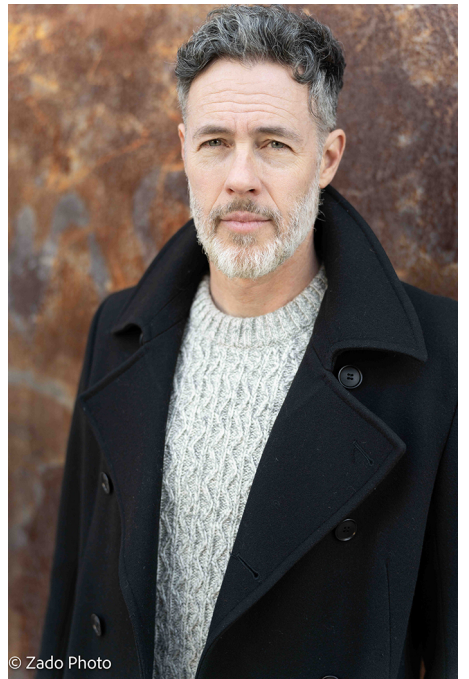

## CRAIG WELZBACHER

HAIR: A LITTLE GRAY

EYES: HAZEL

HEIGHT: 6' 0"

INSEAM: 32

WAIST: 32

SHIRT: M

SUIT: 40

SHOE: 11

© Zado Photo

© Zado Photo

© Zado Photo

© Zado Photo

© Zado Photo

© Zado Photo

© Zado Photo