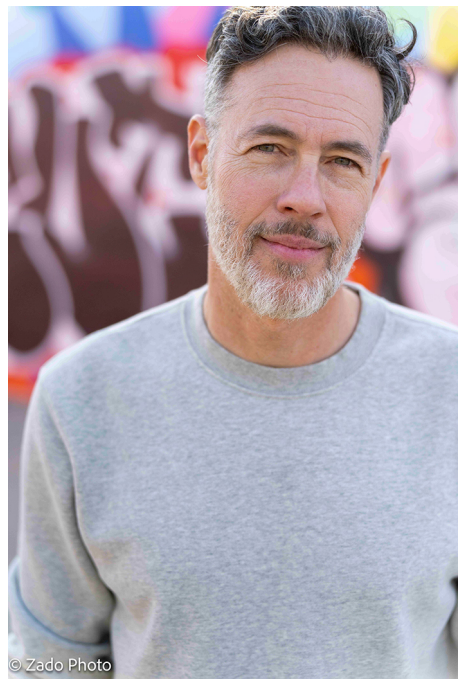

© Zado Photo

© Zado Photo