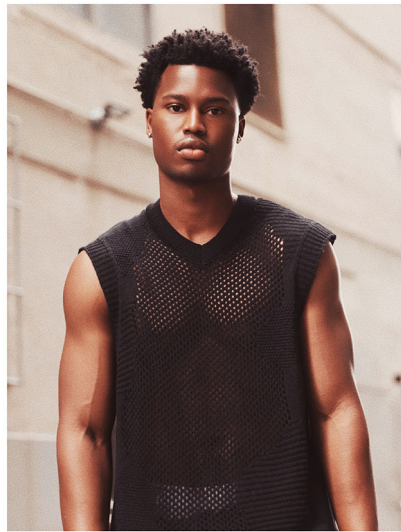

BRANDMODELS

HERBERT COLEMAN

HAIR: BROWN

EYES: BROWN

HEIGHT: 6'0"

INSEAM: 31/32

WAIST: 31

SHIRT: M

SUIT: 38R

SHOE: 10.5