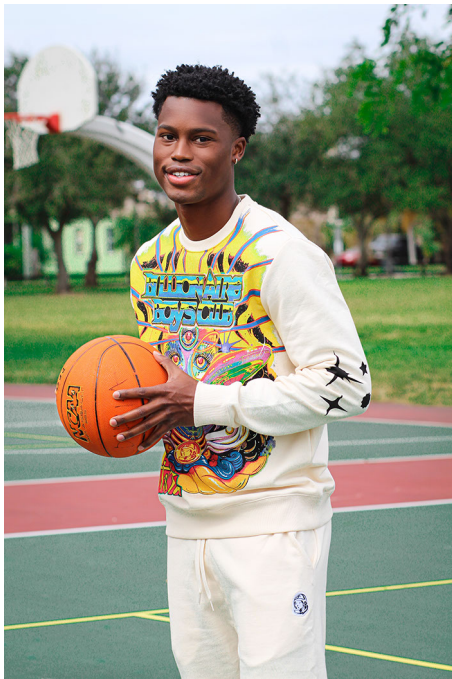

Abercrombie & Fitch

SWIM TRUNKS

SHOP NOW