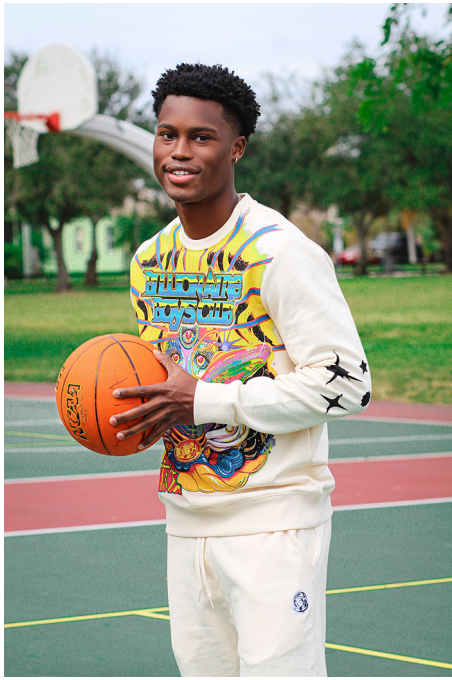

BRANDMODELS

HERBERT COLEMAN

HAIR: BROWN

EYES: BROWN

HEIGHT: 6'0"

INSEAM: 31/32

WAIST: 31

SHIRT: M

SUIT: 38R

SHOE: 10.5

New Releases Jordan Basketball Purpose

ALWAYS TRENDING

HERITAGE RED

Abercrombie & Fitch