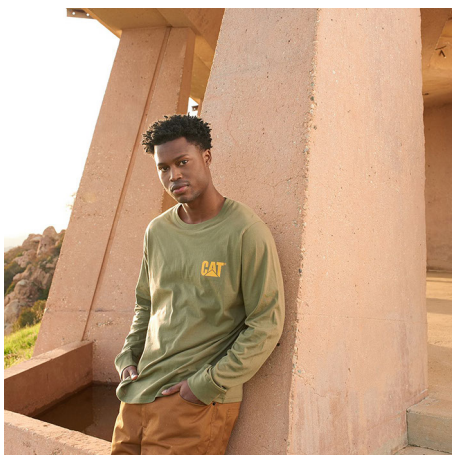

BRANDMODELS

HERBERT COLEMAN

HAIR: BROWN

EYES: BROWN

HEIGHT: 6'0"

INSEAM: 31/32

WAIST: 31

SHIRT: M

SUIT: 38R

SHOE: 10.5

New Releases Jordan Basketball Purpose

ALWAYS TRENDING

HERITAGE RED

Abercrombie & Fitch