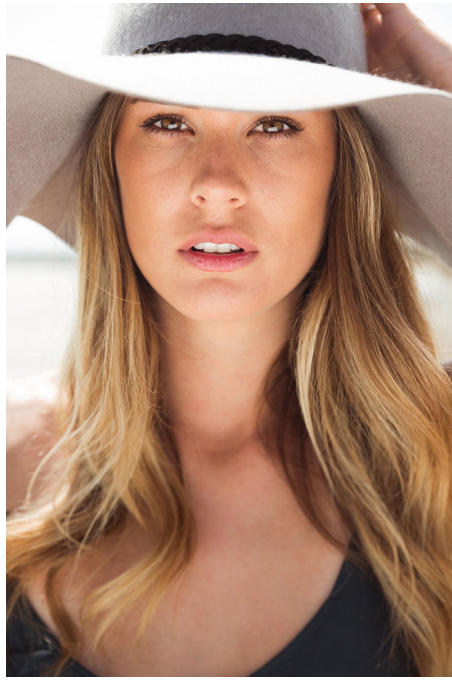

## DANI HENRICKSEN

HAIR: LIGHT BROWN

EYES: BROWN

HEIGHT: 5' 11"

CHEST: 34C

WAIST: 26

HIPS: 35

DRESS: 4

SHOE: 8.5

MONSTER  
ENERGY  
SUPERCROSS