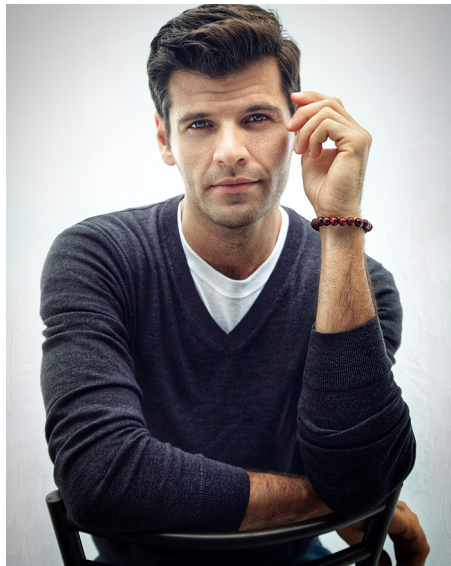

BRANDMODELS

BRADLEY JARRYD

HAIR: BROWN
EYES: HAZEL
HEIGHT: 6' 2.5"
INSEAM: 33/34
WAIST: 32
SHIRT: 15.5/36
SUIT: 42
SHOE: 12/13