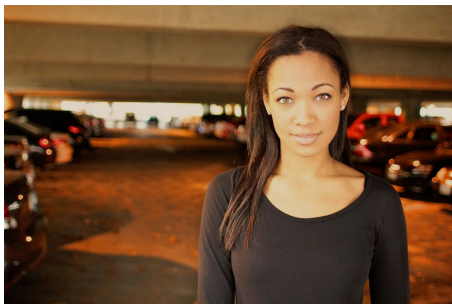

BRANDMODELS

PAIGE ROBINSON

HAIR: BROWN

EYES: HAZEL

HEIGHT: 5' 8"

CHEST: 37

WAIST: 31

HIPS: 42

DRESS: 8

SHOE: 9.5

Your city, your hospital.
cpmc2020.org