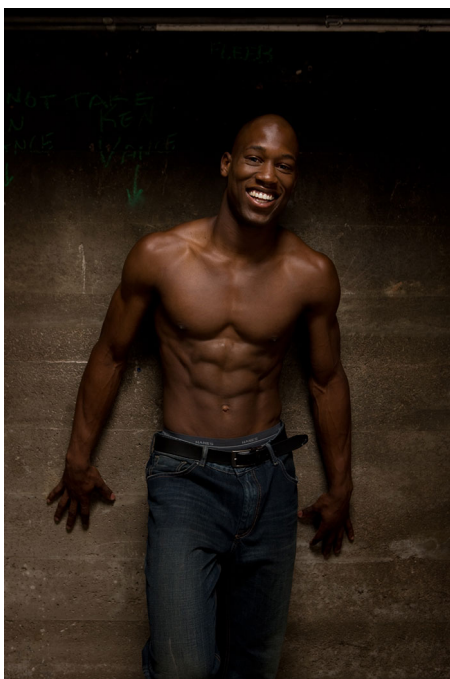

BRANDMODELS

SOLOMON YEARBY

HAIR: BLACK
EYES: BROWN
HEIGHT: 6' 2"
INSEAM: 33
WAIST: 33
SHIRT: M
SUIT: 42
SHOE: 12

WARM UP HIS SEASON WITH HOT BRANDS

Gifts FOR HIM

WARM UP HIS SEASON WITH HOT BRANDS

Gifts FOR HIM