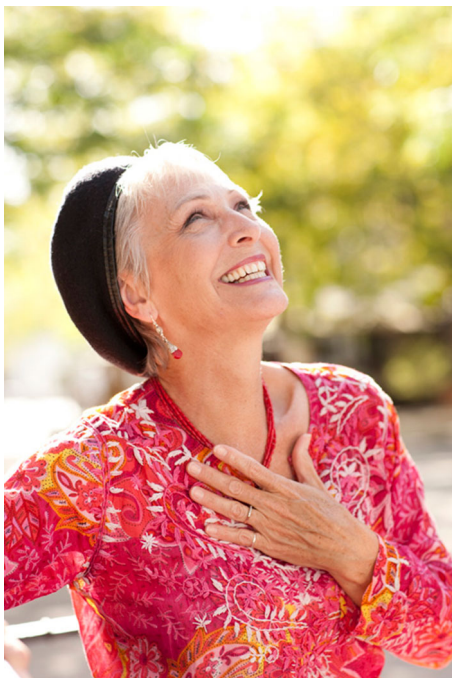

BRANDMODELS

CHELA BANUELOS

HAIR: WHITE/GRAY

EYES: BLUE

HEIGHT: 5' 6"

CHEST: 36

WAIST: 28

HIPS: 38

DRESS: 8/10

SHOE: 9

Canter.
Learn. Teach. Grow.

Graduate Courses
for K-12 Teachers

Announcing **NEW COURSES** in

- Classroom Creativity
- Technology Integration
- Differentiated Instruction

See page 3

New students **SAVE \$25**
See page 2