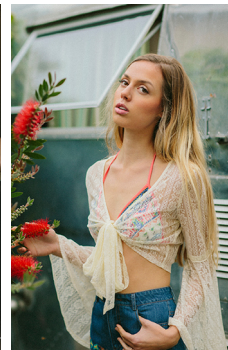

11
shop@jagomato.com