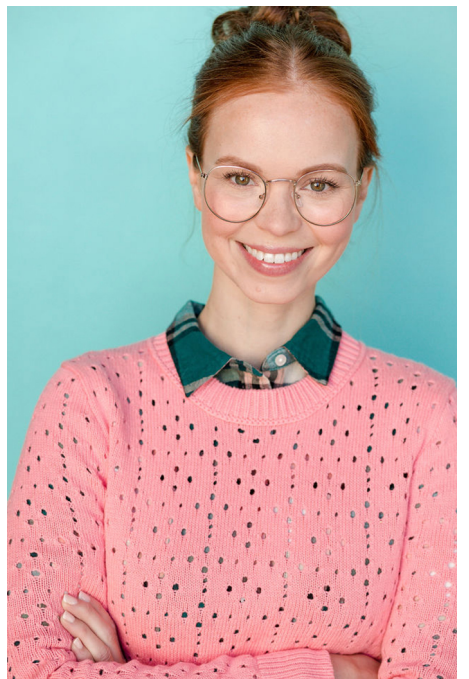

BRANDMODELS

ERICA JENKINS

HAIR: RED
EYES: HAZEL
HEIGHT: 5' 5"
CHEST: 32D
WAIST: 23.25
HIPS: 36.5
DRESS: 2
SHOE: 6

© 2016 Spring/Summer Catalog