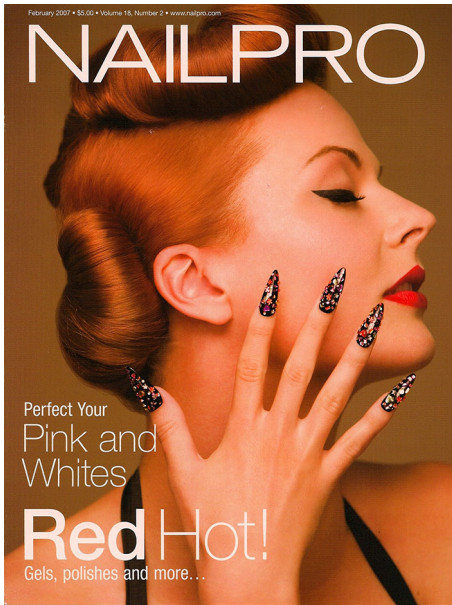

BRANDMODELS

ANNA EASTEDEN

HAIR: RED
EYES: BLUE
HEIGHT: 5' 7"
CHEST: 34C
WAIST: 26
HIPS: 37
DRESS: 4
SHOE: 7

All Rights Reserved - Anna Vasilenko and Jagger © iStockphoto.com