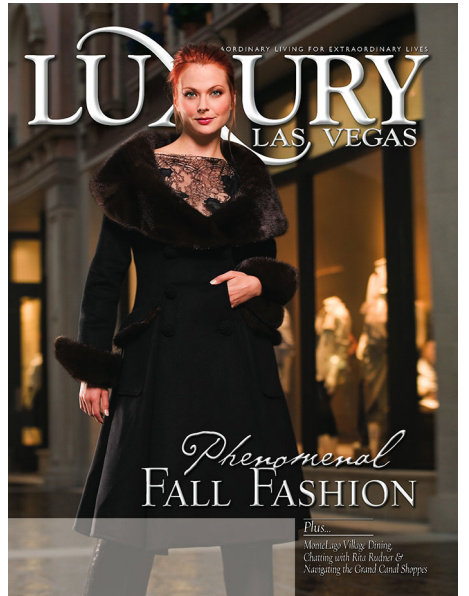

BRANDMODELS

ANNA EASTEDEN

HAIR: RED
EYES: BLUE
HEIGHT: 5' 7"
CHEST: 34C
WAIST: 26
HIPS: 37
DRESS: 4
SHOE: 7

All Rights Reserved - Anna Vasilenko and Jagger © iStockphoto.com