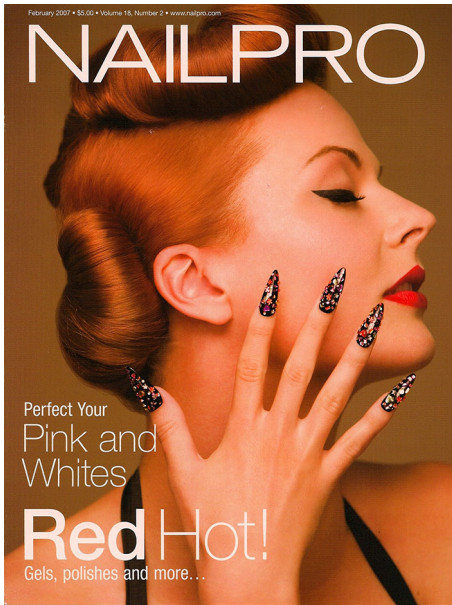

## ANNA EASTEDEN

HAIR: RED  
EYES: BLUE  
HEIGHT: 5' 7"  
CHEST: 34C  
WAIST: 26  
HIPS: 37  
DRESS: 4  
SHOE: 7

All Rights Reserved - Anna Vasilenko and Jagger © iStockphoto.com