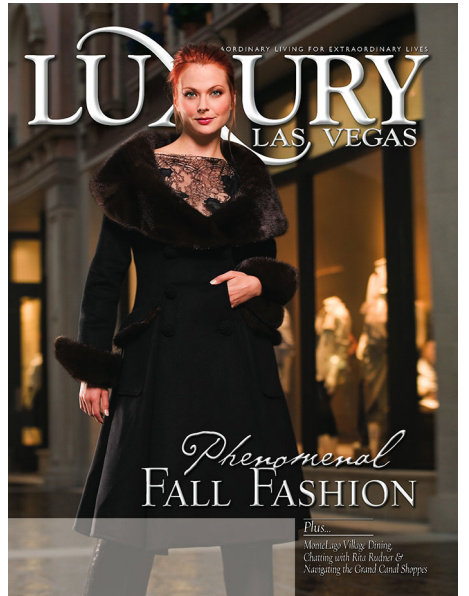

# BRANDMODELS

## ANNA EASTEDEN

HAIR: RED  
EYES: BLUE  
HEIGHT: 5' 7"  
CHEST: 34C  
WAIST: 26  
HIPS: 37  
DRESS: 4  
SHOE: 7

All Rights Reserved - Anna Vasilenko and Jagger © iStockphoto.com