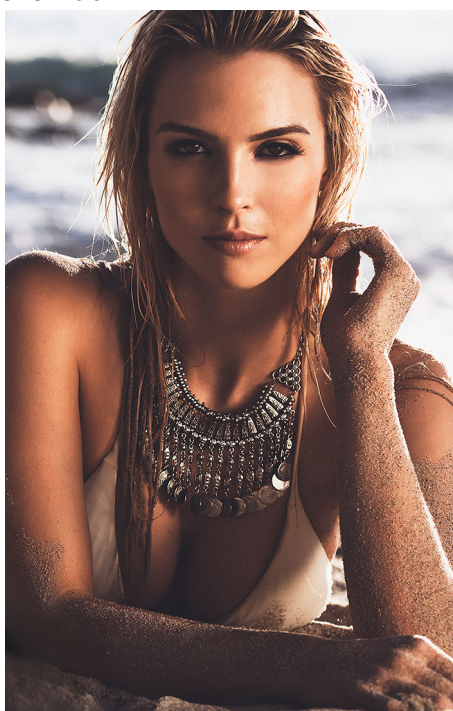

BRANDMODELS

FALLON JAPPE

HAIR: BLONDE

EYES: HAZEL

HEIGHT: 5' 10"

CHEST: 34C

WAIST: 26

HIPS: 36

DRESS: 4

SHOE: 8.5

© Aaron Chang 2012

© Aaron Chang 2012