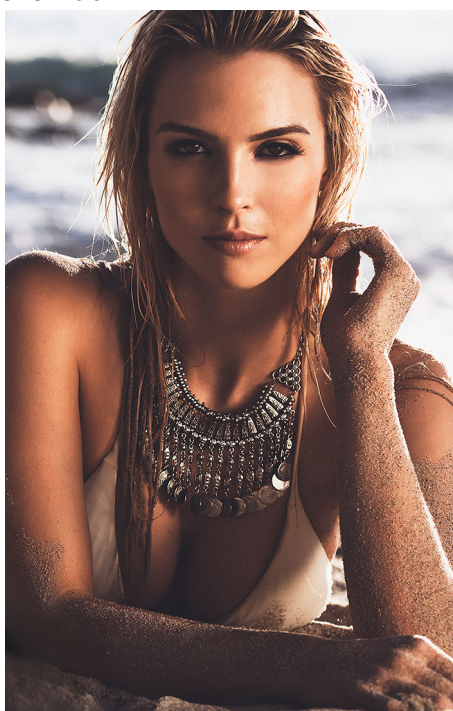

## FALLON JAPPE

HAIR: BLONDE

EYES: HAZEL

HEIGHT: 5' 10"

CHEST: 34C

WAIST: 26

HIPS: 36

DRESS: 4