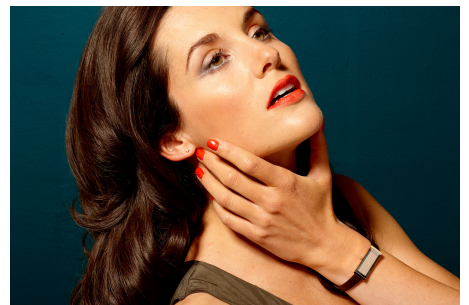

BRANDMODELS

TARA MANNING

HAIR: BROWN

EYES: HAZEL

HEIGHT: 5' 10"

CHEST: 34

WAIST: 27

HIPS: 37

DRESS: 4

SHOE: 9

jared cruce