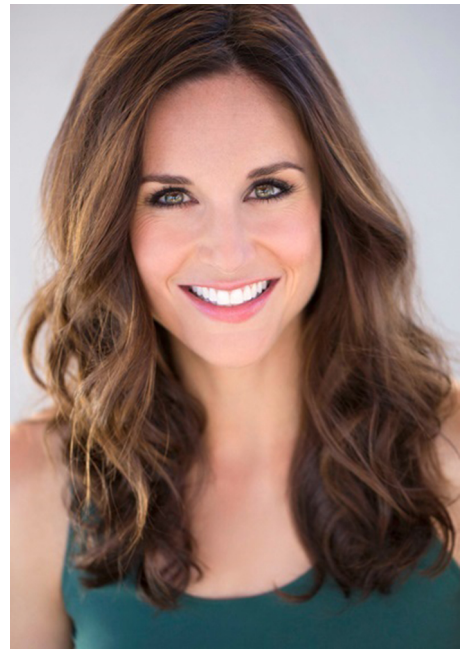

BRANDMODELS

TARA MANNING

HAIR: BROWN

EYES: HAZEL

HEIGHT: 5' 10"

CHEST: 34

WAIST: 27

HIPS: 37

DRESS: 4

SHOE: 9

jared cruce