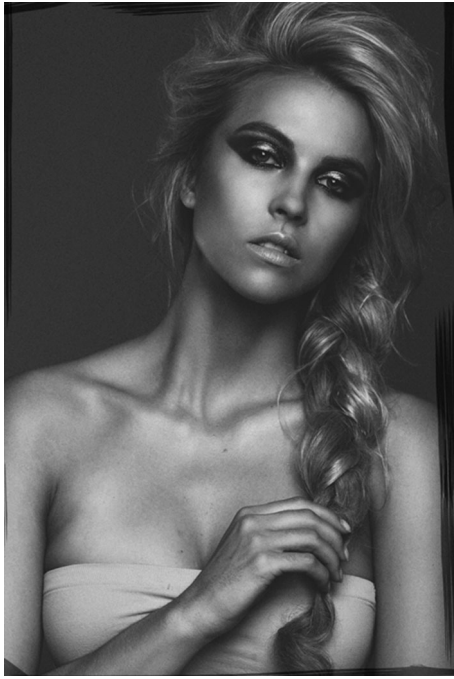

BRANDMODELS

FALLON JAPPE

HAIR: BLONDE

EYES: HAZEL

HEIGHT: 5' 10"

CHEST: 34C

WAIST: 27

HIPS: 38

DRESS: 6

SHOE: 8.5

© Aaron Chang 2012