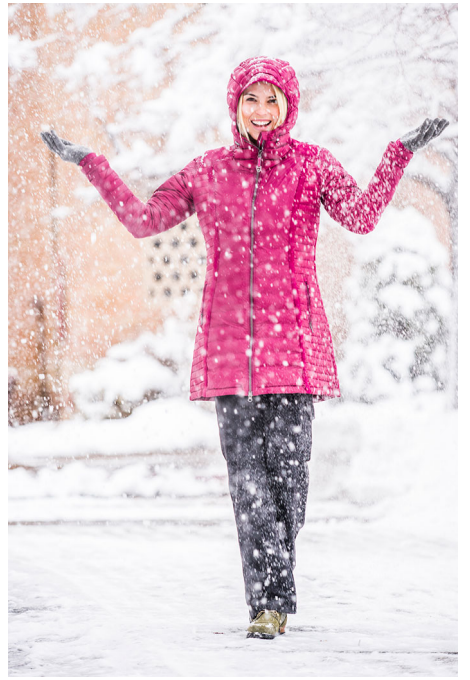

BRANDMODELS

FALLON JAPPE

HAIR: BLONDE

EYES: HAZEL

HEIGHT: 5' 10"

CHEST: 34C

WAIST: 27

HIPS: 38

DRESS: 6

SHOE: 8.5

© Aaron Chang 2012