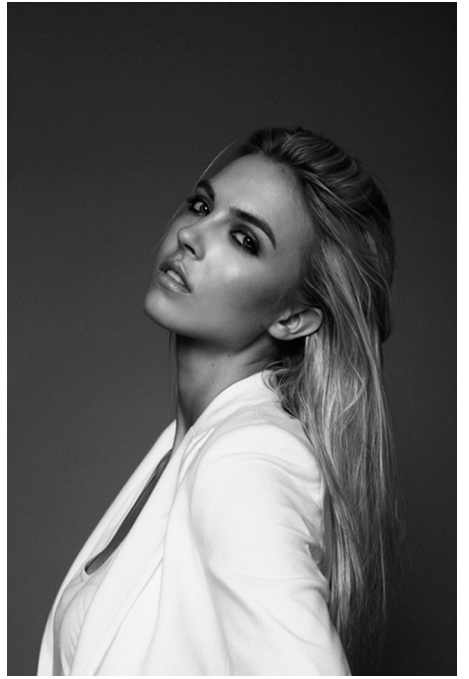

BRANDMODELS

FALLON JAPPE

HAIR: BLONDE

EYES: HAZEL

HEIGHT: 5' 10"

CHEST: 34C

WAIST: 27

HIPS: 38

DRESS: 6

SHOE: 8.5

© Aaron Chang 2012