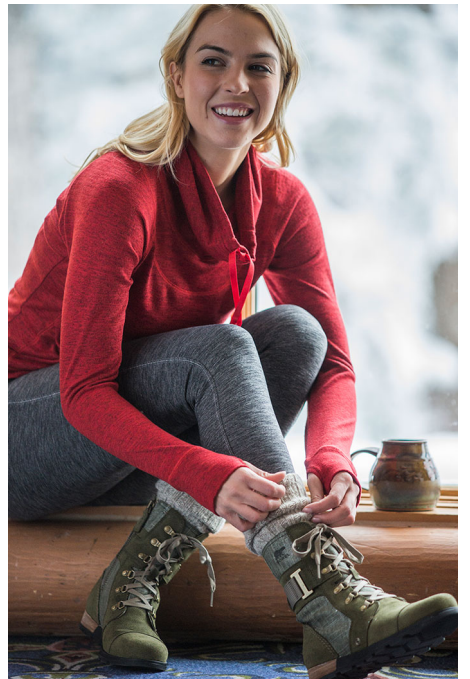

BRANDMODELS

FALLON JAPPE

HAIR: BLONDE

EYES: HAZEL

HEIGHT: 5' 10"

CHEST: 34C

WAIST: 27

HIPS: 38

DRESS: 6

SHOE: 8.5

© Aaron Chang 2012