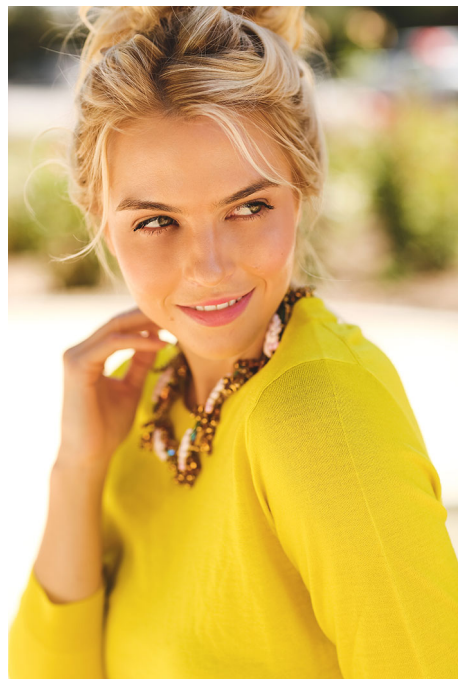

BRANDMODELS

FALLON JAPPE

HAIR: BLONDE

EYES: HAZEL

HEIGHT: 5' 10"

CHEST: 34C

WAIST: 27

HIPS: 38

DRESS: 6

SHOE: 8.5

© Aaron Chang 2012