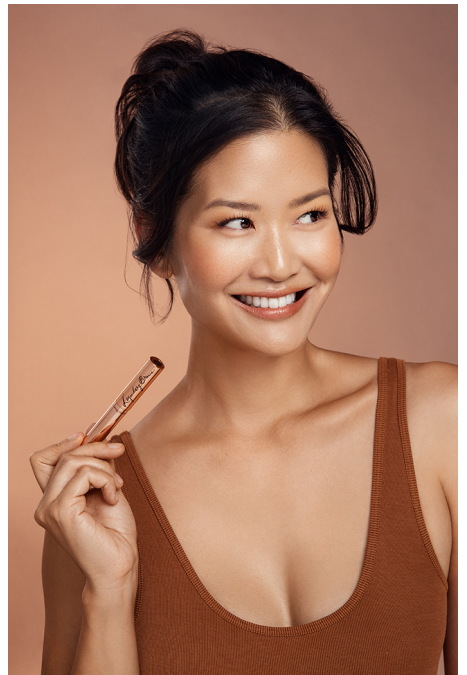

BRANDMODELS

DANIELLE YU

HAIR: BLACK
EYES: BROWN
HEIGHT: 5' 8"
CHEST: 34B
WAIST: 26
HIPS: 35
DRESS: 4
SHOE: 8

MODEL: DANIELLE YU
MAKEUP ARTIST: SOFFI
JEWELRY BY: DANIELLE YU
PHOTOGRAPHY: VISUALITE
ART DIRECTION: MR. ABU