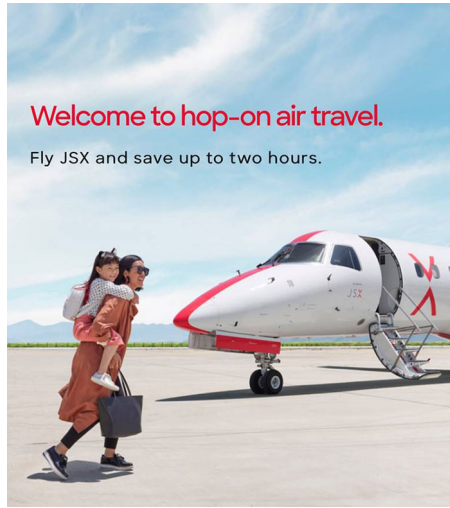

$22.99

Add to Bag

@shopdisney.com