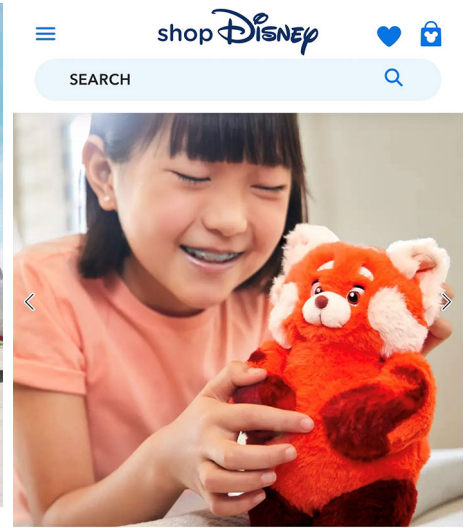

BRANDMODELS

ADDISON K.

HAIR: BROWN

EYES: BROWN

HEIGHT: 38"

CHEST: -

WAIST: -

HIPS: -

DRESS: -

SHOE: -

\$22.99

Add to Bag

@shopdisney.com

Mei Plush Doll - Turning Red

\$22.99

\$22.99

Hug and snuggle 'em close.

shopDisney / Toys / Shop By Category

/ Plush & Stuffed Animals

254 Products

AA

shopdisney.com