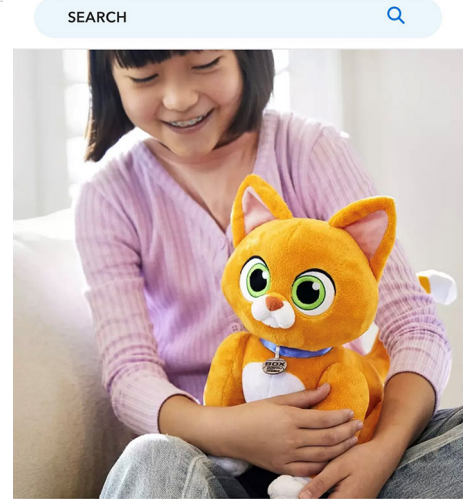

Plush

Hug and snuggle 'em close.

shopDisney / Toys / Shop By Category

/ Plush & Stuffed Animals

254 Products

AA

shopdisney.com