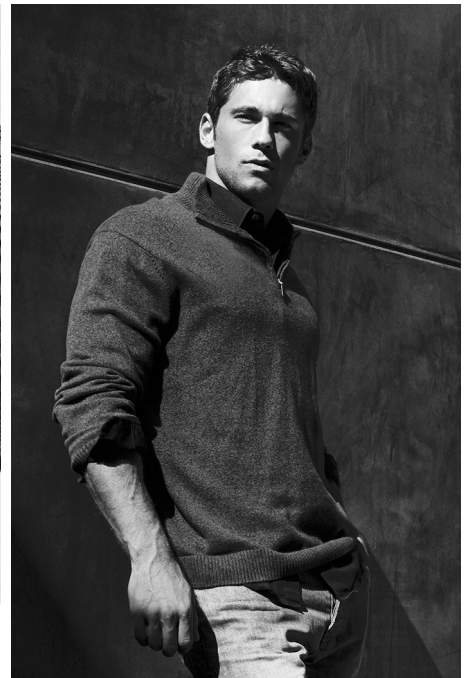

## NICK AYLER

HAIR: BROWN

EYES: BLUE/GREEN

HEIGHT: 5' 11"

INSEAM: 31

WAIST: 30

SHIRT: 15.5/32

SUIT: 40R

SHOE: 10.5

MCHAEA TV & C PRUITT PHOTOGRAPHY

MCHAEA TV & C PRUITT PHOTOGRAPHY