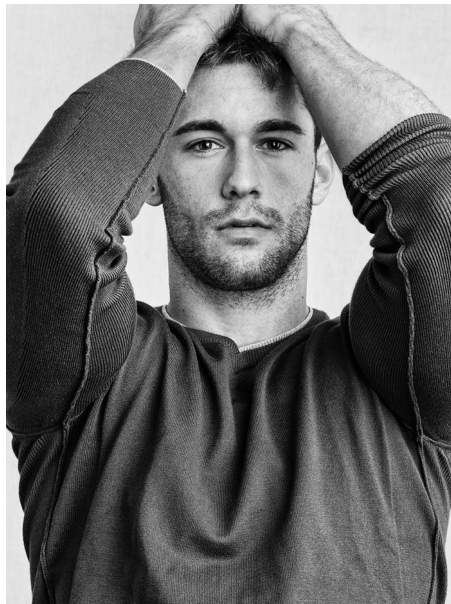

## NICK AYLER

HAIR: BROWN

EYES: BLUE/GREEN

HEIGHT: 5' 11"

INSEAM: 31

WAIST: 30

SHIRT: 15.5/32

SUIT: 40R

SHOE: 10.5

MCHAEA TV & C PRUITT PHOTOGRAPHY

MCHAEA TV & C PRUITT PHOTOGRAPHY