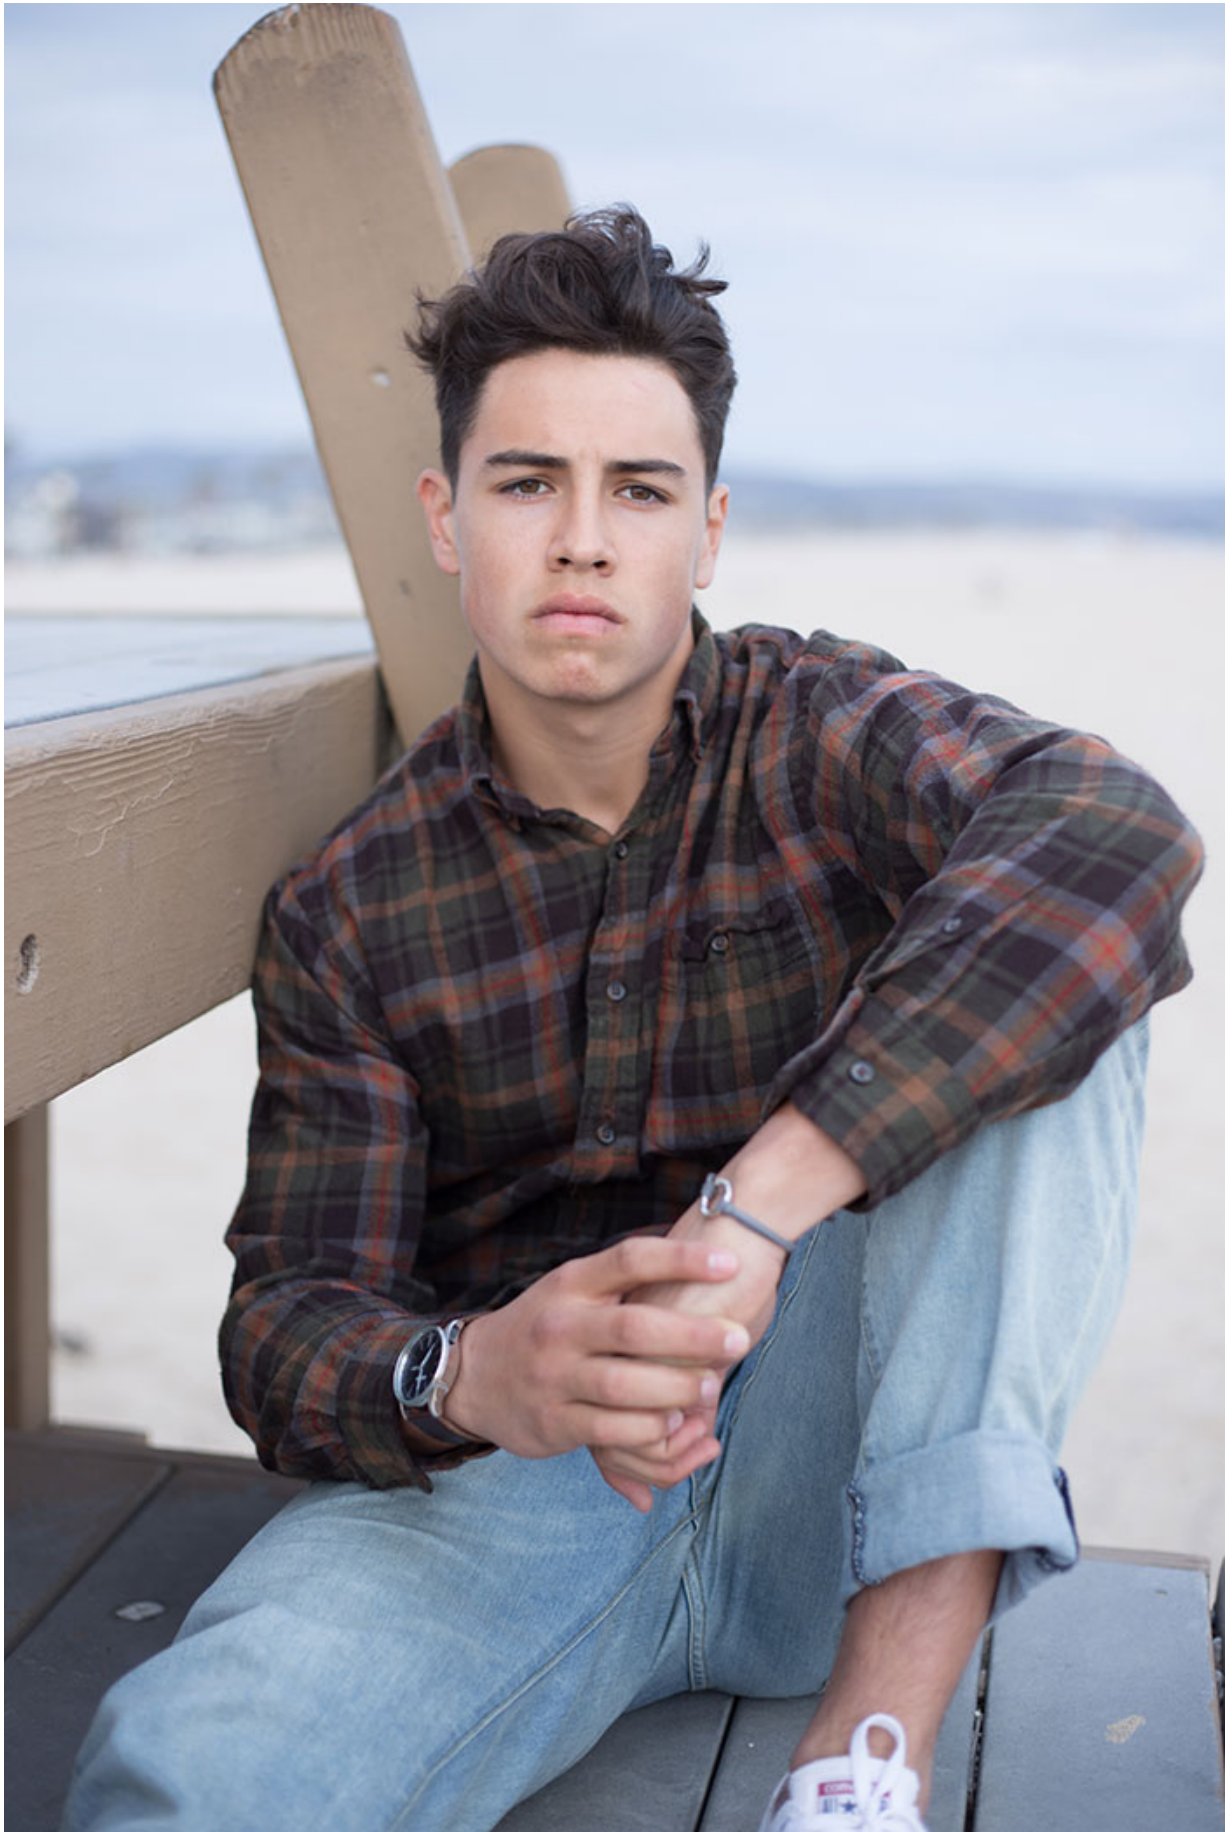

BRANDMODELS

MARK REZA

HAIR: BROWN

EYES: HAZEL

HEIGHT: 6' 0"

INSEAM: 32

WAIST: 32

SHIRT: L

SUIT: M

SHOE: 9.5

JAMES REESE
PHOTOGRAPHY