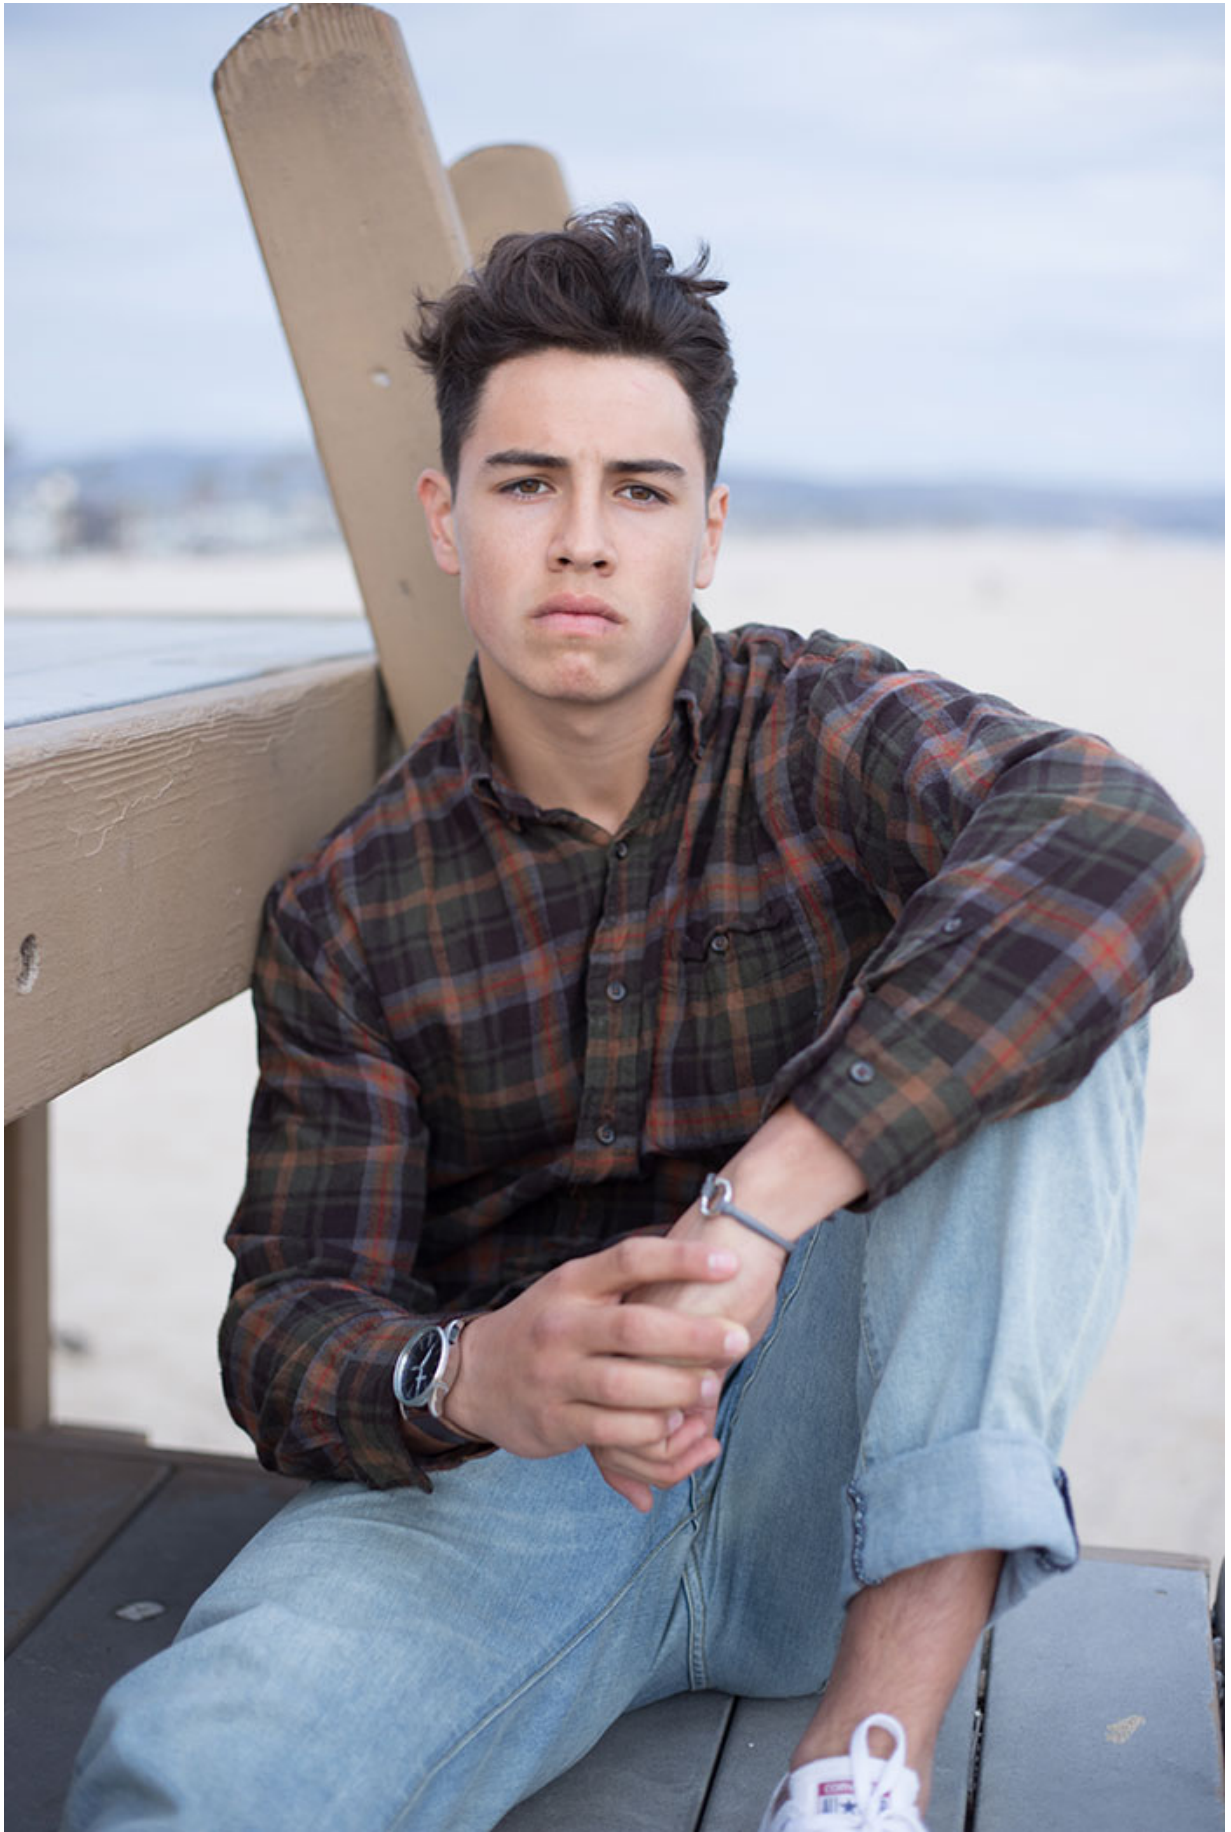

BRANDMODELS

MARK REZA

HAIR: BROWN

EYES: HAZEL

HEIGHT: 6' 0"

INSEAM: 32

WAIST: 32

SHIRT: L

SUIT: M

SHOE: 9.5

JAMES REESE
PHOTOGRAPHY