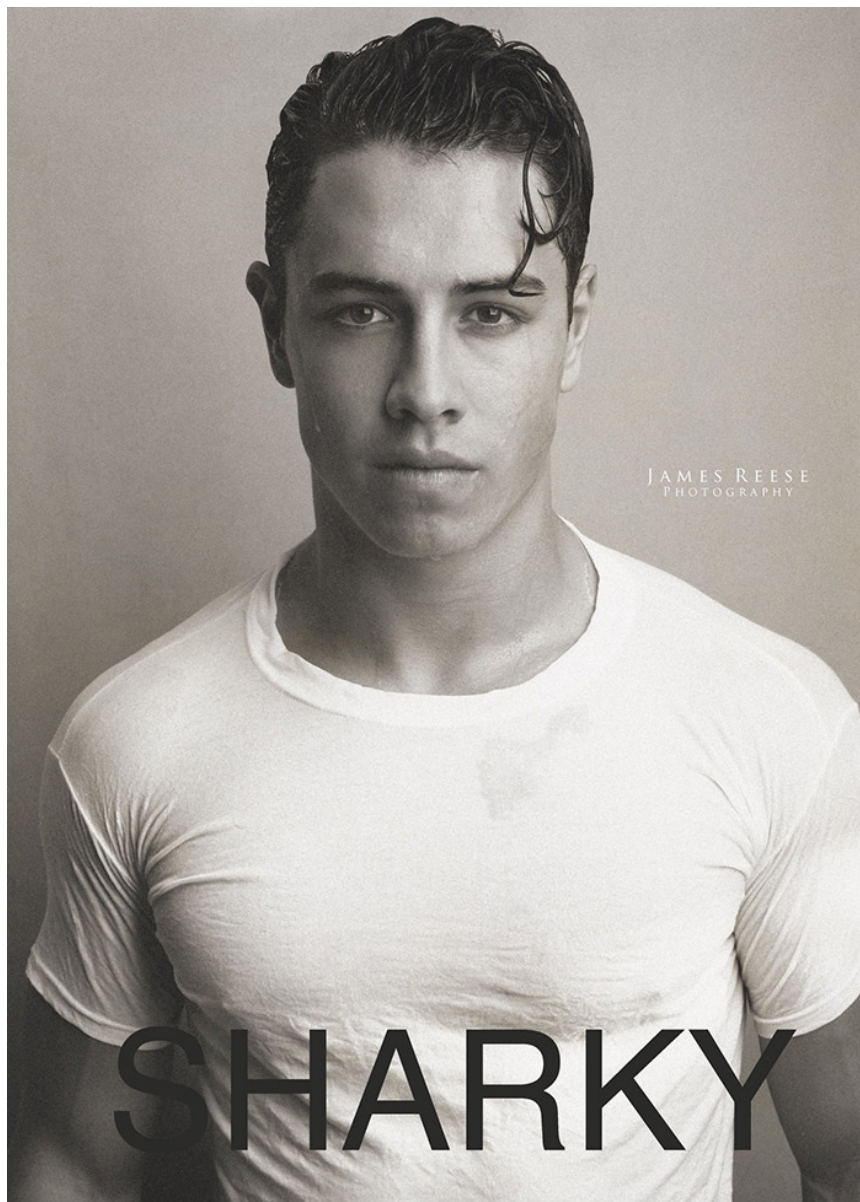

BRANDMODELS

MARK REZA

HAIR: BROWN

EYES: HAZEL

HEIGHT: 6' 0"

INSEAM: 32

WAIST: 32

SHIRT: L

SUIT: M

SHOE: 9.5

JAMES REESE
PHOTOGRAPHY