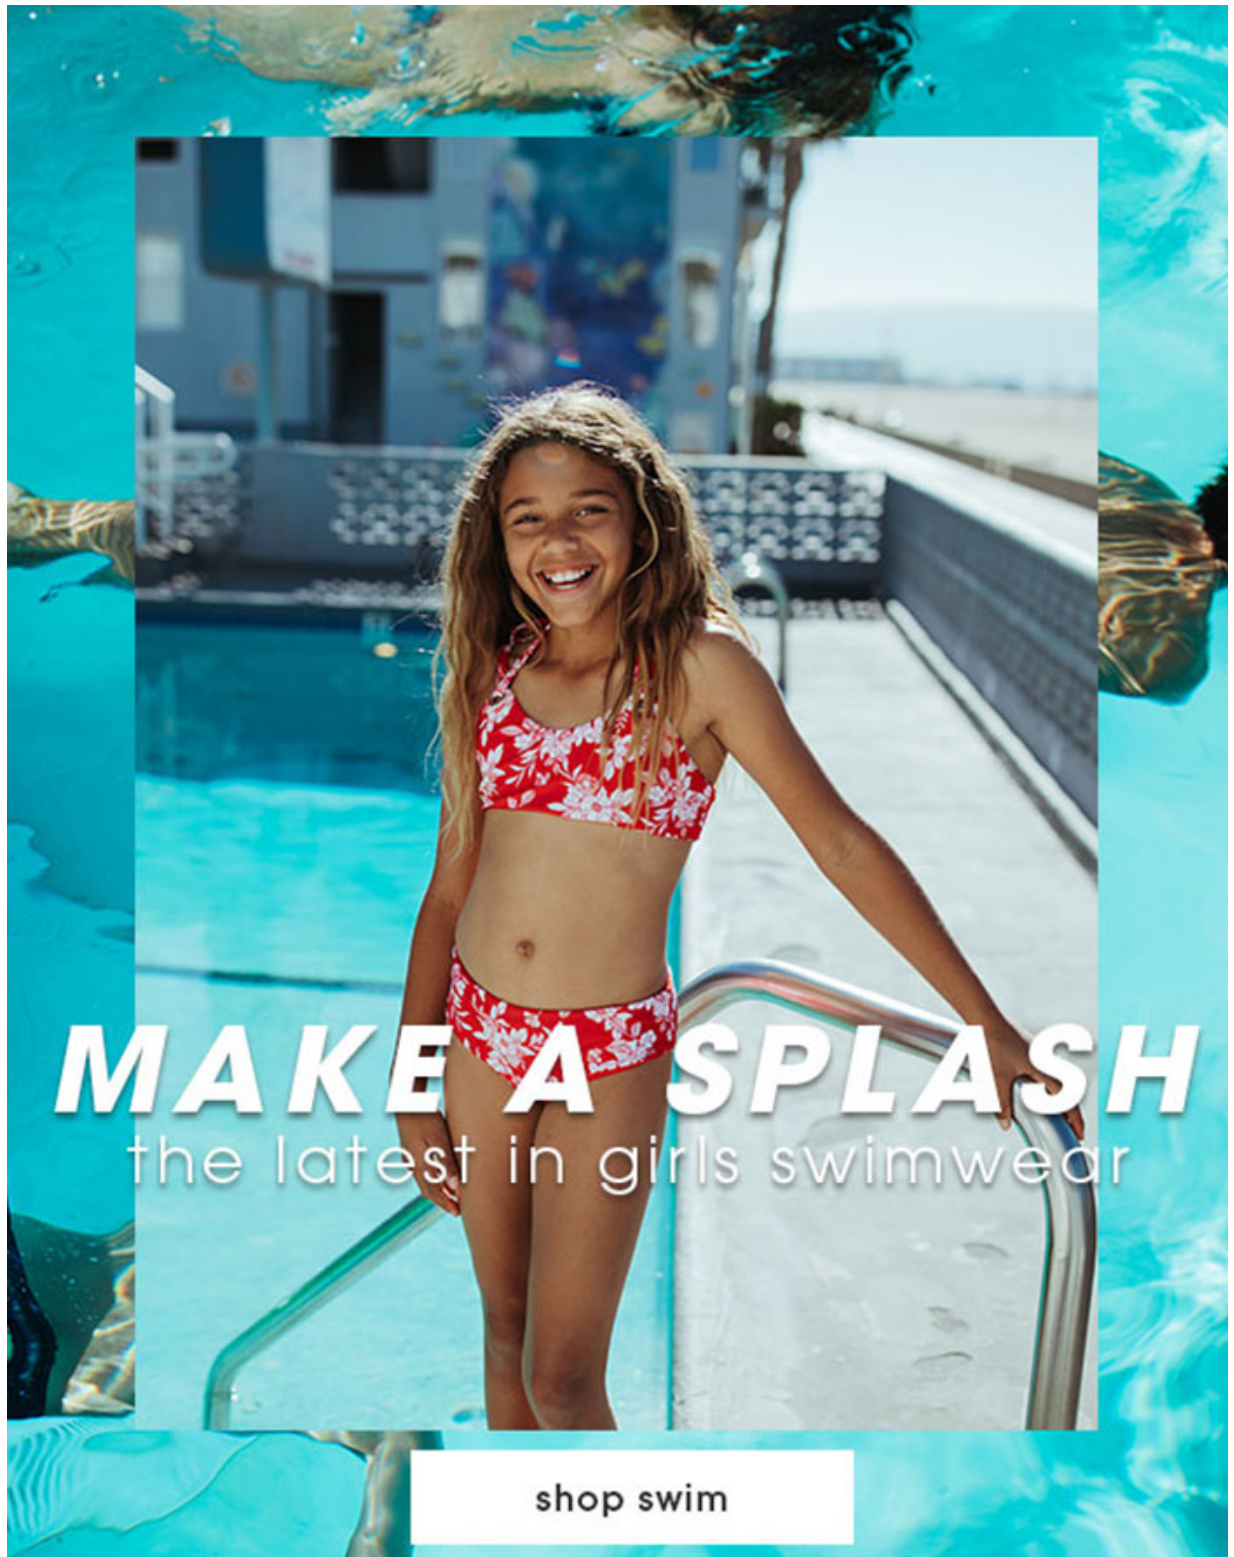

# MAKE A SPLASH

the latest in girls swimwear

[shop swim](#)

BYRDS OF PARADISE

FULL  
TILT  
SWIM

ROXY

---

Athleta Girl / All Girl