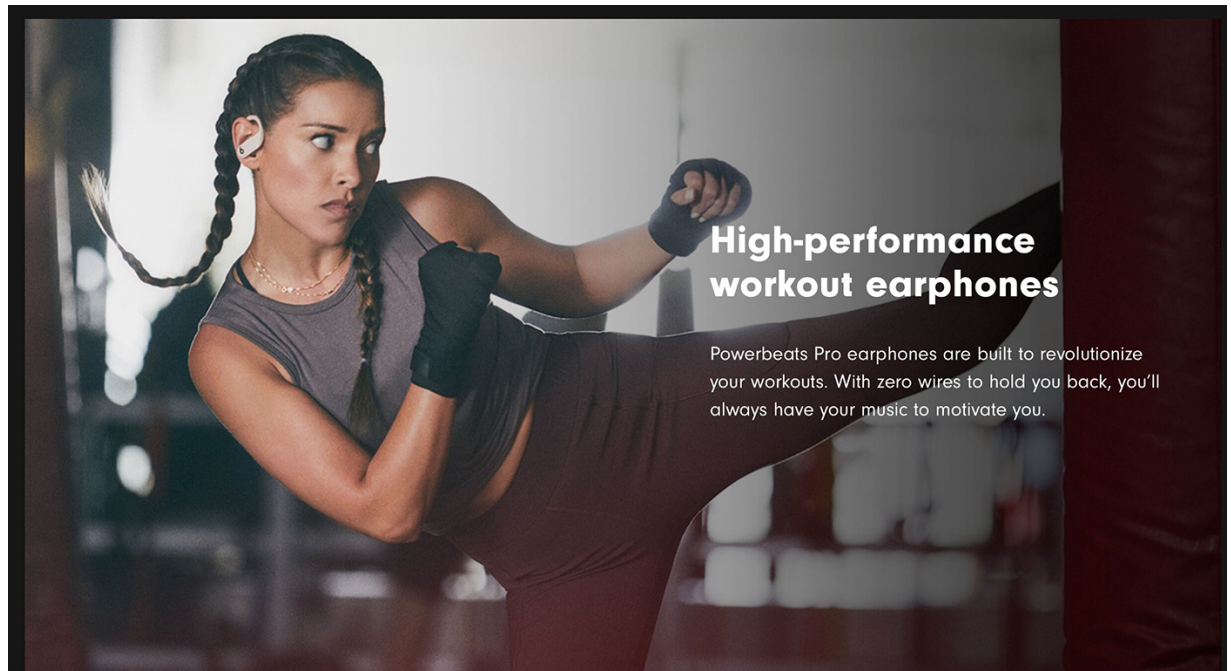

BRANDMODELS

GIULINI - MARTIAL ARTS-FITNESS

HAIR: LIGHT BROWN

EYES: BROWN

HEIGHT: 5' 6"

CHEST: 33C

WAIST: 25

HIPS: 35

DRESS: 2

SHOE: 6-6.5

  reebokwomen