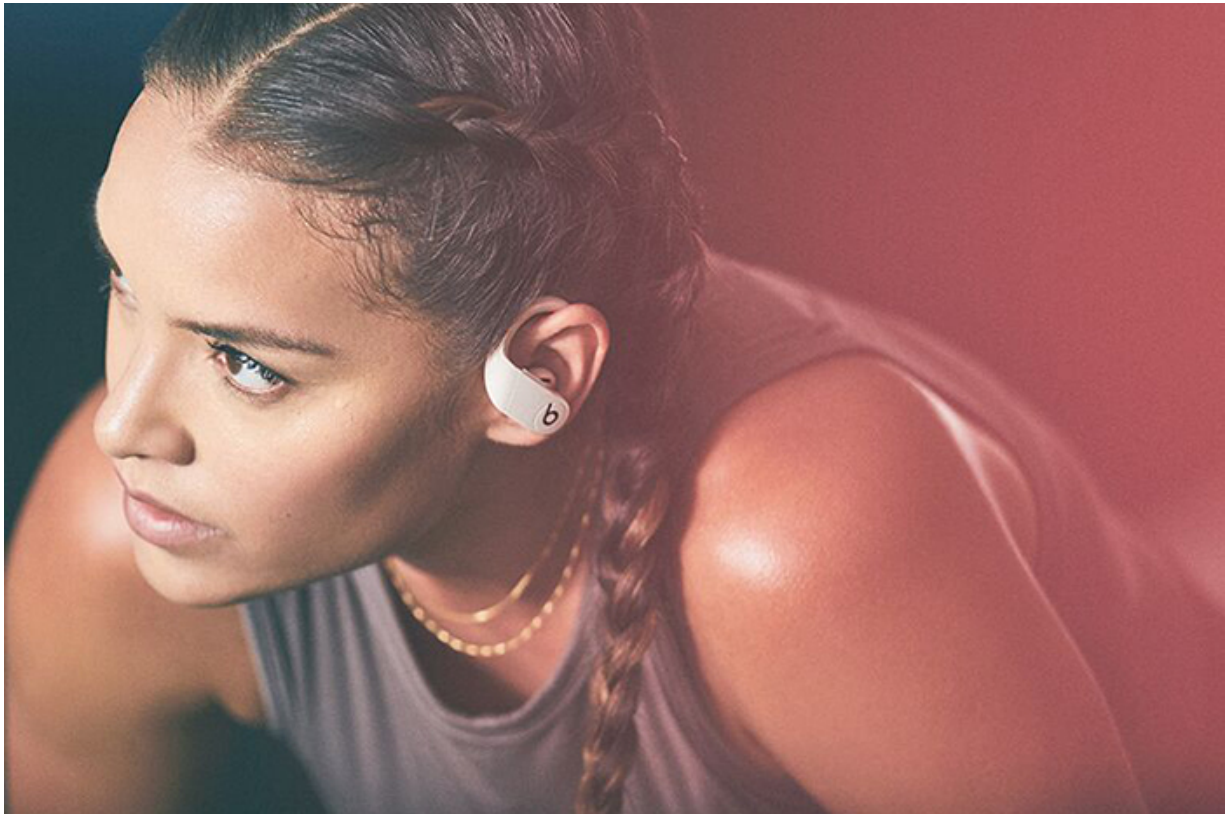

BRANDMODELS

GIULINI - MARTIAL ARTS-FITNESS

HAIR: LIGHT BROWN

EYES: BROWN

HEIGHT: 5' 6"

CHEST: 33C

WAIST: 25

HIPS: 35

DRESS: 2

SHOE: 6-6.5

  reebokwomen