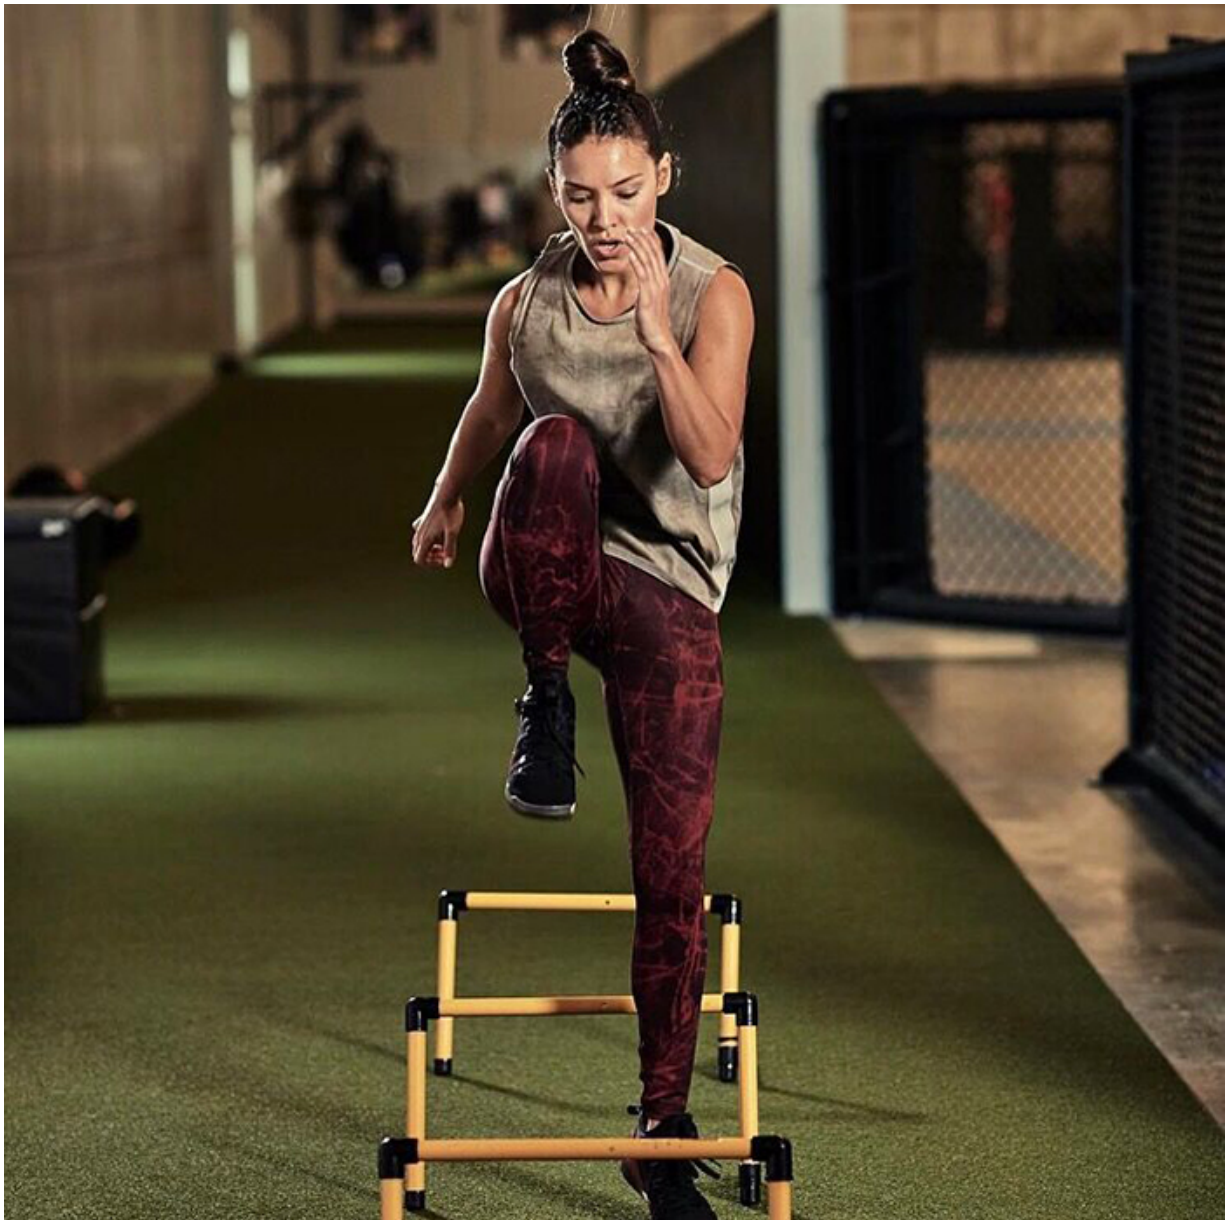

BRANDMODELS

GIULINI - MARTIAL ARTS-FITNESS

HAIR: LIGHT BROWN

EYES: BROWN

HEIGHT: 5' 6"

CHEST: 33C

WAIST: 25

HIPS: 35

DRESS: 2

SHOE: 6-6.5

  reebokwomen