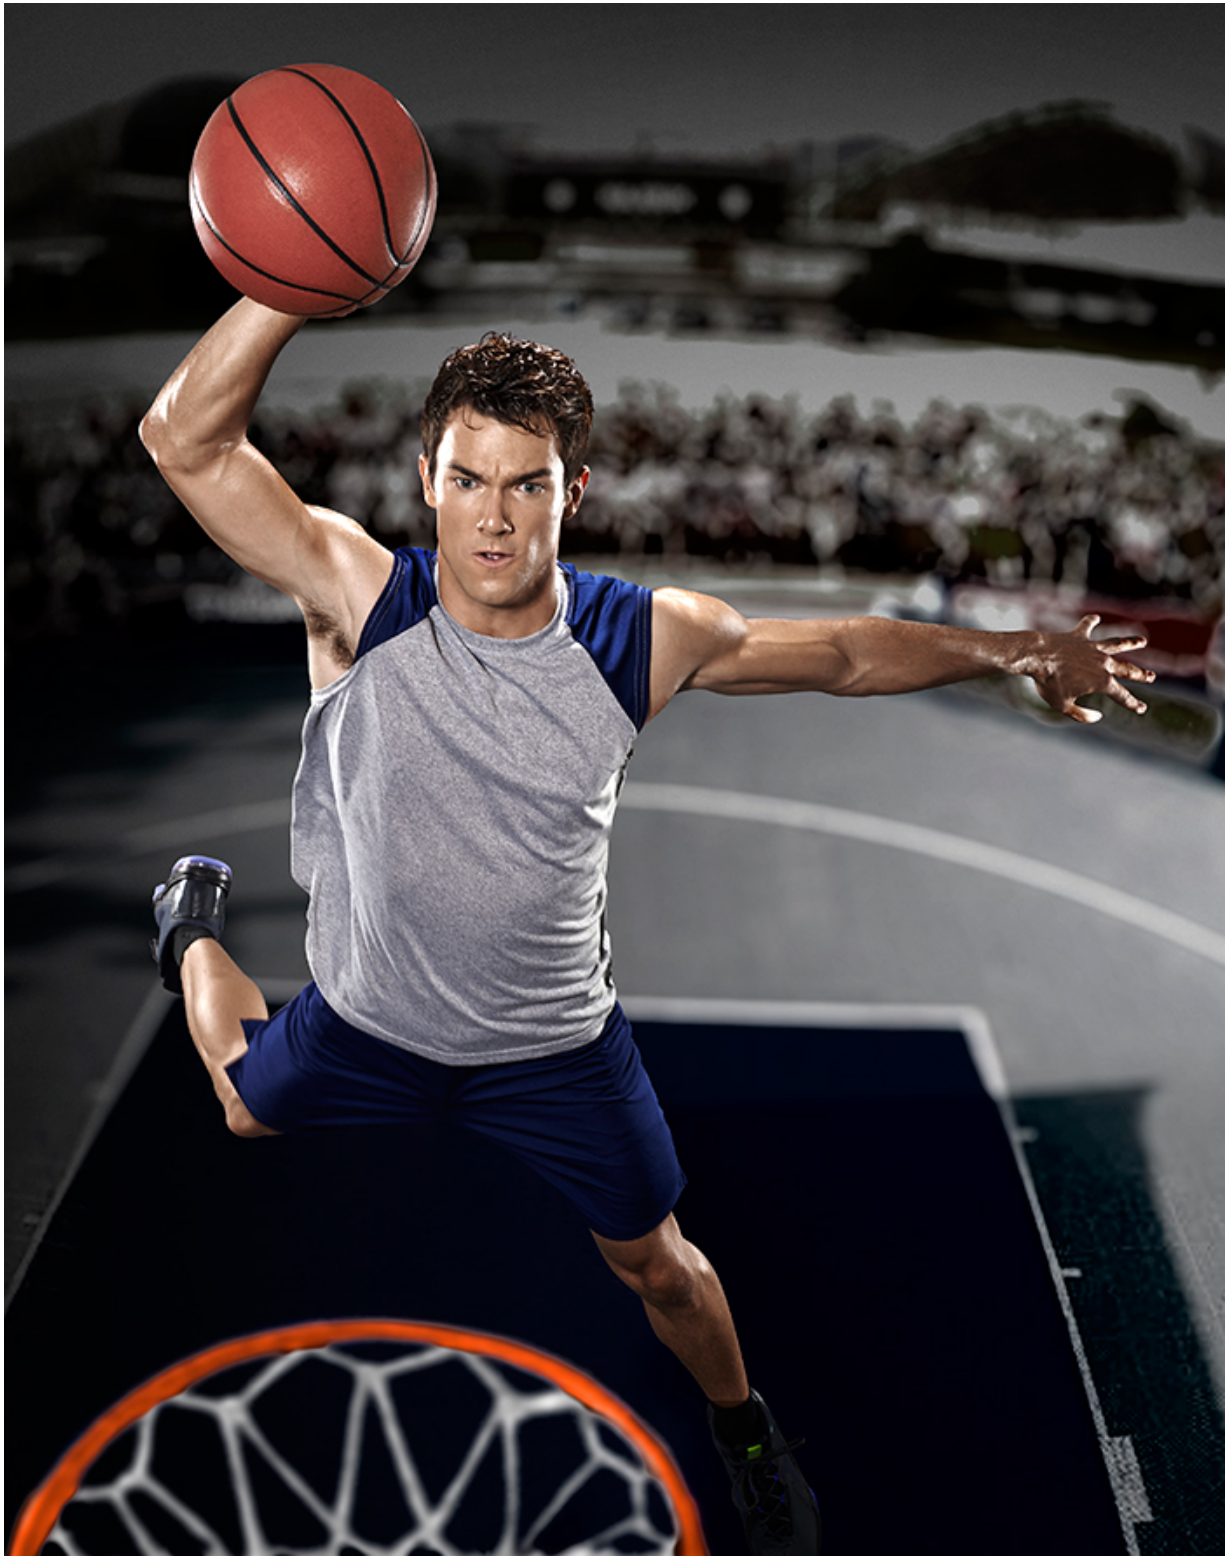

BRANDMODELS

RYAN GUNNARSON - FITNESS

HAIR: BROWN

EYES: BLUE/GREEN

HEIGHT: 6' 2"

INSEAM: 32

WAIST: 32

SHIRT: M

SUIT: 38L

SHOE: 11.5

The body *achieves*
what the mind *believes.*

 rrsports

ROADRUNNER SPORTS
World's Largest Running & Walking Store