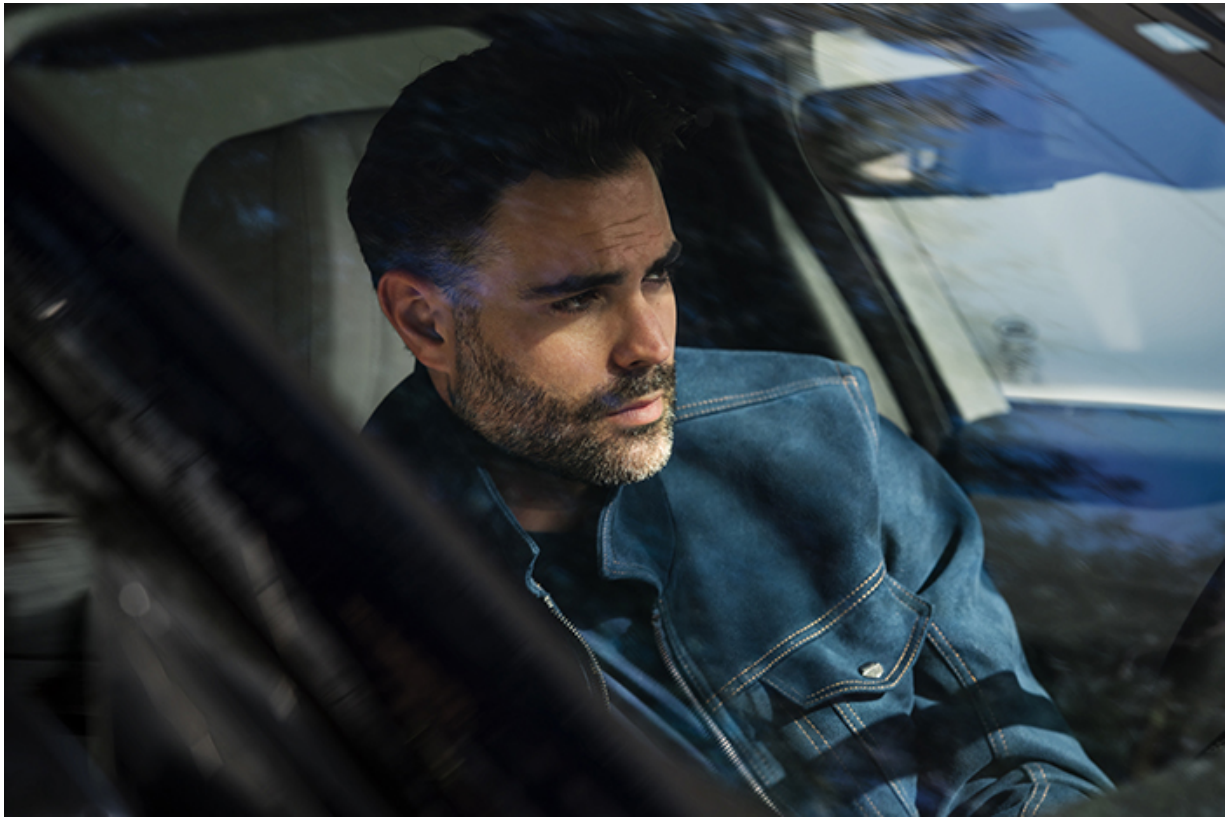

SUIT: 42L

SHOE: 11.5

GLAUDI
BY JOHANA HERNANDEZ