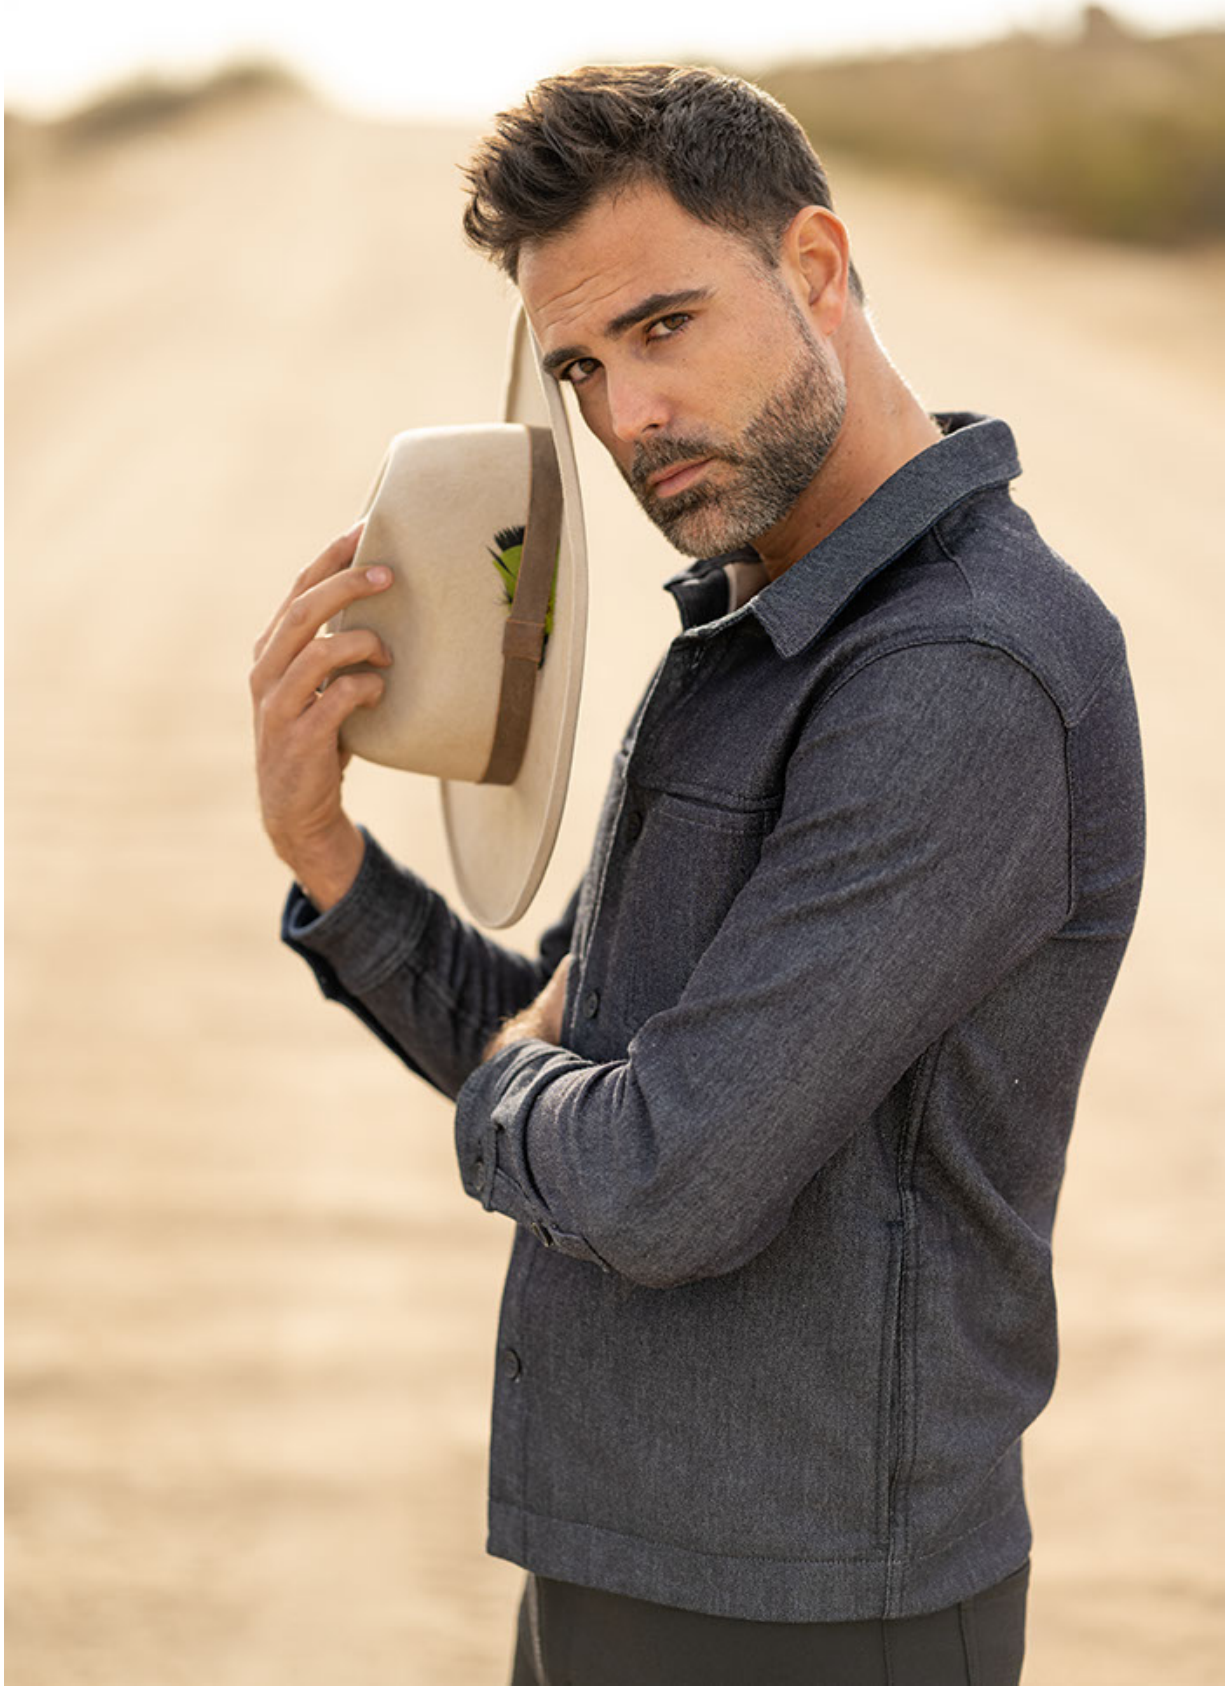

BRANDMODELS

ALEJANDRO MONTESINOS

HAIR: BROWN

EYES: HAZEL

HEIGHT: 6' 2"

INSEAM: 32

WAIST: 32

SHIRT: 15.5/34

SUIT: 42L

SHOE: 11.5

GLAUDI
BY JOHANA HERNANDEZ