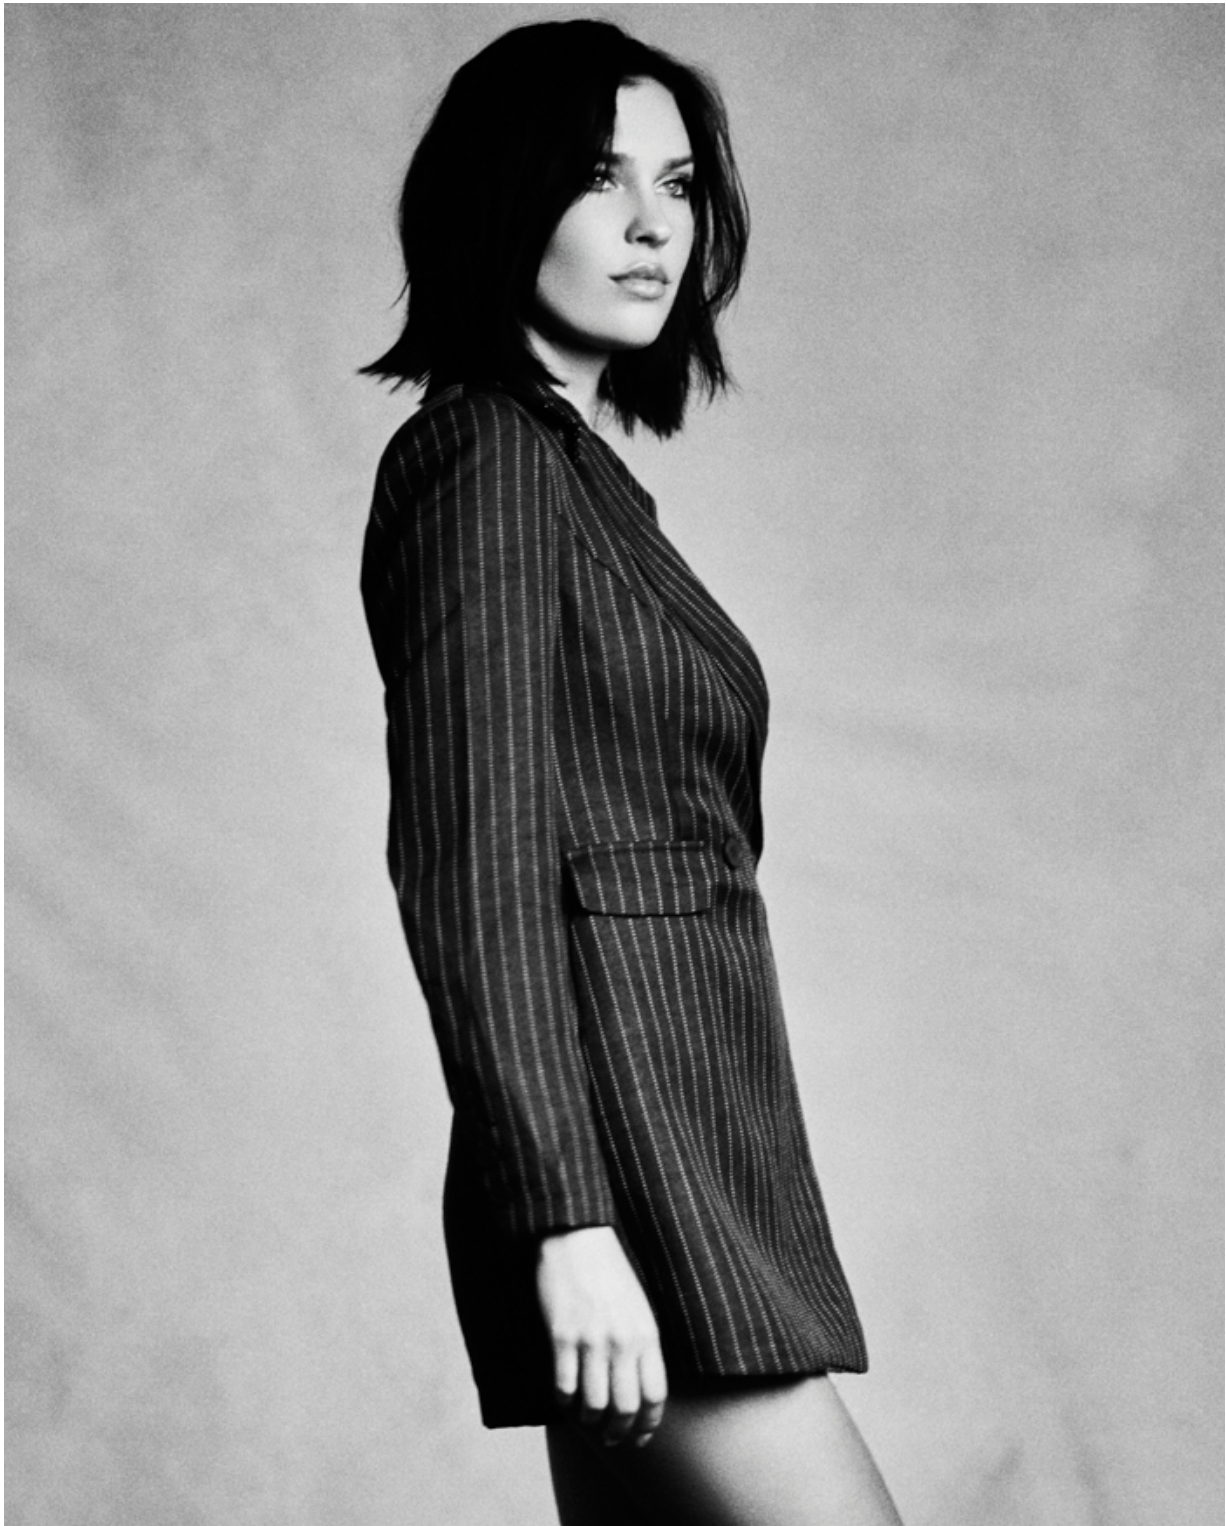

BRANDMODELS

PAYTON MCGAFFIGAN

HAIR: BROWN

EYES: BLUE

HEIGHT: 5' 9"

CHEST: 32A

WAIST: 24

HIPS: 34

DRESS: 0

SHOE: 8.5

EYFEL

EAU DE PARFUM

THE SCENT
You are as permanent as your feelings

EYFEL
EAU DE PARFUM

THE SCENT
You are as permanent as your feelings