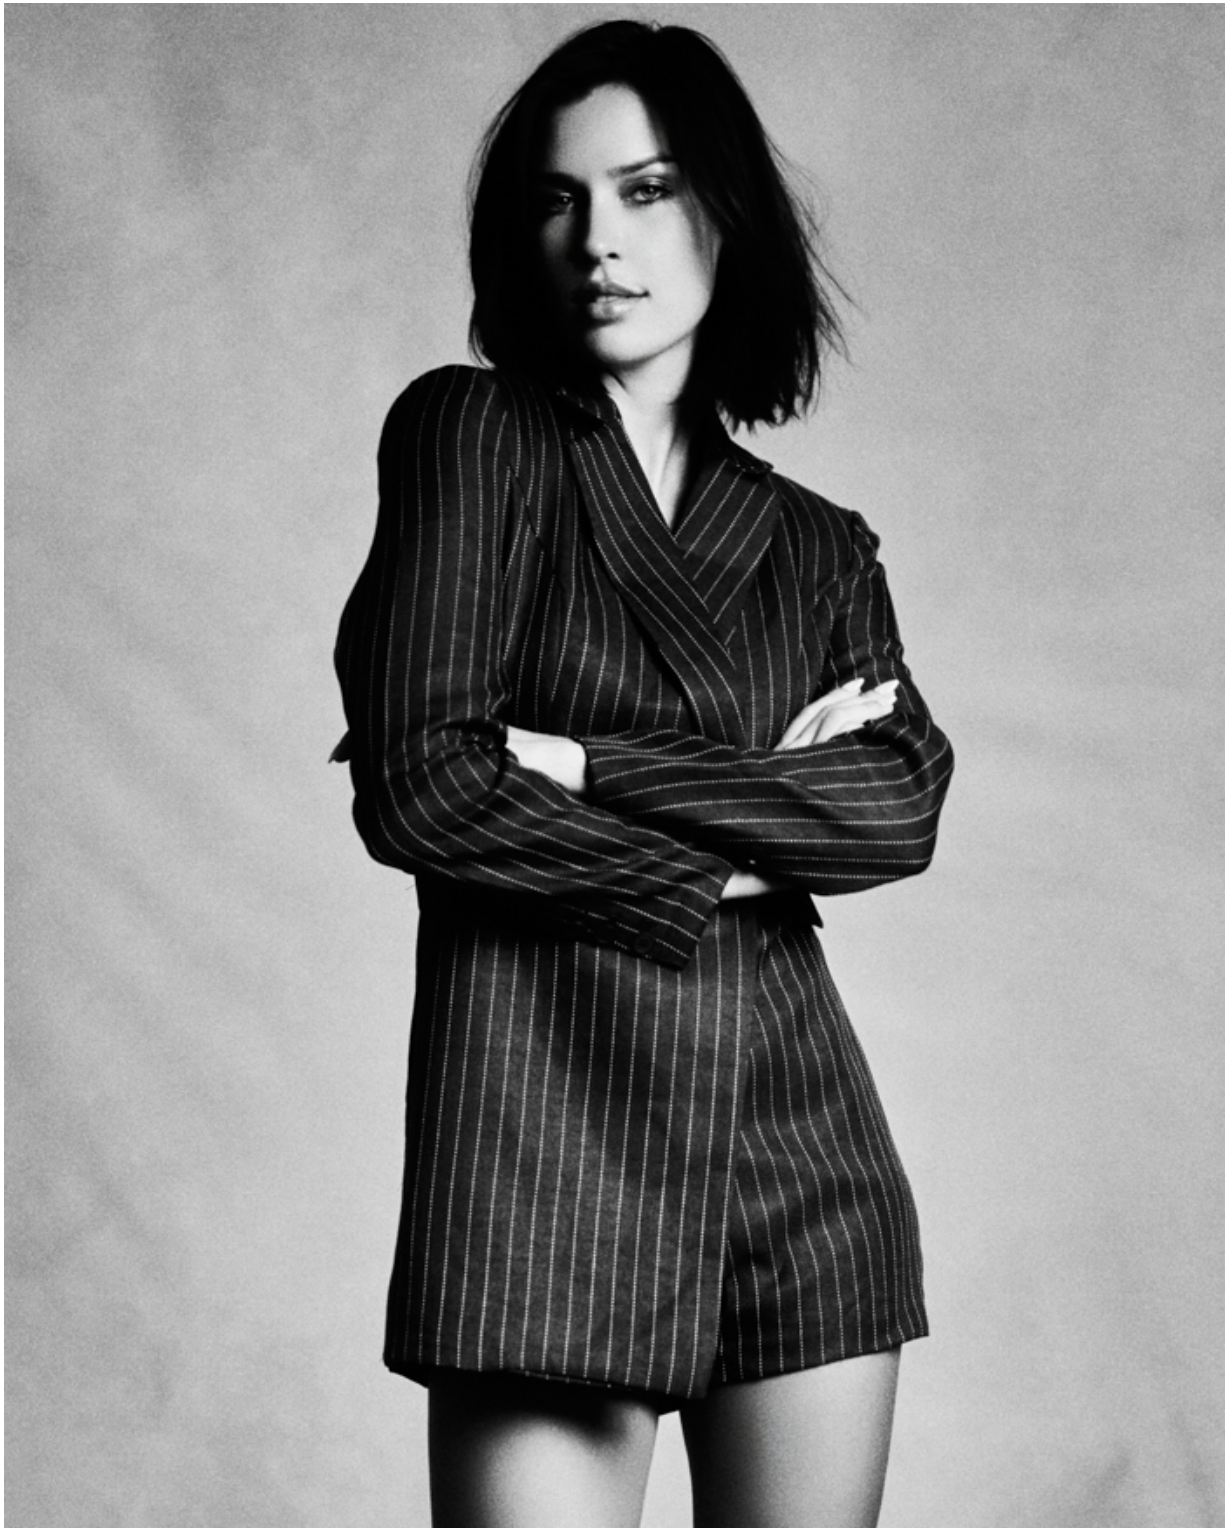

BRANDMODELS

PAYTON MCGAFFIGAN

HAIR: BROWN

EYES: BLUE

HEIGHT: 5' 9"

CHEST: 32A

WAIST: 24

HIPS: 34

DRESS: 0

SHOE: 8.5

EYFEL

EAU DE PARFUM

THE SCENT
You are as permanent as your feelings

EYFEL
EAU DE PARFUM

THE SCENT
You are as permanent as your feelings