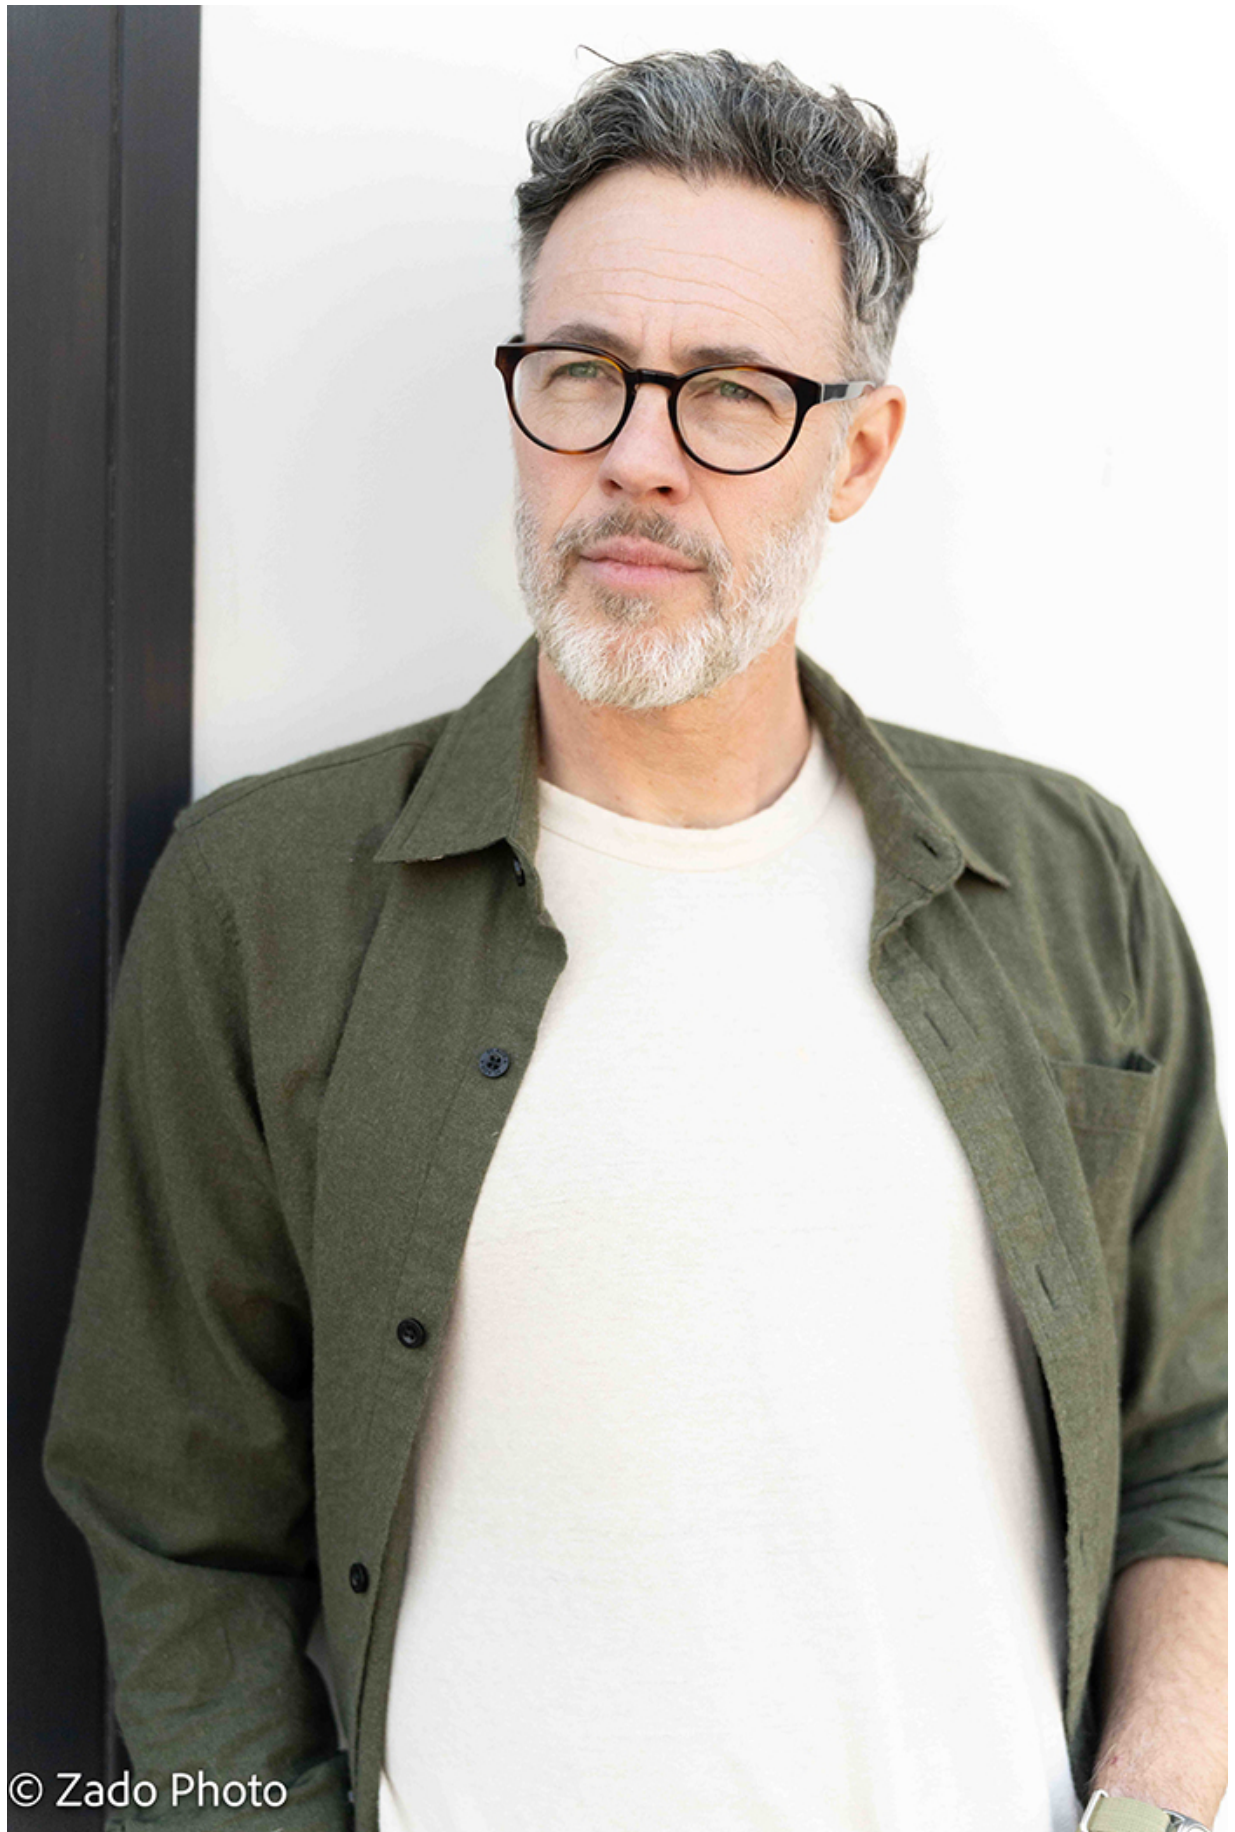

© Zado Photo