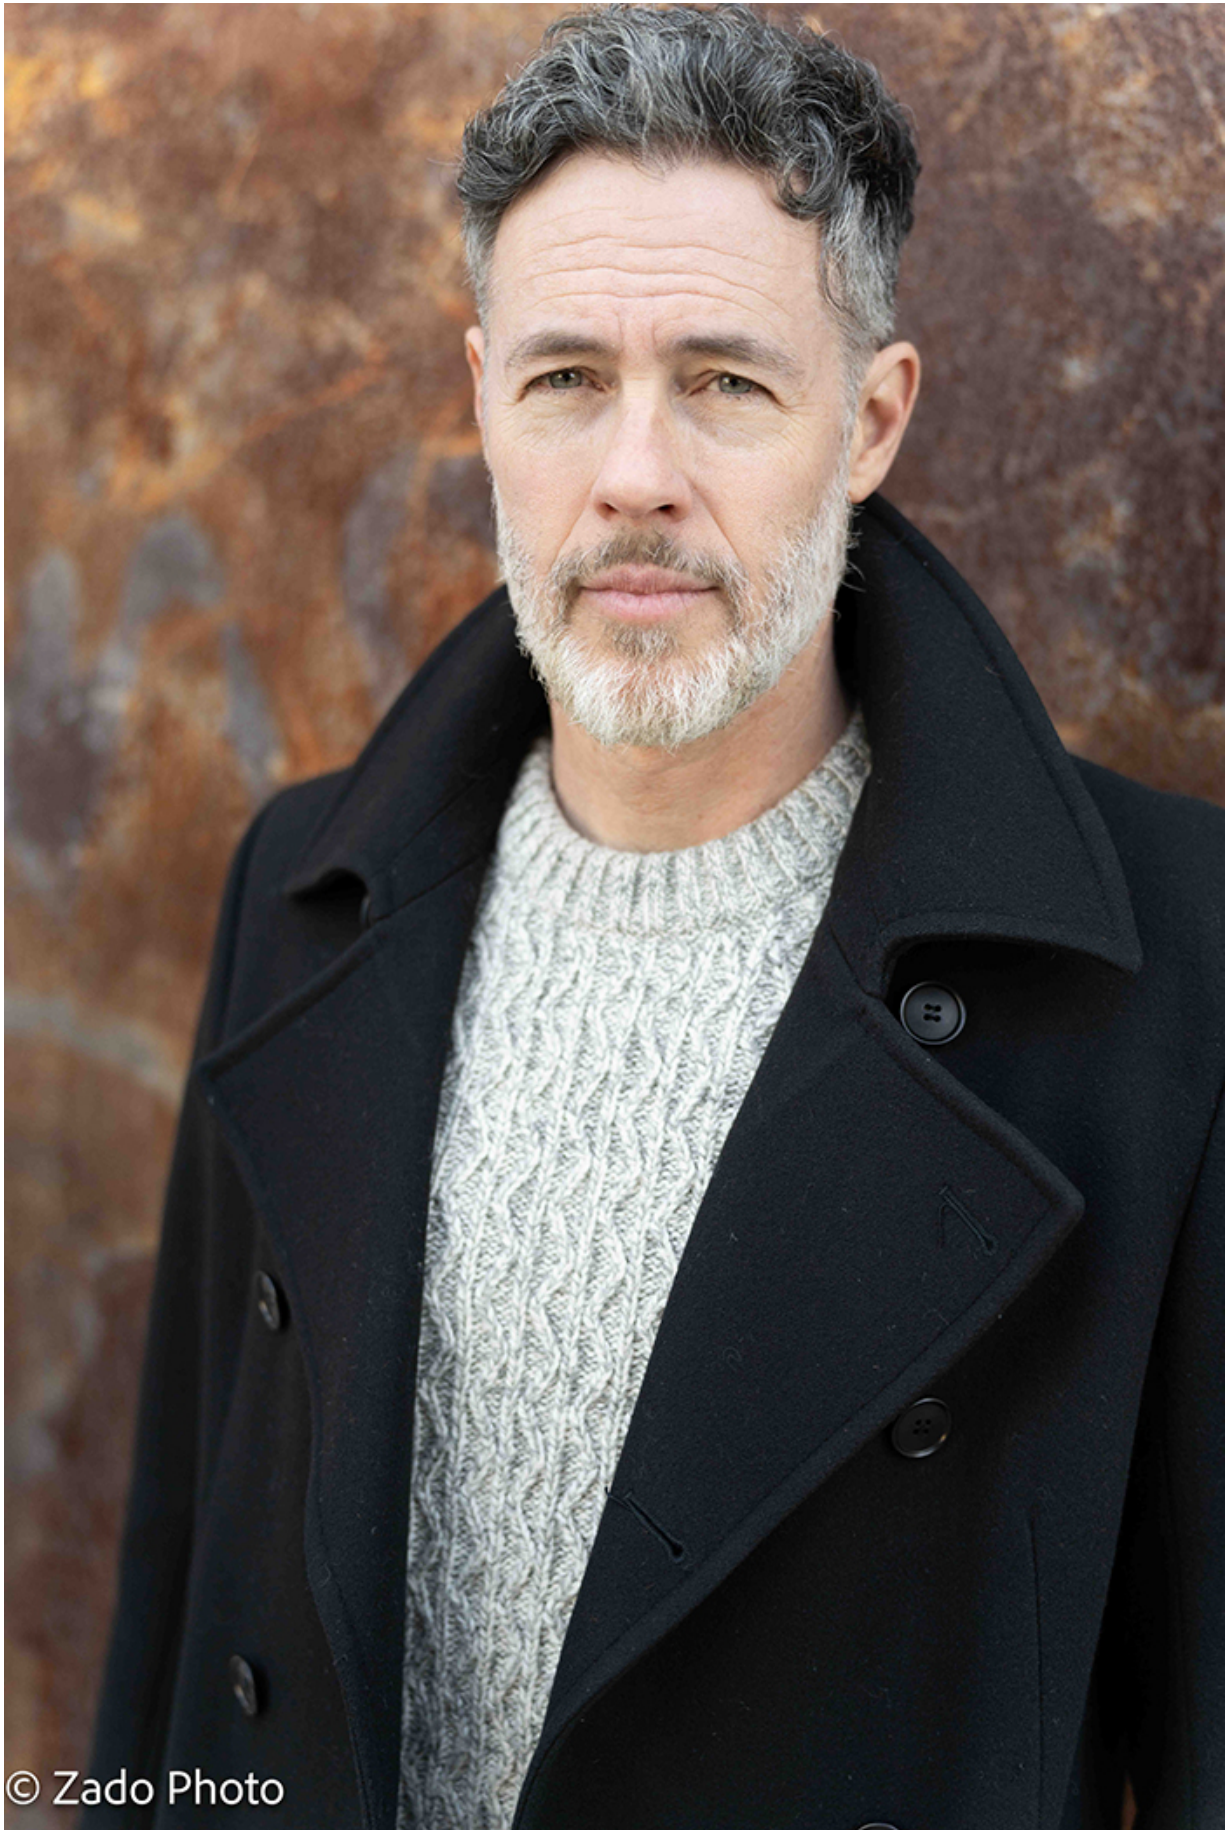

© Zado Photo