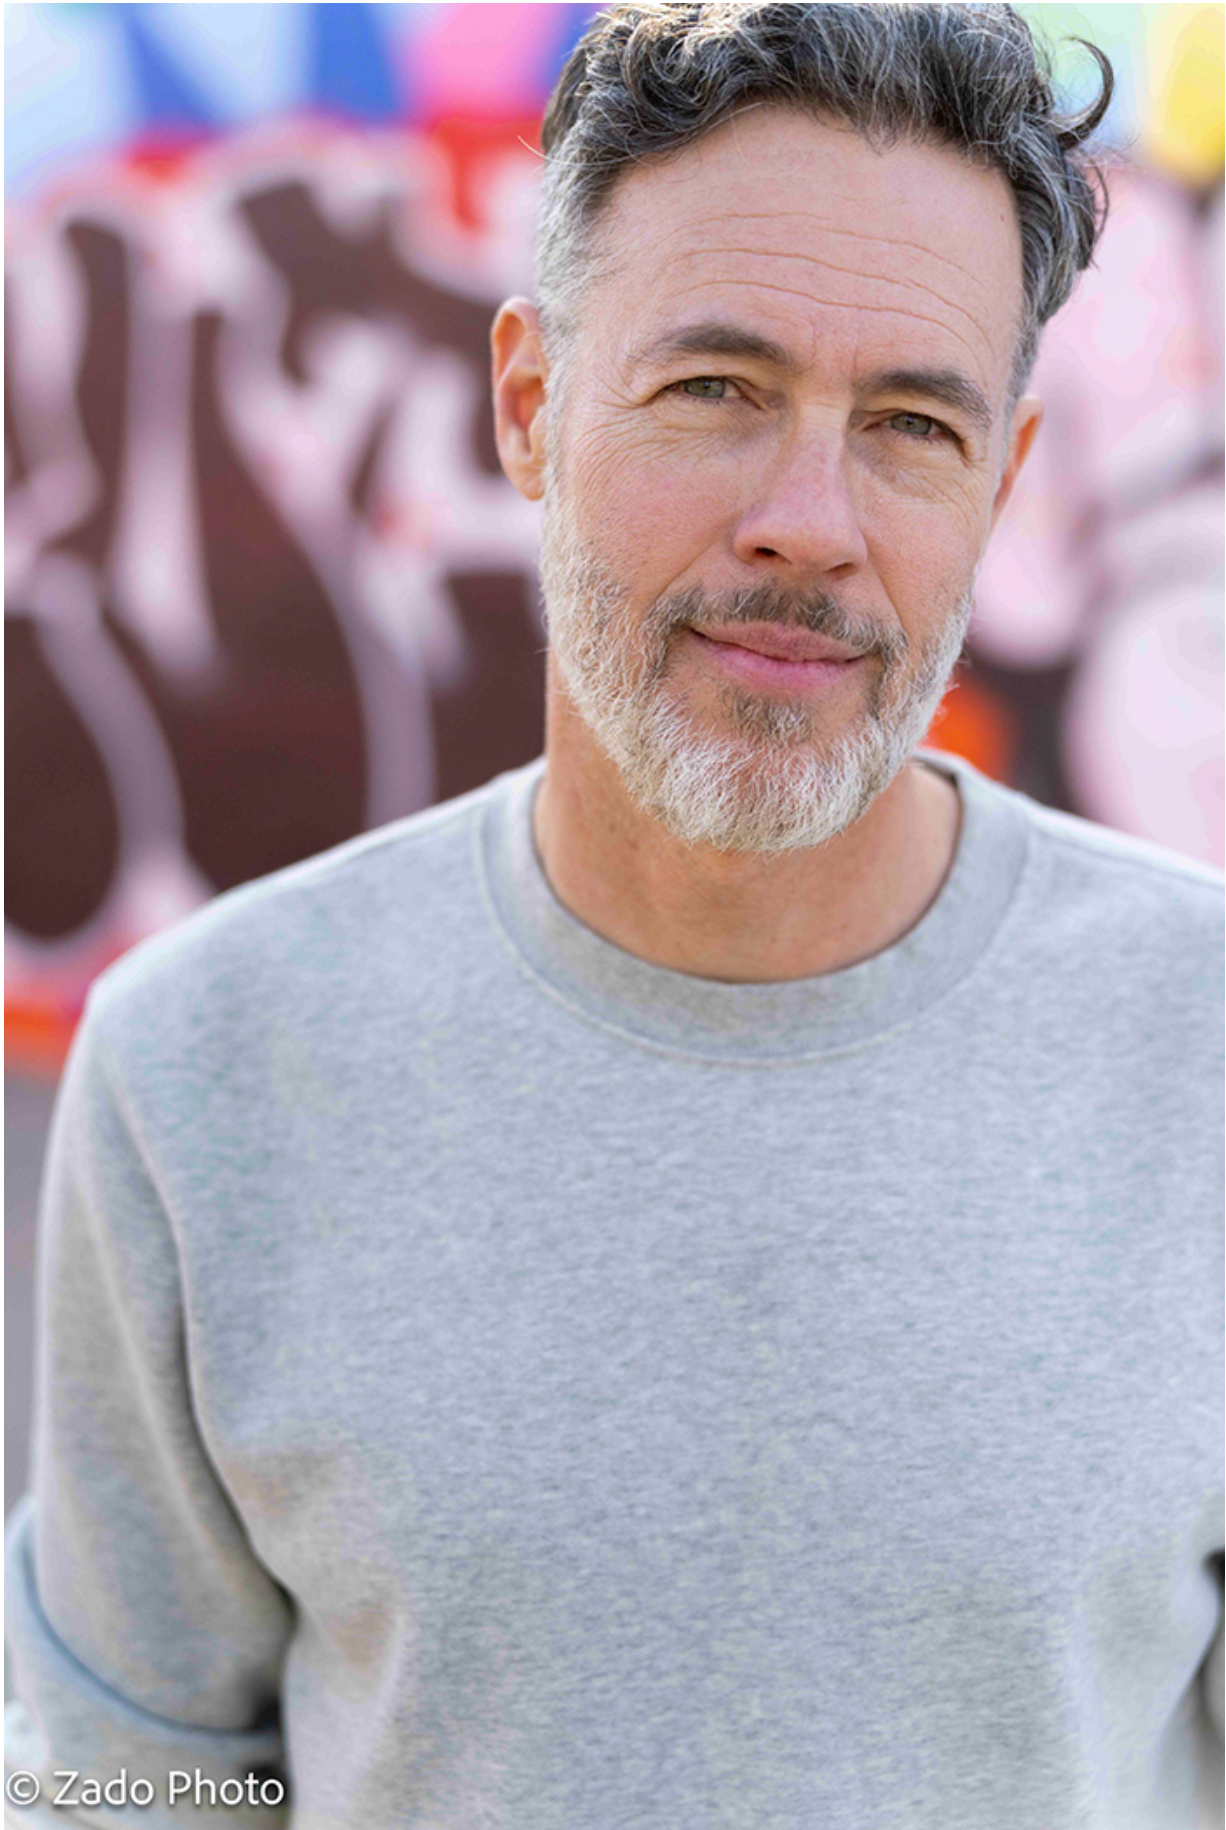

© Zado Photo