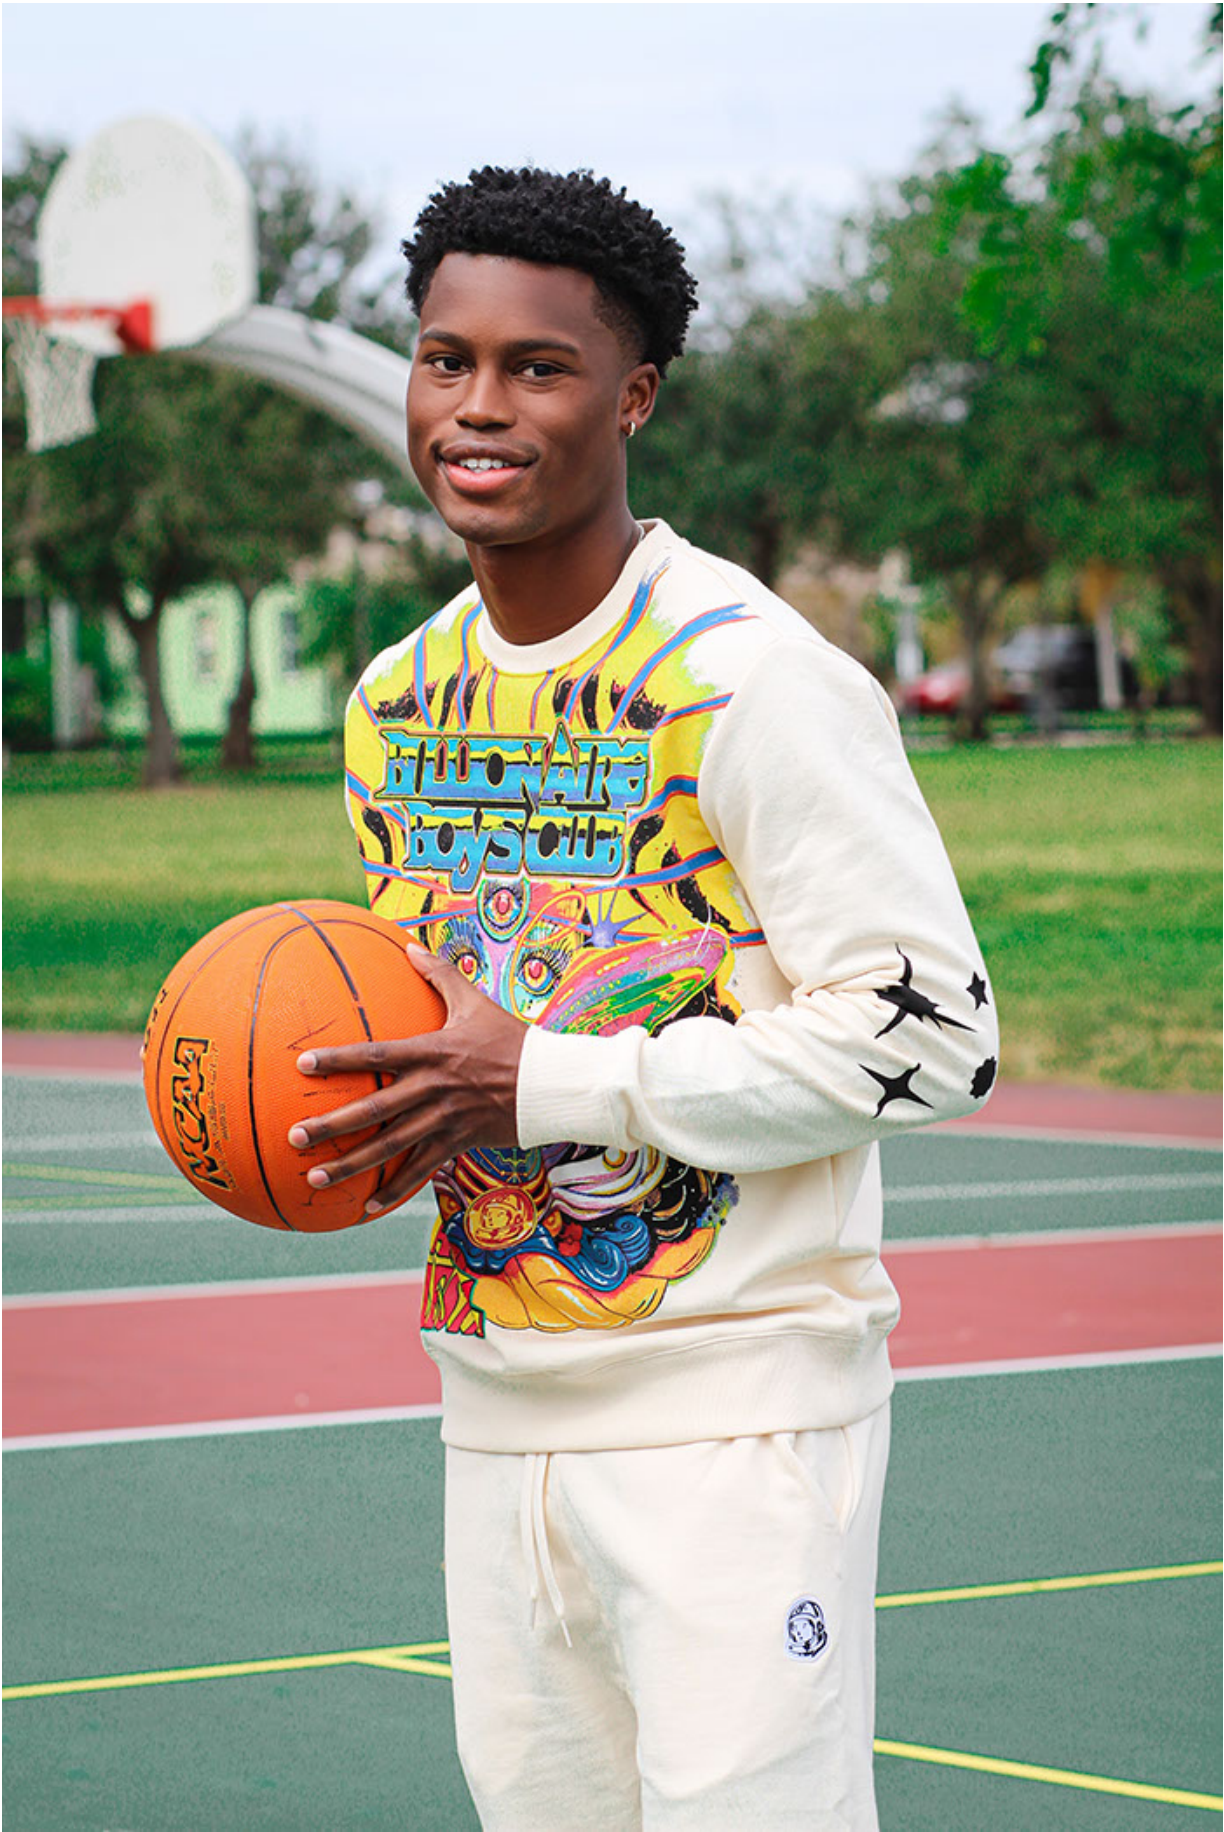

## HERBERT COLEMAN

HAIR: BROWN

EYES: BROWN

HEIGHT: 6'0"

INSEAM: 31/32

WAIST: 31

SHIRT: M

SUIT: 38R

SHOE: 10.5

MOVE LIKE YOU MEAN IT.

Abercrombie & Fitch

SWIM TRUNKS

SHOP NOW