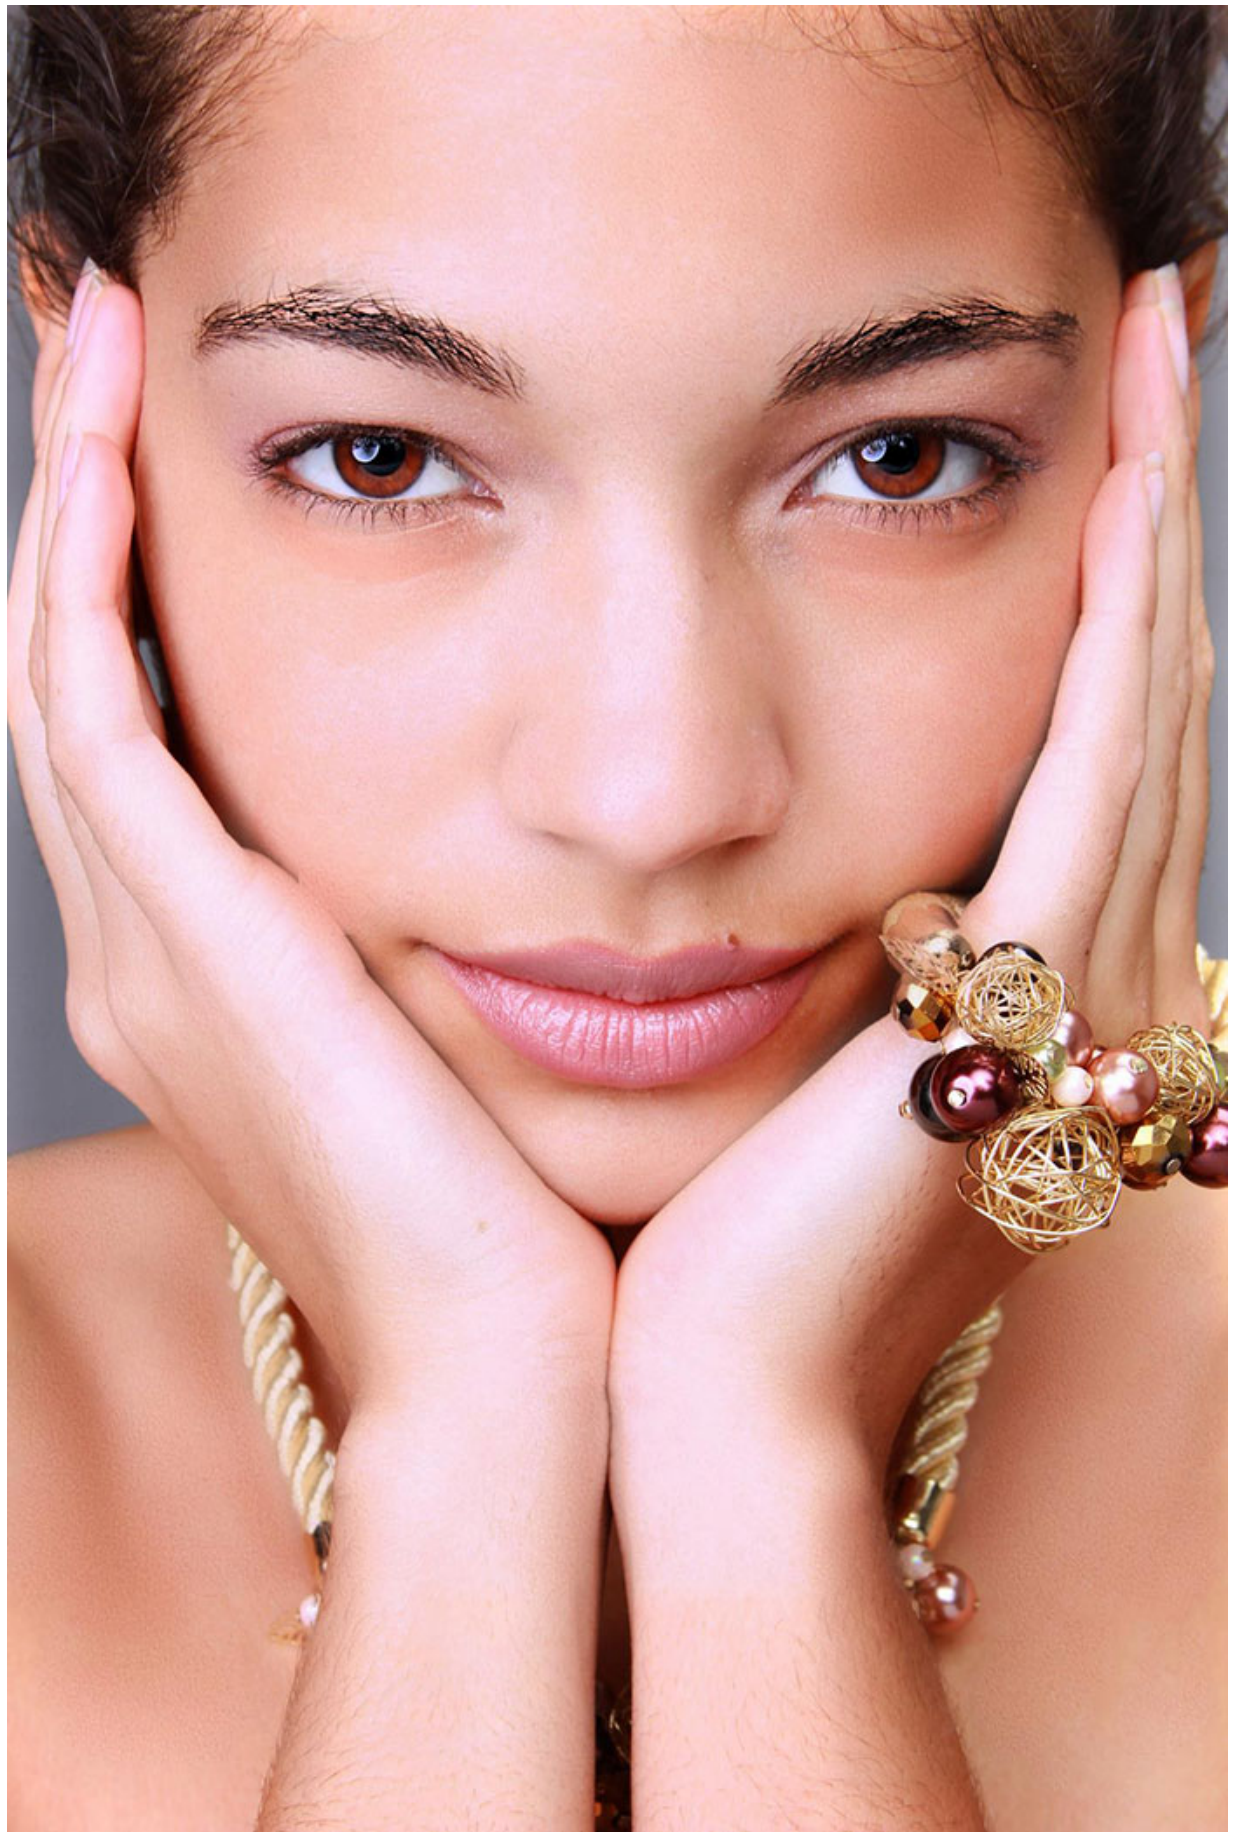

BRANDMODELS

MELISSA MCINNIS

HAIR: BROWN

EYES: BROWN

HEIGHT: 5' 9"

CHEST: 32

WAIST: 24

HIPS: 35

DRESS: 4

SHOE: 8

YO!
ADRIAN

YO!
ADRIAN