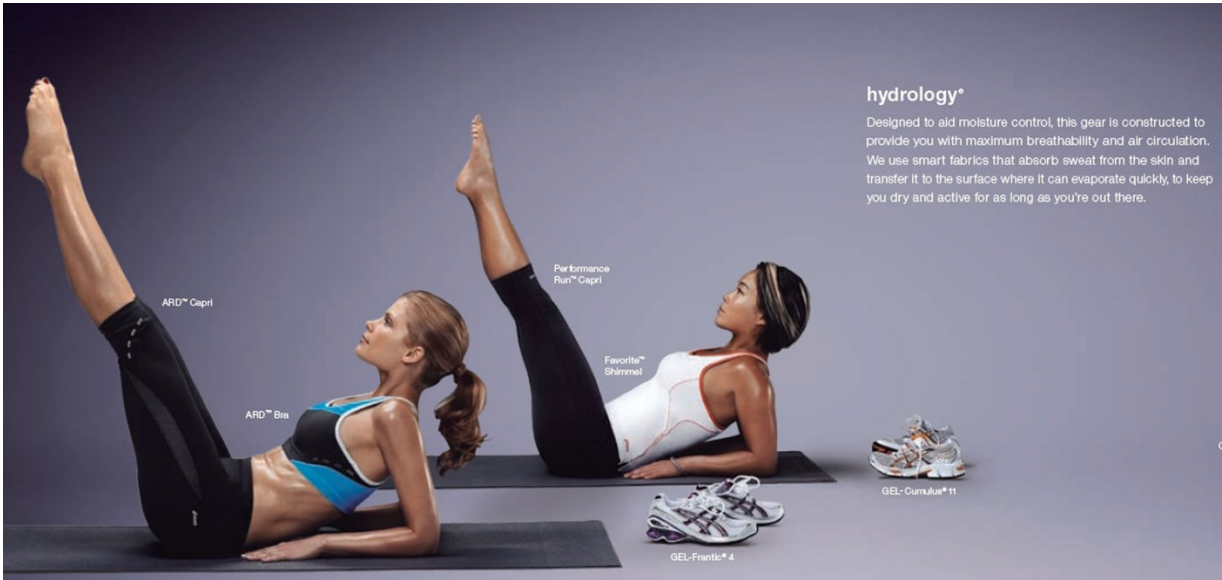

ARD™ Capri

ARD™ Bra

Performance
Run™ Capri

Favorite™
Shironeel

GEL-Frantic® 4

GEL-Cumulus® 11

hydrology*