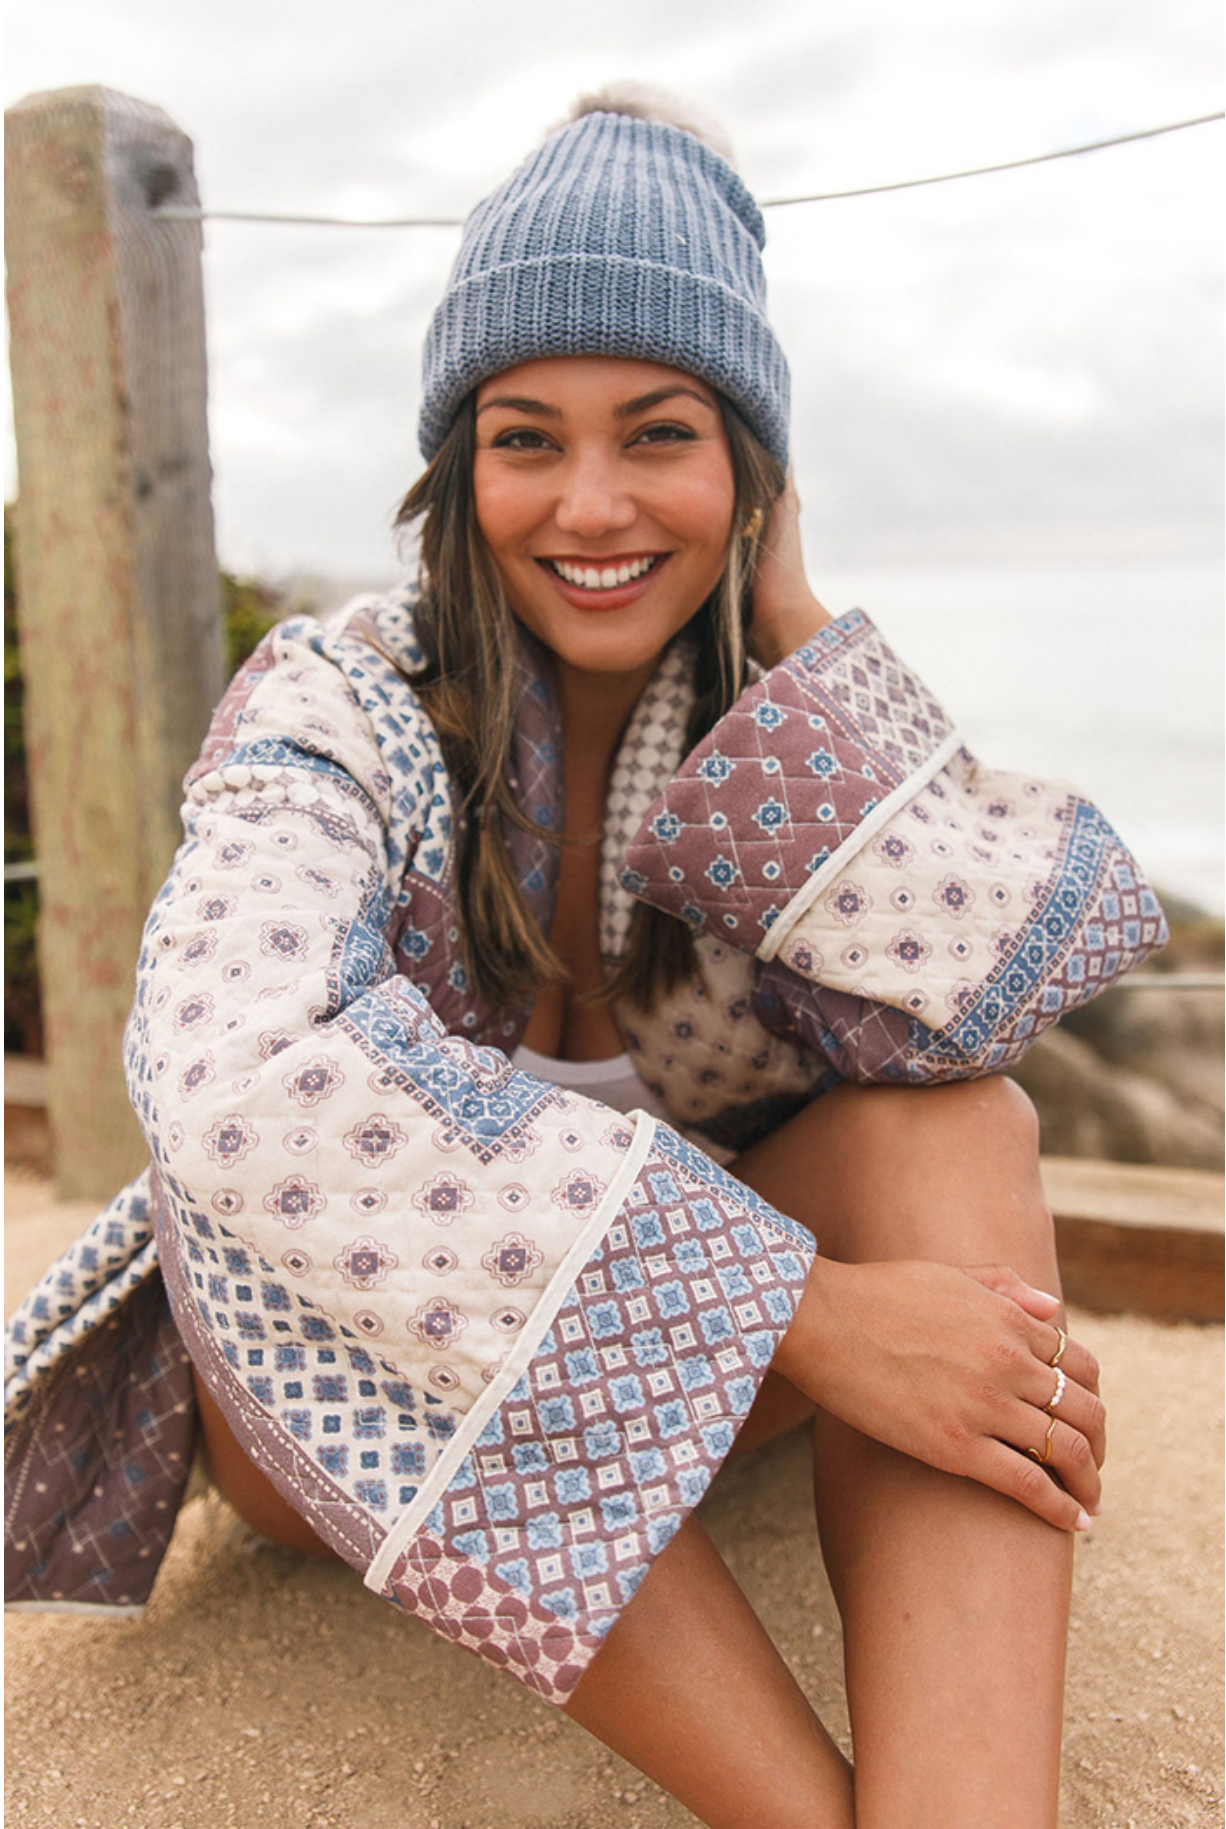

BRANDMODELS

ALEXA CHARLETON

HAIR: BROWN

EYES: BROWN

HEIGHT: 5' 7"

CHEST: 34C

WAIST: 28.5

HIPS: 38.25

DRESS: 4/6

SHOE: 9.5

RYANTFOLEY