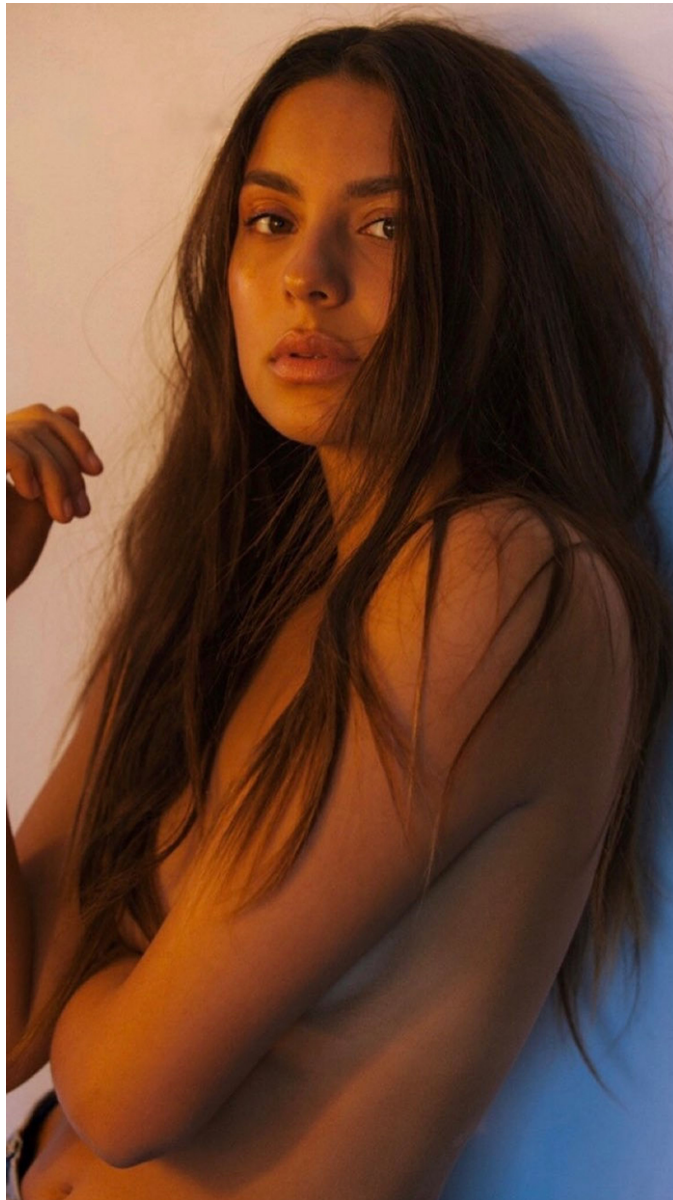

BRANDMODELS

BRYANA CORLETT

HAIR: BROWN

EYES: BROWN

HEIGHT: 5' 7"

CHEST: 32A

WAIST: 26.5

HIPS: 35.5

DRESS: 2/4

SHOE: 8-8.5

An all-in-one cleansing brush