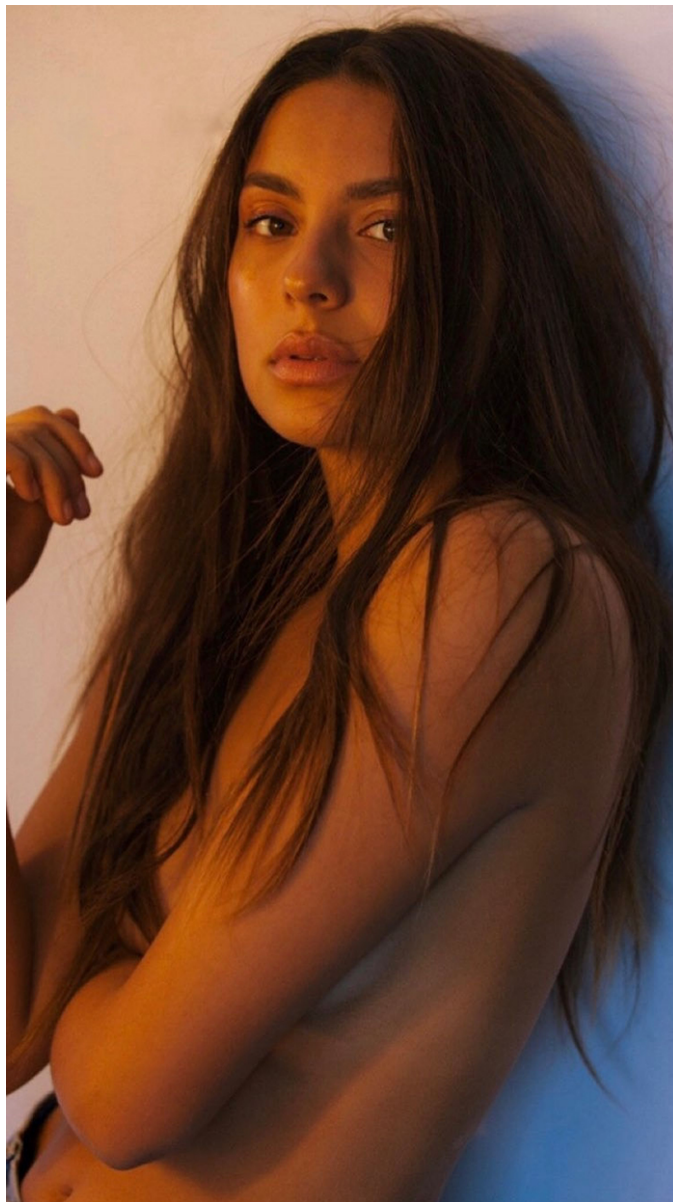

BRANDMODELS

BRYANA CORLETT

HAIR: BROWN

EYES: BROWN

HEIGHT: 5' 7"

CHEST: 32A

WAIST: 26.5

HIPS: 35.5

DRESS: 2/4

SHOE: 8-8.5

An all-in-one cleansing brush