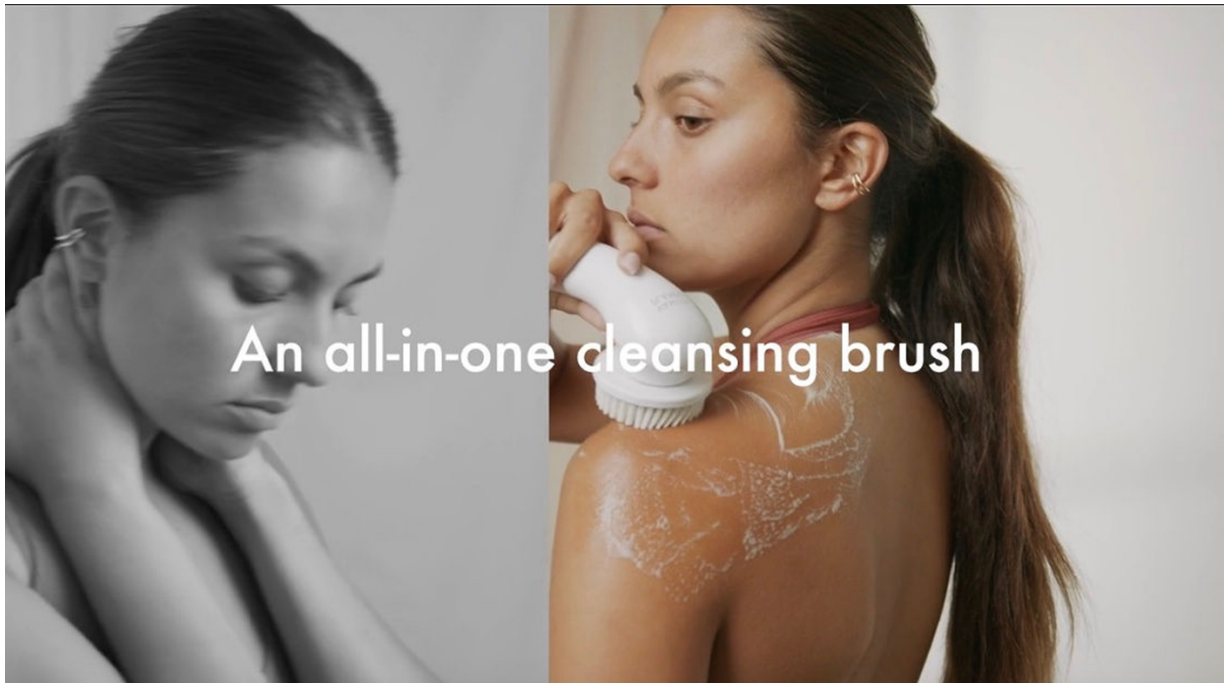

DRESS: 2/4

SHOE: 8-8.5

An all-in-one cleansing brush