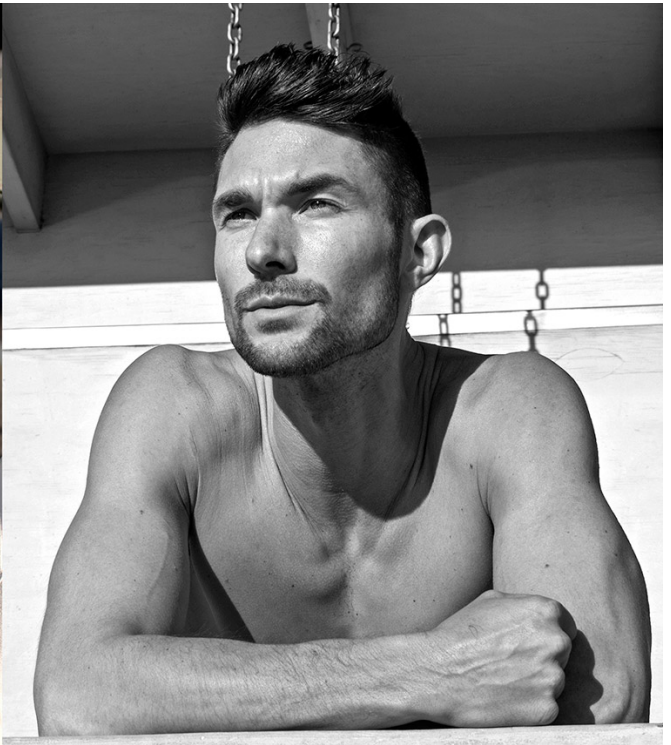

## MATT REINHARDT

HAIR: BROWN

EYES: BLUE

HEIGHT: 6' 2"

INSEAM: 32

WAIST: 32

SHIRT: 15.5

SUIT: 40L

SHOE: 12

  
**ROYAL IVY REGATTA**  
NEW ENGLAND

*Pruek*