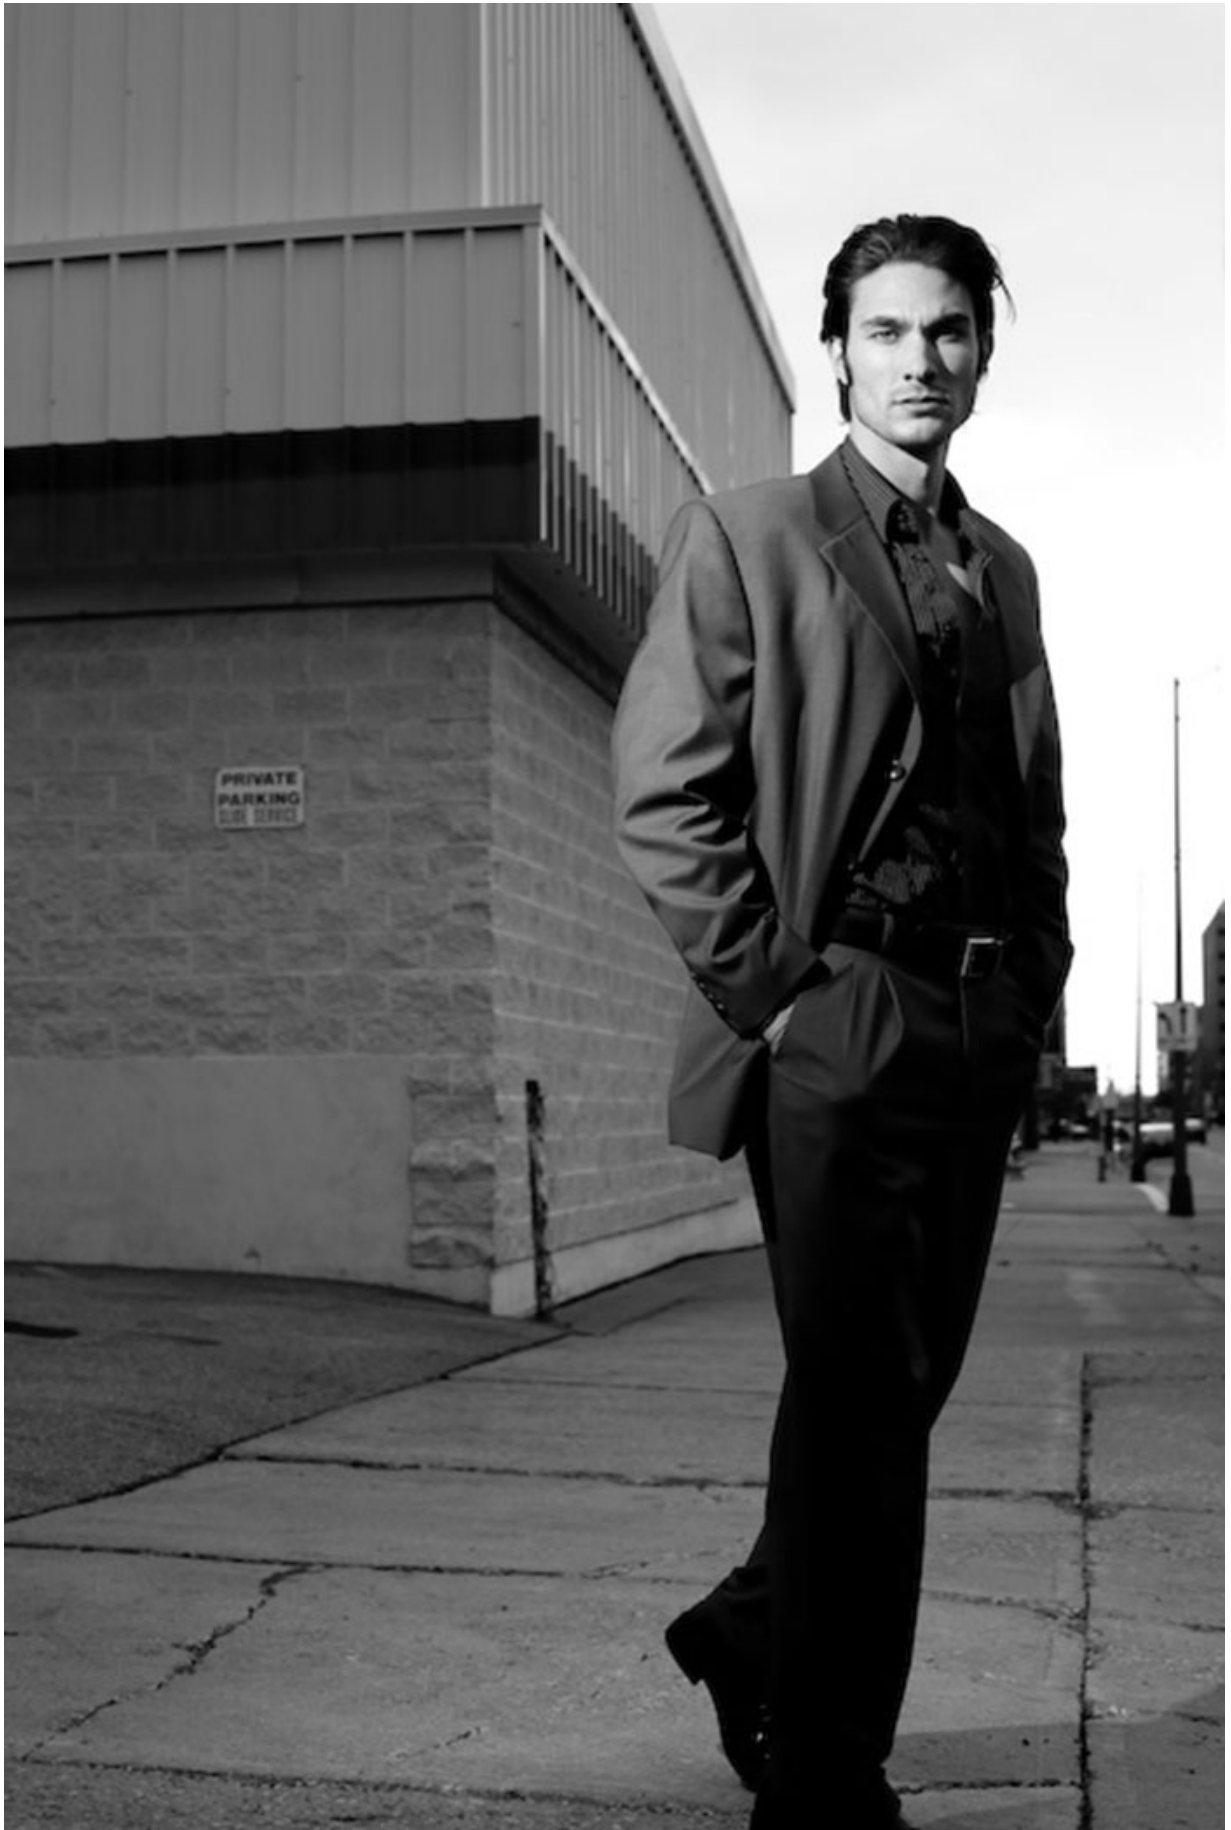

## MATT REINHARDT

HAIR: BROWN

EYES: BLUE

HEIGHT: 6' 2"

INSEAM: 32

WAIST: 32

SHIRT: 15.5

SUIT: 40L

SHOE: 12

  
**ROYAL IVY REGATTA**  
NEW ENGLAND

*Pruek*