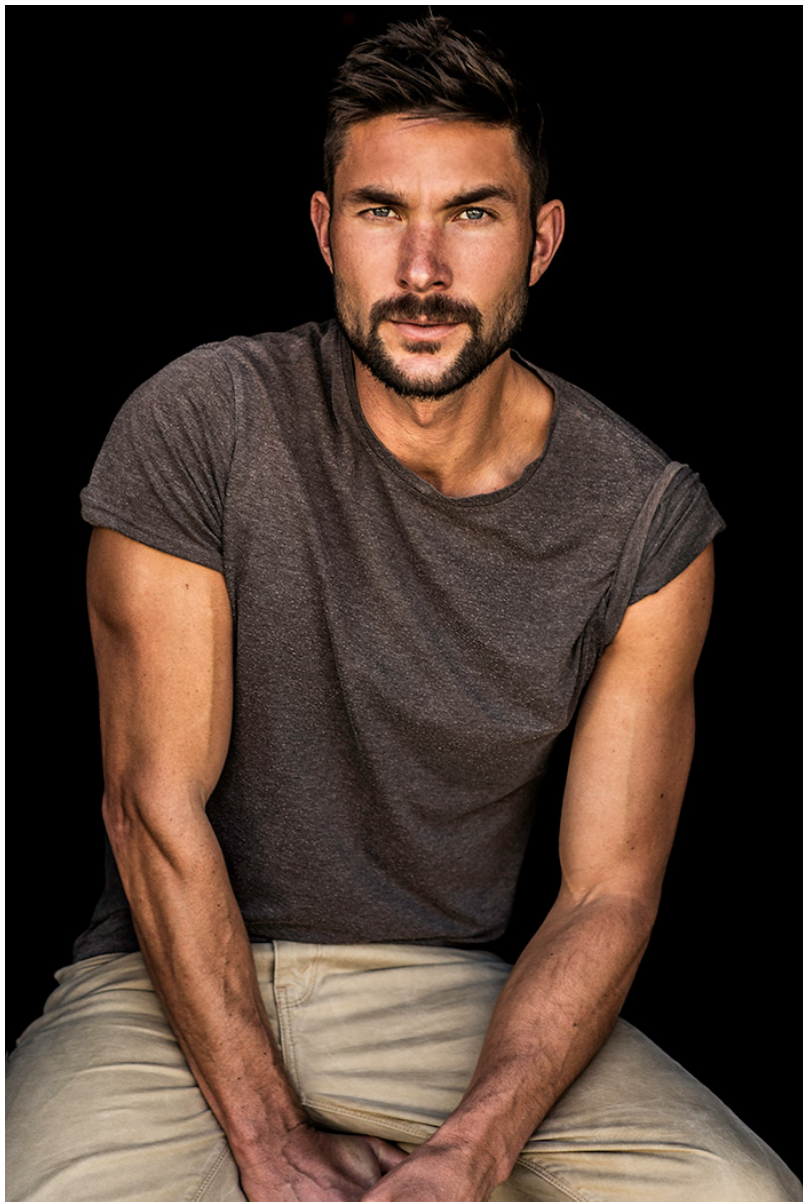

BRANDMODELS

MATT REINHARDT

HAIR: BROWN

EYES: BLUE

HEIGHT: 6' 2"

INSEAM: 32

WAIST: 32

SHIRT: 15.5

SUIT: 40L

SHOE: 12

ROYAL IVY REGATTA
NEW ENGLAND

Pruek

Valentine's Day
Dining Voyage

— February 14th 2020 —