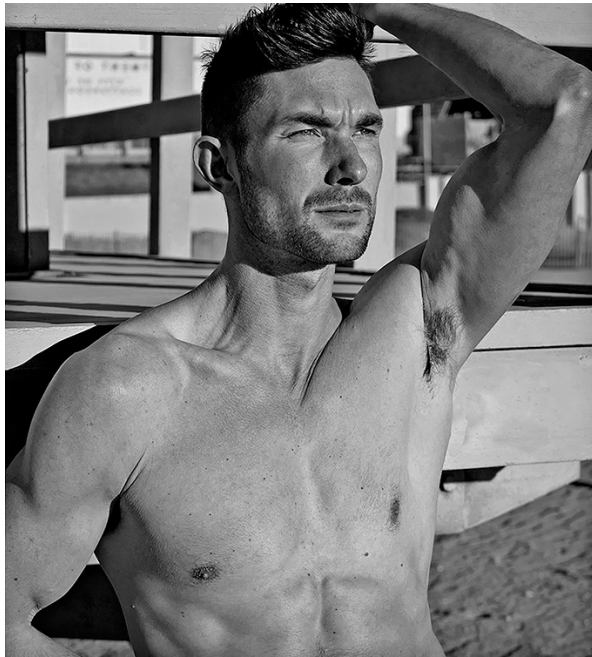

BRANDMODELS

MATT REINHARDT

HAIR: BROWN

EYES: BLUE

HEIGHT: 6' 2"

INSEAM: 32

WAIST: 32

SHIRT: 15.5

SUIT: 40L

SHOE: 12

ROYAL IVY REGATTA
NEW ENGLAND

Pruek

Valentine's Day
Dining Voyage

— February 14th 2020 —