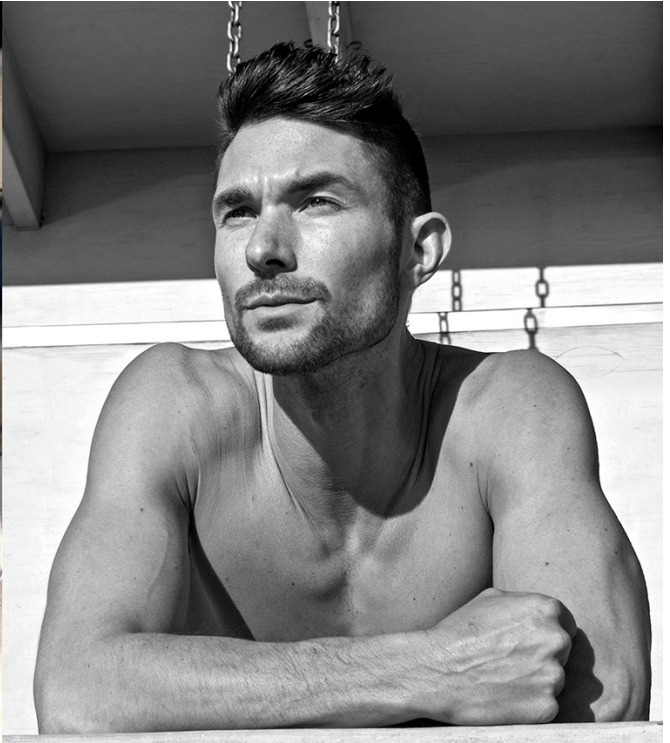

BRANDMODELS

MATT REINHARDT

HAIR: BROWN

EYES: BLUE

HEIGHT: 6' 2"

INSEAM: 32

WAIST: 32

SHIRT: 15.5

SUIT: 40L

SHOE: 12

ROYAL IVY REGATTA
NEW ENGLAND

Pruek

Valentine's Day
Dining Voyage

— February 14th 2020 —