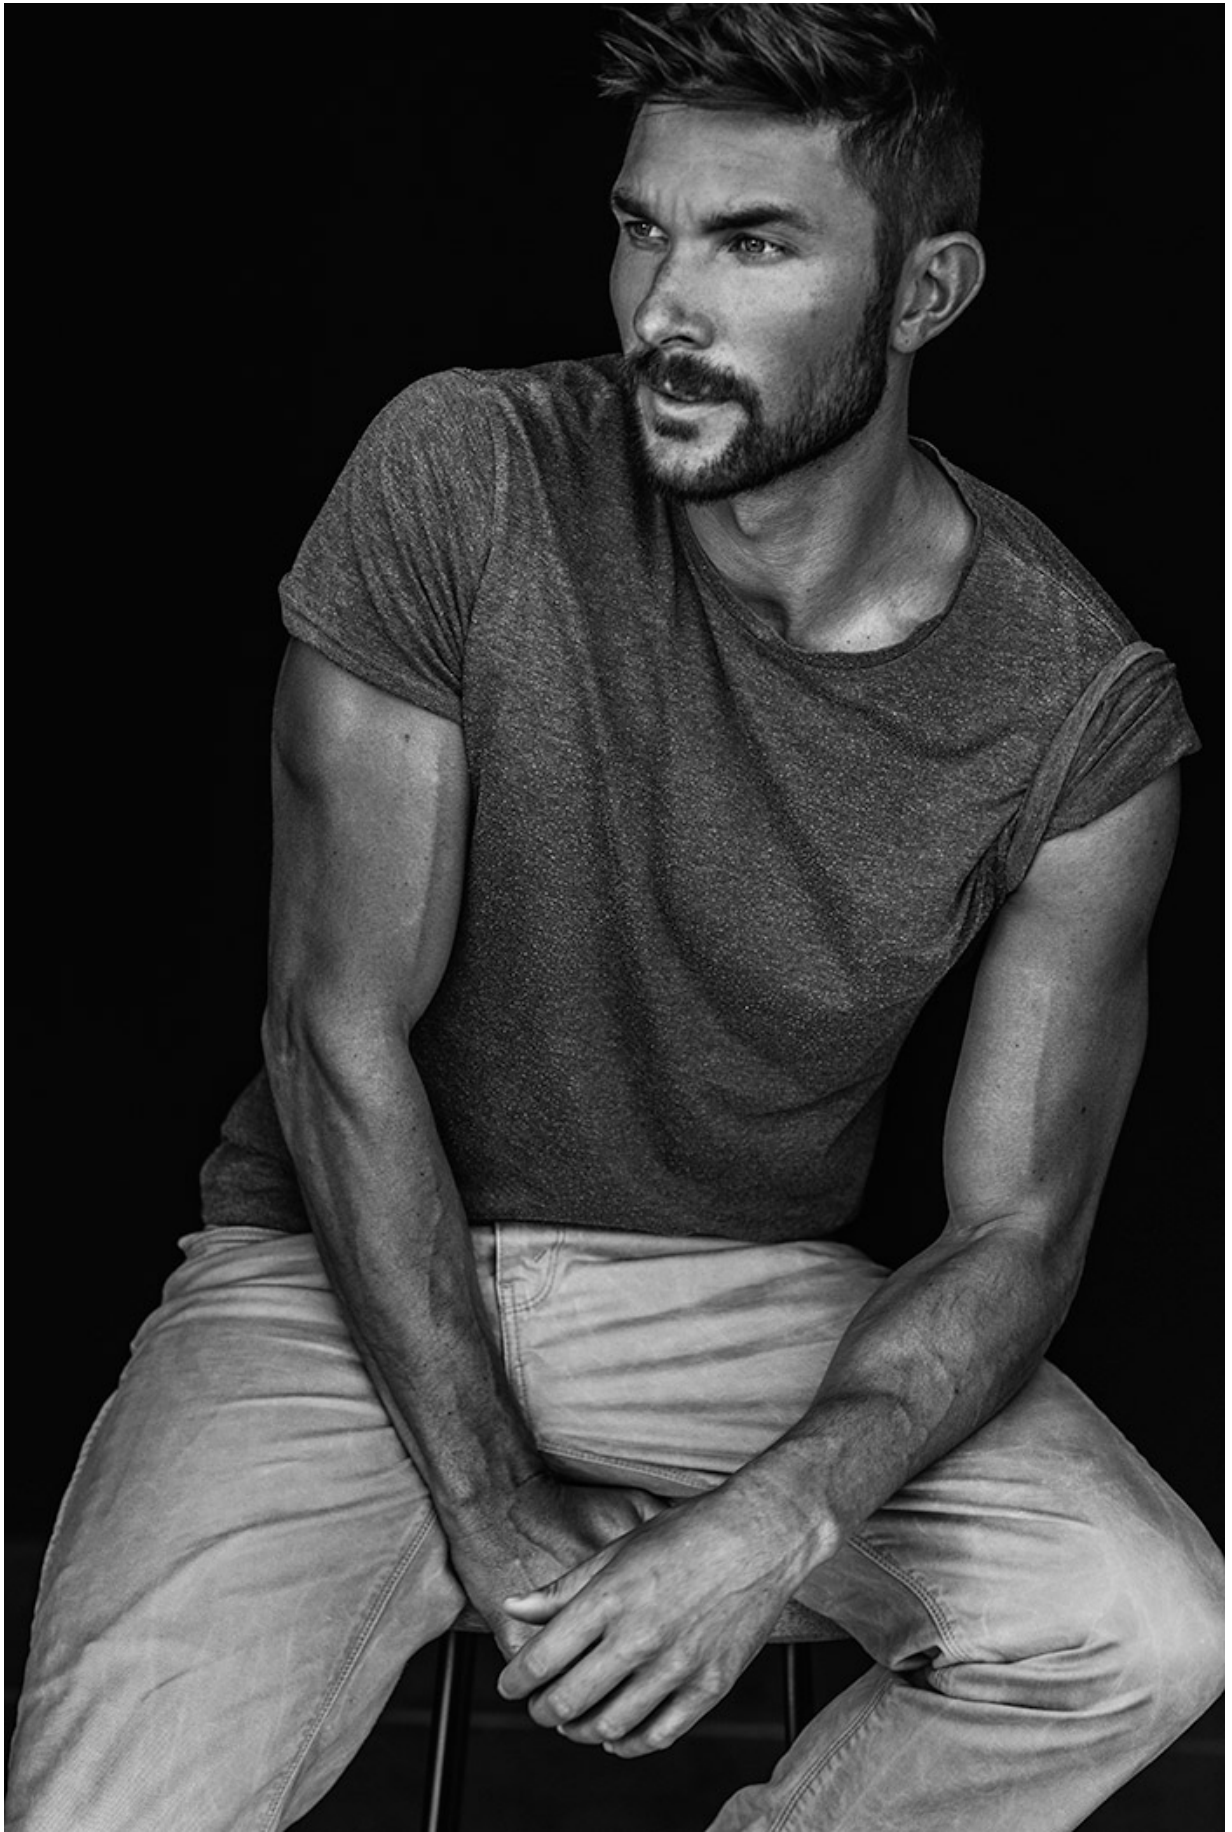

## MATT REINHARDT

HAIR: BROWN

EYES: BLUE

HEIGHT: 6' 2"

INSEAM: 32

WAIST: 32

SHIRT: 15.5

SUIT: 40L

SHOE: 12

  
**ROYAL IVY REGATTA**  
NEW ENGLAND

*Pruek*

# Valentine's Day Dining Voyage

— February 14<sup>th</sup> 2020 —