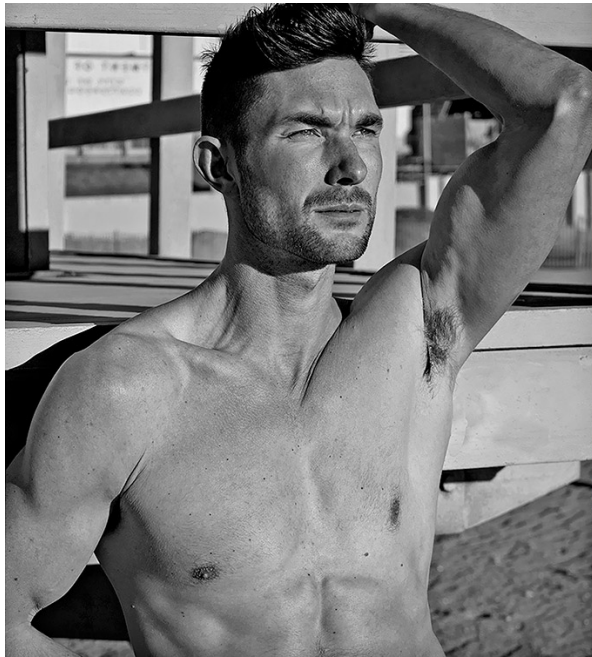

## MATT REINHARDT

HAIR: BROWN

EYES: BLUE

HEIGHT: 6' 2"

INSEAM: 32

WAIST: 32

SHIRT: 15.5

SUIT: 40L

SHOE: 12

  
**ROYAL IVY REGATTA**  
NEW ENGLAND

*Pruek*