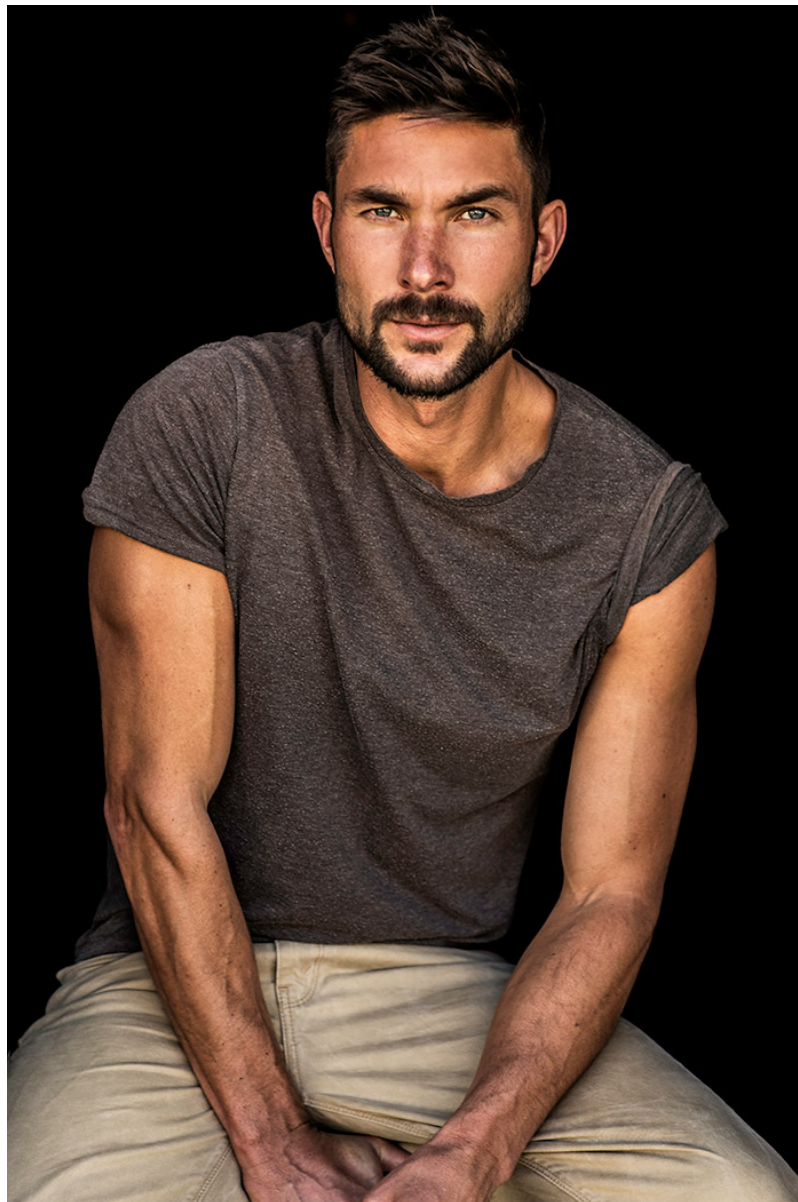

## MATT REINHARDT

HAIR: BROWN

EYES: BLUE

HEIGHT: 6' 2"

INSEAM: 32

WAIST: 32

SHIRT: 15.5

SUIT: 40L

SHOE: 12

  
**ROYAL IVY REGATTA**  
NEW ENGLAND

*Pruek*

# Valentine's Day Dining Voyage

— February 14<sup>th</sup> 2020 —