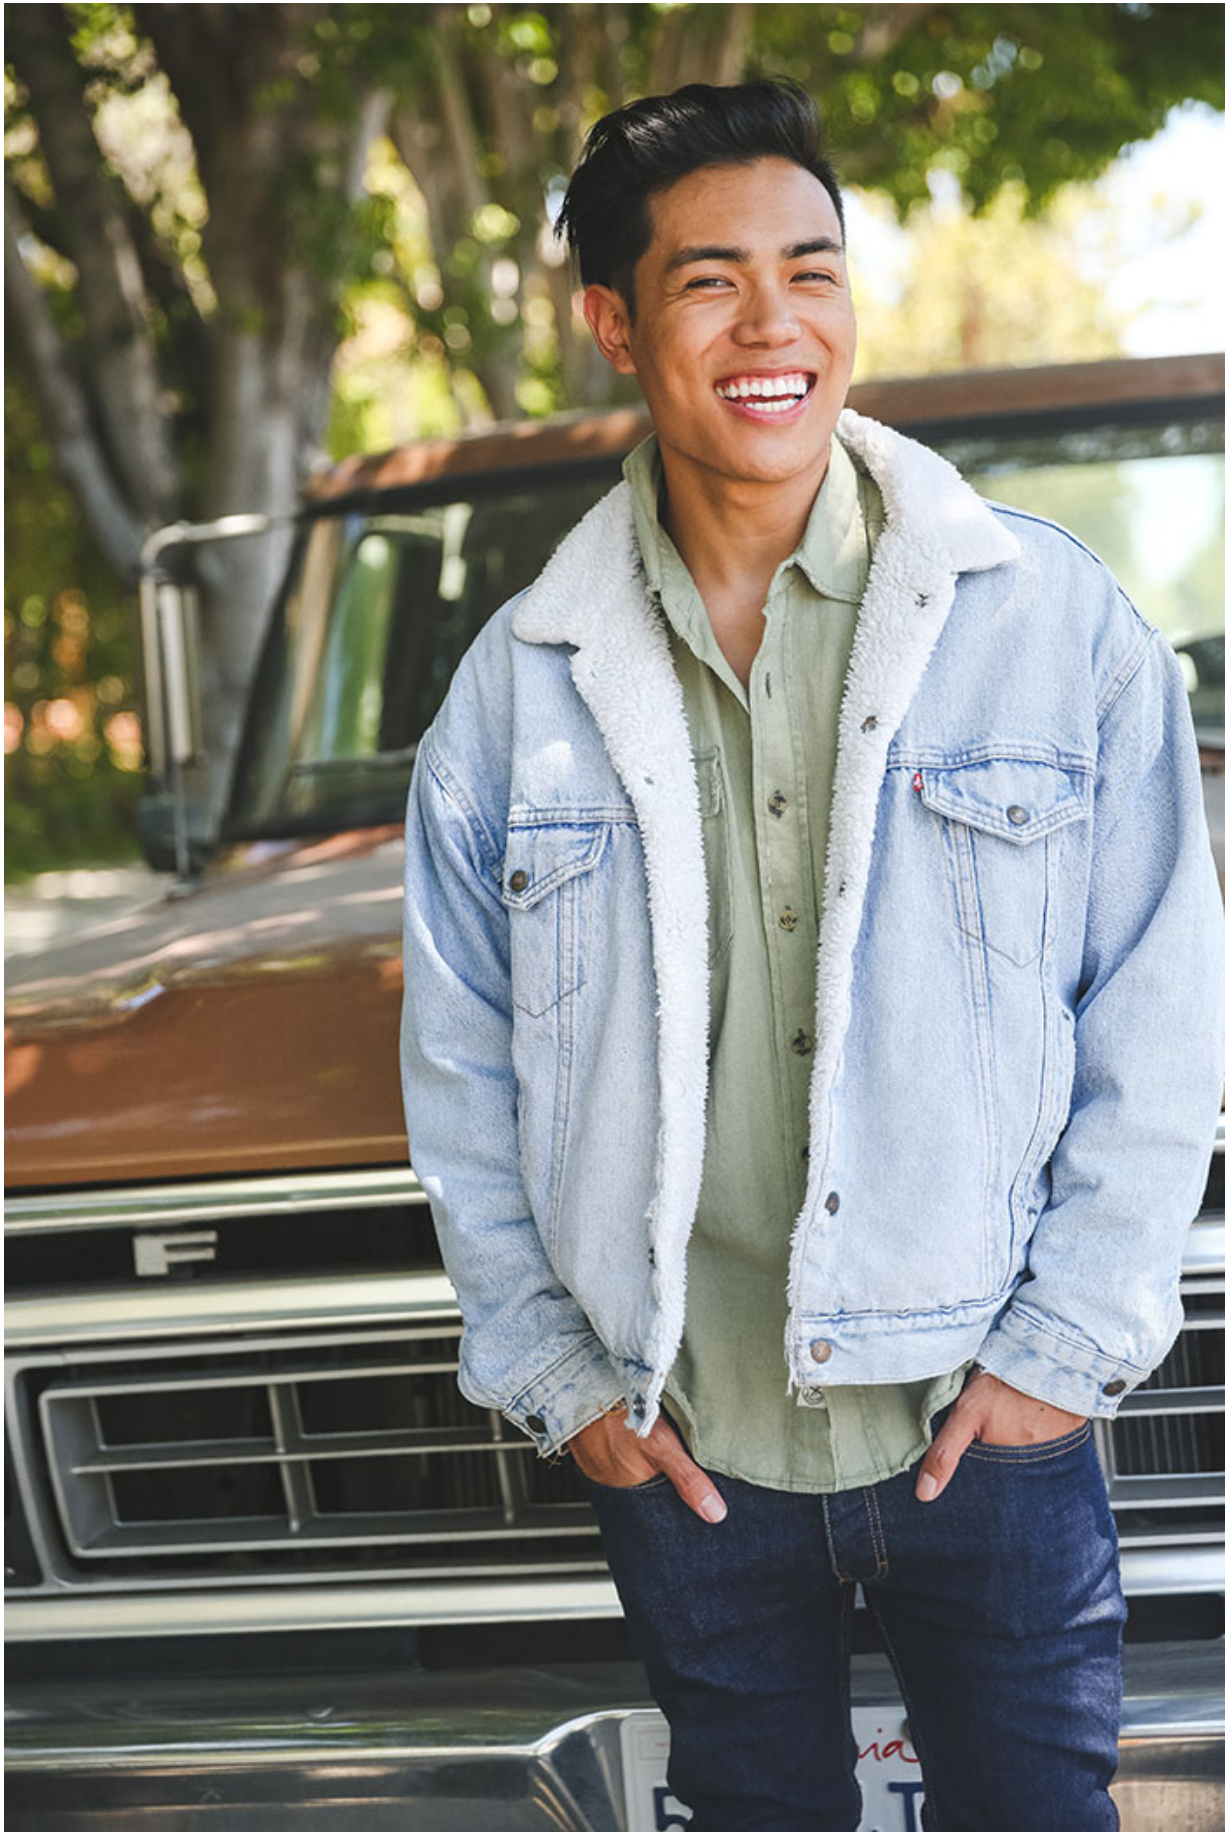

BRANDMODELS

JUSTIN SALAZAR

HAIR: DARK BROWN

EYES: BROWN

HEIGHT: 5' 11"

INSEAM: 32

WAIST: 32

SHIRT: M

SUIT: 38R

SHOE: 11

FALL/WINTER APPAREL