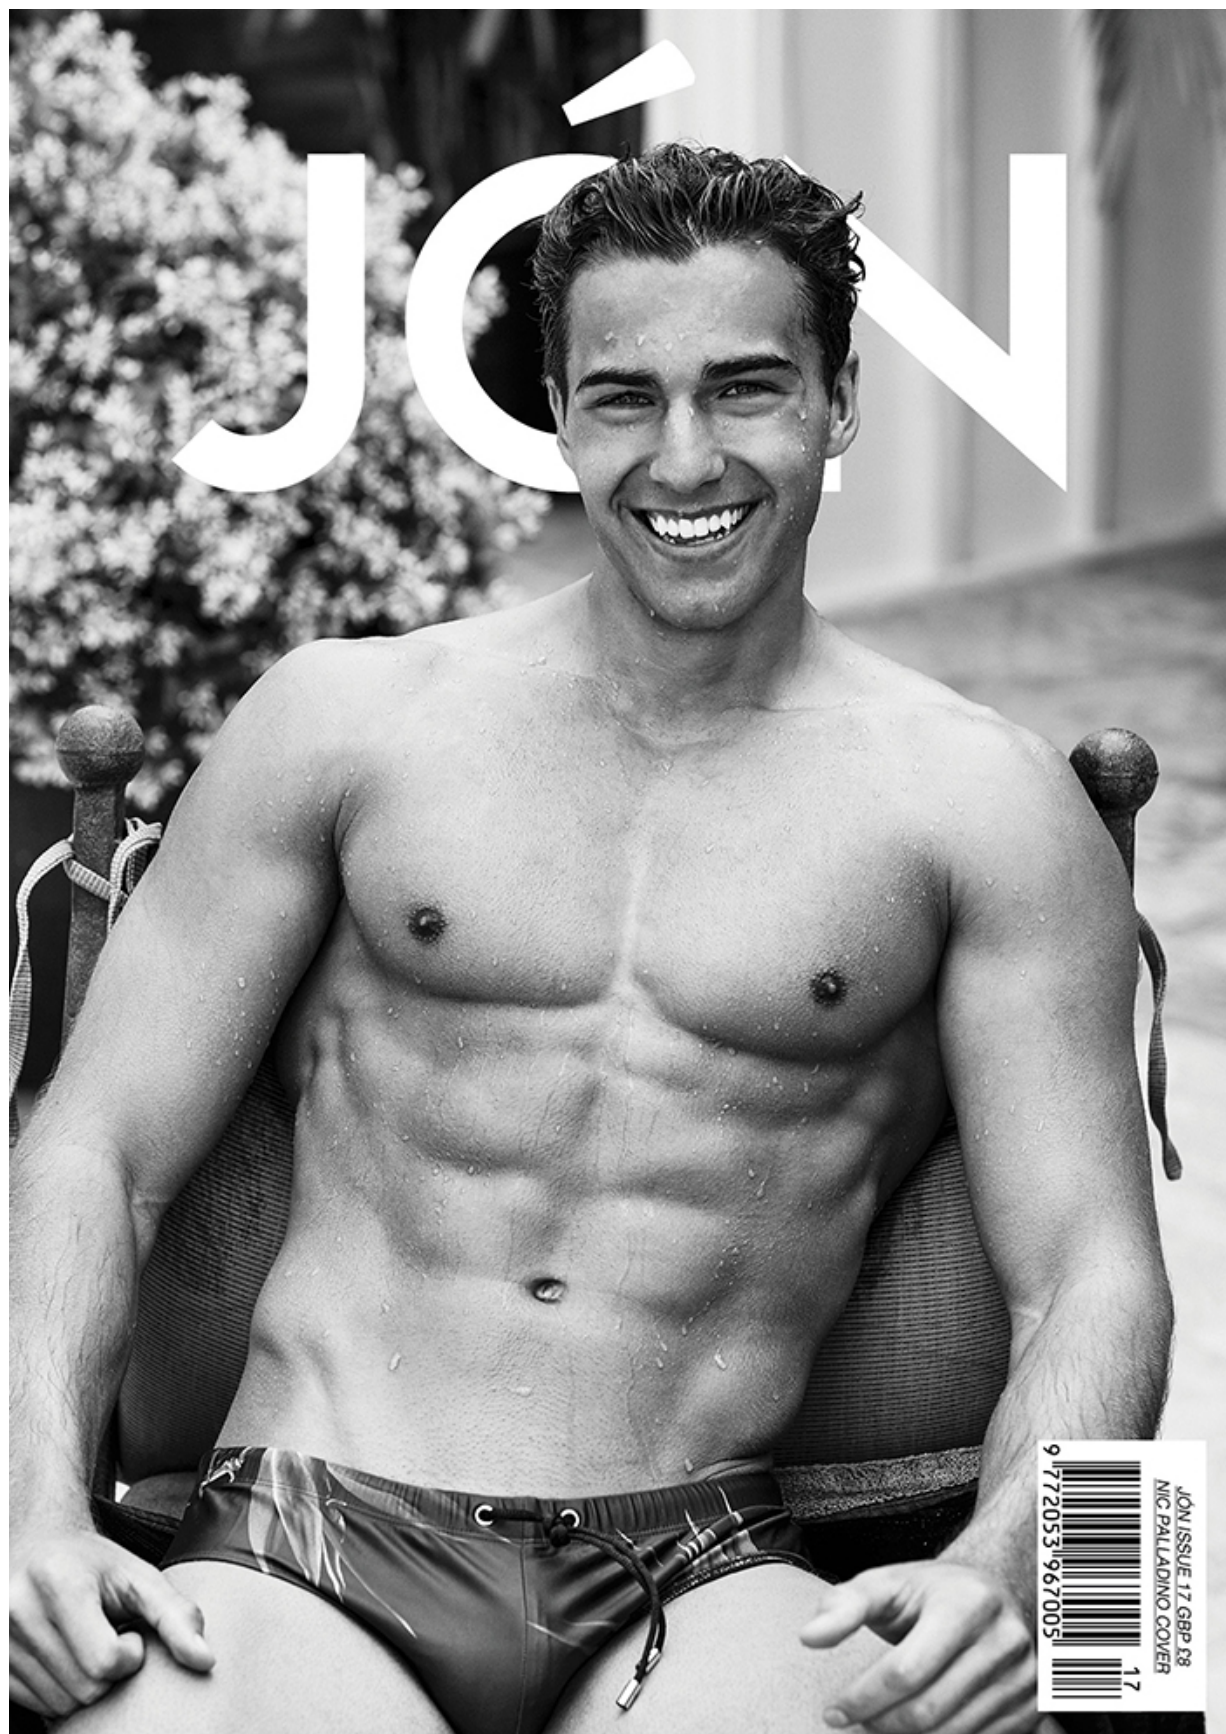

# Private Resort

PHOTOGRAPHER LEIGH KEILY  
STYLIST STEPHEN CONWAY

PERIODMAGZINE.COM

POLO SHIRT T-CRISTOPHER  
SHORTS T-CRISTOPHER

PERIOD 46

JON ISSUE 17 GBP £8  
NIC PALLADINO COVER

9 772053 967005 17

A full-page advertisement featuring a muscular man in a blue and white striped bikini posing on a beach. The background shows the ocean and a clear sky. The man is looking directly at the camera with his hand near his chin. Text is overlaid on the image.