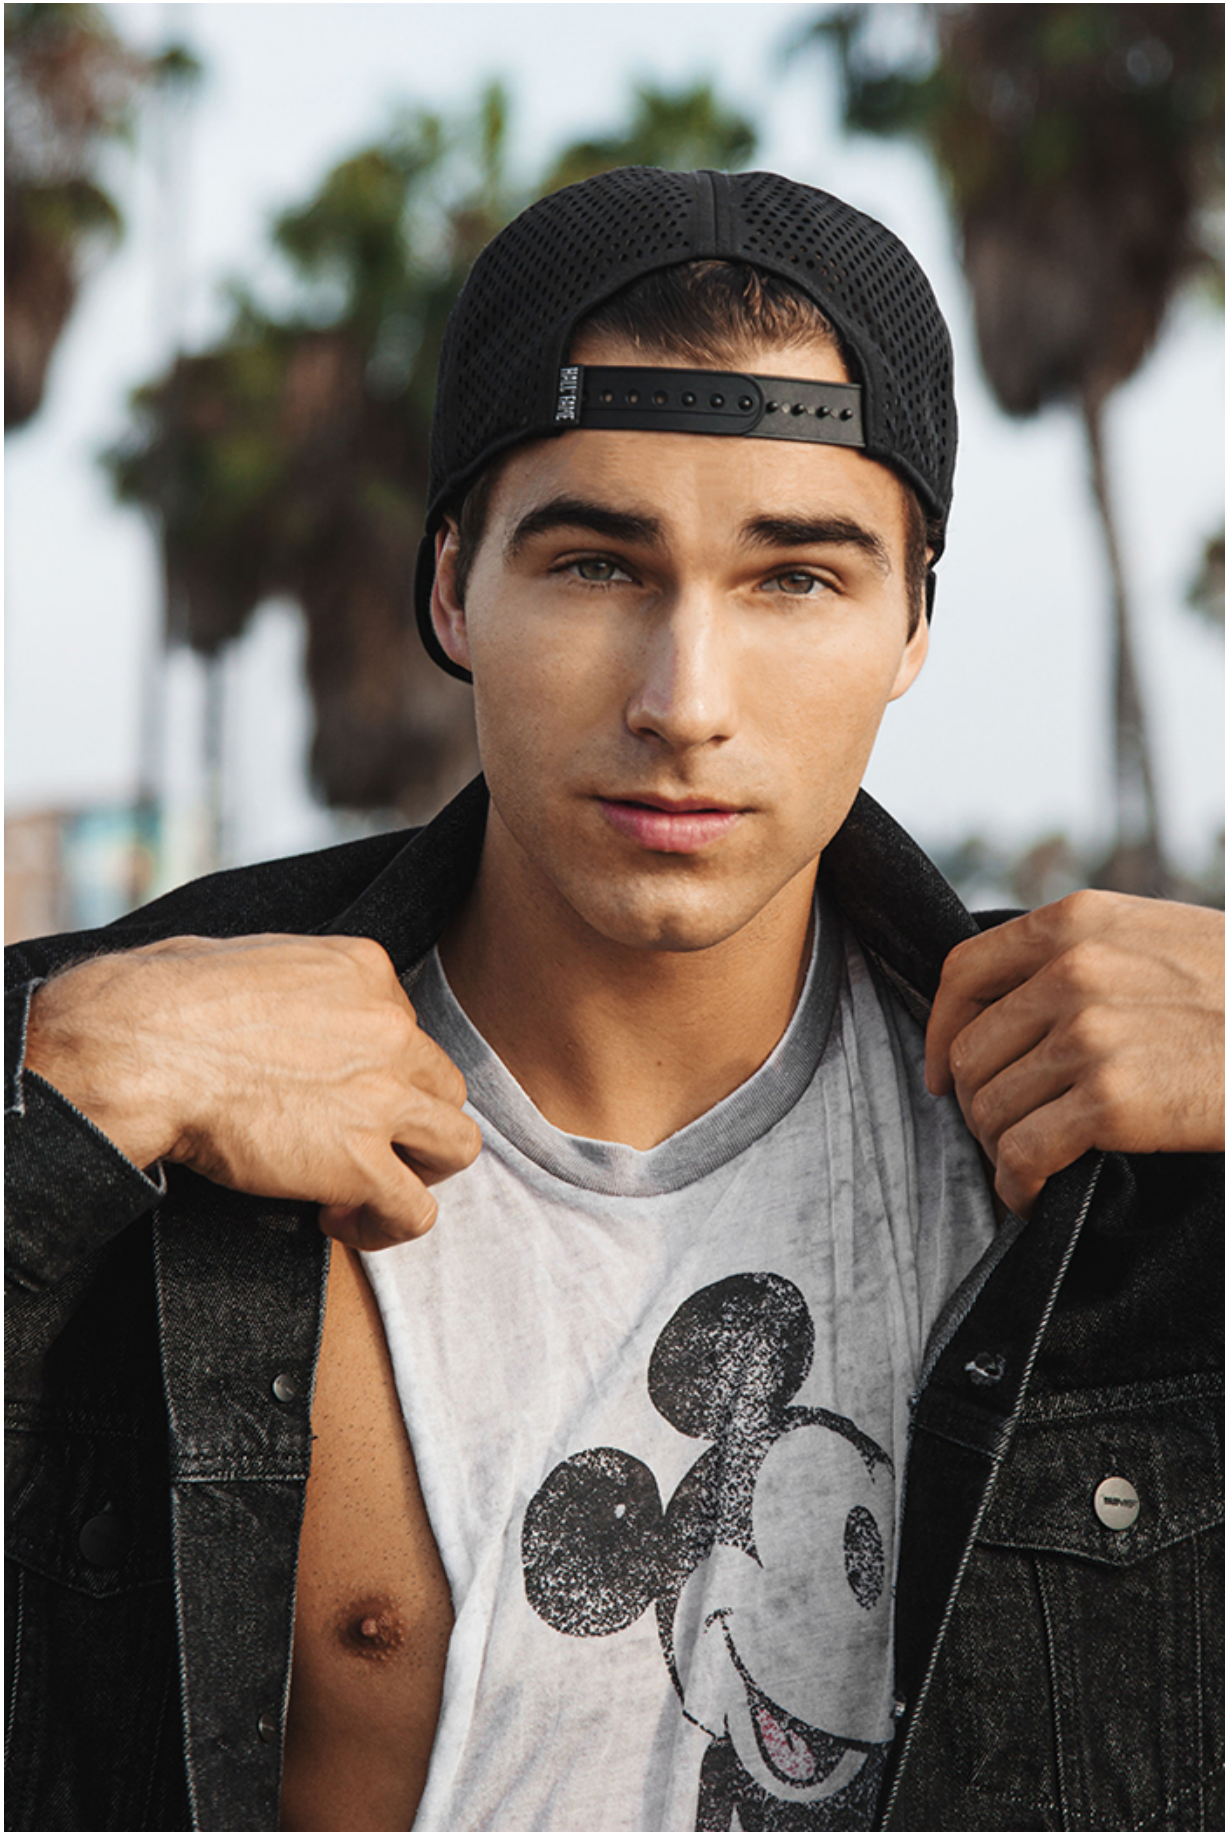

SHOE: 12

# Private Resort

PHOTOGRAPHER LEIGH KEILY  
STYLIST STEPHEN CONWAY

PERIODMAGZINE.COM

POLO SHIRT T-CRISTOPHER  
SHORTS T-CRISTOPHER

PERIOD 46

JON ISSUE 17 GBP £8  
NIC PALLADINO COVER

9 772053 967005 17

A full-page advertisement featuring a muscular man in a blue and white striped bikini posing on a beach. The background shows the ocean and a clear sky. The man is looking directly at the camera with his hand near his chin. Text is overlaid on the image.