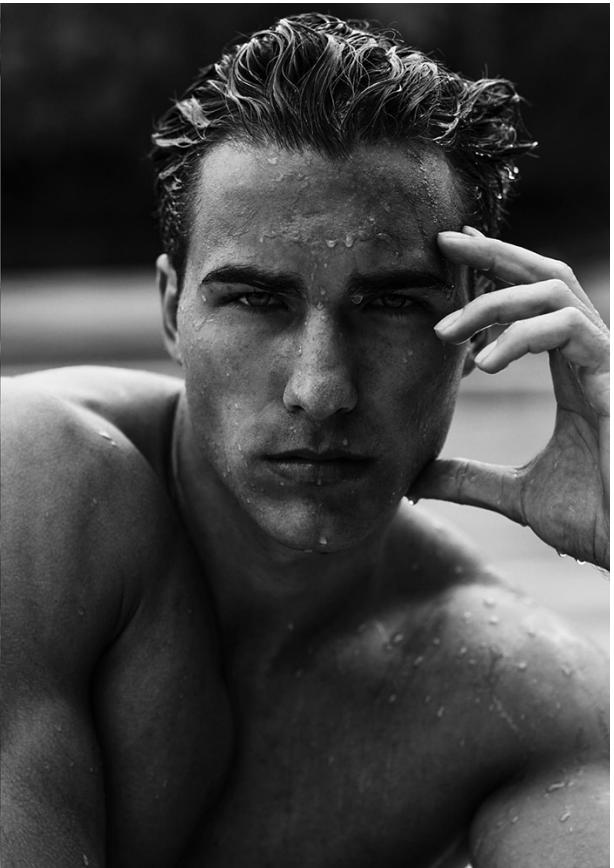

# Private Resort

PHOTOGRAPHER LEIGH KEILY  
STYLIST STEPHEN CONWAY

PERIODMAGZINE.COM

POLO SHIRT T-CRISTOPHER  
SHORTS T-CRISTOPHER

PERIOD 46

JON ISSUE 17 GBP £8  
NIC PALLADINO COVER

9 772053 967005 17

A full-page advertisement featuring a muscular man in a blue and white striped bikini posing on a beach. The background shows the ocean and a clear sky. The man is looking directly at the camera with his hand near his chin. Text is overlaid on the image.