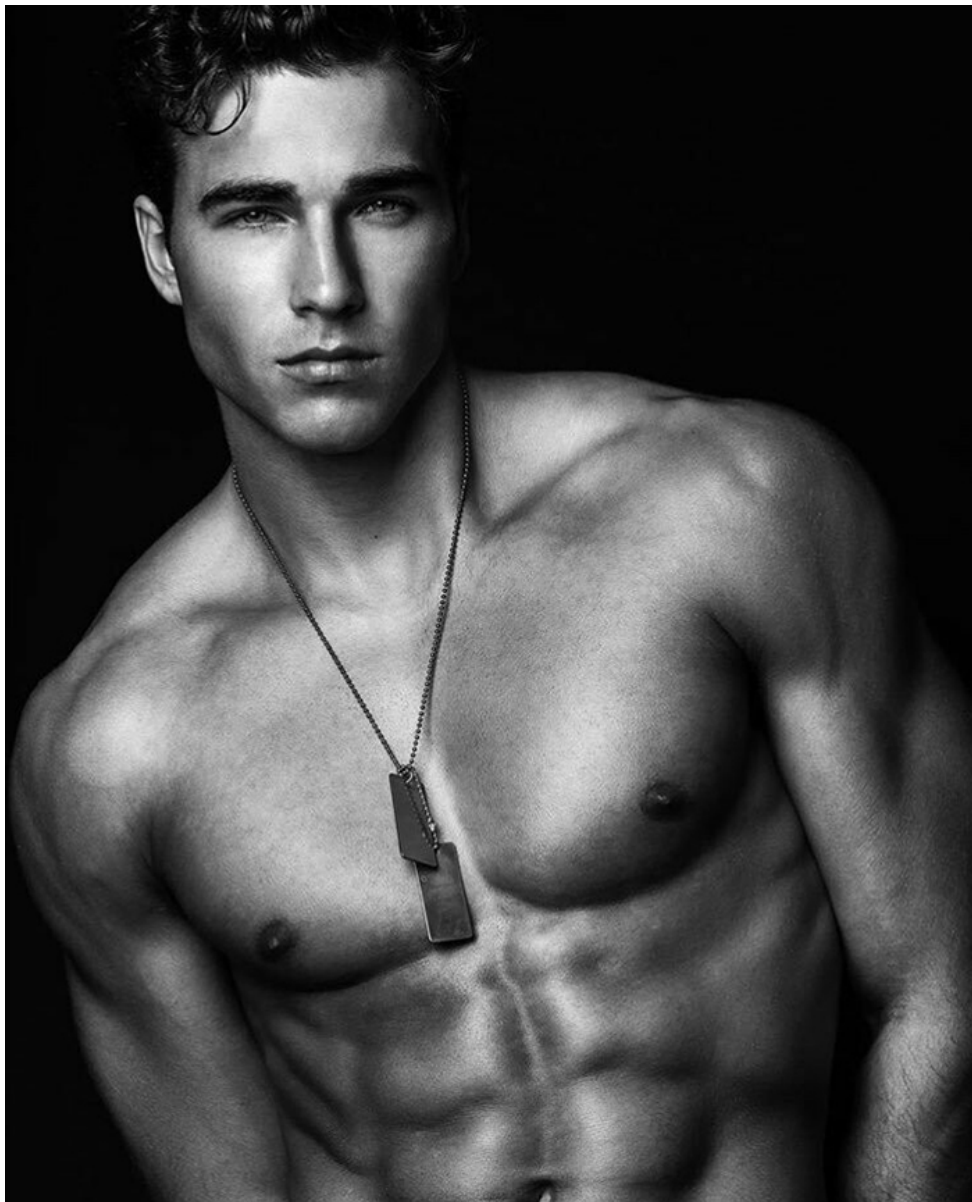

## NIC PALLADINO

HAIR: BROWN

EYES: GREEN

HEIGHT: 6' 2"

INSEAM: 33

WAIST: 32

SHIRT: L

SUIT: 40L

SHOE: 12

# Private Resort

PHOTOGRAPHER LEIGH KEILY  
STYLIST STEPHEN CONWAY

PERIODMAGZINE.COM

POLO SHIRT T-CRISTOPHER  
SHORTS T-CRISTOPHER

PERIOD 46

JON ISSUE 17 GBP £8  
NIC PALLADINO COVER

9 772053 967005 17

A full-page advertisement featuring a muscular man in a blue and white striped bikini posing on a beach. The background shows the ocean and a clear sky. The man is looking directly at the camera with his hand near his chin. Text is overlaid on the image.