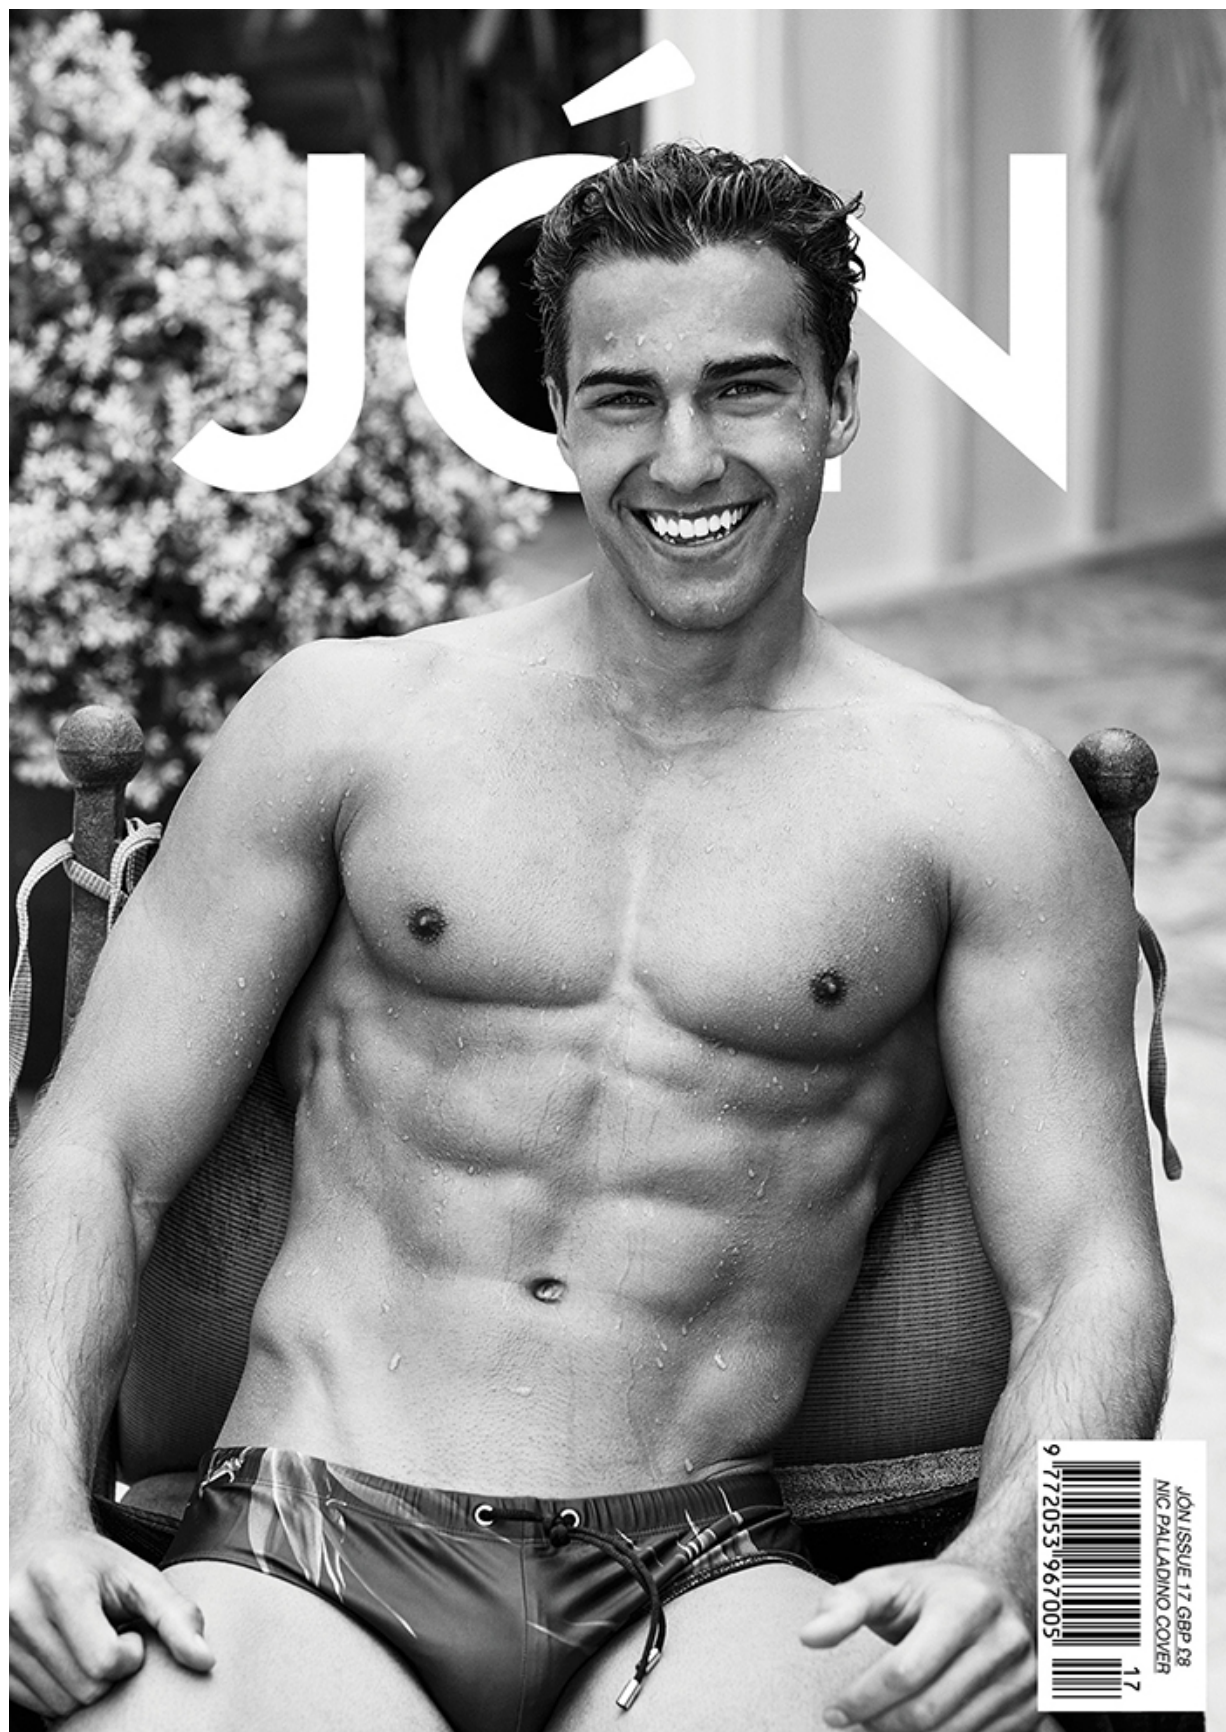

# Private Resort

PHOTOGRAPHER LEIGH KEILY  
STYLIST STEPHEN CONWAY

PERIODMAGZINE.COM

POLO SHIRT T-CRISTOPHER  
SHORTS T-CRISTOPHER

PERIOD 46

JON ISSUE 17 GBP £8  
NIC PALLADINO COVER

9 772053 967005 17

A full-page advertisement featuring a muscular man in a blue and white striped bikini posing on a beach. The background shows the ocean and a clear sky. The man is looking directly at the camera with his hand near his chin. Text is overlaid on the image.