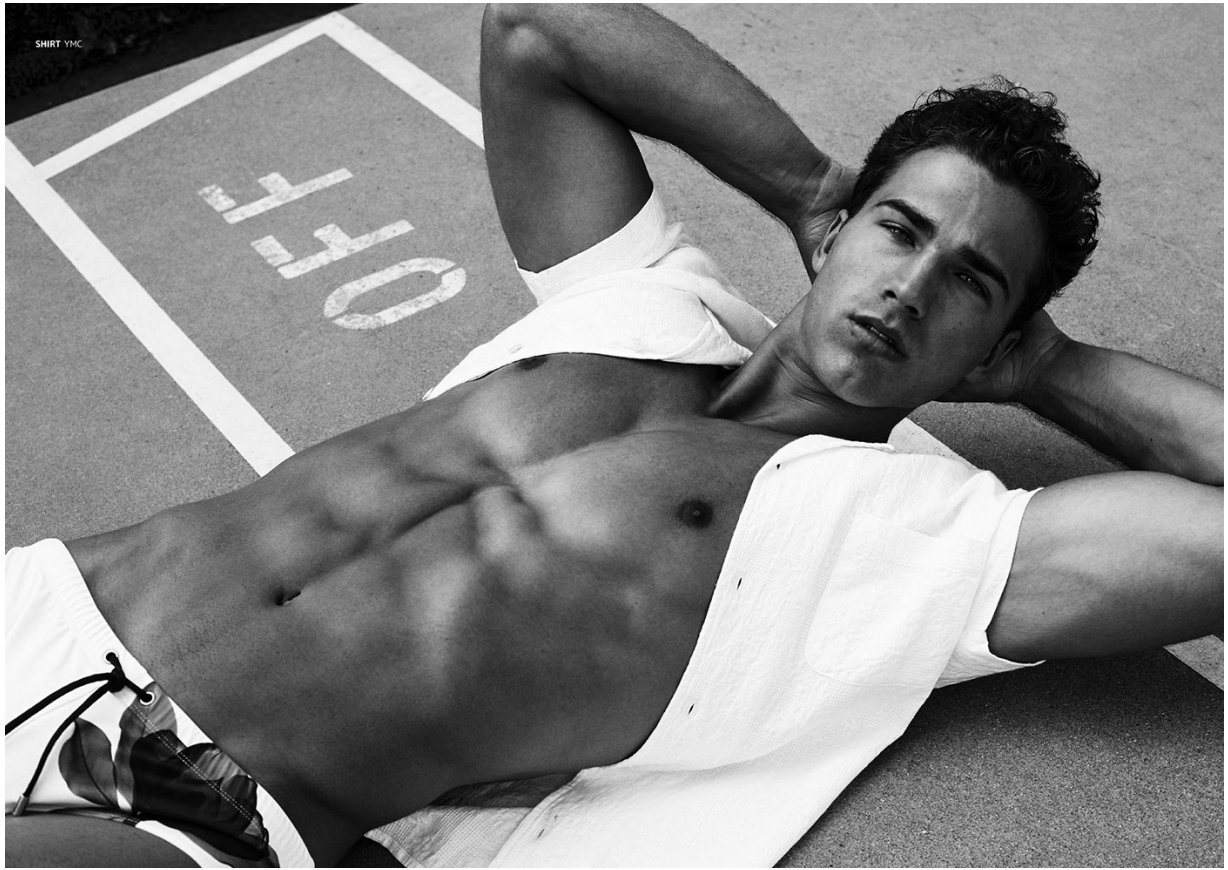

# Private Resort

PHOTOGRAPHER LEIGH KEILY  
STYLIST STEPHEN CONWAY

PERIODMAGZINE.COM

POLO SHIRT T-CRISTOPHER  
SHORTS T-CRISTOPHER

PERIOD 46

JON ISSUE 17 GBP £8  
NIC PALLADINO COVER

9 772053 967005 17

A full-page advertisement featuring a muscular man in a blue and white striped bikini posing on a beach. The background shows the ocean and a clear sky. The man is looking directly at the camera with his hand near his chin. Text is overlaid on the image.