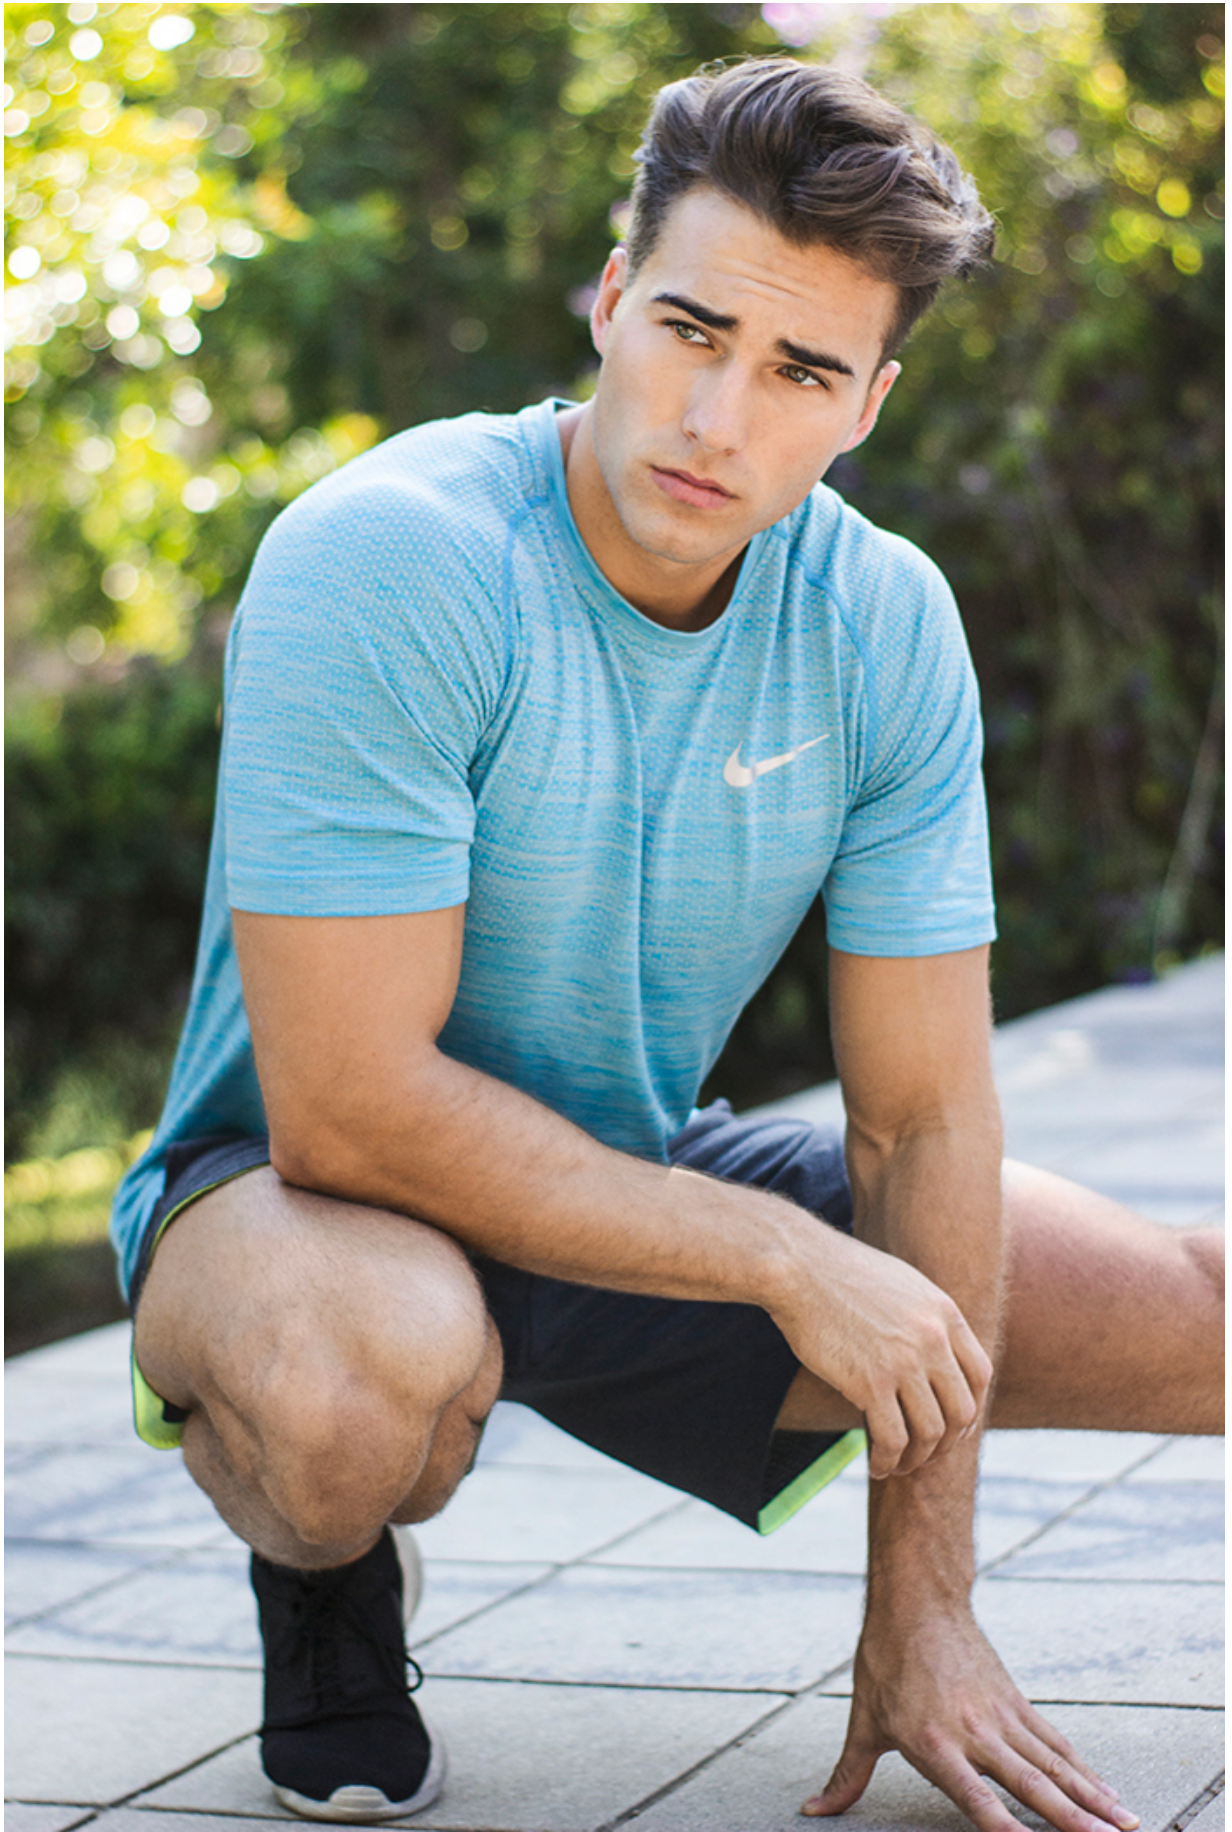

# Private Resort

PHOTOGRAPHER LEIGH KEILY  
STYLIST STEPHEN CONWAY

PERIODMAGZINE.COM

POLO SHIRT T-CRISTOPHER  
SHORTS T-CRISTOPHER

PERIOD 46

JON ISSUE 17 GBP £8  
NIC PALLADINO COVER

9 772053 967005 17

A full-page advertisement featuring a muscular man in a blue and white striped bikini posing on a beach. The background shows the ocean and a clear sky. The man is looking directly at the camera with his hand near his chin. Text is overlaid on the image.