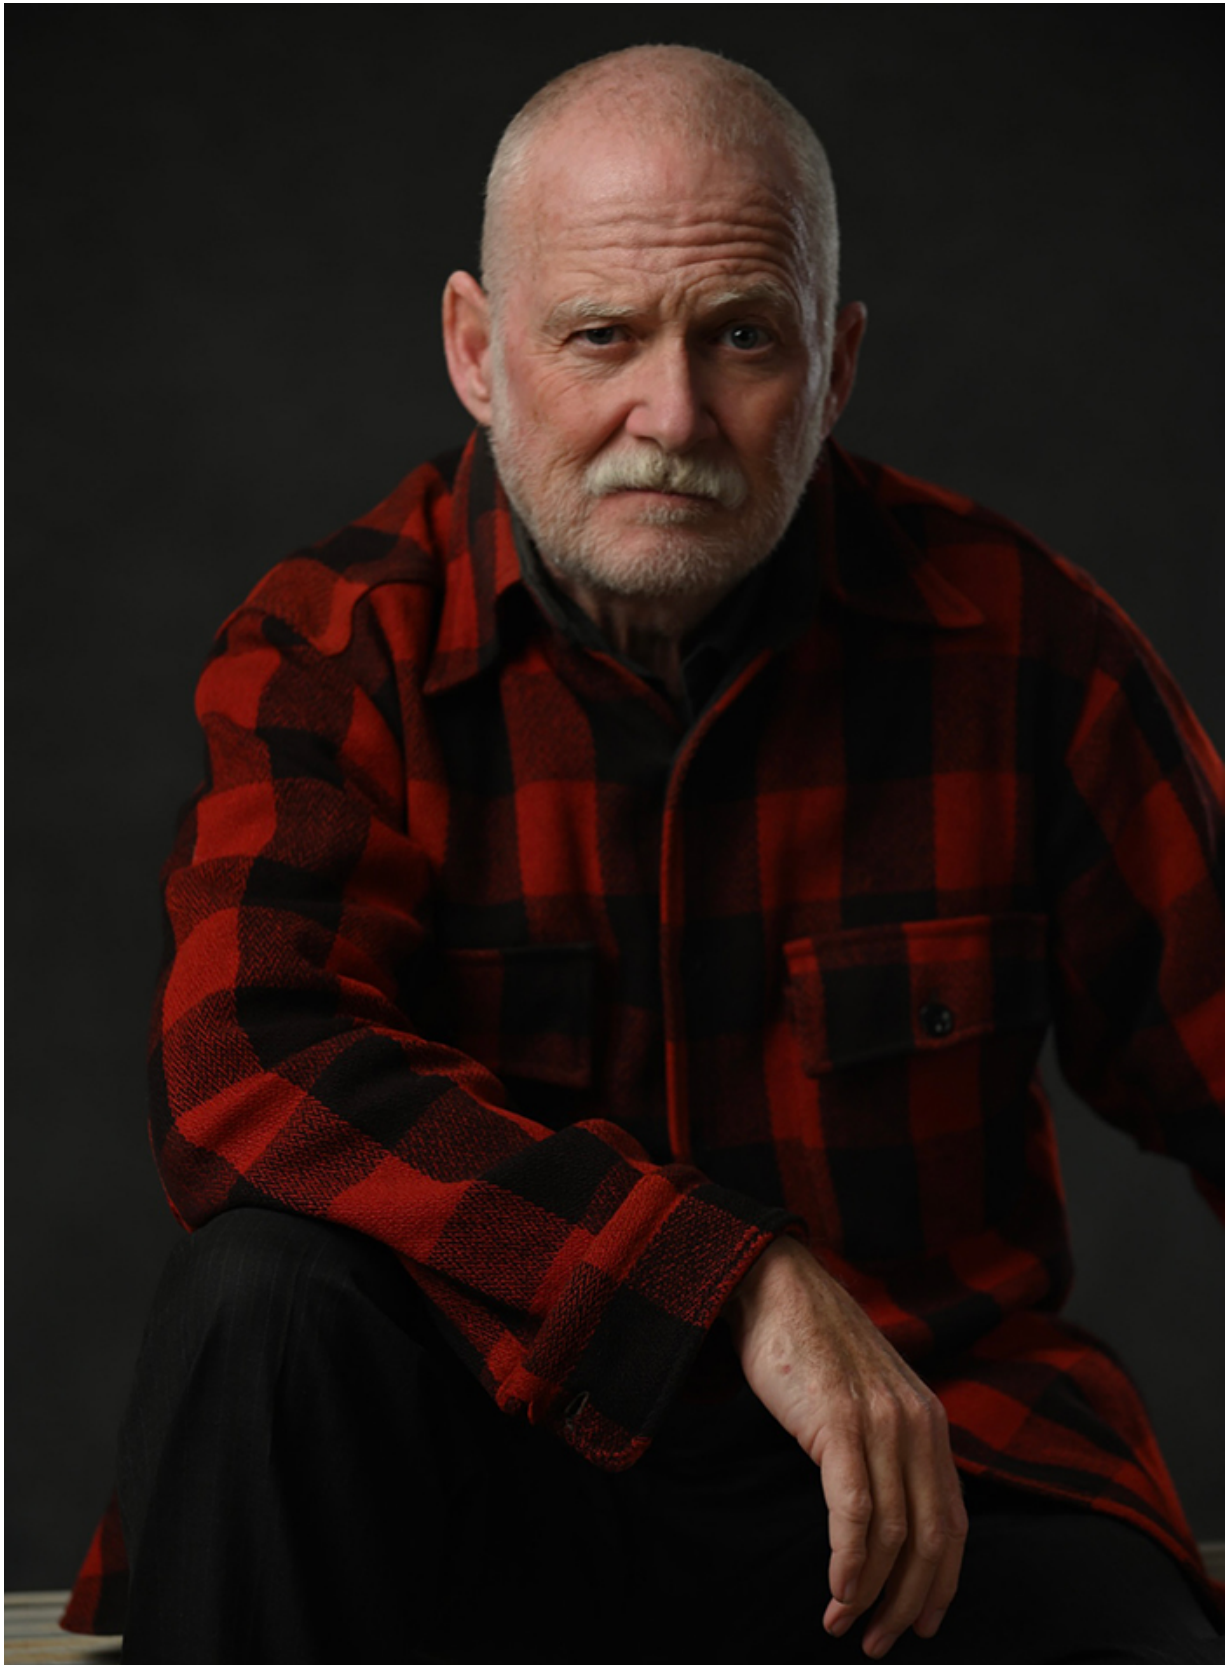

BRANDMODELS

KEVIN MULLEN

HAIR: WHITE/GRAY

EYES: BLUE

HEIGHT: 5' 9"

INSEAM: 32

WAIST: 33

SHIRT: L

SUIT: 42

SHOE: 8

DSC_0657-.jpg

 Tom O'Connor
PHOTOGRAPHY