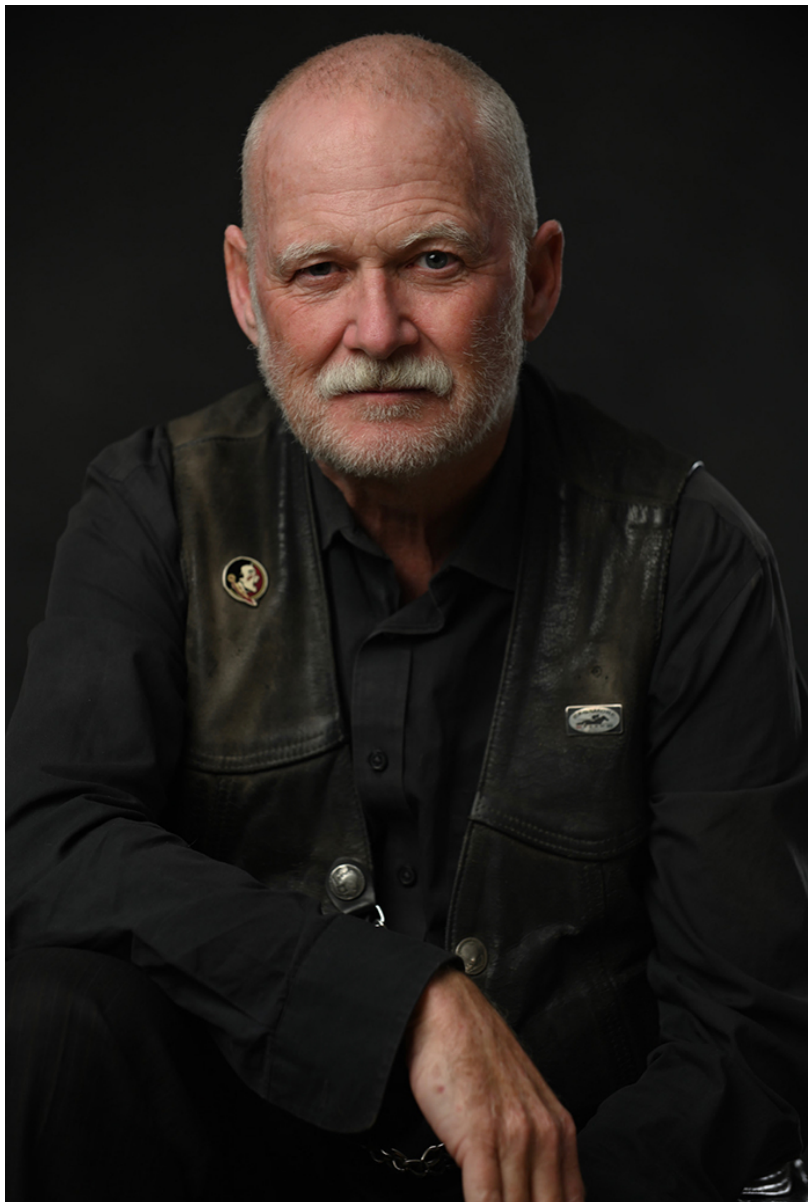

BRANDMODELS

KEVIN MULLEN

HAIR: WHITE/GRAY

EYES: BLUE

HEIGHT: 5' 9"

INSEAM: 32

WAIST: 33

SHIRT: L

SUIT: 42

SHOE: 8

DSC_0657-.jpg

 Tom O'Connor
PHOTOGRAPHY