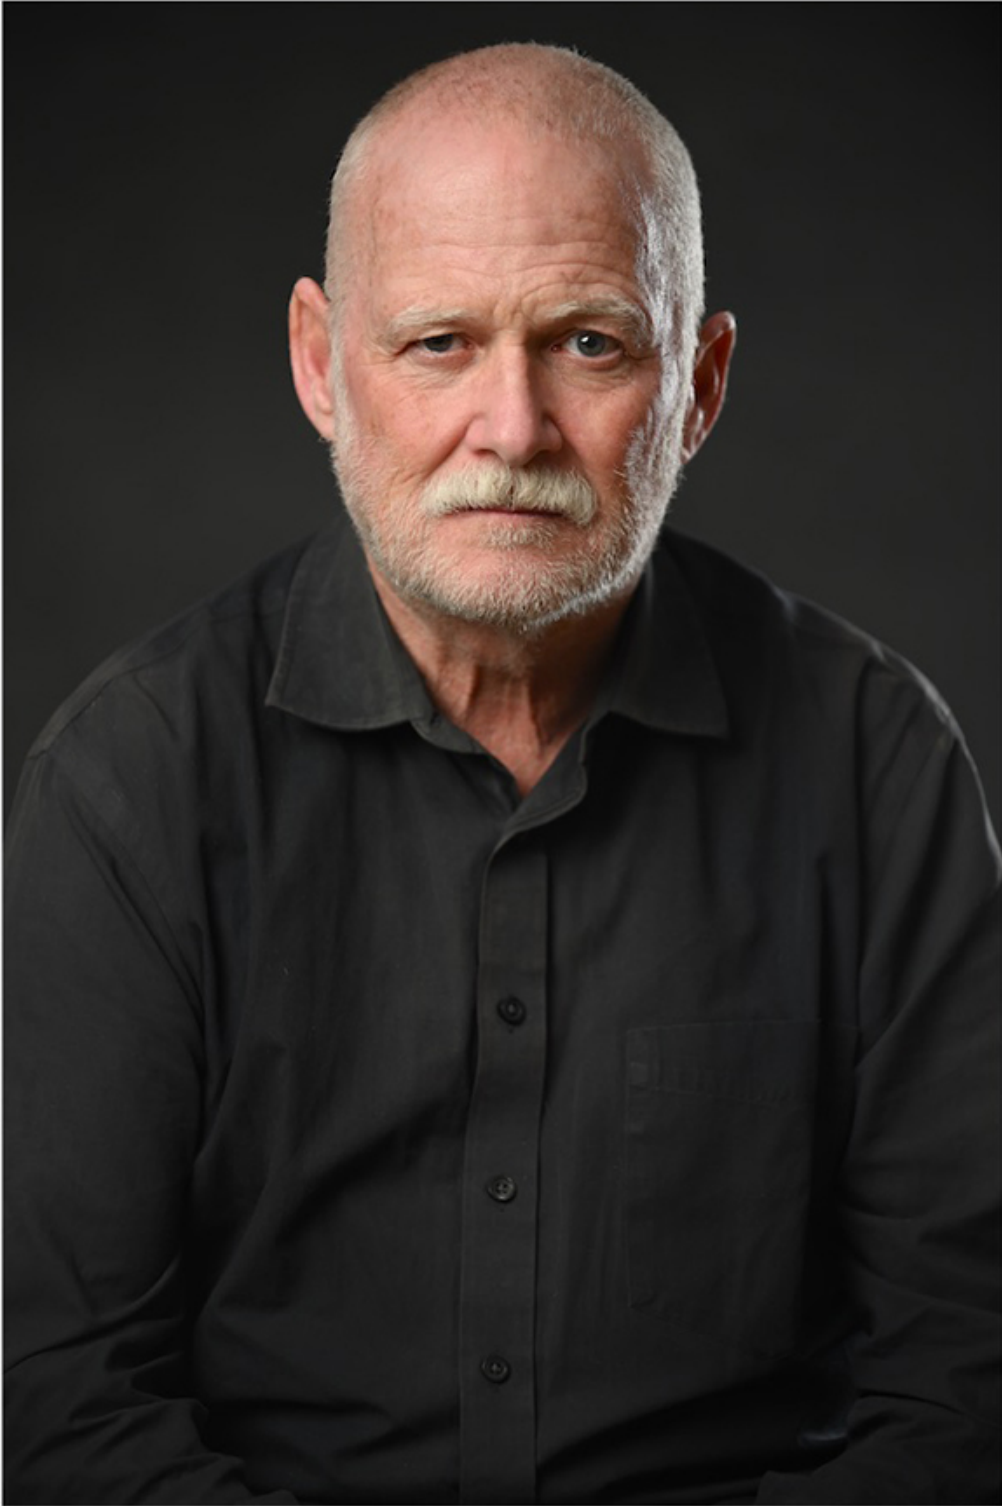

BRANDMODELS

KEVIN MULLEN

HAIR: WHITE/GRAY

EYES: BLUE

HEIGHT: 5' 9"

INSEAM: 32

WAIST: 33

SHIRT: L

SUIT: 42

SHOE: 8

DSC_0657-.jpg

 Tom O'Connor
PHOTOGRAPHY