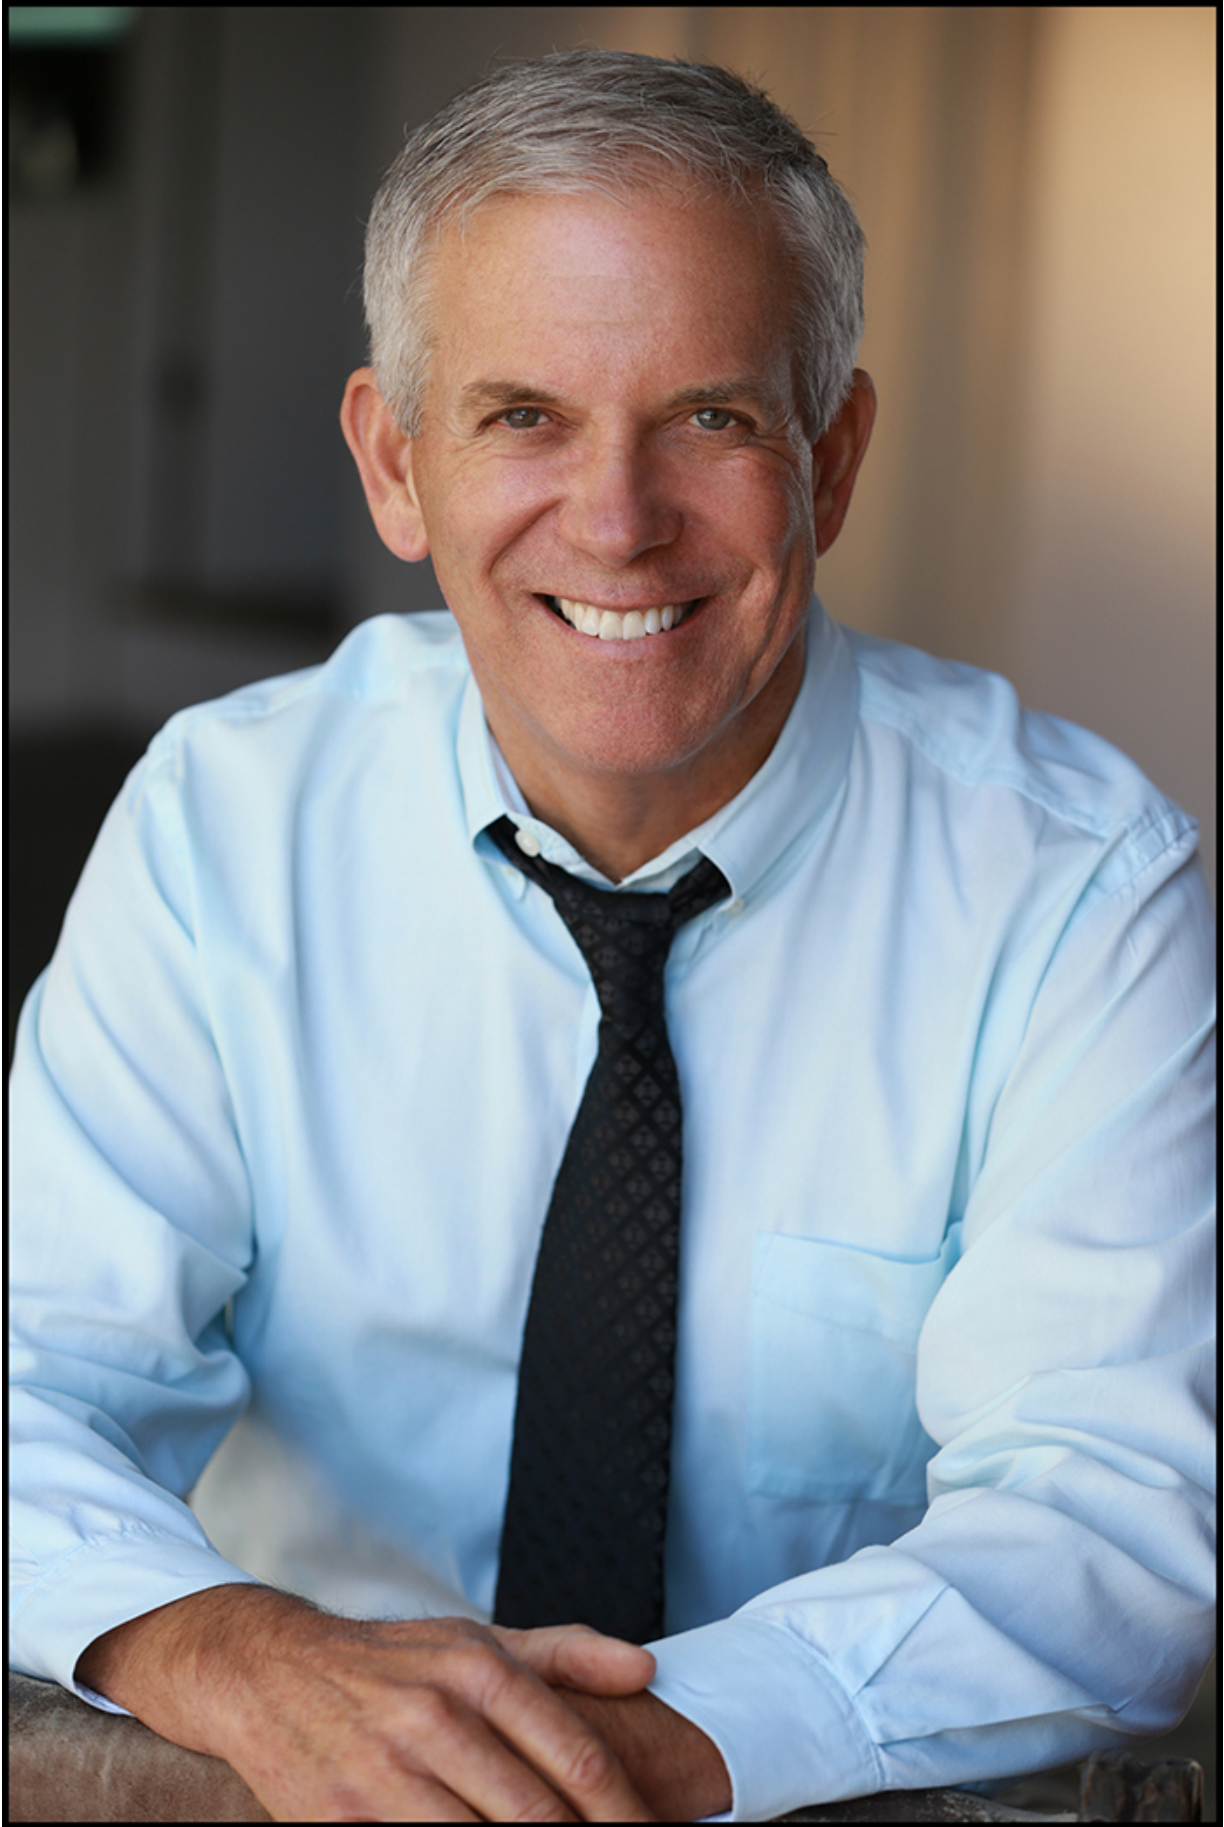

BRANDMODELS

PAT PATTISON

HAIR: WHITE/GRAY

EYES: BLUE

HEIGHT: 5' 10"

INSEAM: 31

WAIST: 34

SHIRT: L

SUIT: 42R

SHOE: 10-11

Keli Squires Taylor Photography