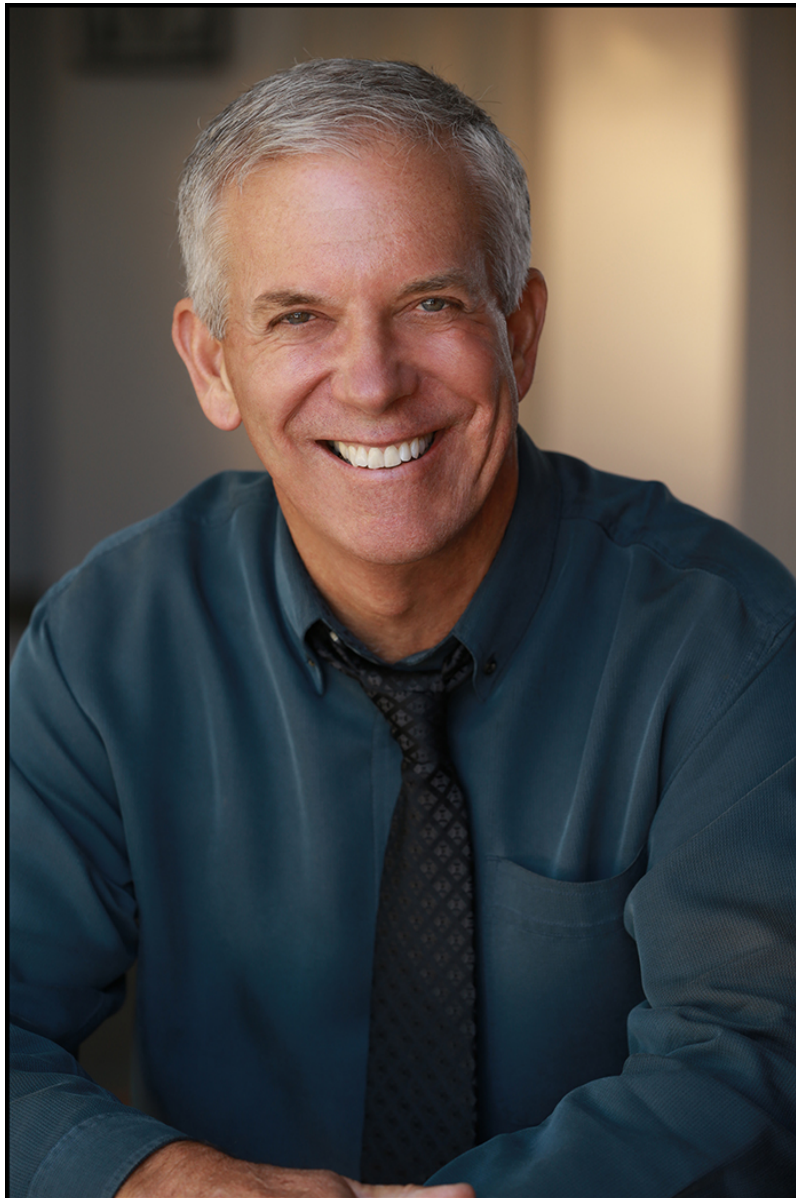

BRANDMODELS

PAT PATTISON

HAIR: WHITE/GRAY

EYES: BLUE

HEIGHT: 5' 10"

INSEAM: 31

WAIST: 34

SHIRT: L

SUIT: 42R

SHOE: 10-11

Keli Squires Taylor Photography