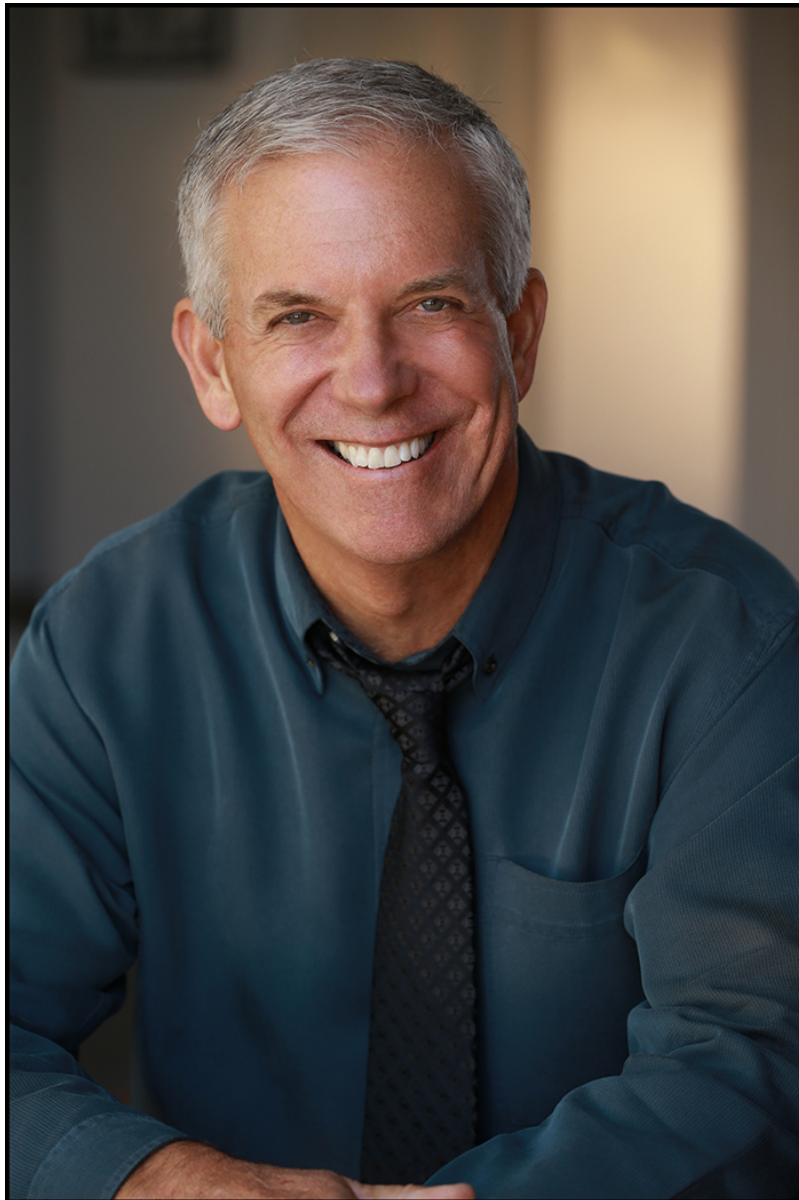

BRANDMODELS

PAT PATTISON

HAIR: WHITE/GRAY

EYES: BLUE

HEIGHT: 5' 10"

INSEAM: 31

WAIST: 34

SHIRT: L

SUIT: 42R

SHOE: 10-11

Keli Squires Taylor Photography