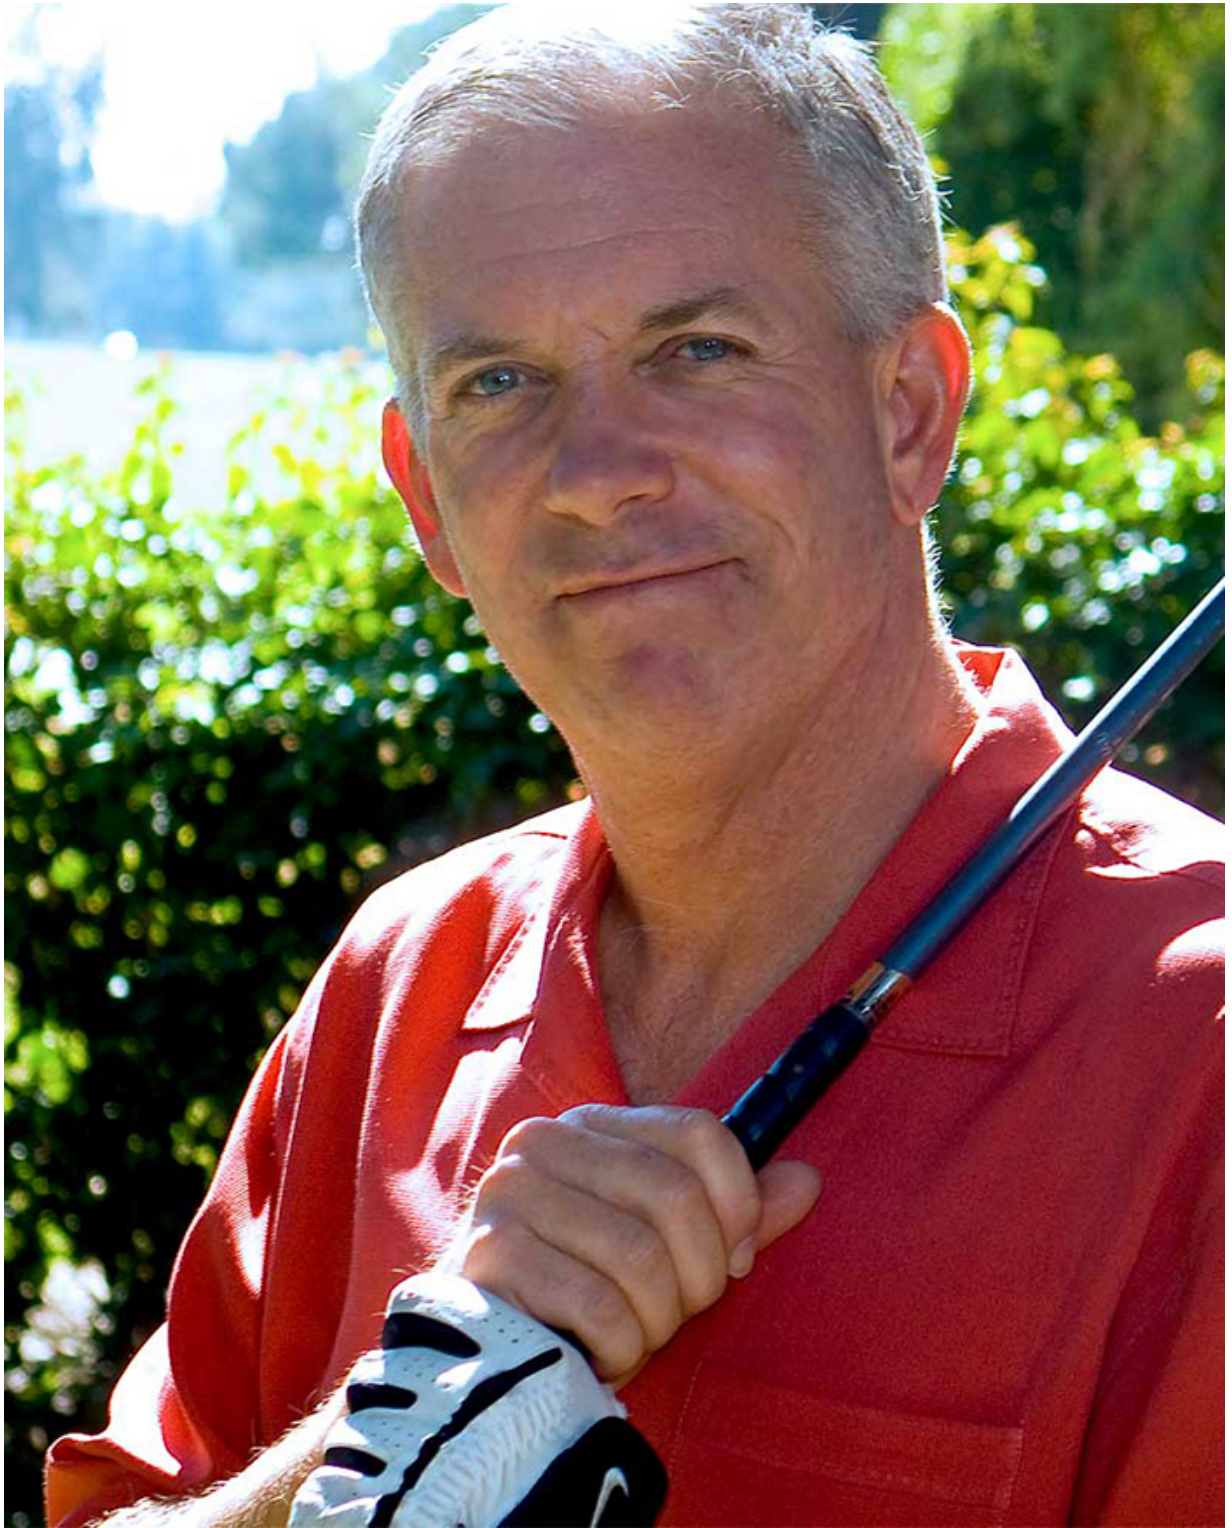

BRANDMODELS

PAT PATTISON

HAIR: WHITE/GRAY

EYES: BLUE

HEIGHT: 5' 10"

INSEAM: 31

WAIST: 34

SHIRT: L

SUIT: 42R

SHOE: 10-11

Keli Squires Taylor Photography