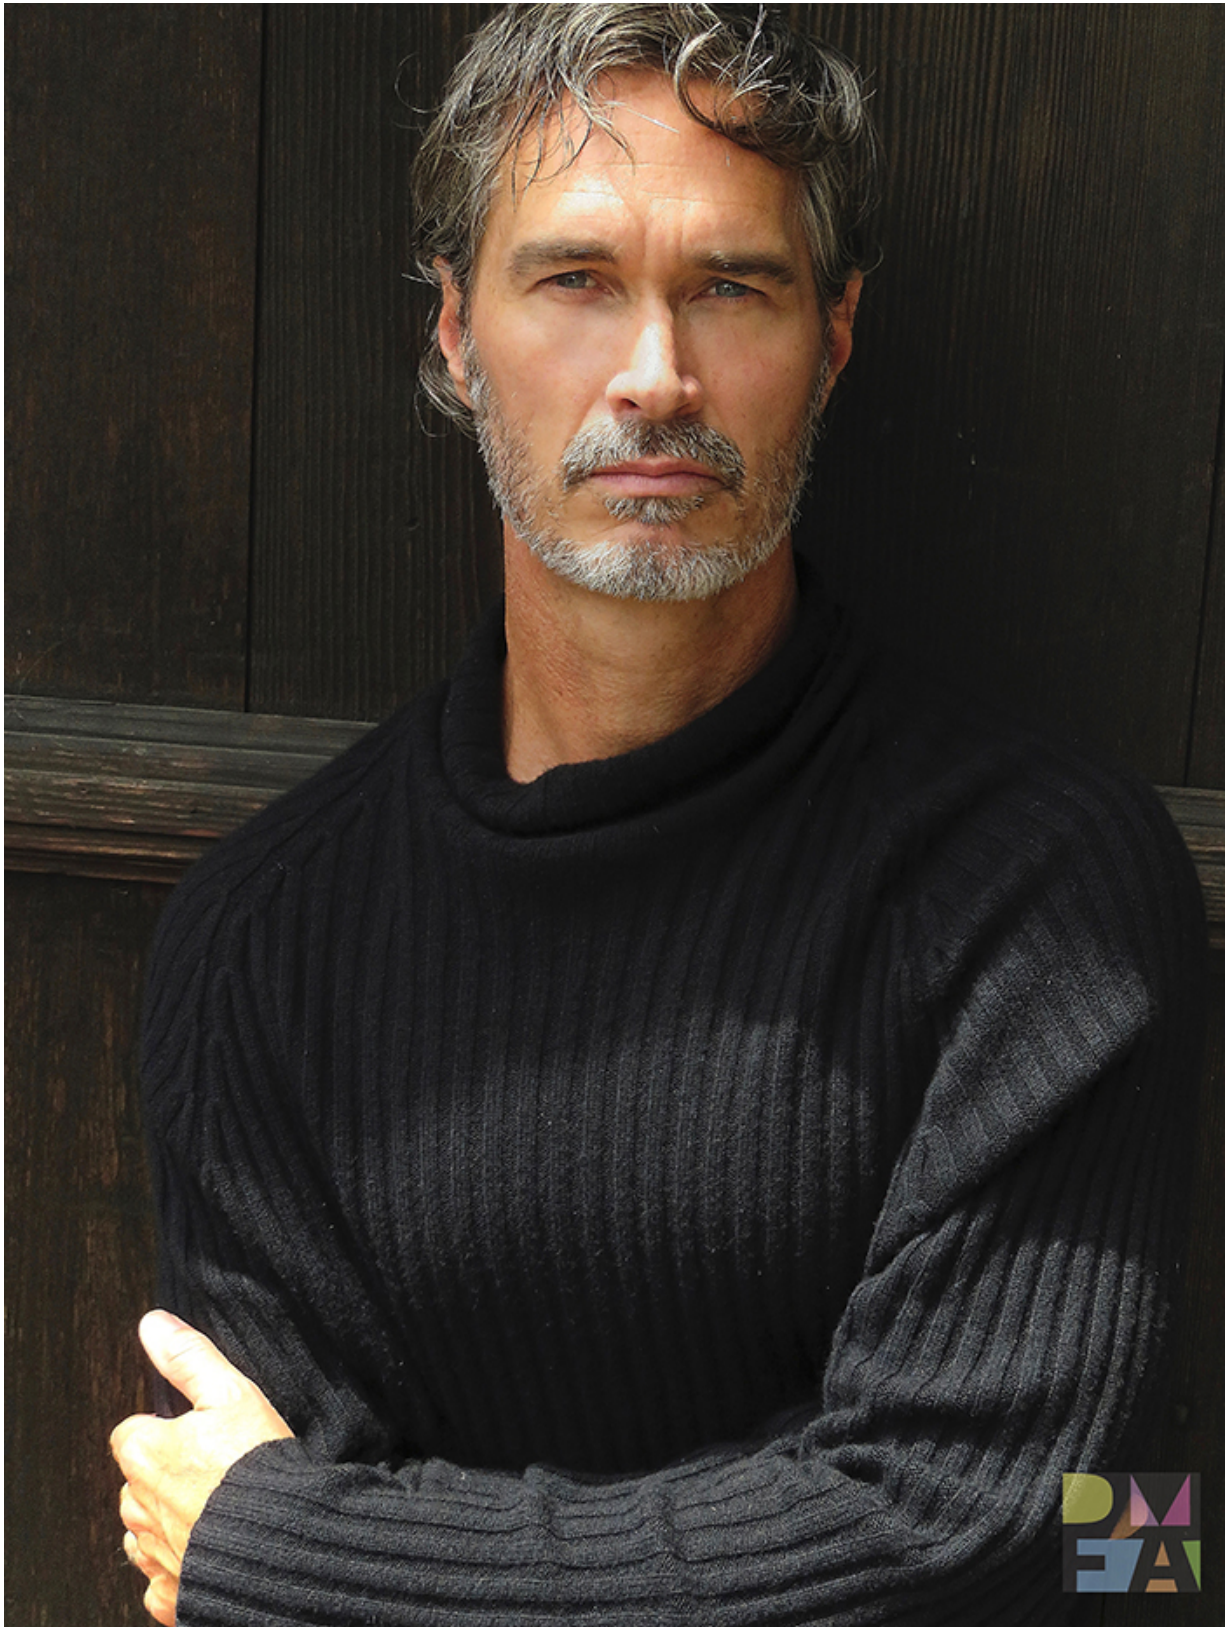

BRANDMODELS

GRAHAM GUESS

HAIR: WHITE/GRAY

EYES: BLUE

HEIGHT: 6' 4"

INSEAM: 32/34

WAIST: 32

SHIRT: L

SUIT: 42L

SHOE: 12

FEEDBACK

Catch what moves you

SCALA™

MEN'S COLLECTION BY DORFMAN PACIFIC | WINTER 2020

SKIJORING | K239-ASST | PG 95

DPC™