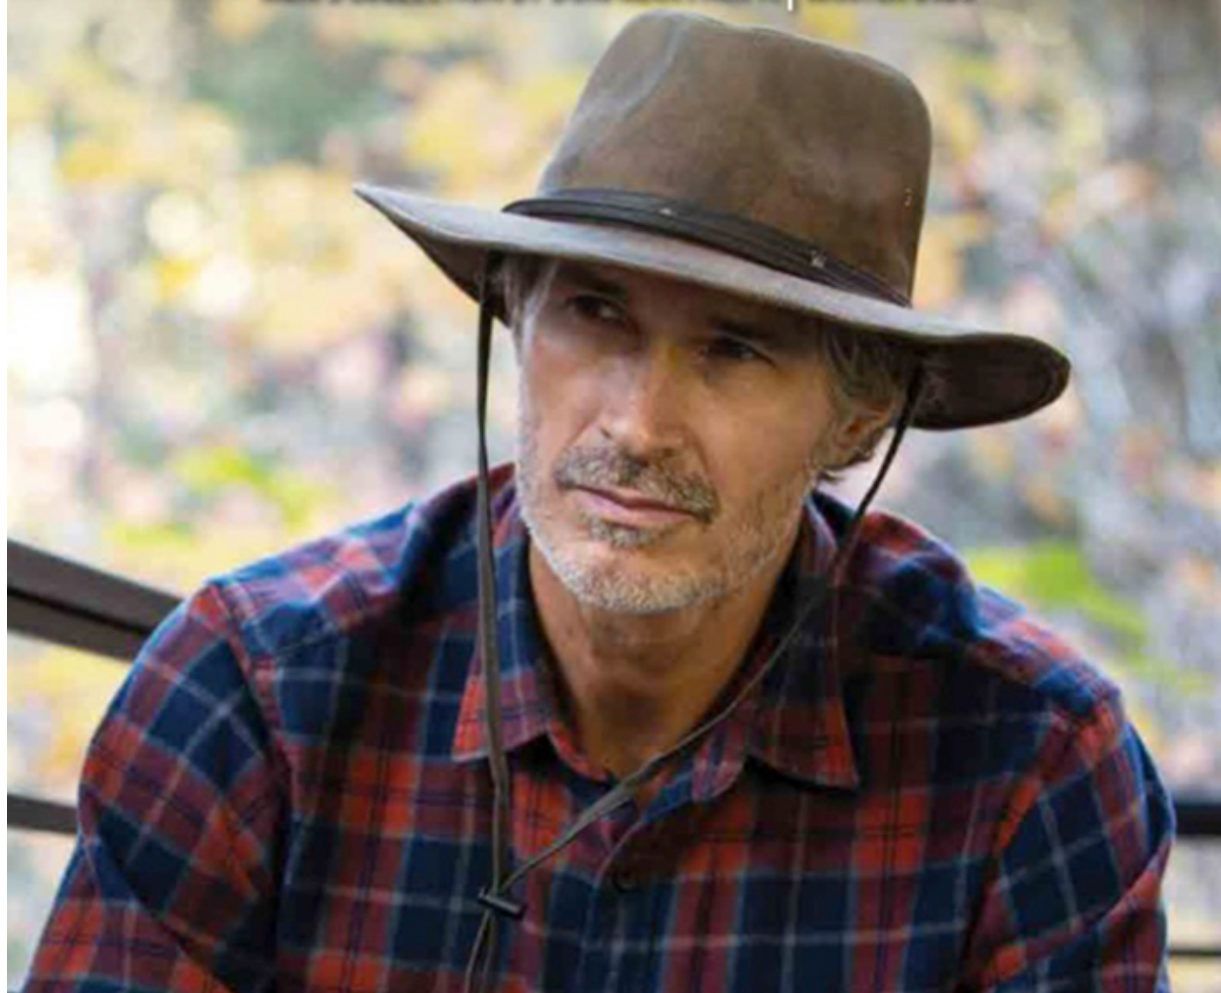

SUIT: 42L

SHOE: 12

FEEDBACK

Catch what moves you

SCALA™

MEN'S COLLECTION BY DORFMAN PACIFIC | WINTER 2020

SKIJORING | K239-ASST | PG 95

DPC™