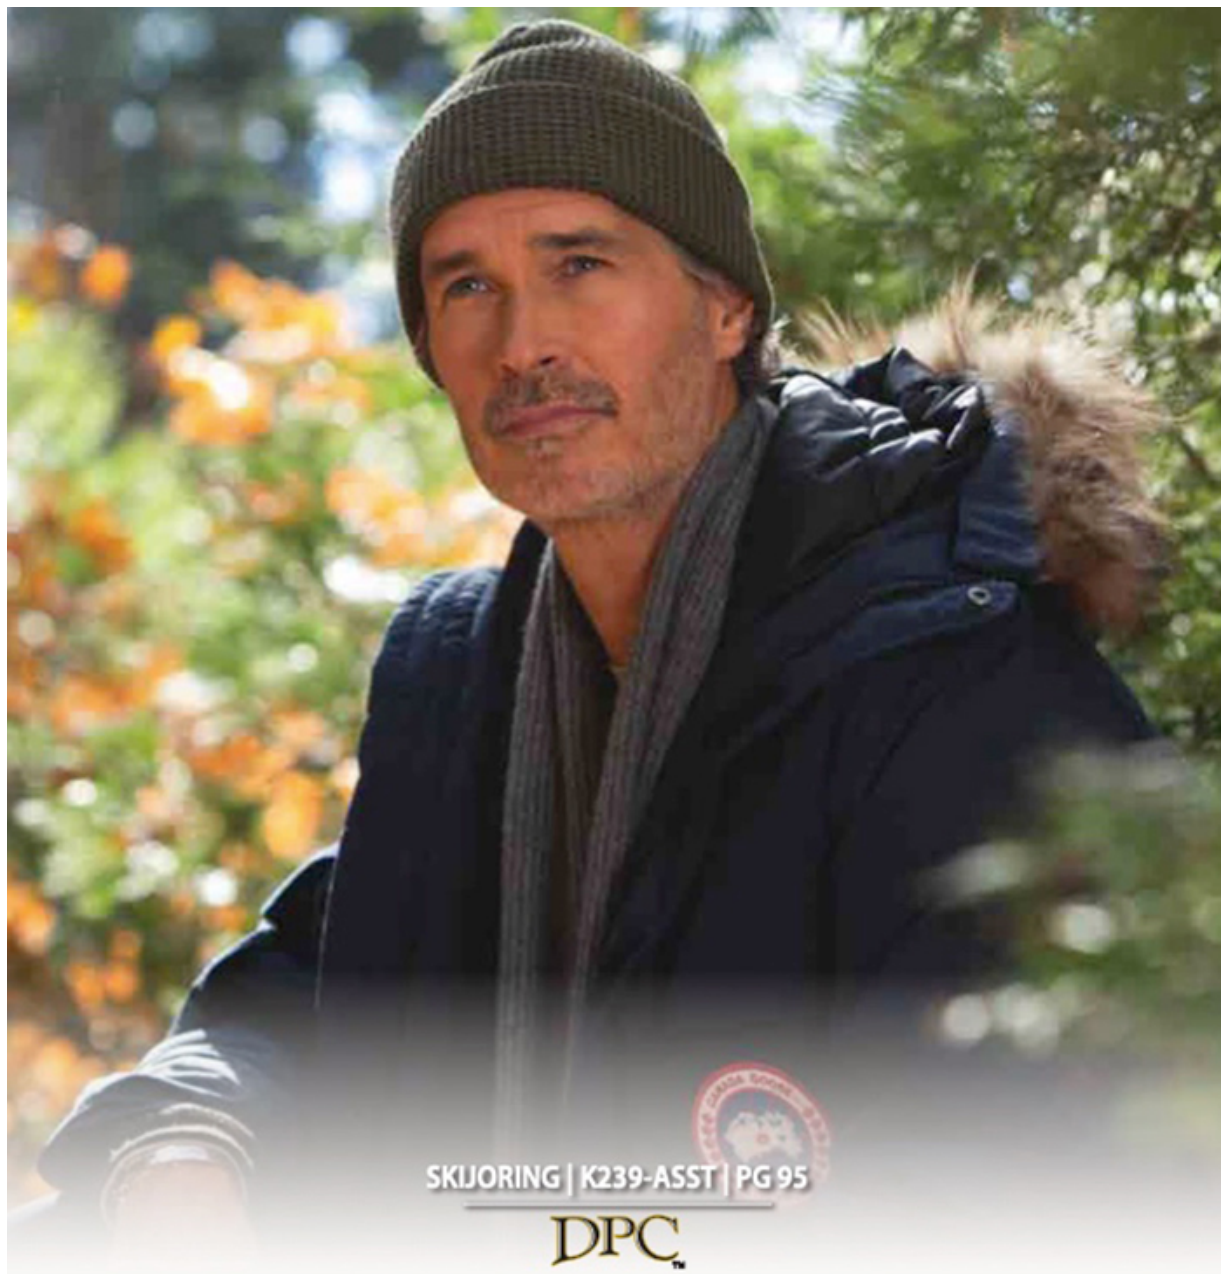

SUIT: 42L

SHOE: 12

FEEDBACK

Catch what moves you

SCALA™

MEN'S COLLECTION BY DORFMAN PACIFIC | WINTER 2020

SKIJORING | K239-ASST | PG 95

DPC™