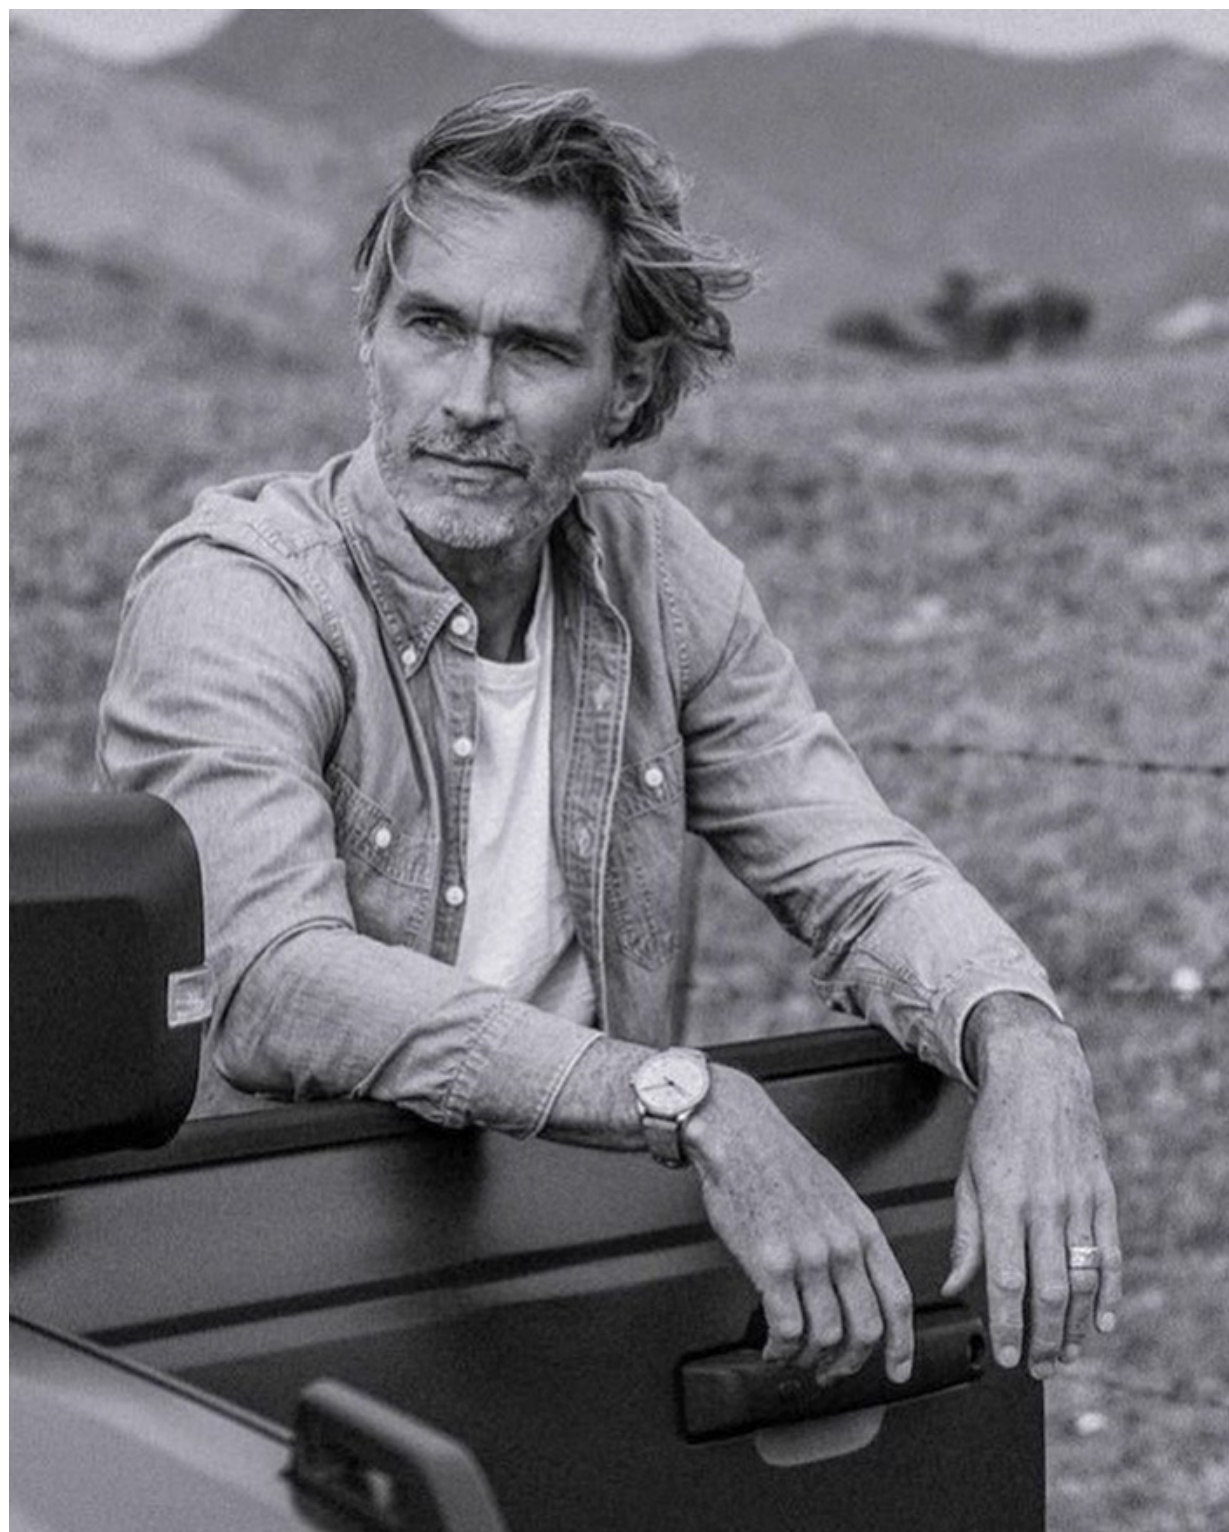

BRANDMODELS

GRAHAM GUESS

HAIR: WHITE/GRAY

EYES: BLUE

HEIGHT: 6' 4"

INSEAM: 32/34

WAIST: 32

SHIRT: L

SUIT: 42L

SHOE: 12

FEEDBACK

Catch what moves you

SCALA™

MEN'S COLLECTION BY DORFMAN PACIFIC | WINTER 2020

SKIJORING | K239-ASST | PG 95

DPC™