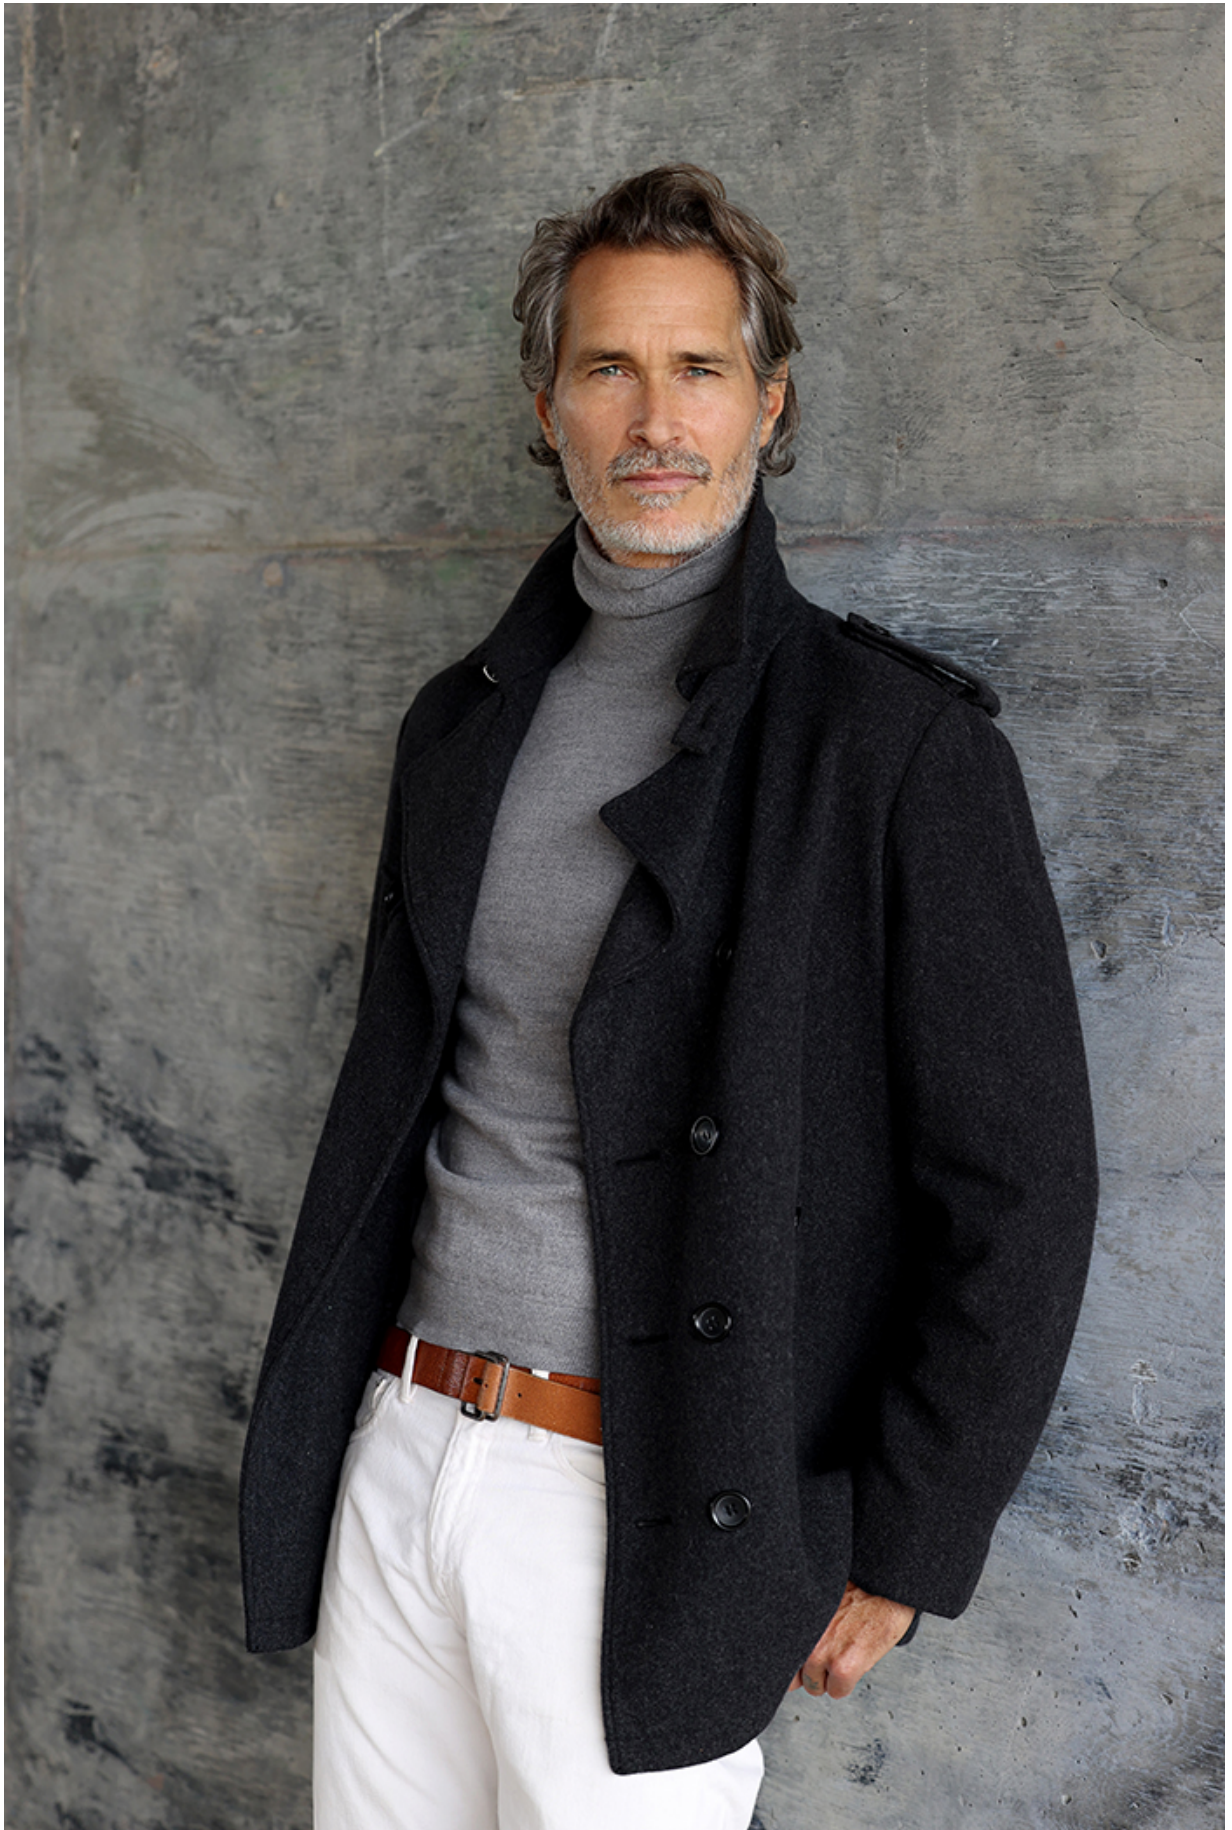

BRANDMODELS

GRAHAM GUESS

HAIR: WHITE/GRAY

EYES: BLUE

HEIGHT: 6' 4"

INSEAM: 32/34

WAIST: 32

SHIRT: L

SUIT: 42L

SHOE: 12

FEEDBACK

Catch what moves you

SCALA™

MEN'S COLLECTION BY DORFMAN PACIFIC | WINTER 2020

SKIJORING | K239-ASST | PG 95

DPC™