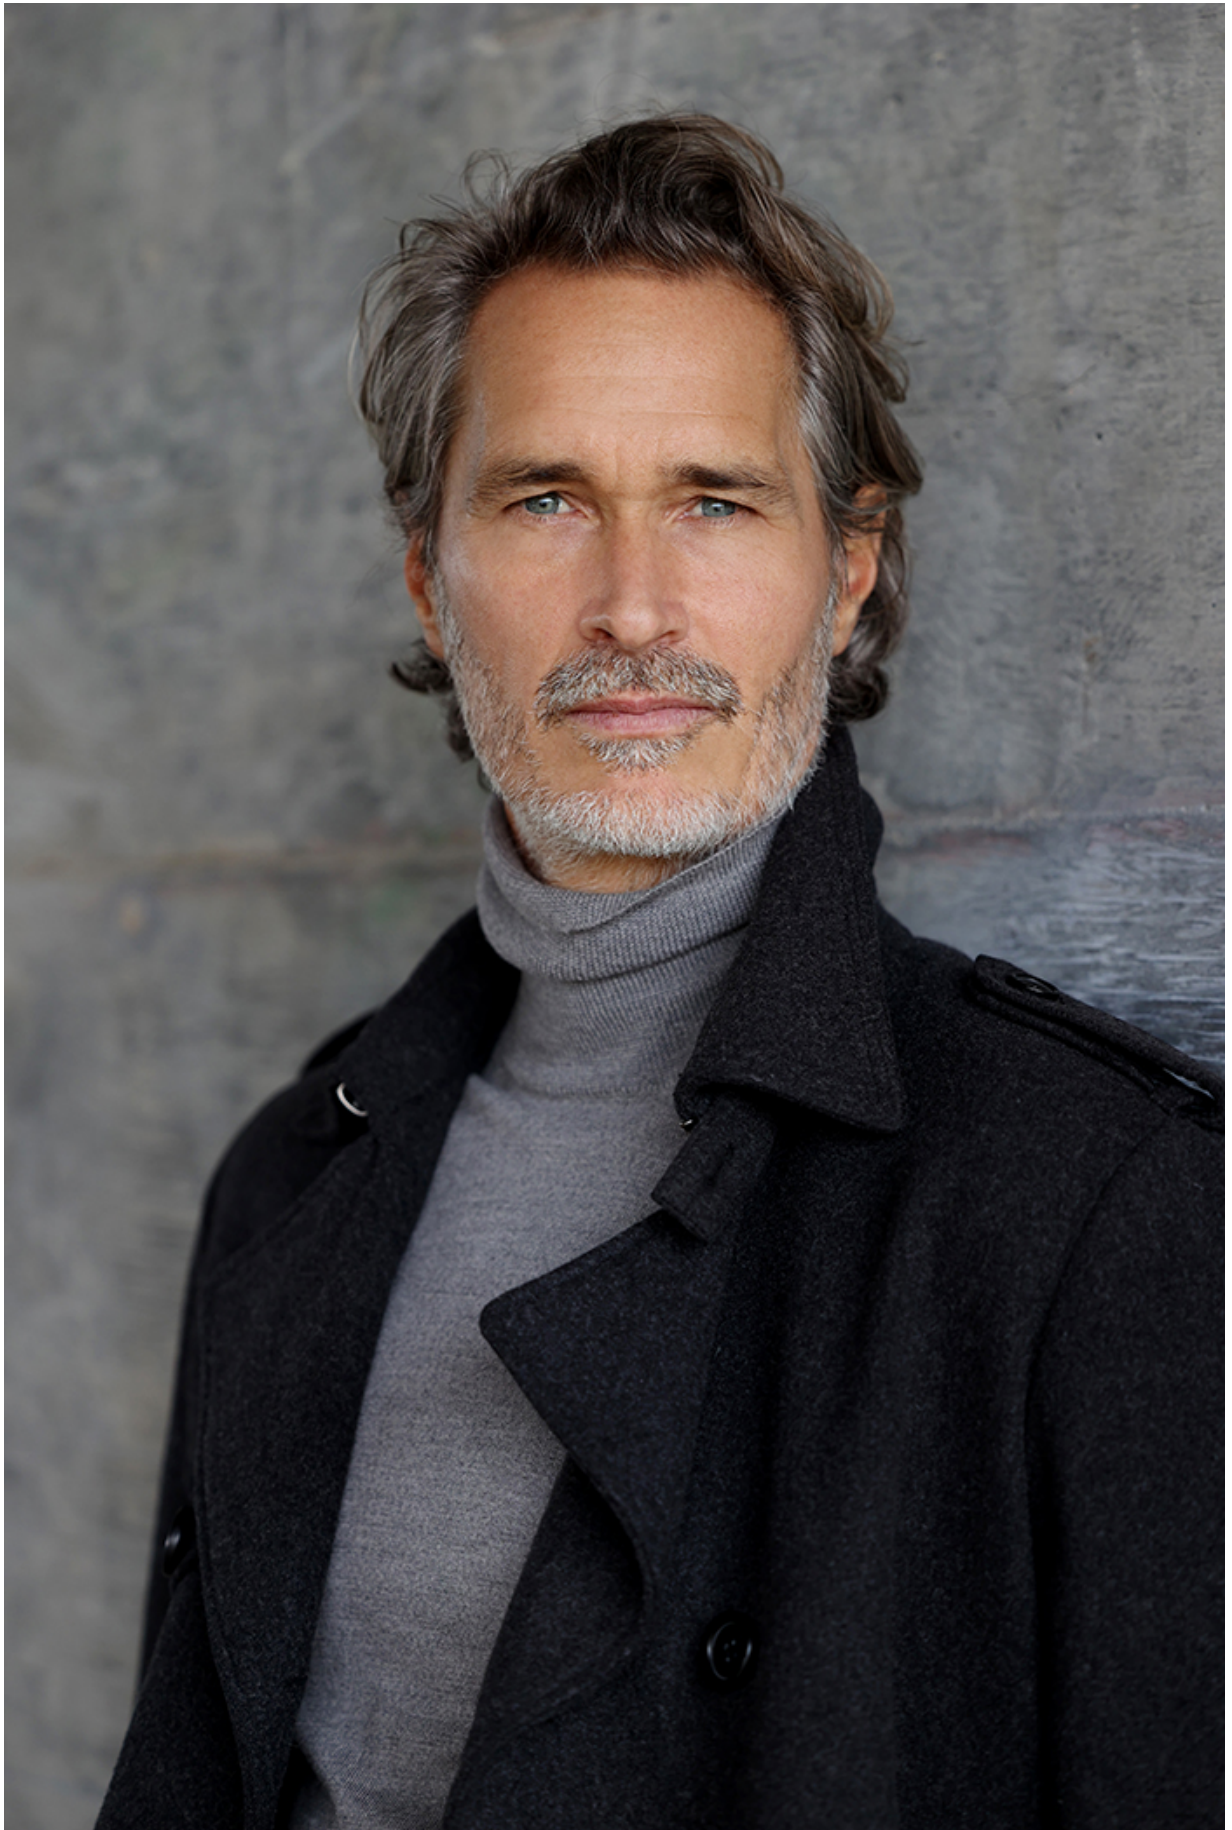

BRANDMODELS

GRAHAM GUESS

HAIR: WHITE/GRAY

EYES: BLUE

HEIGHT: 6' 4"

INSEAM: 32/34

WAIST: 32

SHIRT: L

SUIT: 42L

SHOE: 12

FEEDBACK

Catch what moves you

SCALA™

MEN'S COLLECTION BY DORFMAN PACIFIC | WINTER 2020

SKIJORING | K239-ASST | PG 95

DPC™