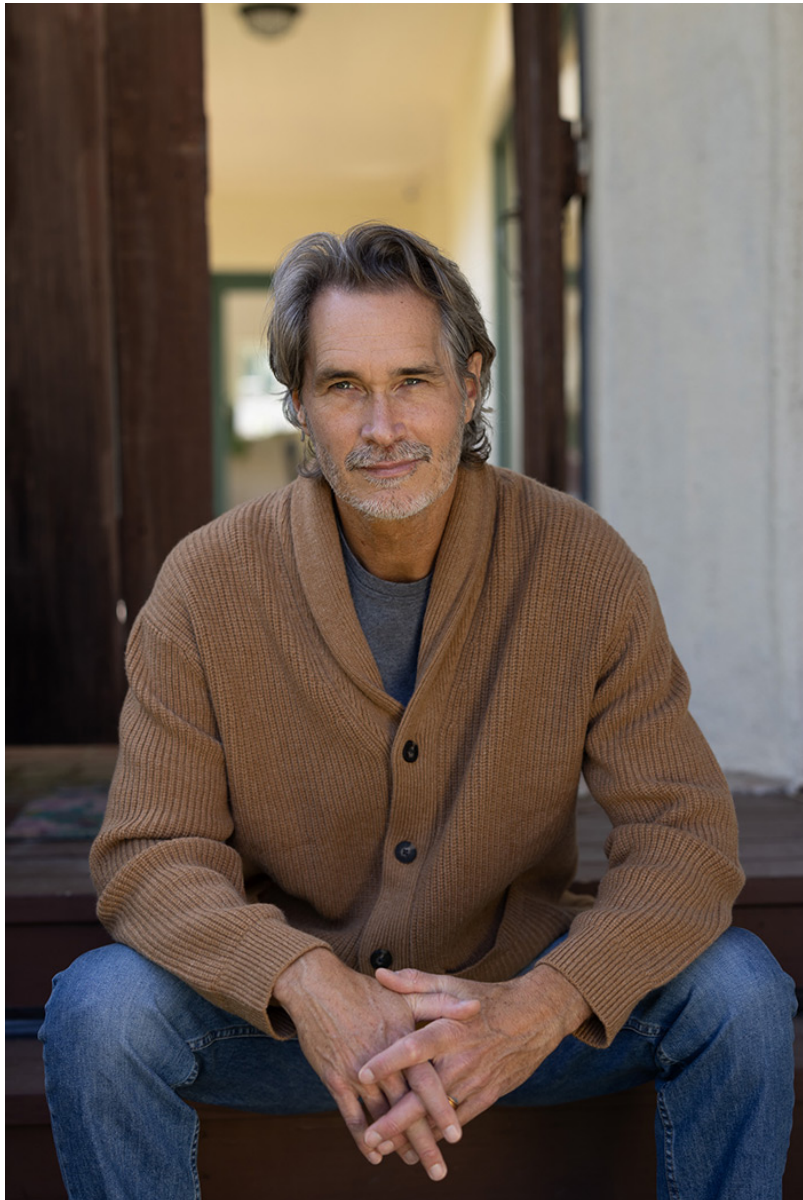

BRANDMODELS

GRAHAM GUESS

HAIR: WHITE/GRAY

EYES: BLUE

HEIGHT: 6' 4"

INSEAM: 32/34

WAIST: 32

SHIRT: L

SUIT: 42L

SHOE: 12

FEEDBACK

Catch what moves you

SCALA™

MEN'S COLLECTION BY DORFMAN PACIFIC | WINTER 2020

SKIJORING | K239-ASST | PG 95

DPC™