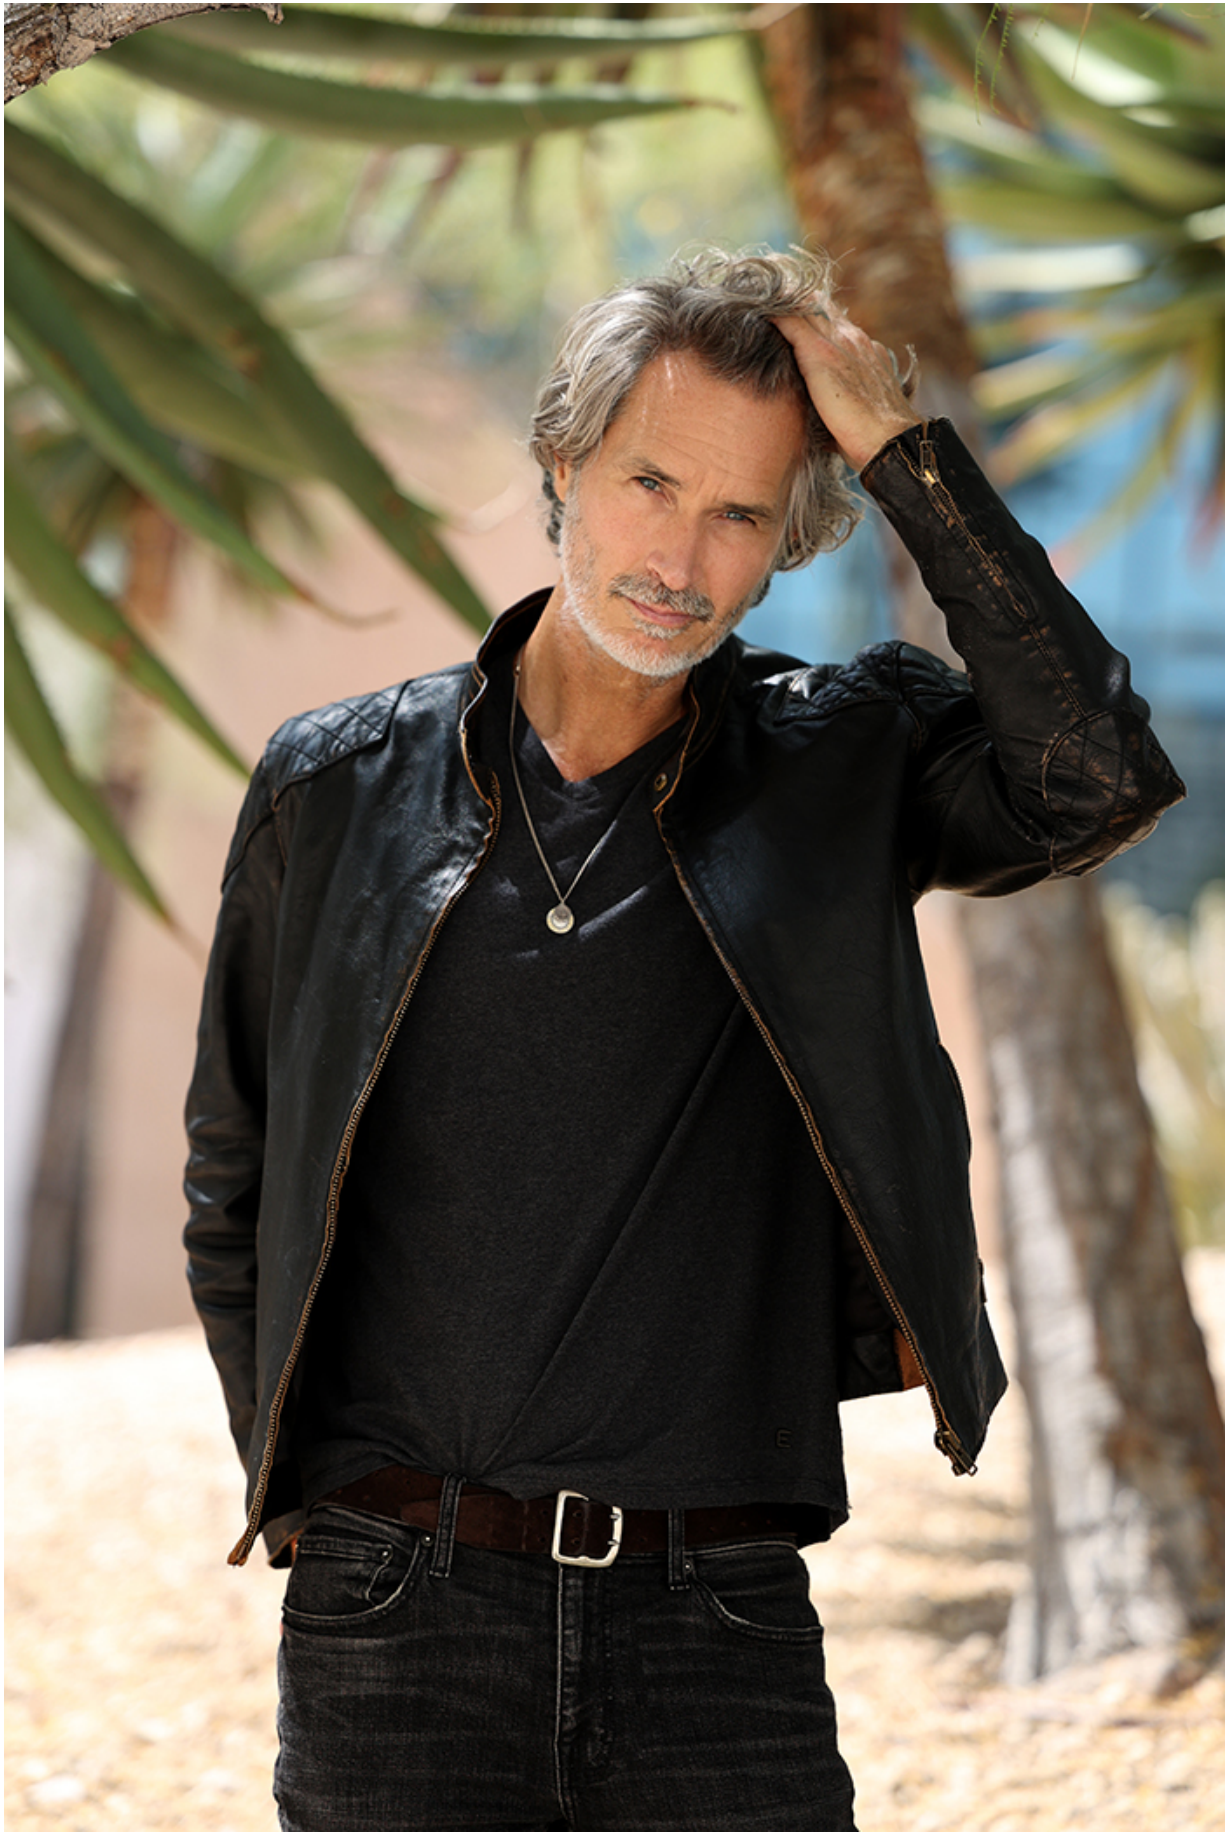

BRANDMODELS

GRAHAM GUESS

HAIR: WHITE/GRAY

EYES: BLUE

HEIGHT: 6' 4"

INSEAM: 32/34

WAIST: 32

SHIRT: L

SUIT: 42L

SHOE: 12

FEEDBACK

Catch what moves you

SCALA™

MEN'S COLLECTION BY DORFMAN PACIFIC | WINTER 2020

SKIJORING | K239-ASST | PG 95

DPC™