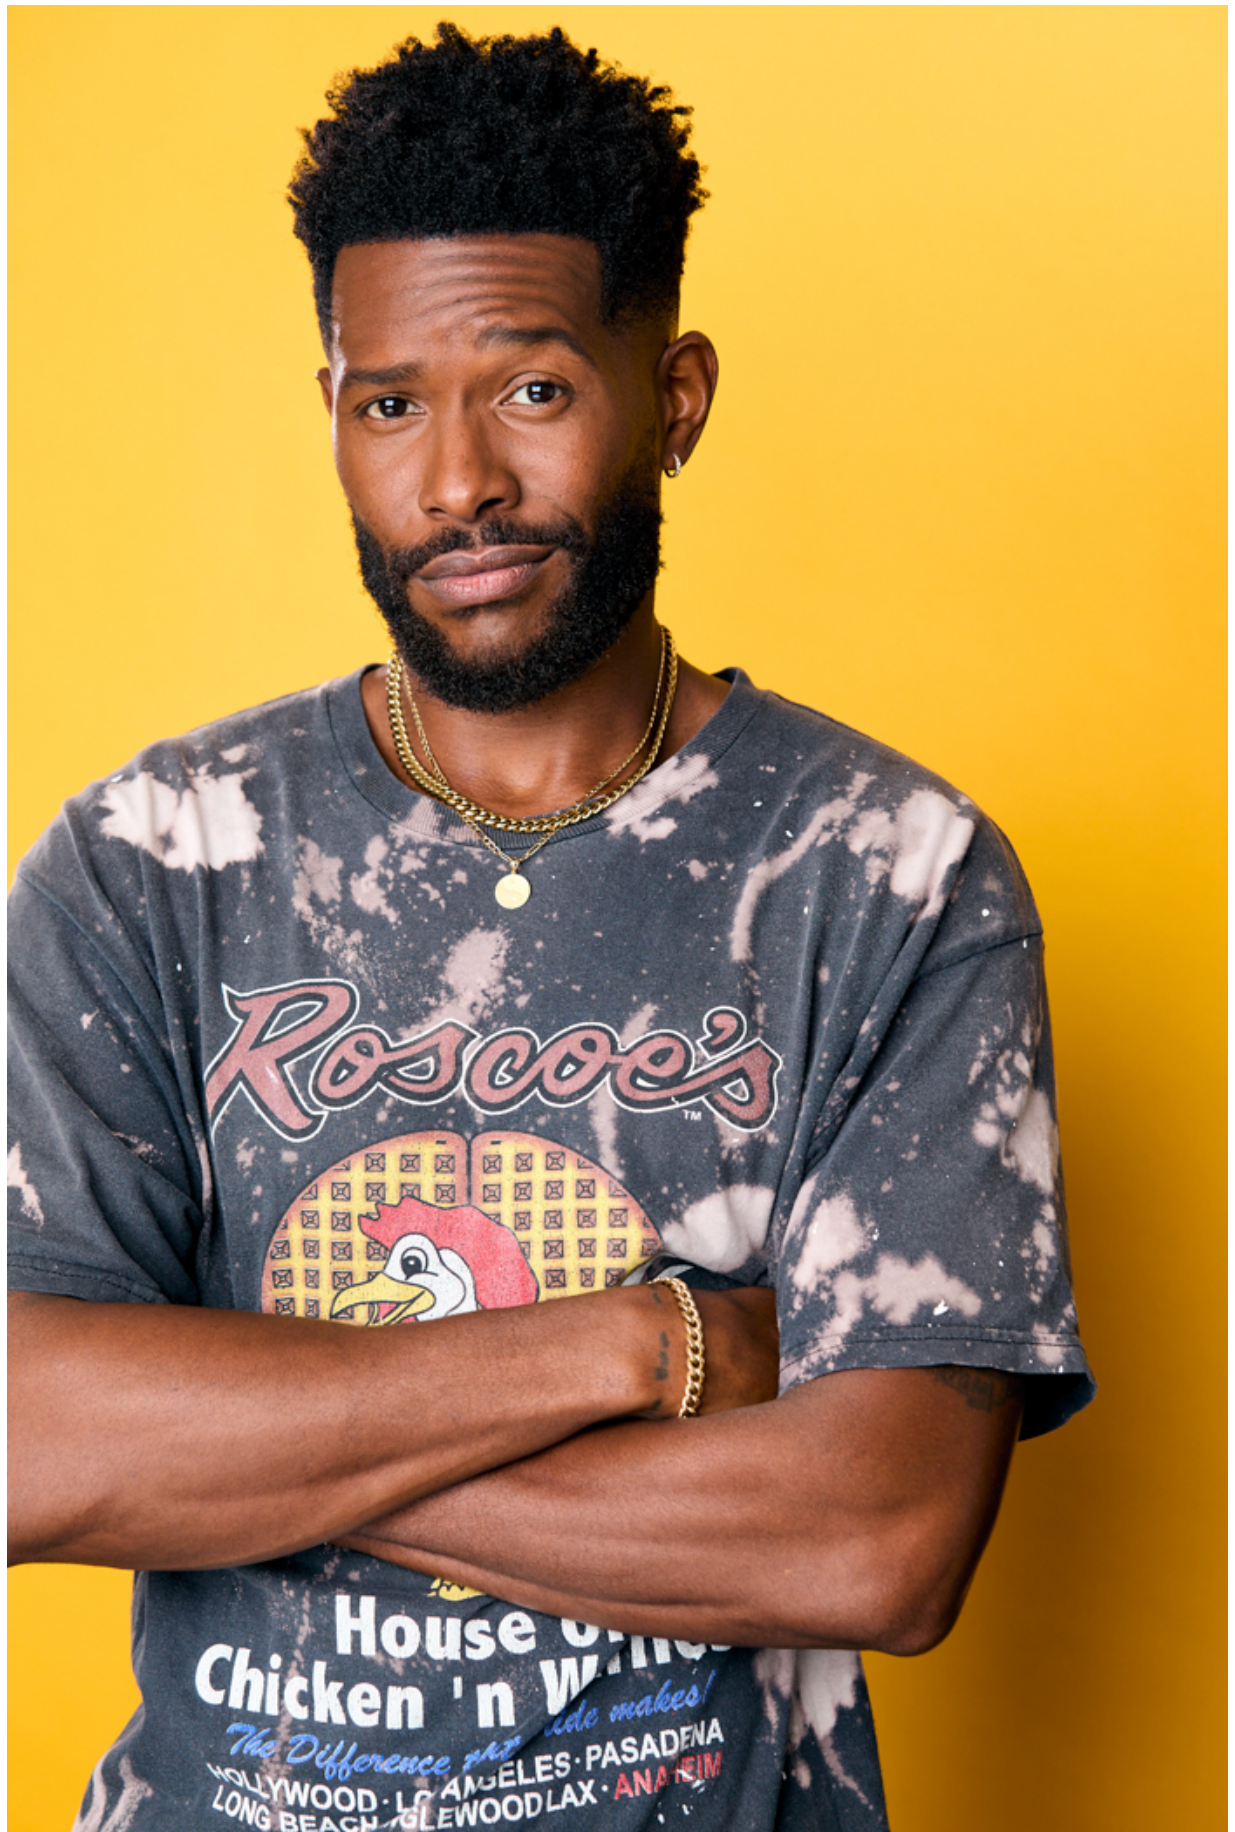

BRANDMODELS

NATE HOLSTON

HAIR: BLACK
EYES: BROWN
HEIGHT: 6'0"
INSEAM: 32
WAIST: 32
SHIRT: 34/15.5
SUIT: -
SHOE: 10

Promo Code: NATEH267

UBER

50% off Uber
rides this week

N1250 Ikeja to Ikoyi
Download and ride at uber.com