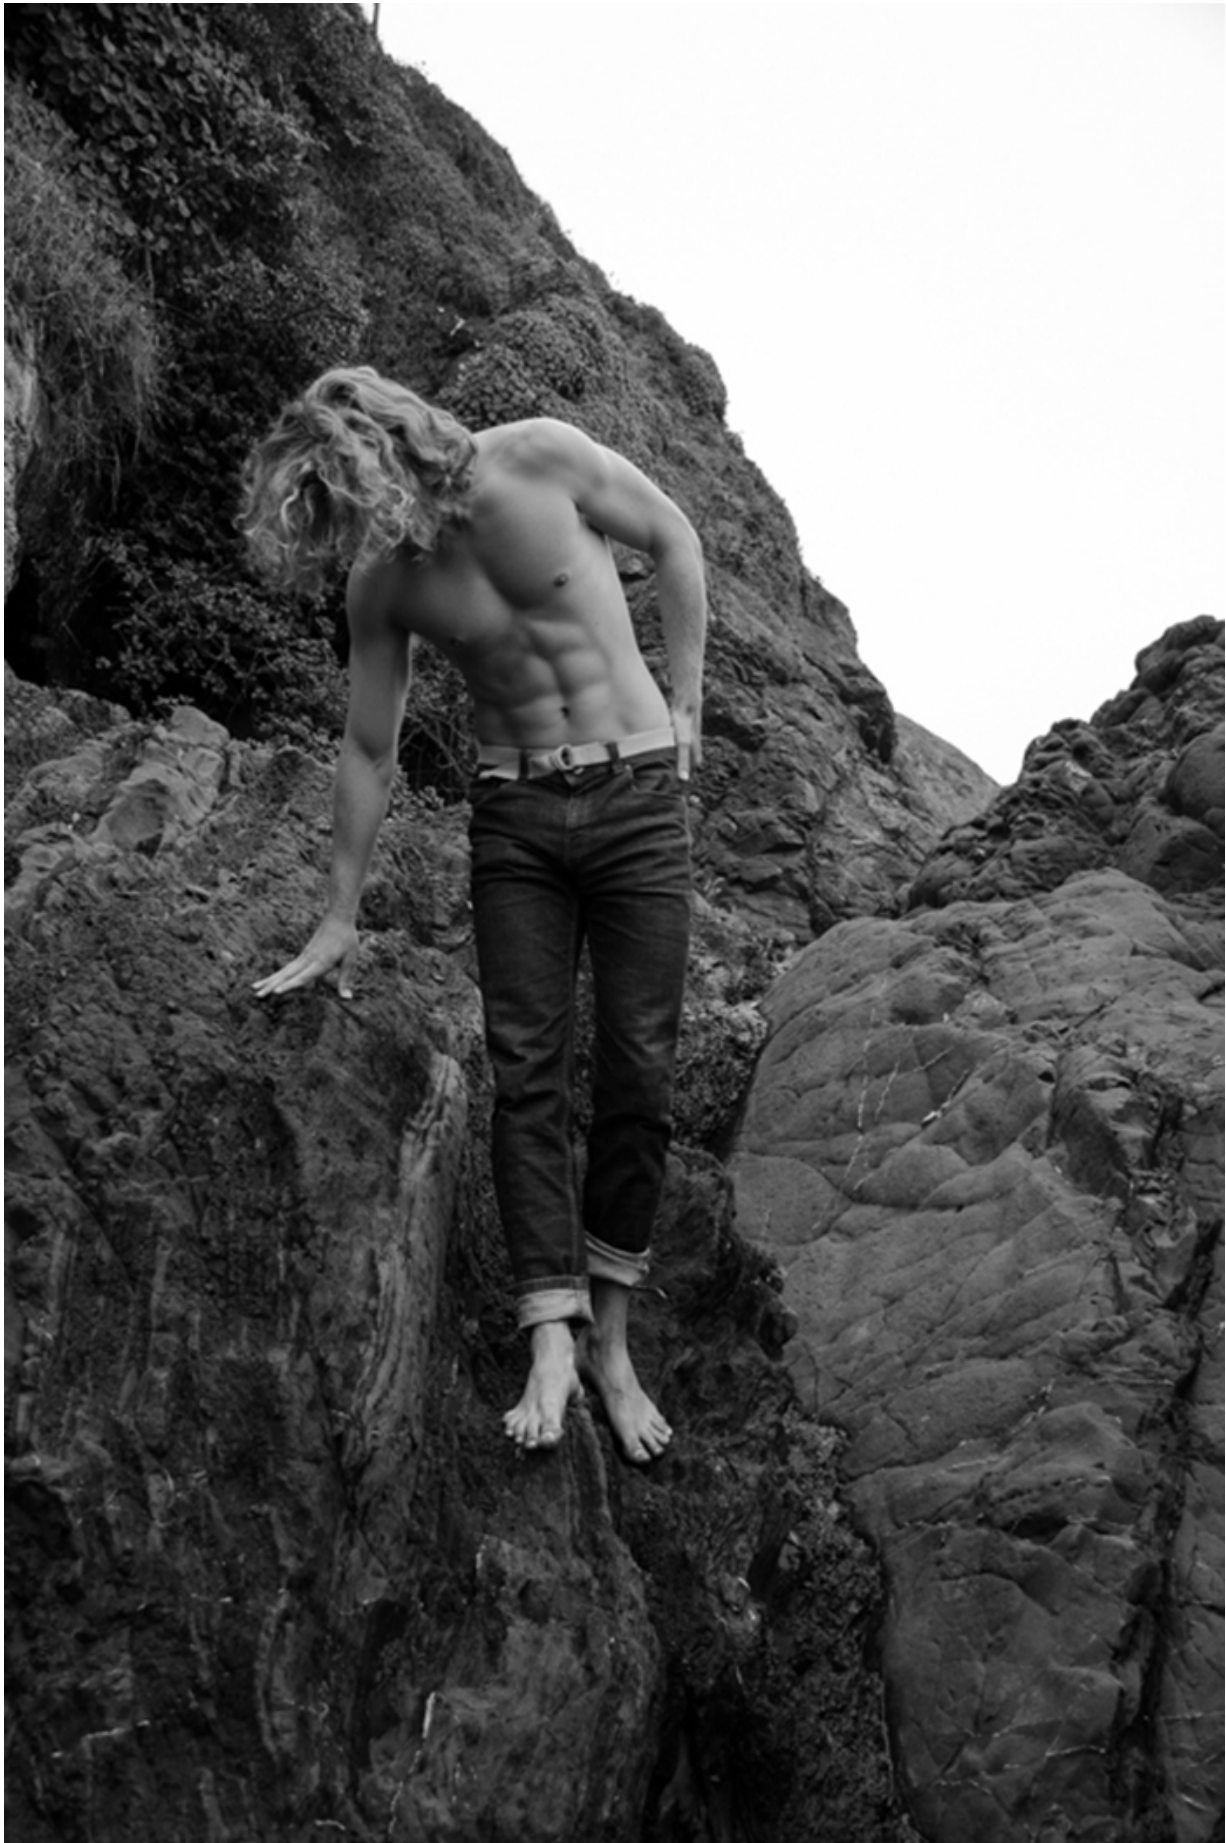

## MATT ROEBUCK

HAIR: BLONDE

EYES: GREEN

HEIGHT: 6' 2"

INSEAM: 32

WAIST: 32

SHIRT: M/L

SUIT: 40L

SHOE: 10.5