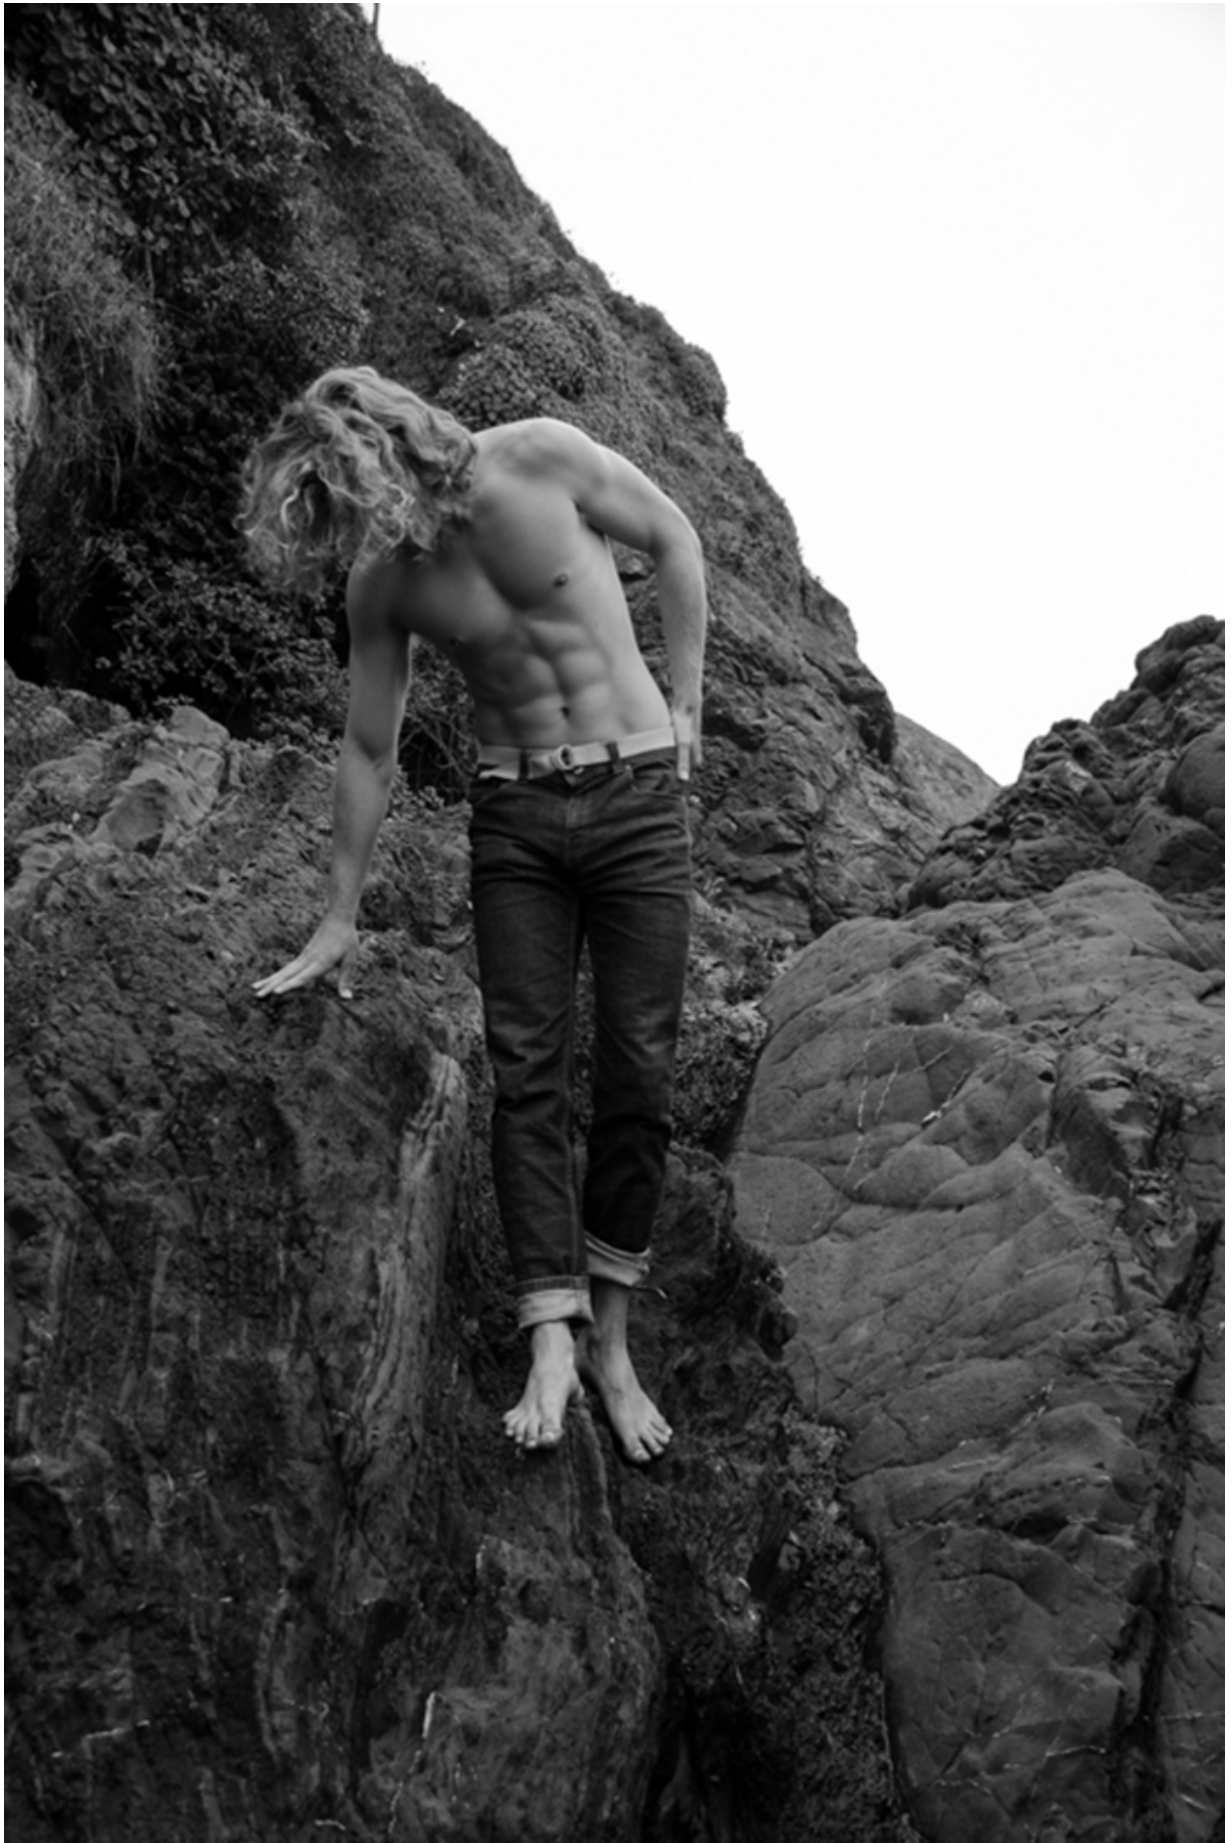

## MATT ROEBUCK

HAIR: BLONDE

EYES: GREEN

HEIGHT: 6' 2"

INSEAM: 32

WAIST: 32

SHIRT: M/L

SUIT: 40L

SHOE: 10.5