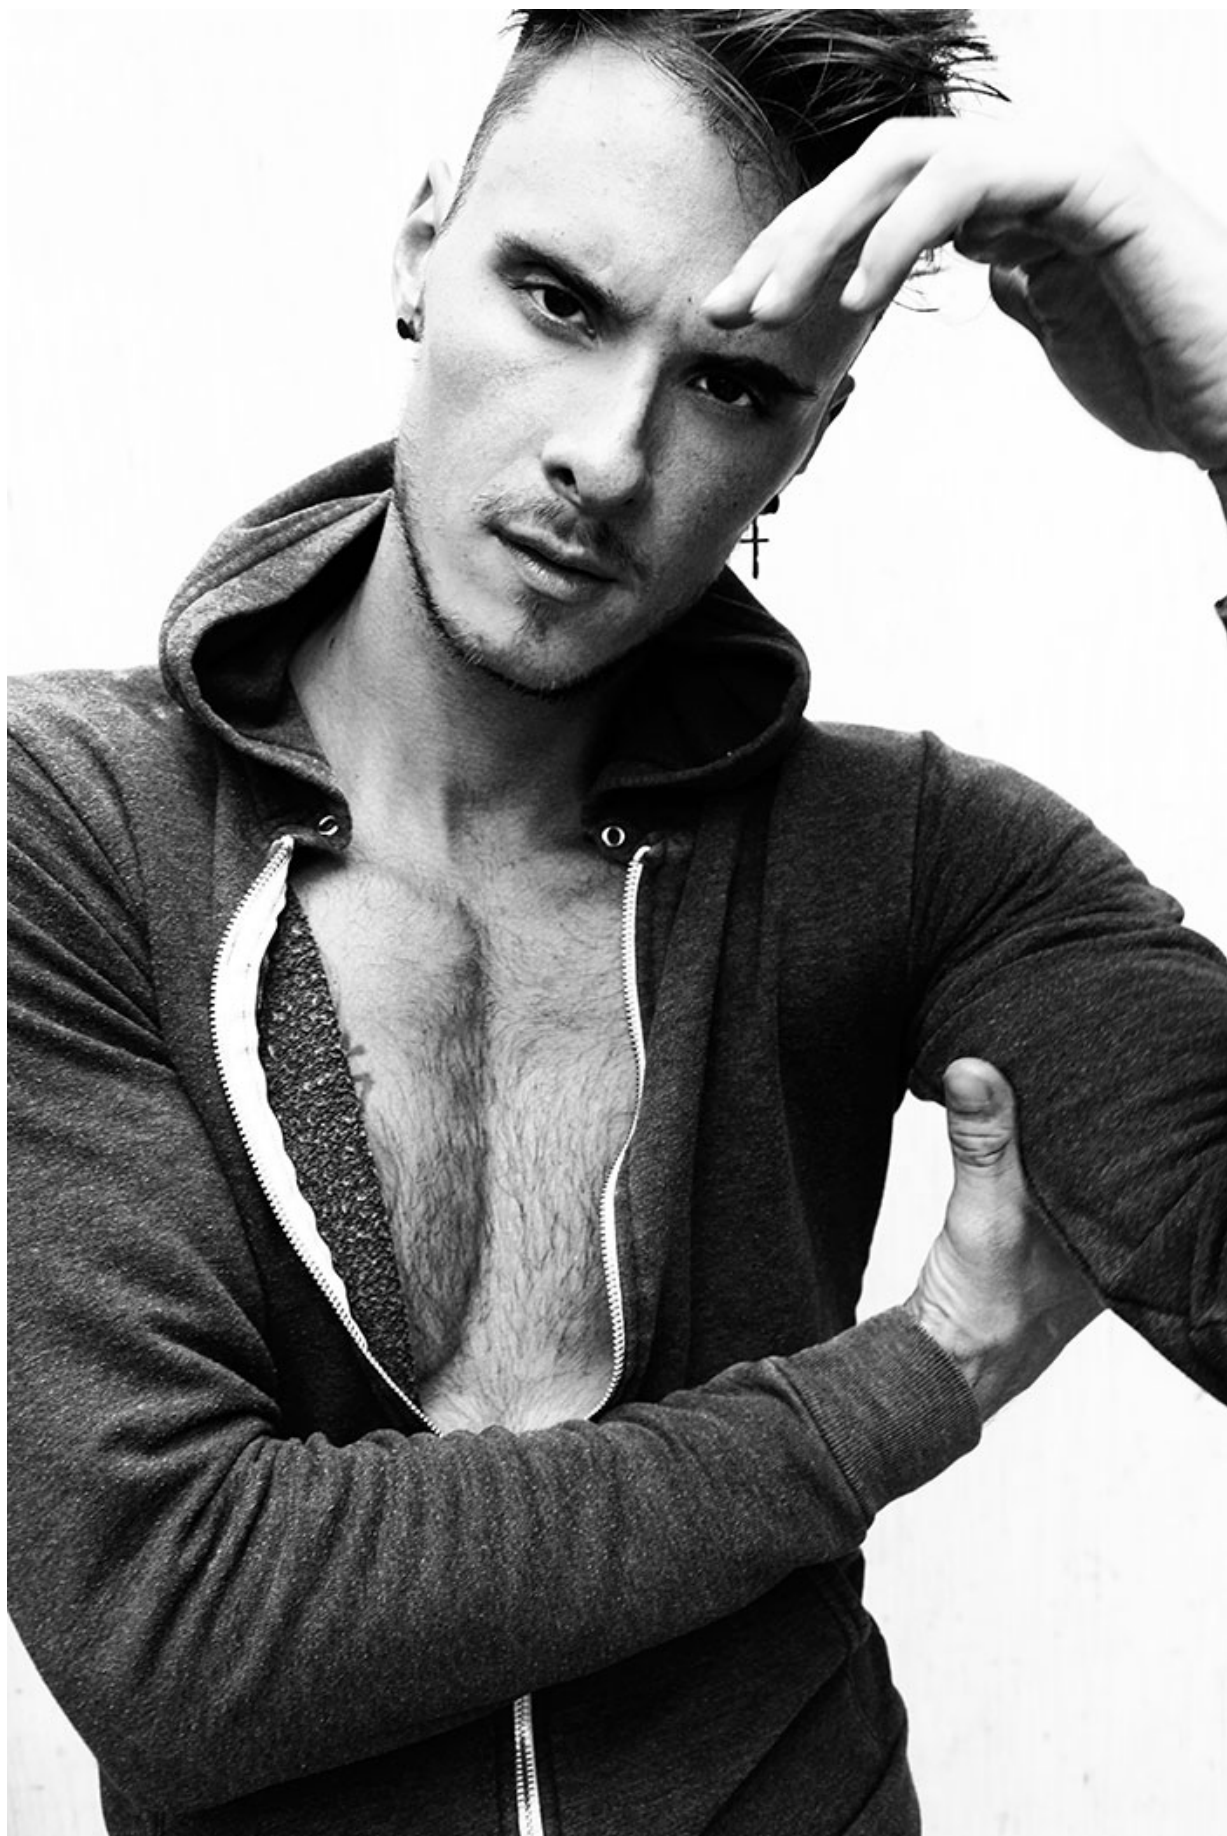

## MICHAEL ROSE

HAIR: BROWN

EYES: BROWN

HEIGHT: 6' 2"

INSEAM: 33

WAIST: 32

SHIRT: M

SUIT: 40

SHOE: 11

STUDDED  
TANK