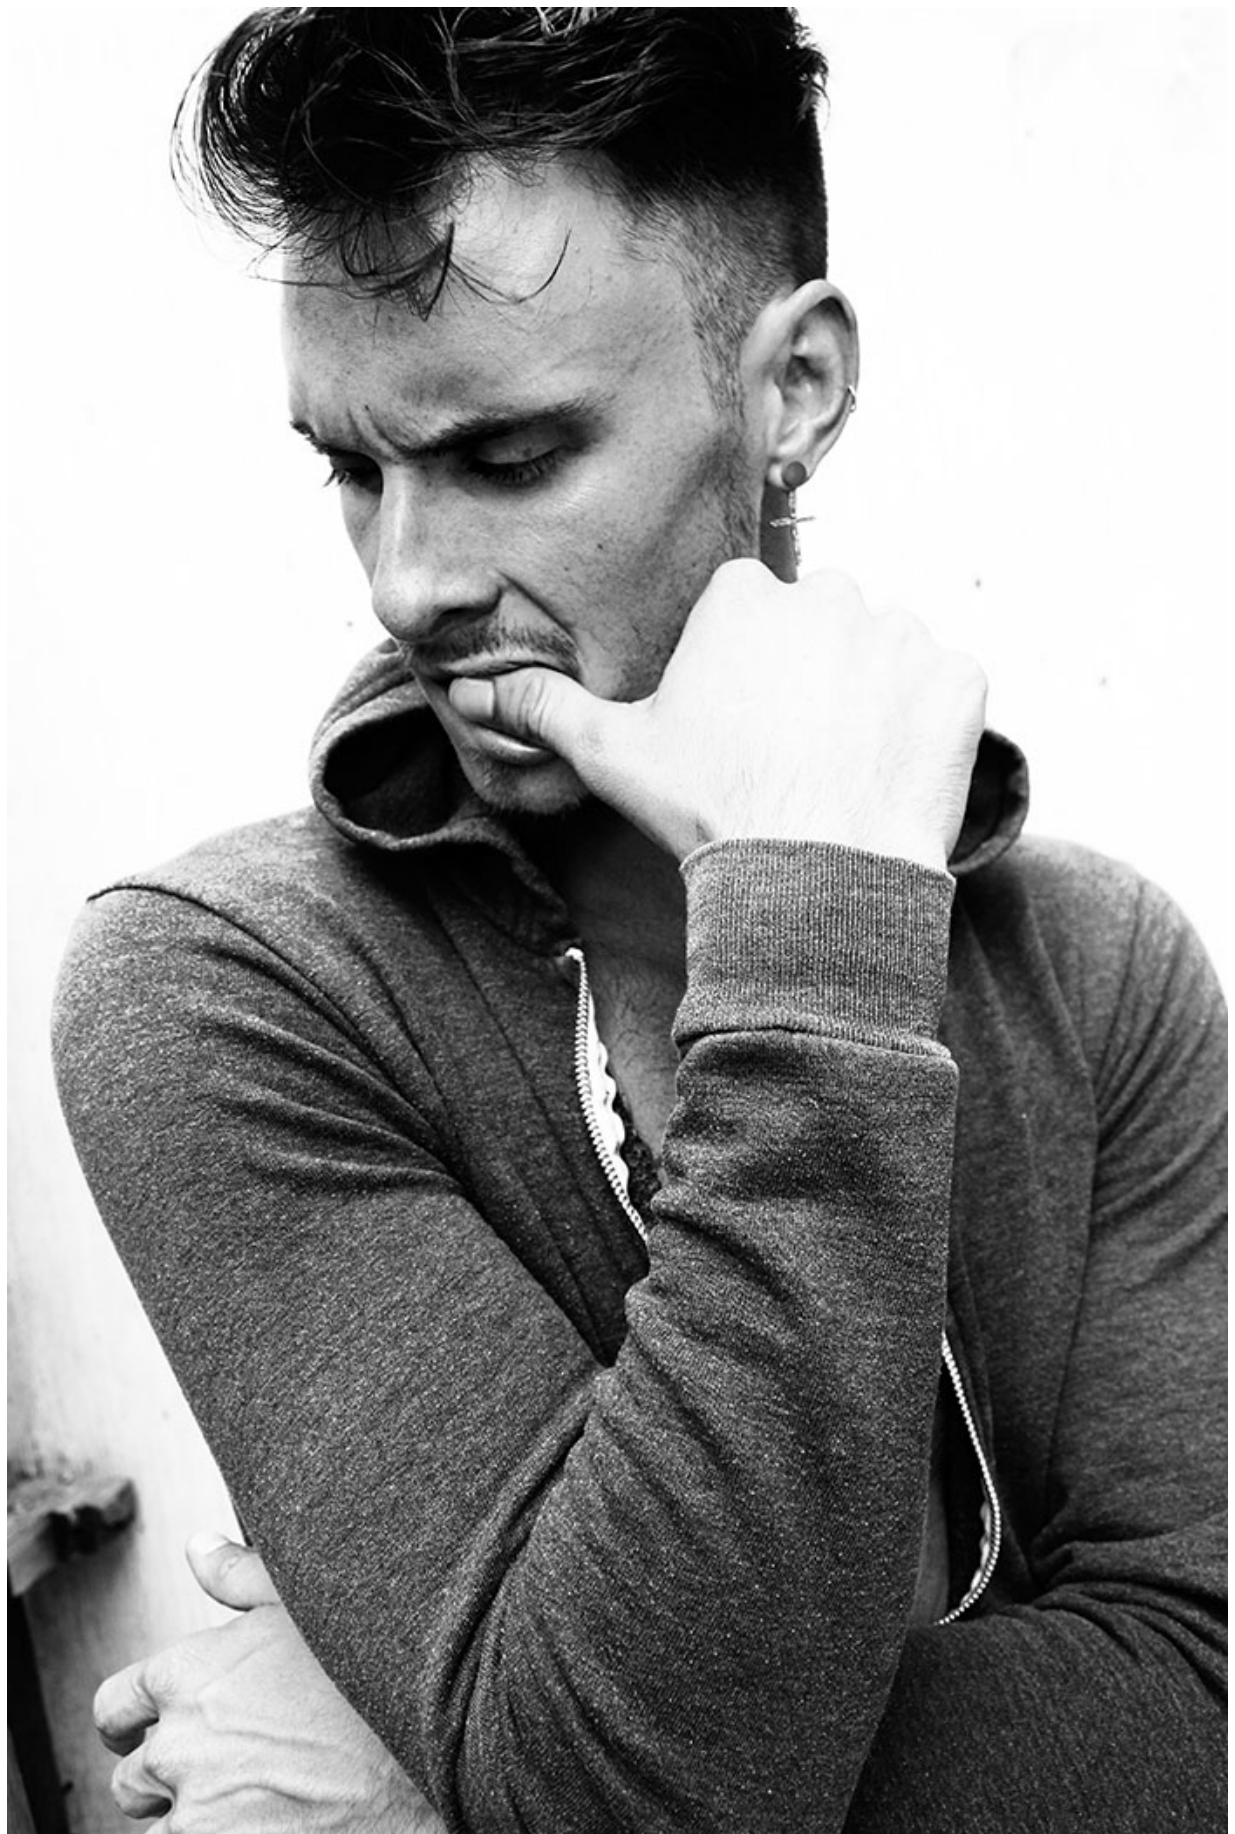

## MICHAEL ROSE

HAIR: BROWN

EYES: BROWN

HEIGHT: 6' 2"

INSEAM: 33

WAIST: 32

SHIRT: M

SUIT: 40

SHOE: 11

STUDED  
TANK