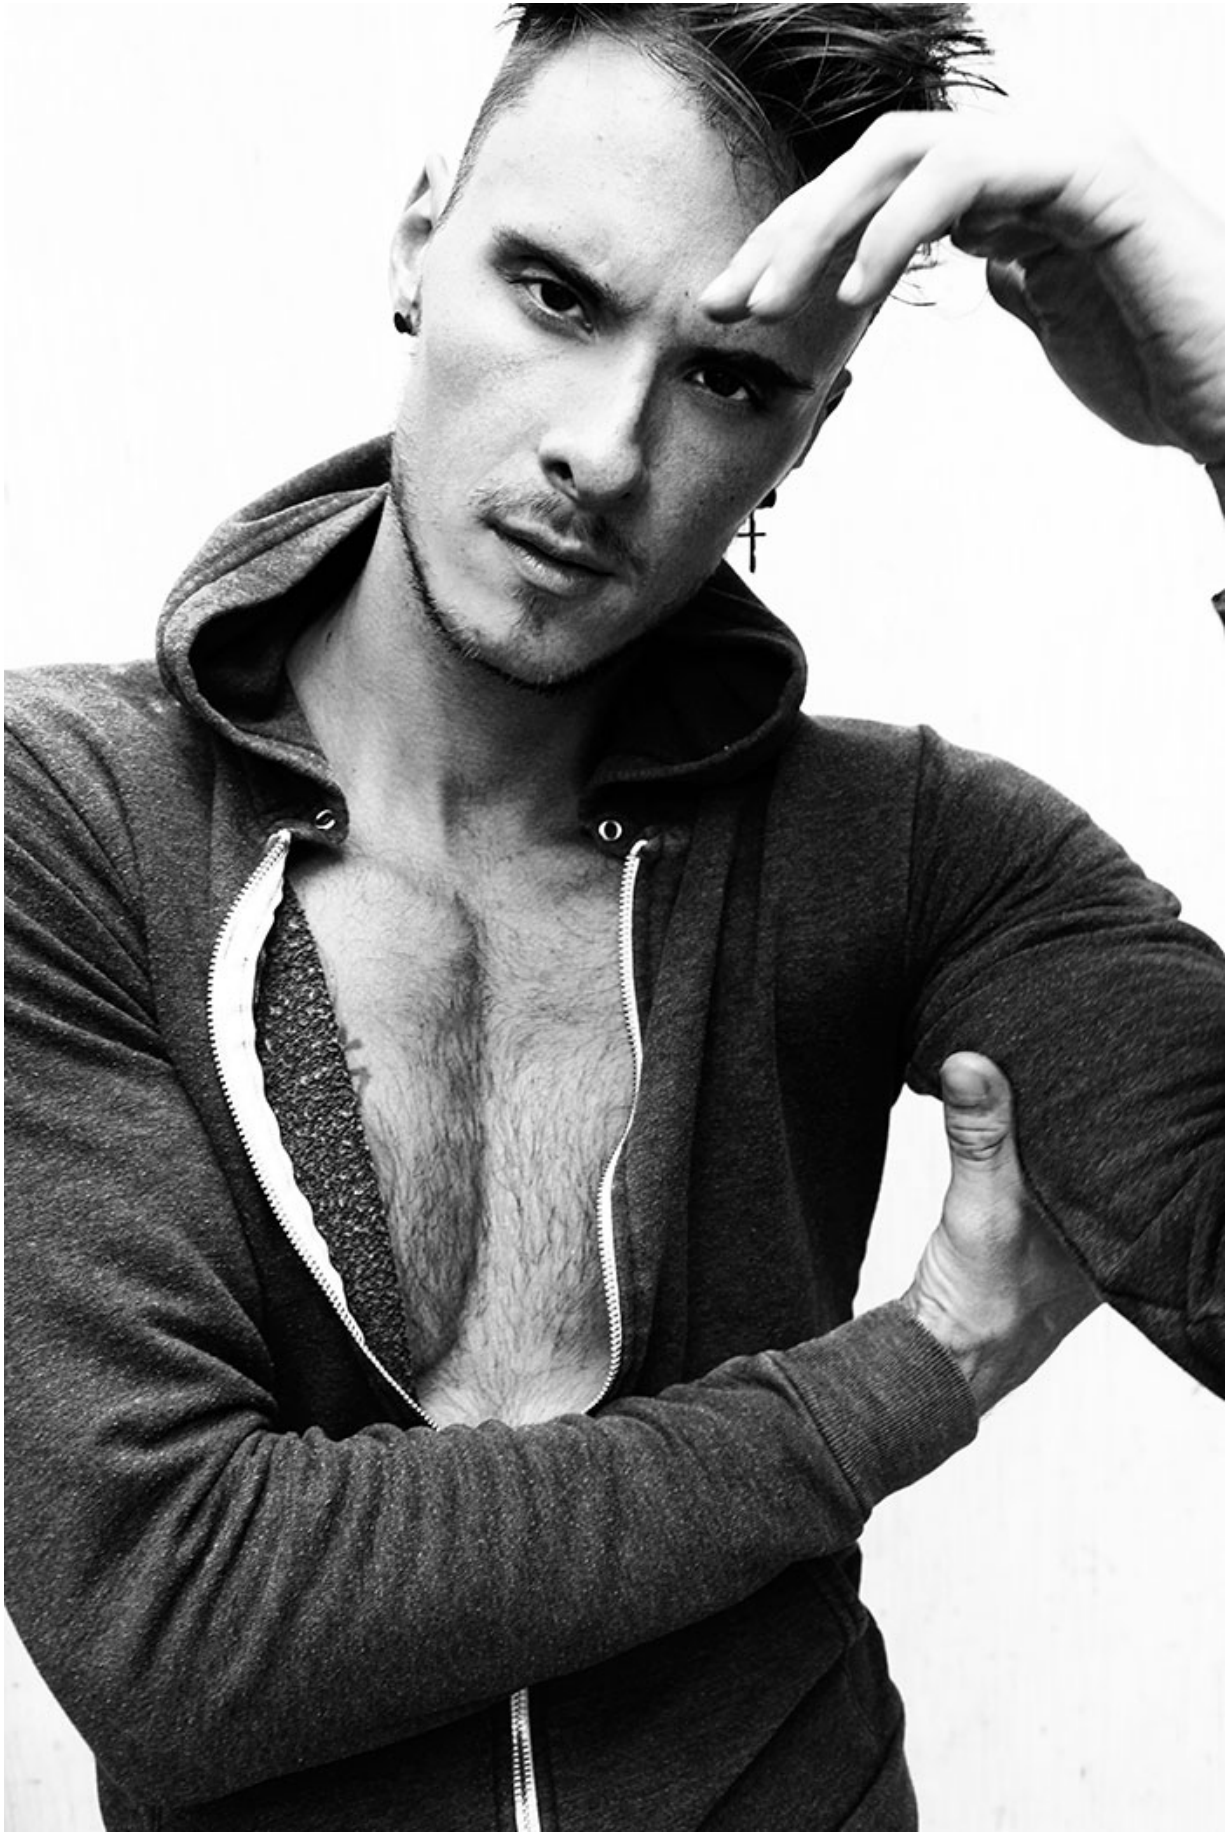

## MICHAEL ROSE

HAIR: BROWN

EYES: BROWN

HEIGHT: 6' 2"

INSEAM: 33

WAIST: 32

SHIRT: M

SUIT: 40

SHOE: 11

STUDDED  
TANK