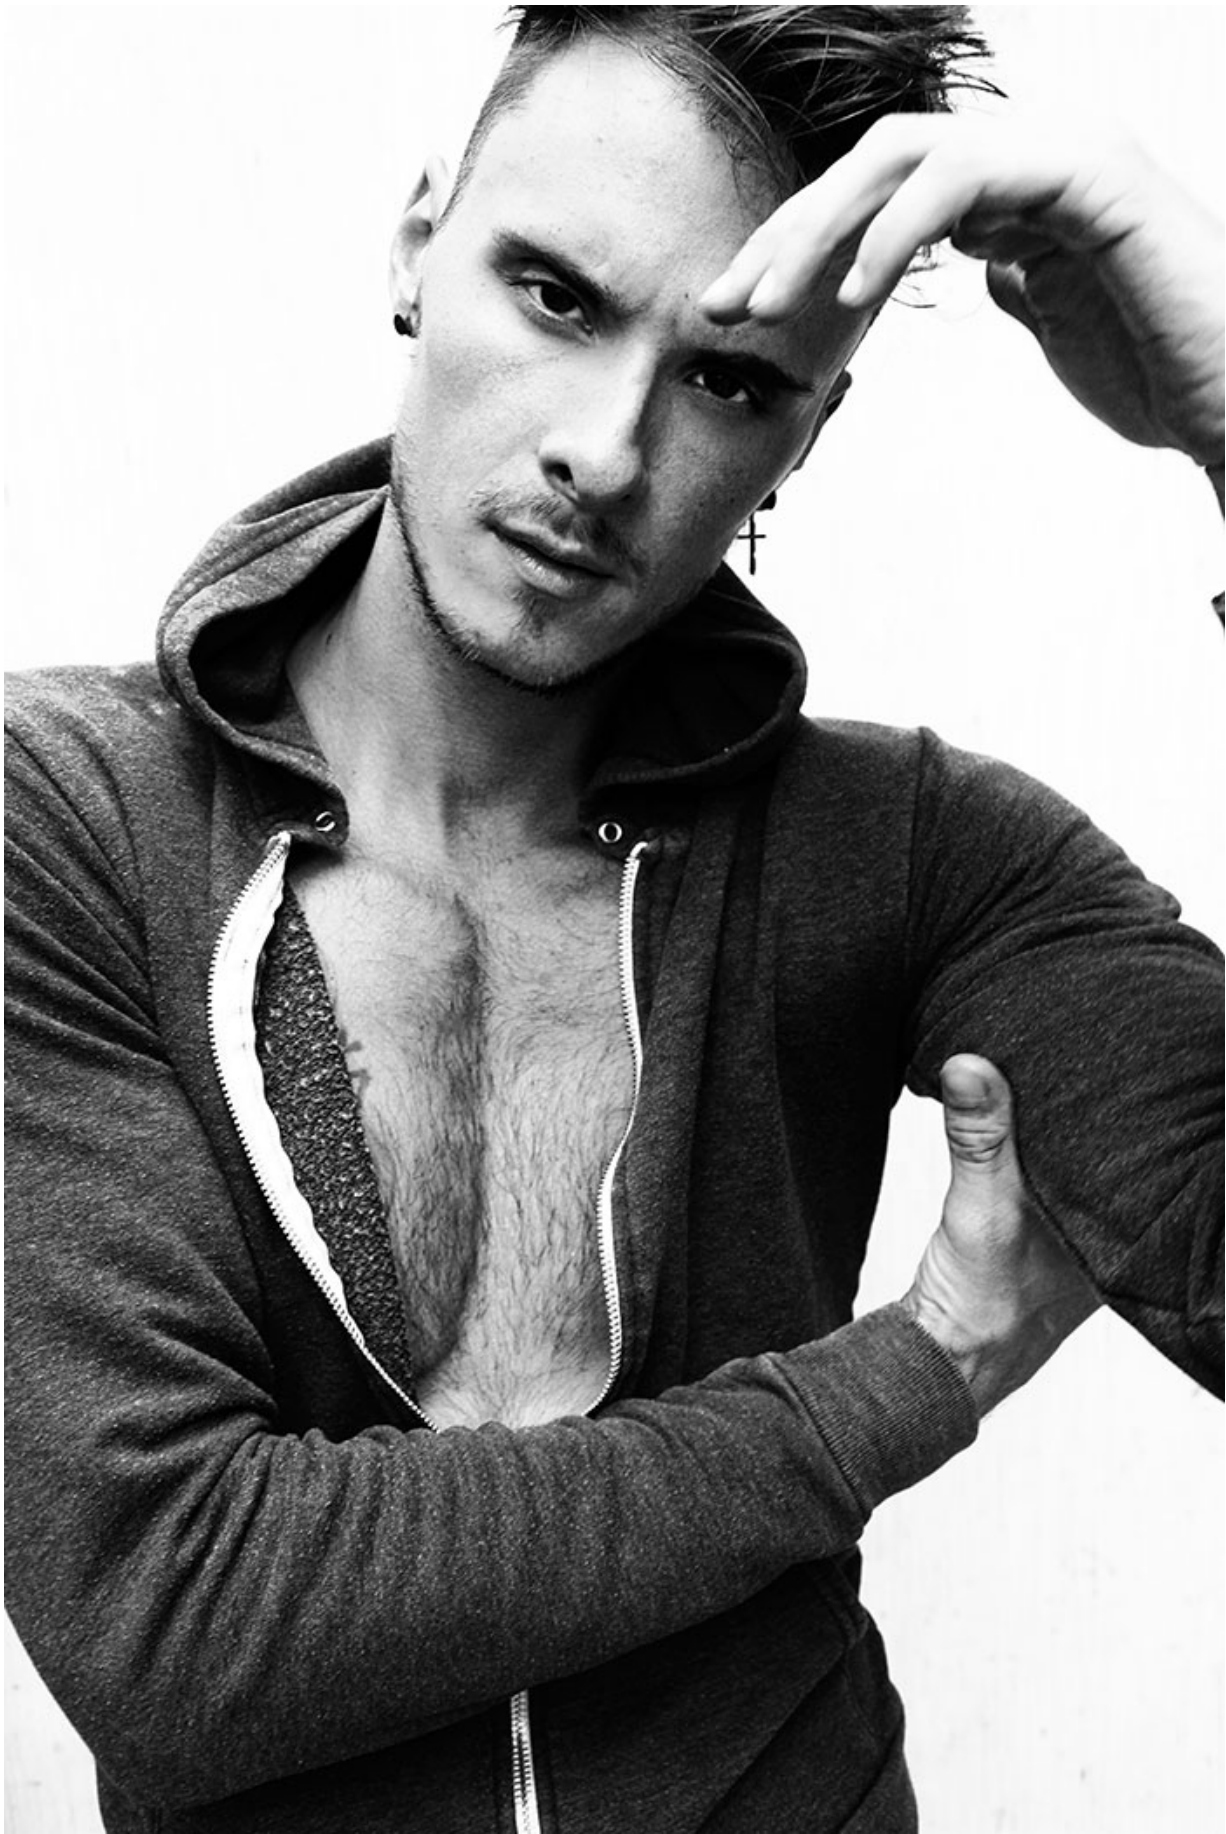

BRANDMODELS

MICHAEL ROSE

HAIR: BROWN

EYES: BROWN

HEIGHT: 6' 2"

INSEAM: 33

WAIST: 32

SHIRT: M

SUIT: 40

SHOE: 11

STUDED
TANK