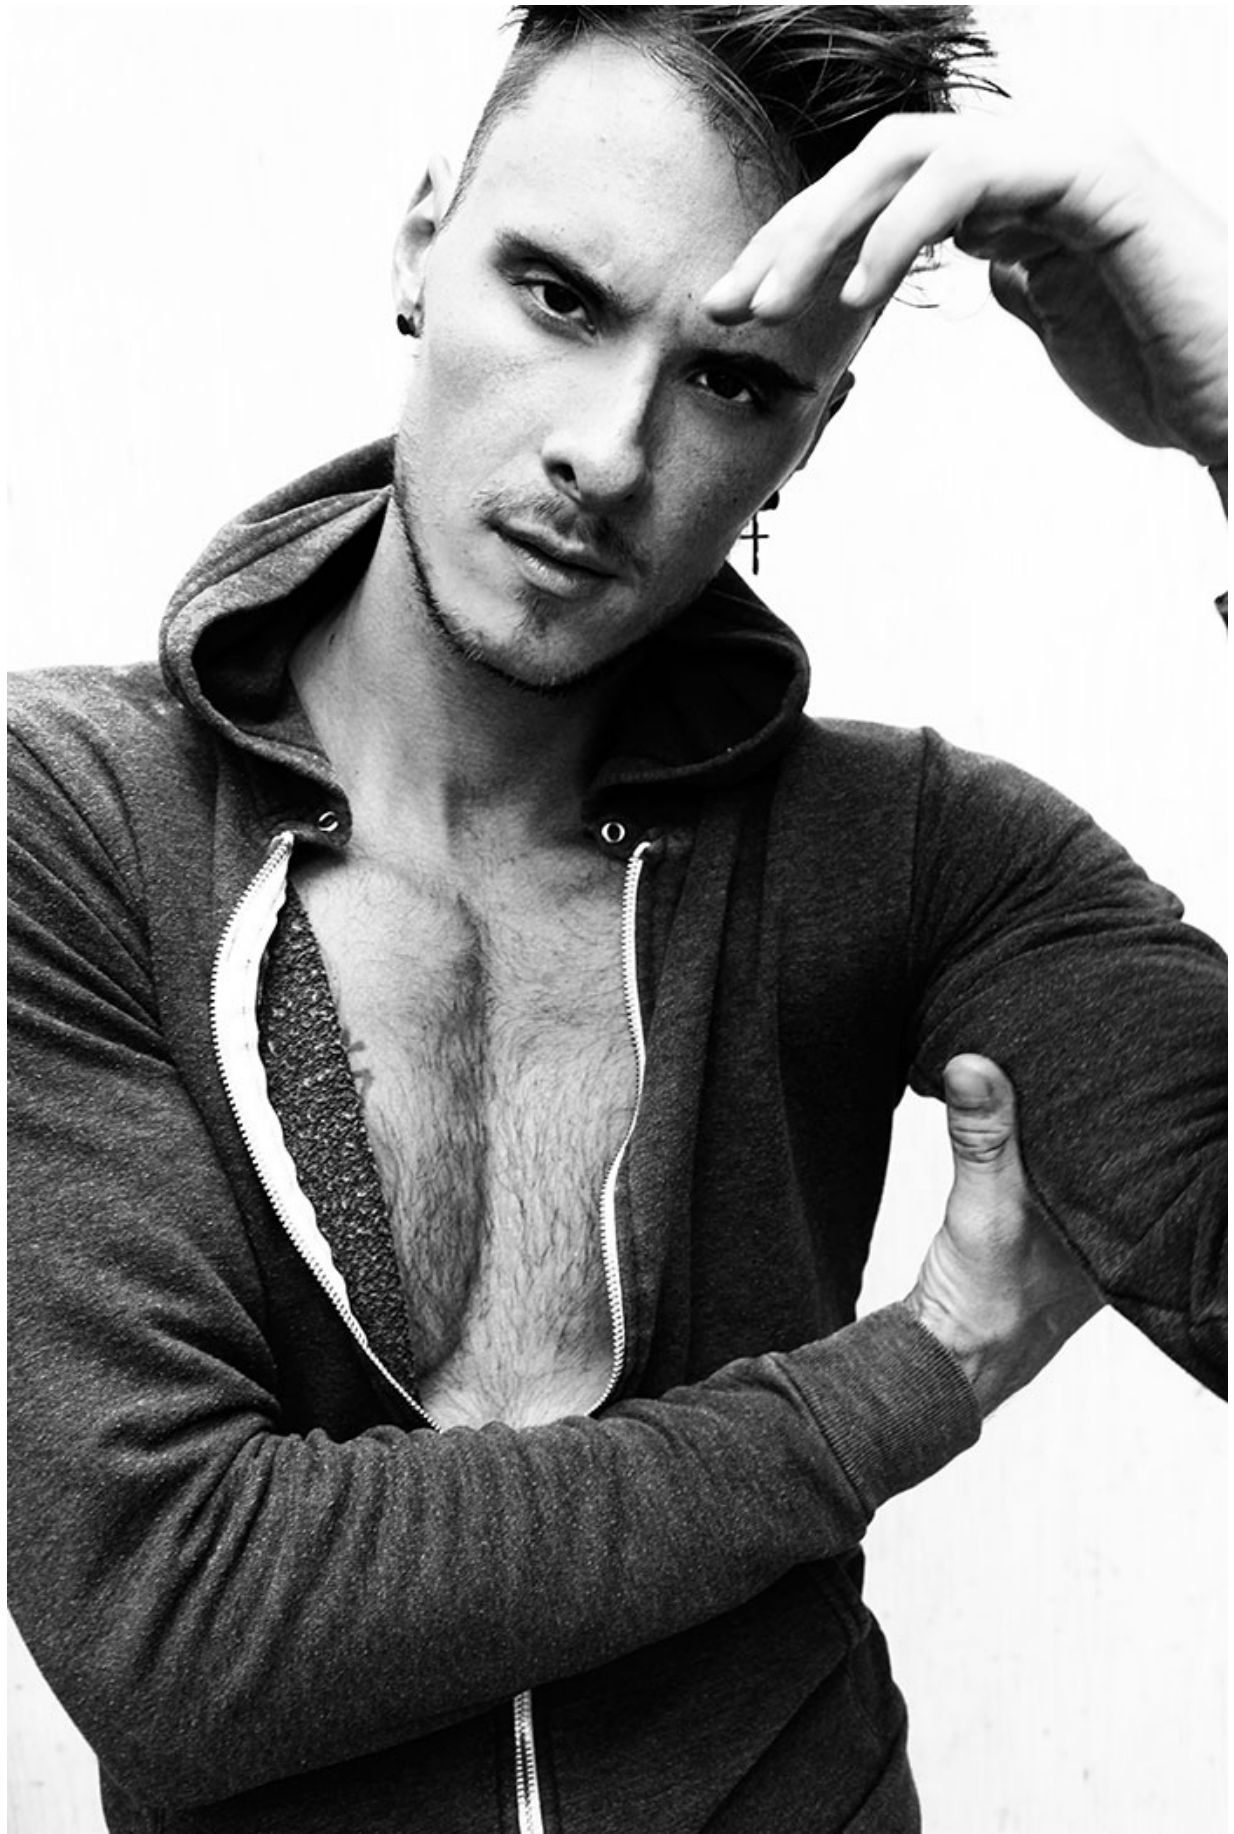

BRANDMODELS

MICHAEL ROSE

HAIR: BROWN

EYES: BROWN

HEIGHT: 6' 2"

INSEAM: 33

WAIST: 32

SHIRT: M

SUIT: 40

SHOE: 11

STUDED
TANK