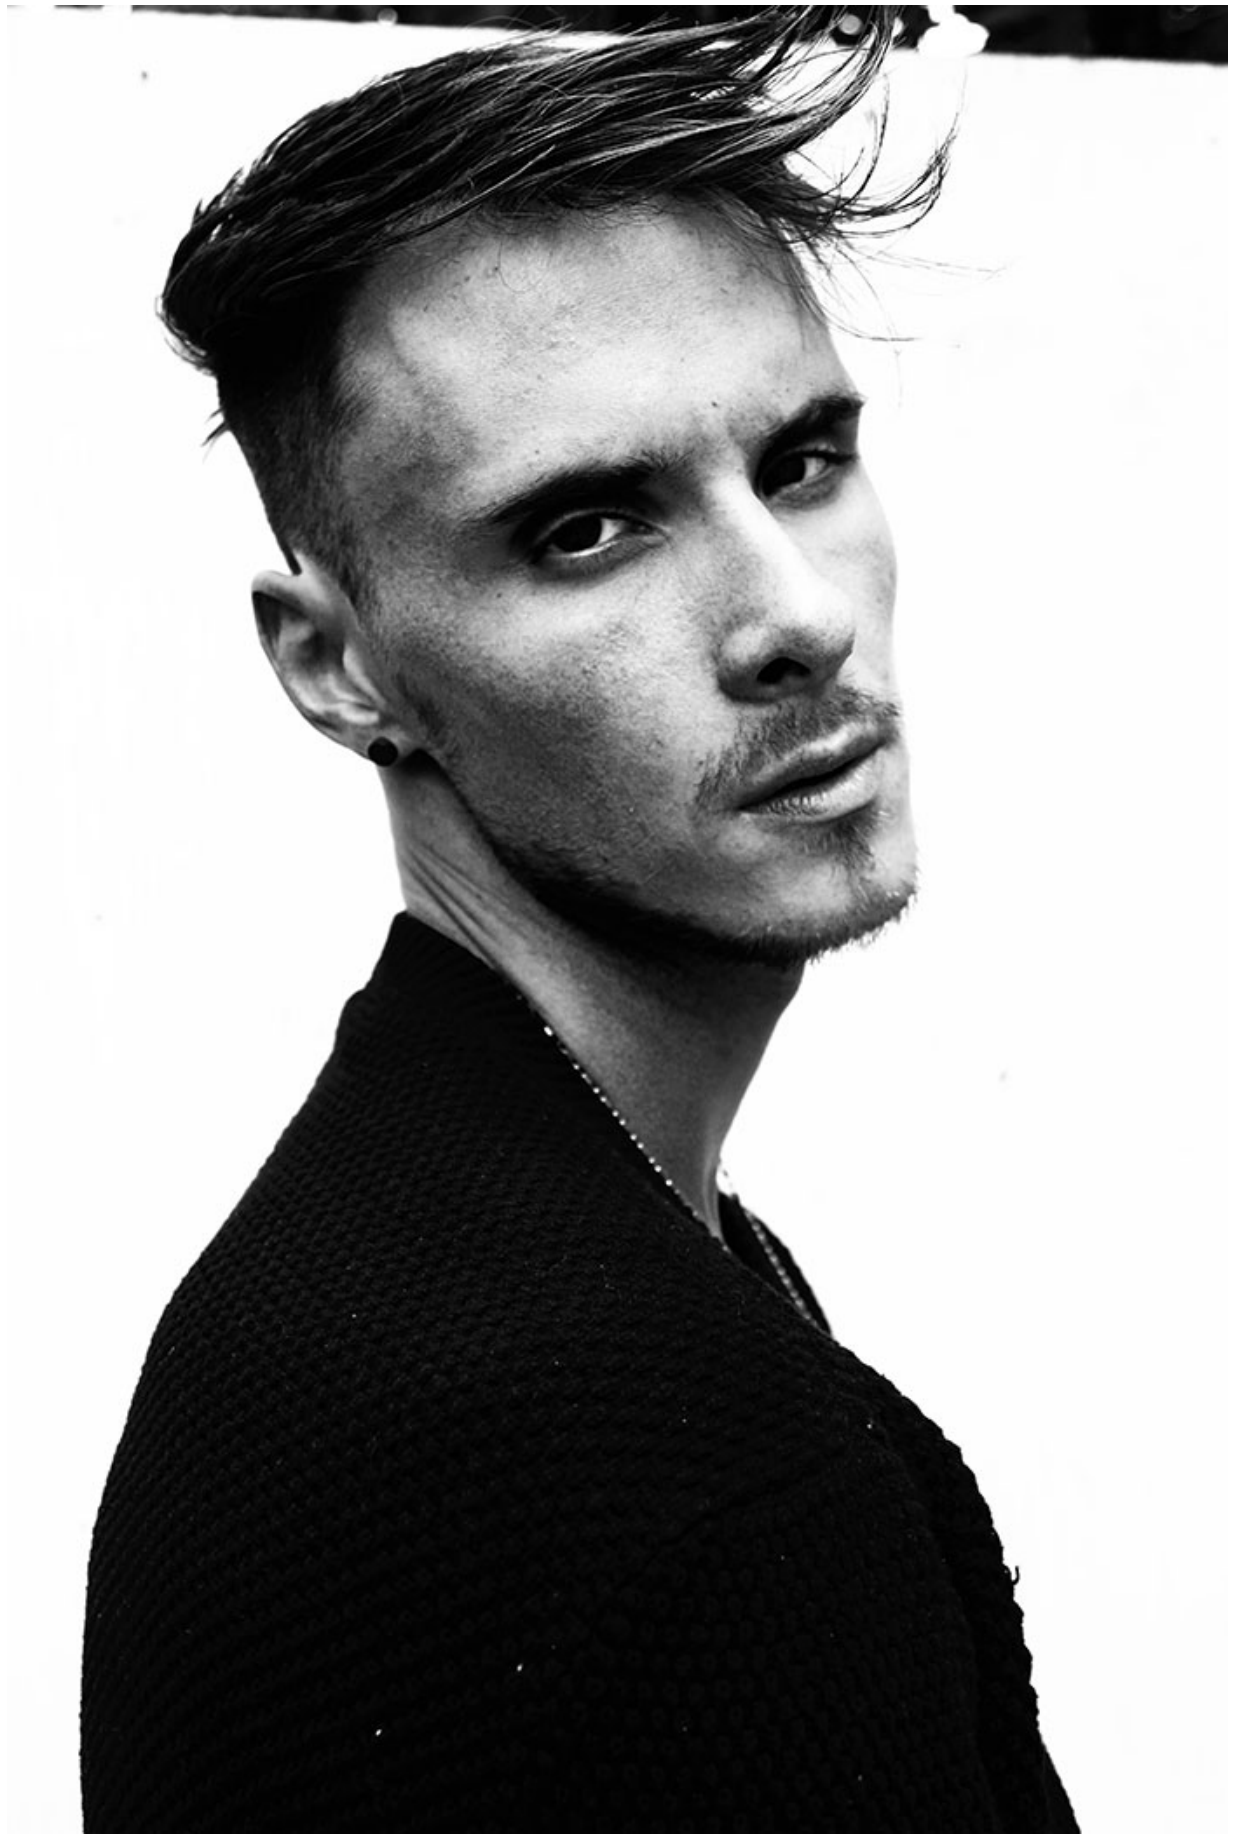

BRANDMODELS

MICHAEL ROSE

HAIR: BROWN

EYES: BROWN

HEIGHT: 6' 2"

INSEAM: 33

WAIST: 32

SHIRT: M

SUIT: 40

SHOE: 11

STUDED
TANK