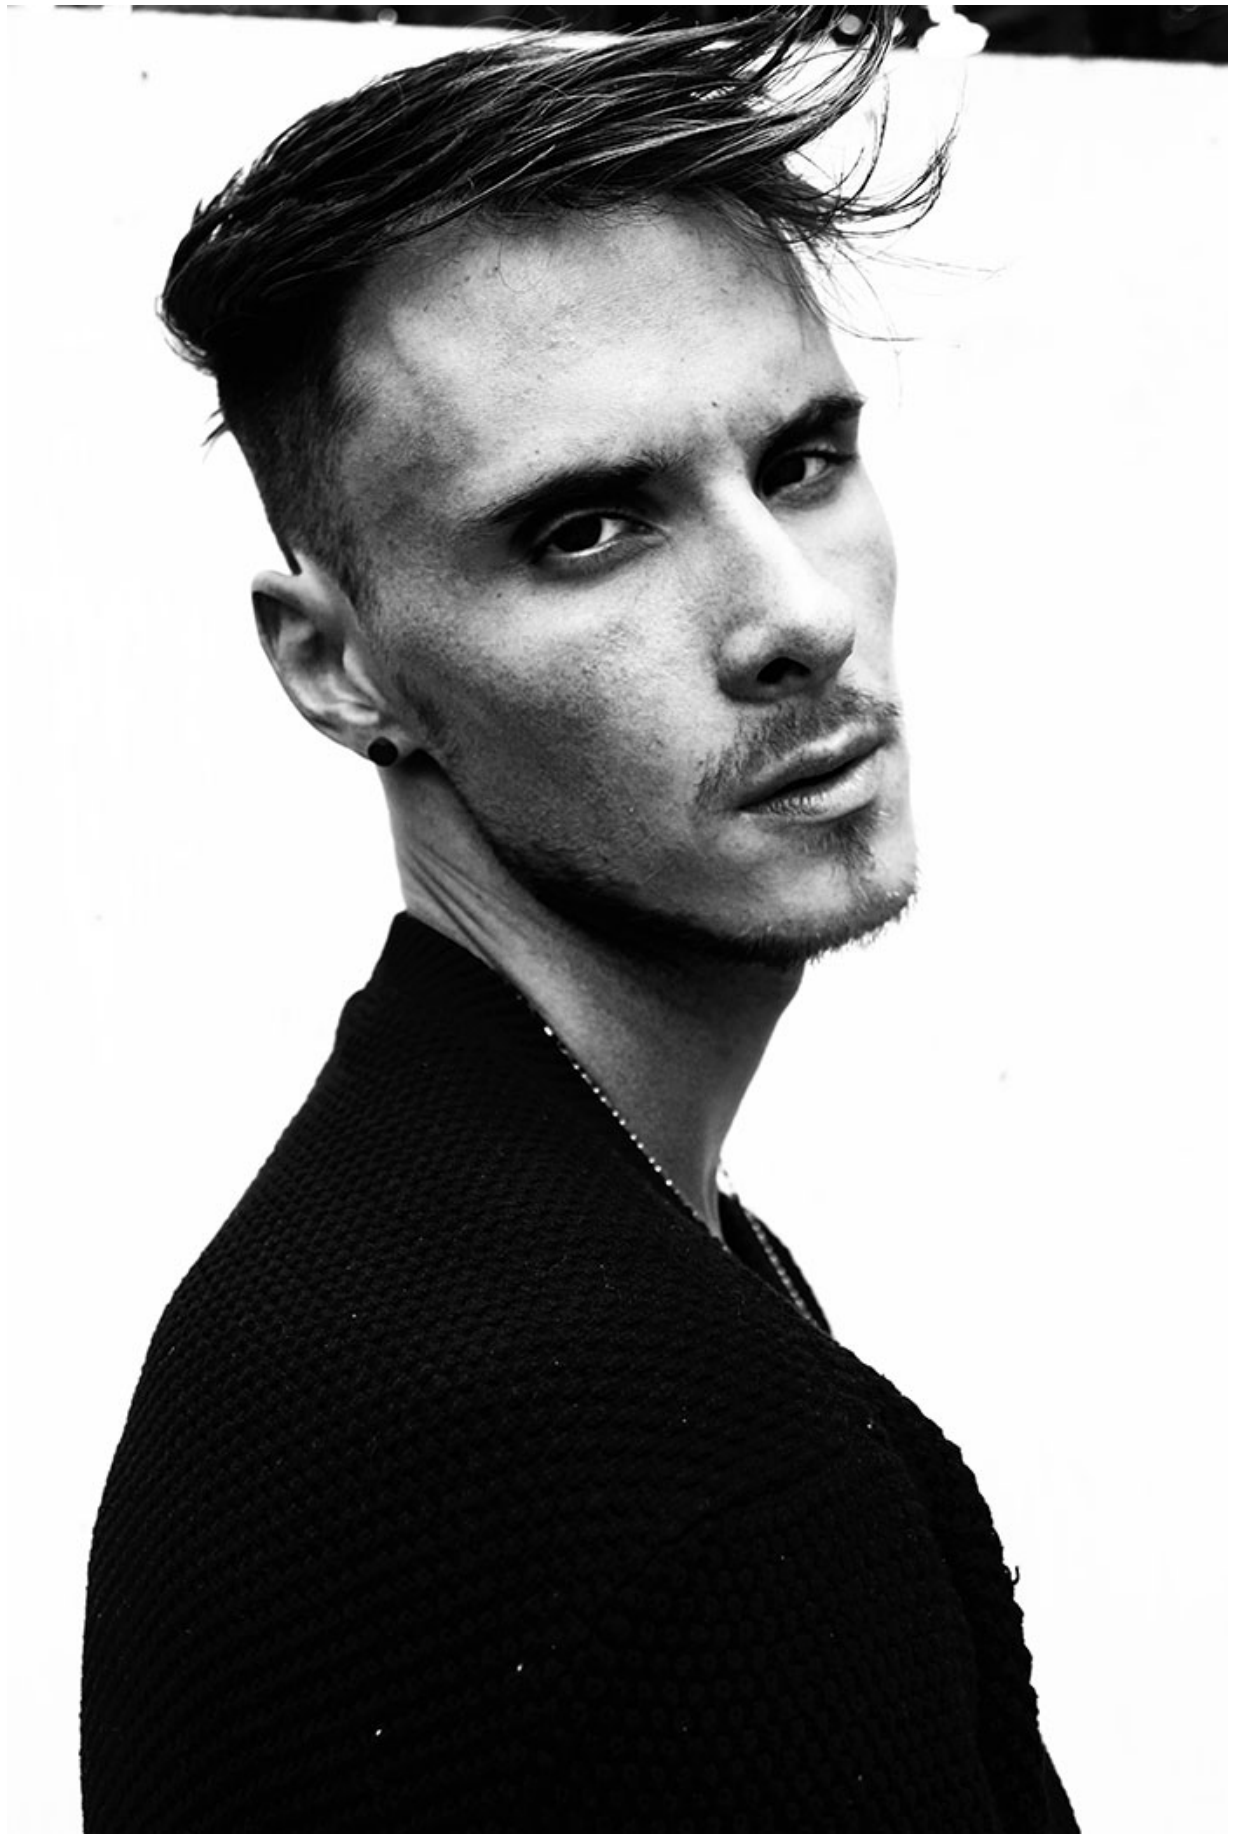

## MICHAEL ROSE

HAIR: BROWN

EYES: BROWN

HEIGHT: 6' 2"

INSEAM: 33

WAIST: 32

SHIRT: M

SUIT: 40

SHOE: 11

STUDDED  
TANK