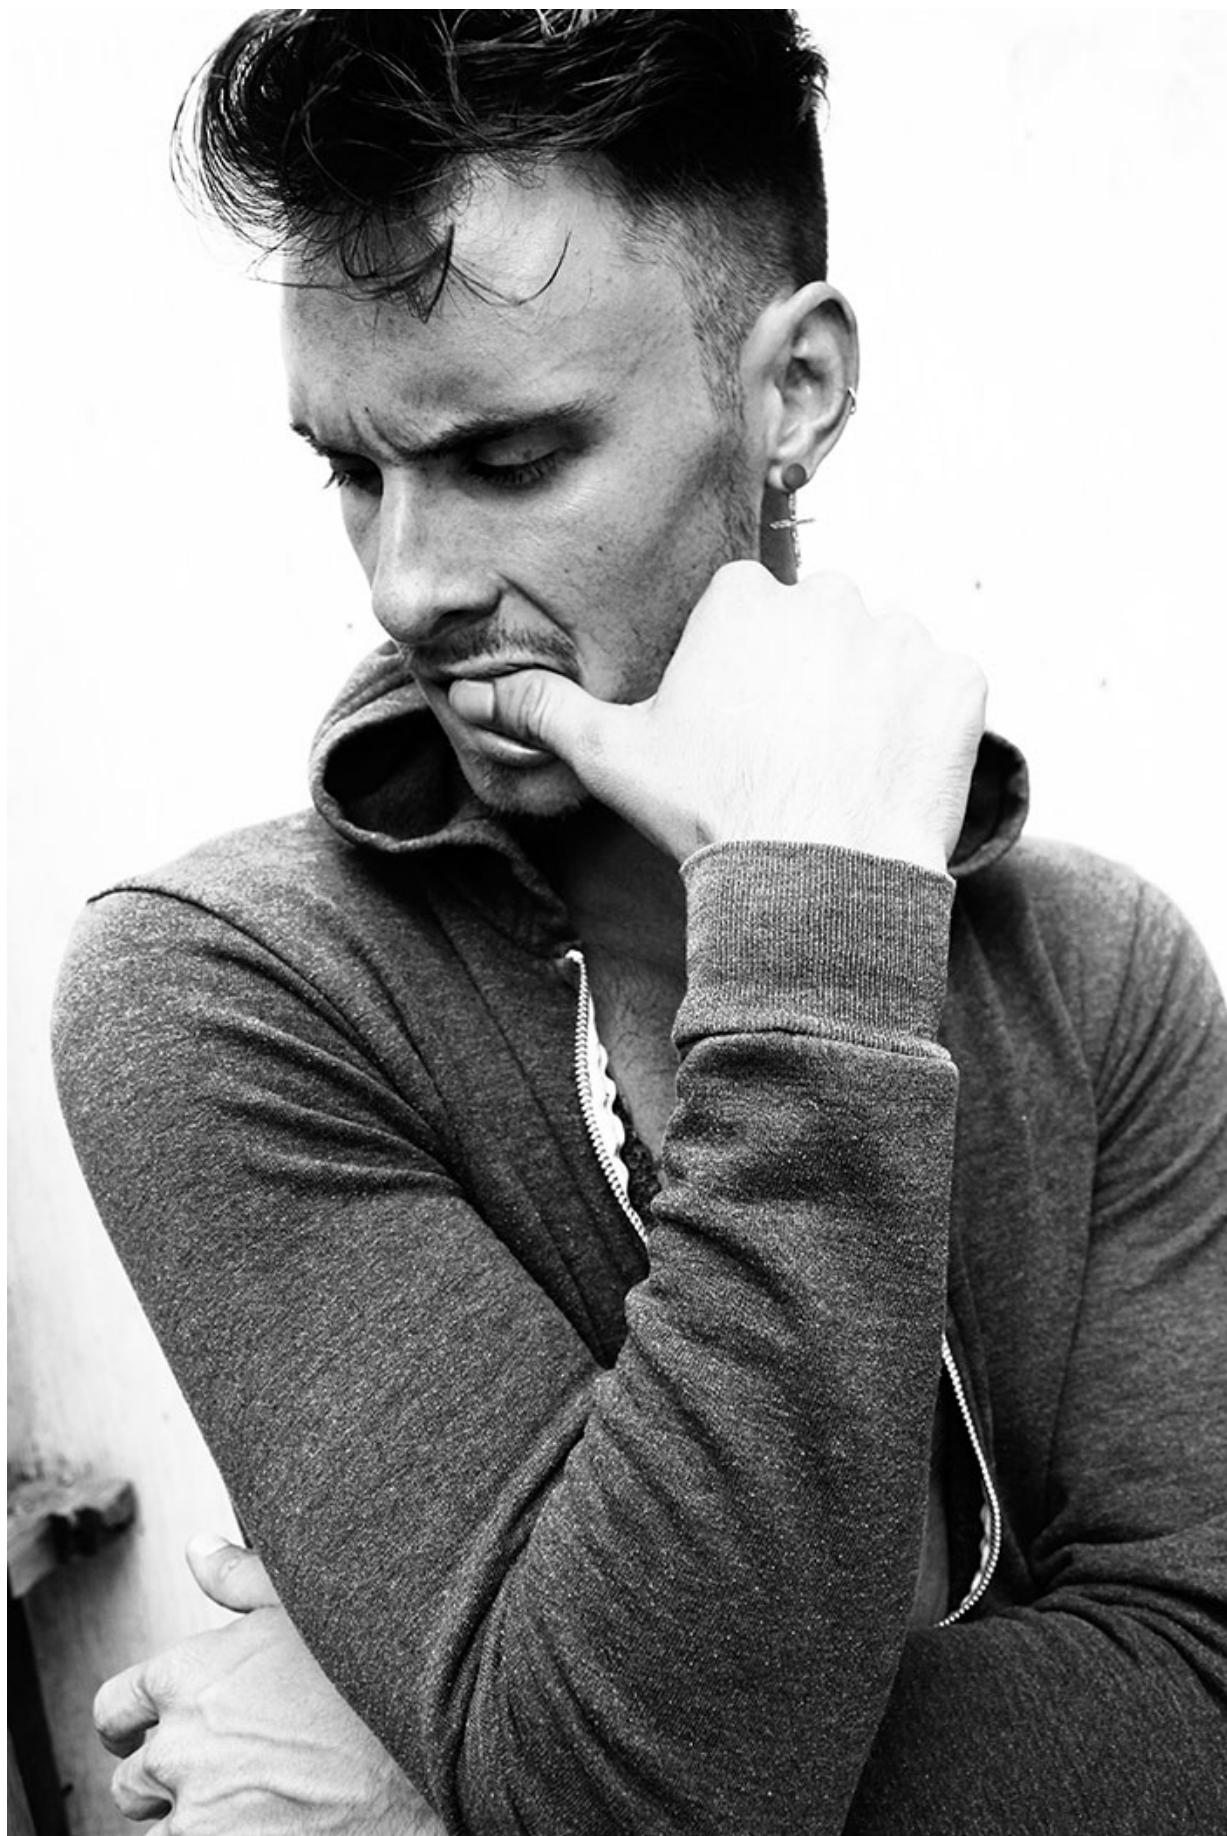

## MICHAEL ROSE

HAIR: BROWN

EYES: BROWN

HEIGHT: 6' 2"

INSEAM: 33

WAIST: 32

SHIRT: M

SUIT: 40

SHOE: 11

STUDDED  
TANK