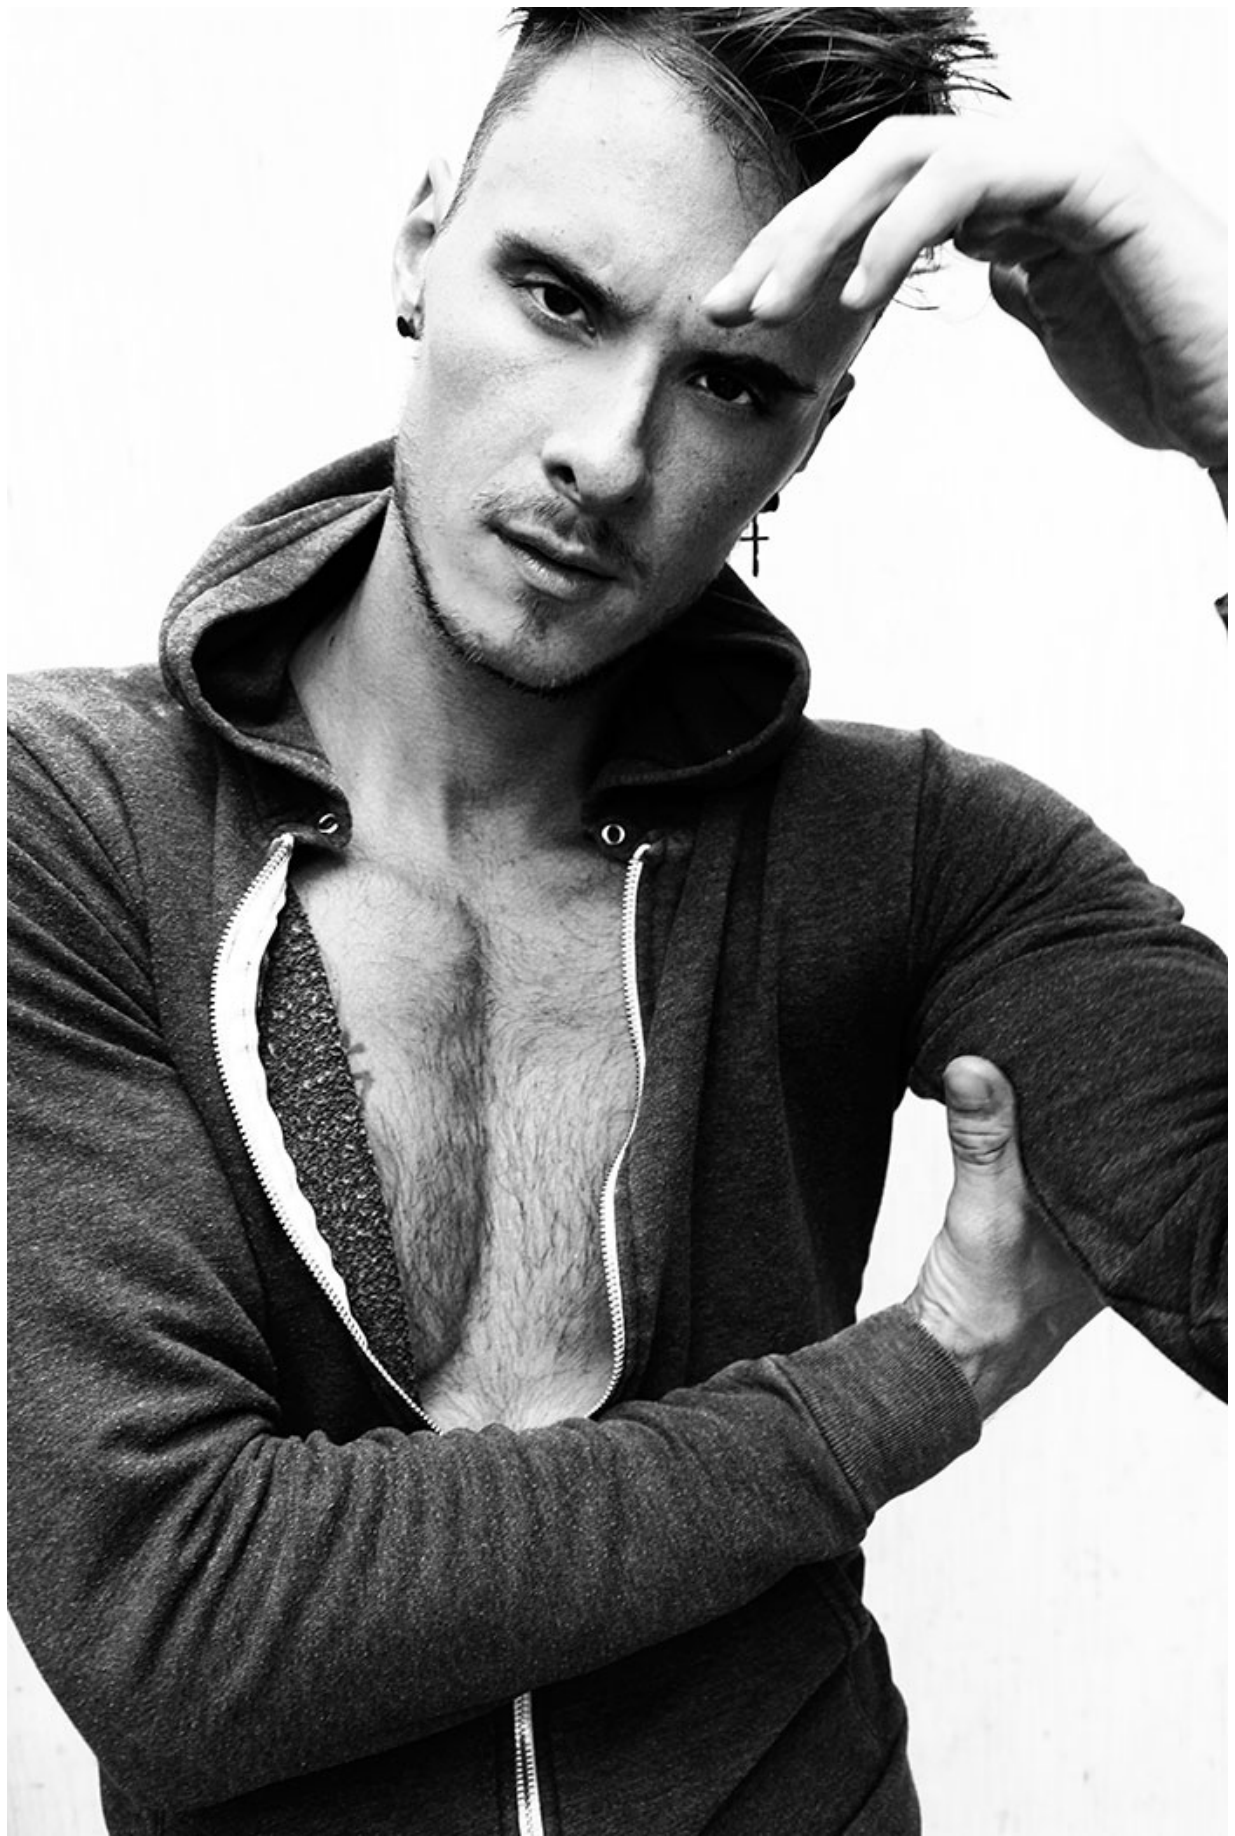

BRANDMODELS

MICHAEL ROSE

HAIR: BROWN

EYES: BROWN

HEIGHT: 6' 2"

INSEAM: 33

WAIST: 32

SHIRT: M

SUIT: 40

SHOE: 11

STUDED
TANK