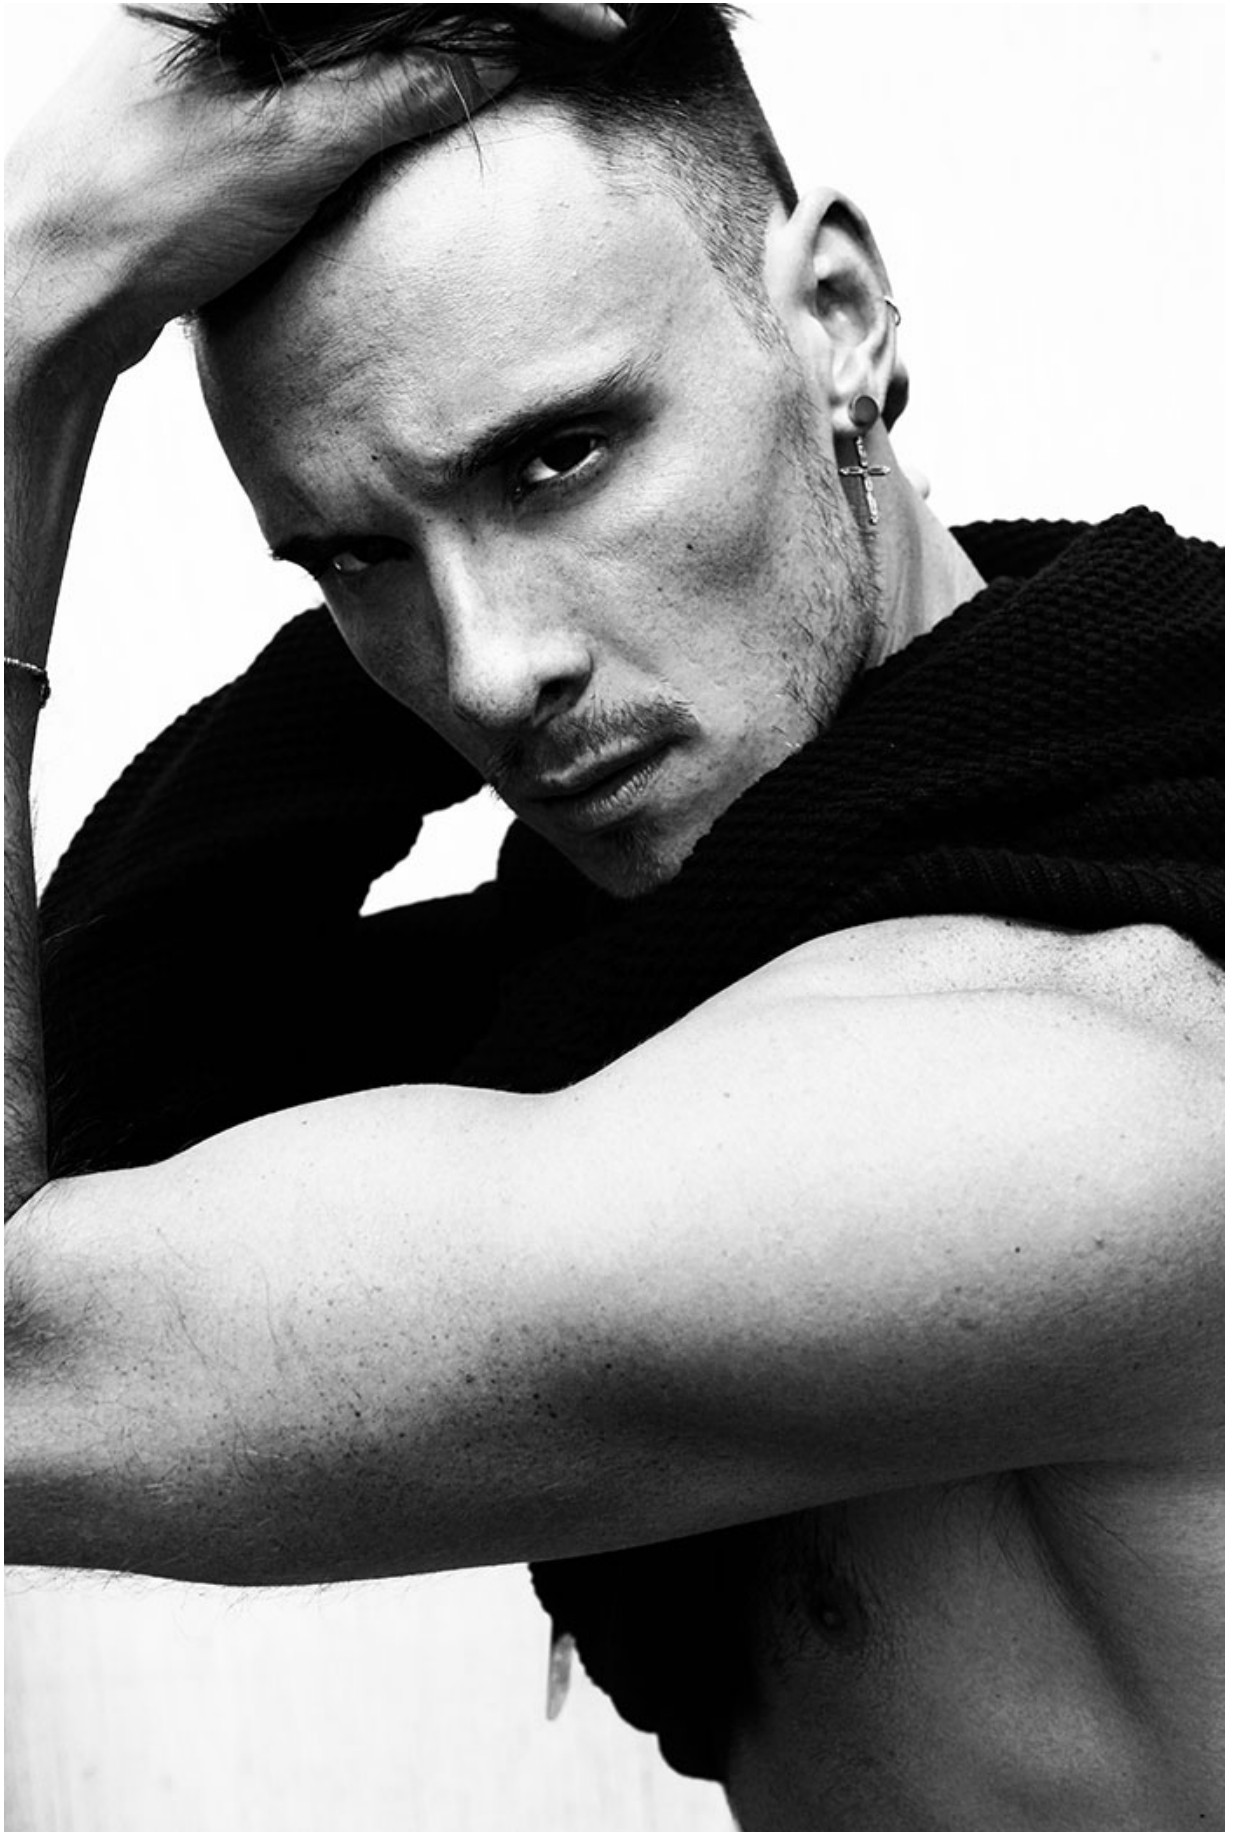

BRANDMODELS

MICHAEL ROSE

HAIR: BROWN

EYES: BROWN

HEIGHT: 6' 2"

INSEAM: 33

WAIST: 32

SHIRT: M

SUIT: 40

SHOE: 11

STUDED
TANK