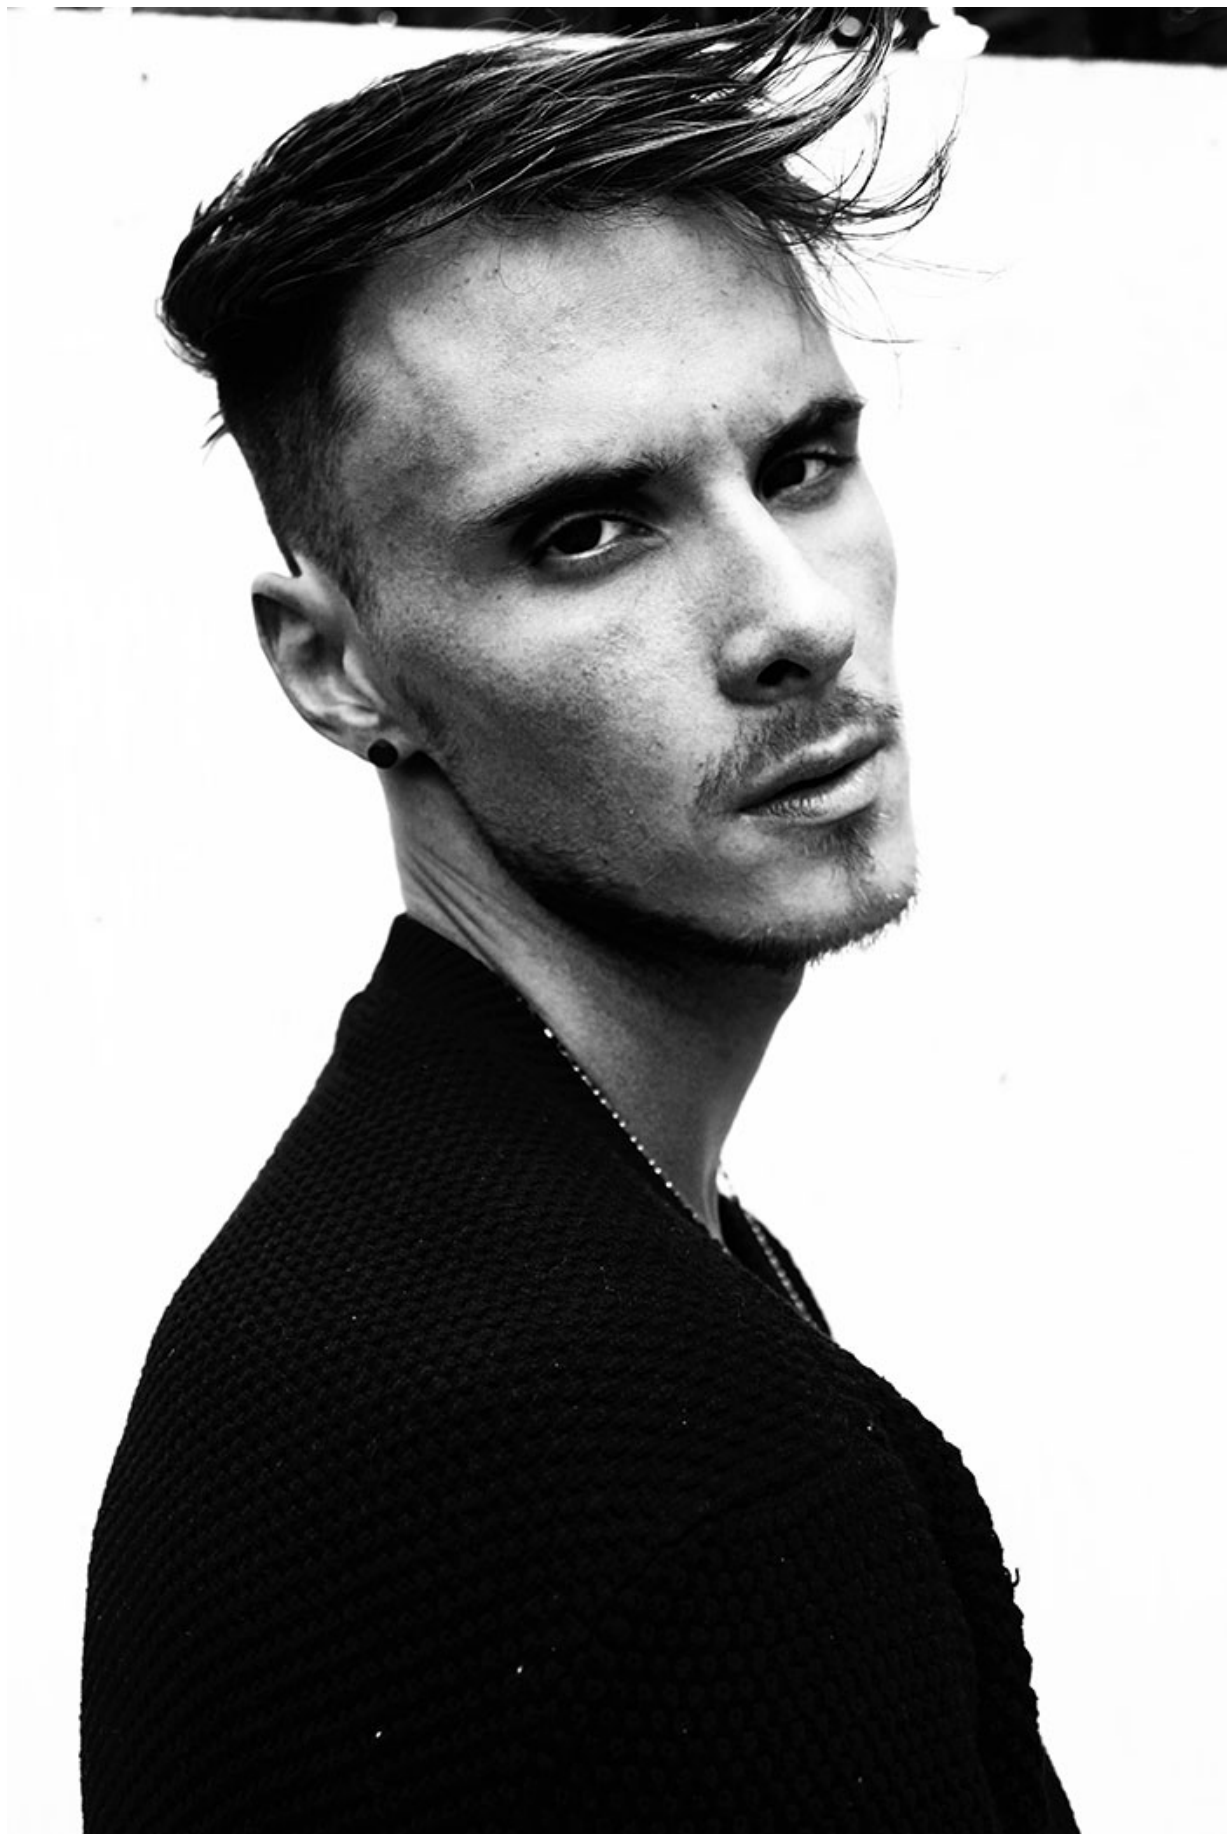

## MICHAEL ROSE

HAIR: BROWN

EYES: BROWN

HEIGHT: 6' 2"

INSEAM: 33

WAIST: 32

SHIRT: M

SUIT: 40

SHOE: 11

STUDED  
TANK