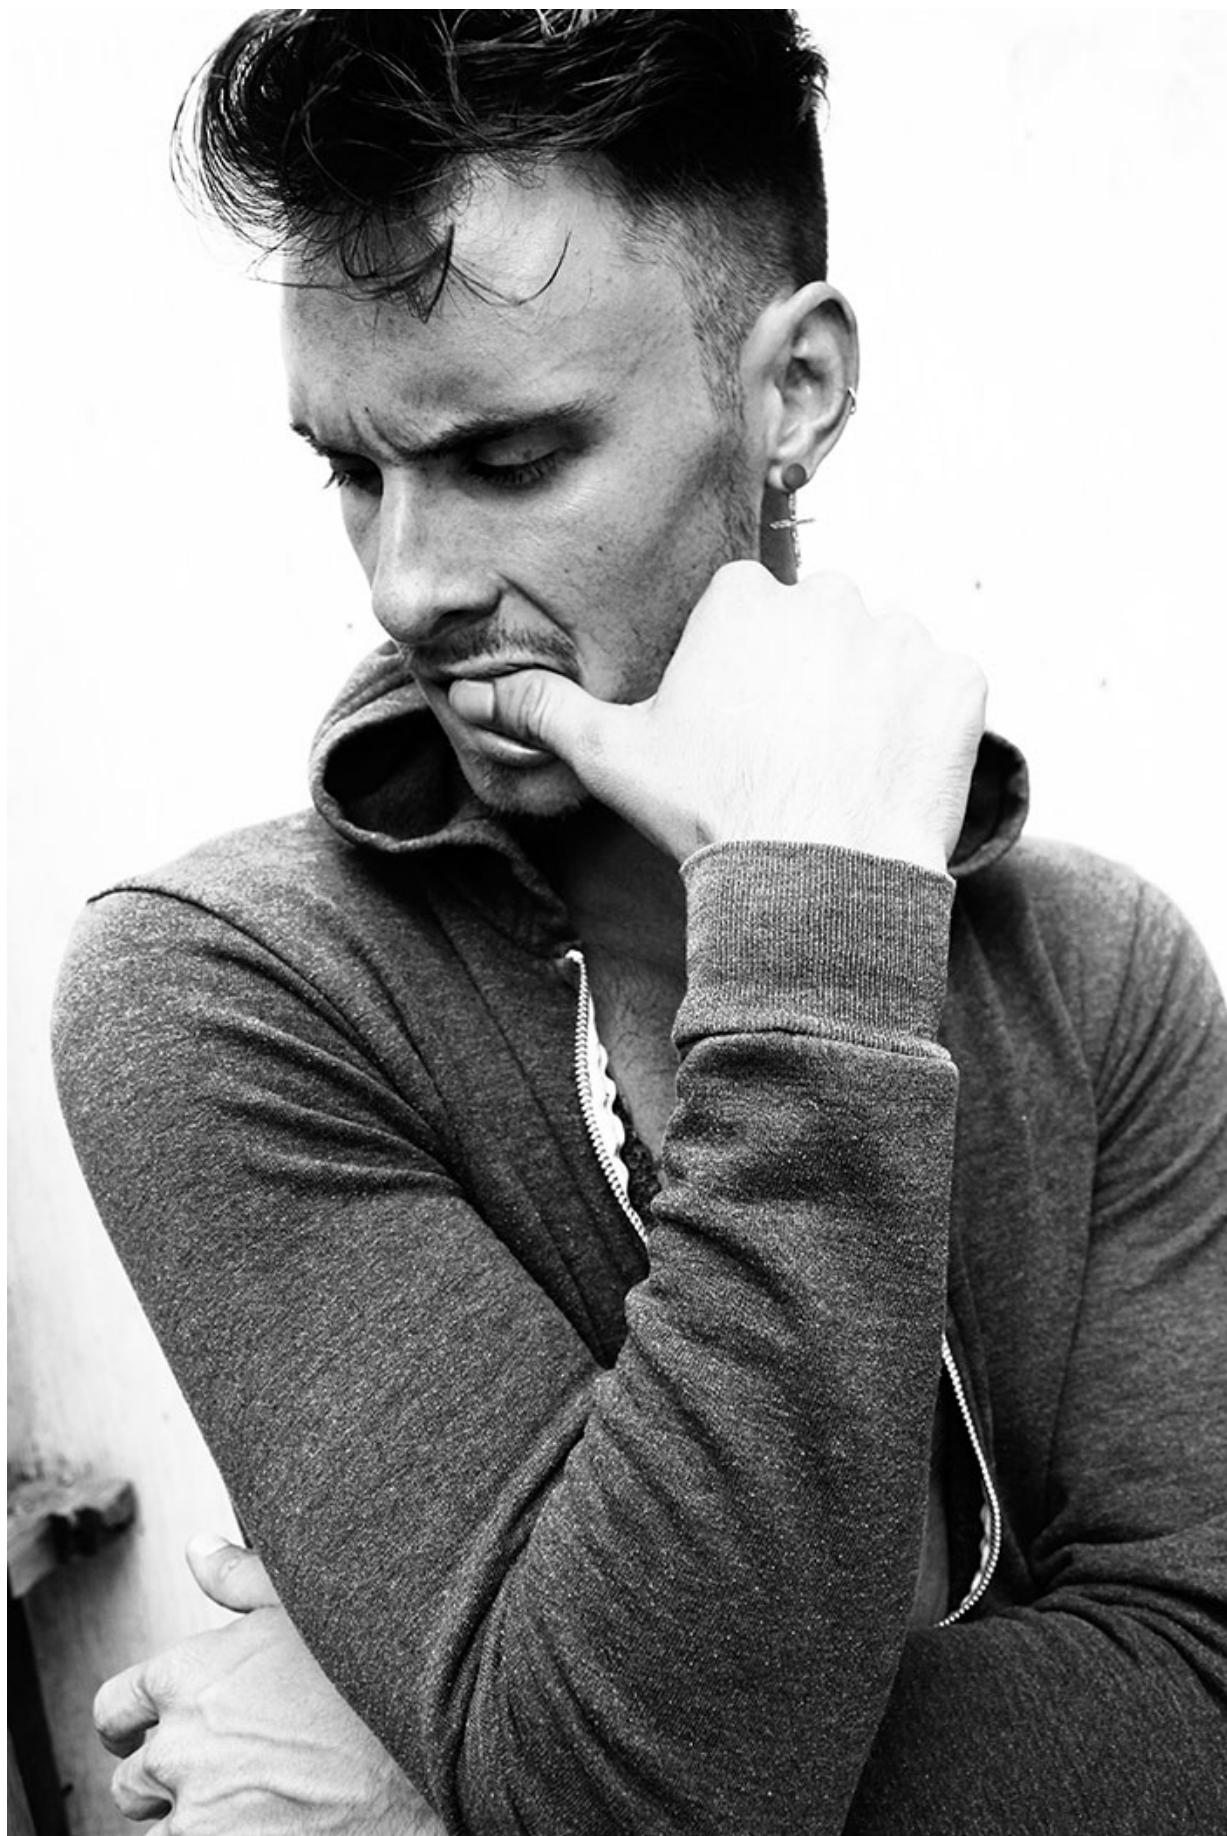

BRANDMODELS

MICHAEL ROSE

HAIR: BROWN

EYES: BROWN

HEIGHT: 6' 2"

INSEAM: 33

WAIST: 32

SHIRT: M

SUIT: 40

SHOE: 11

STUDDED
TANK