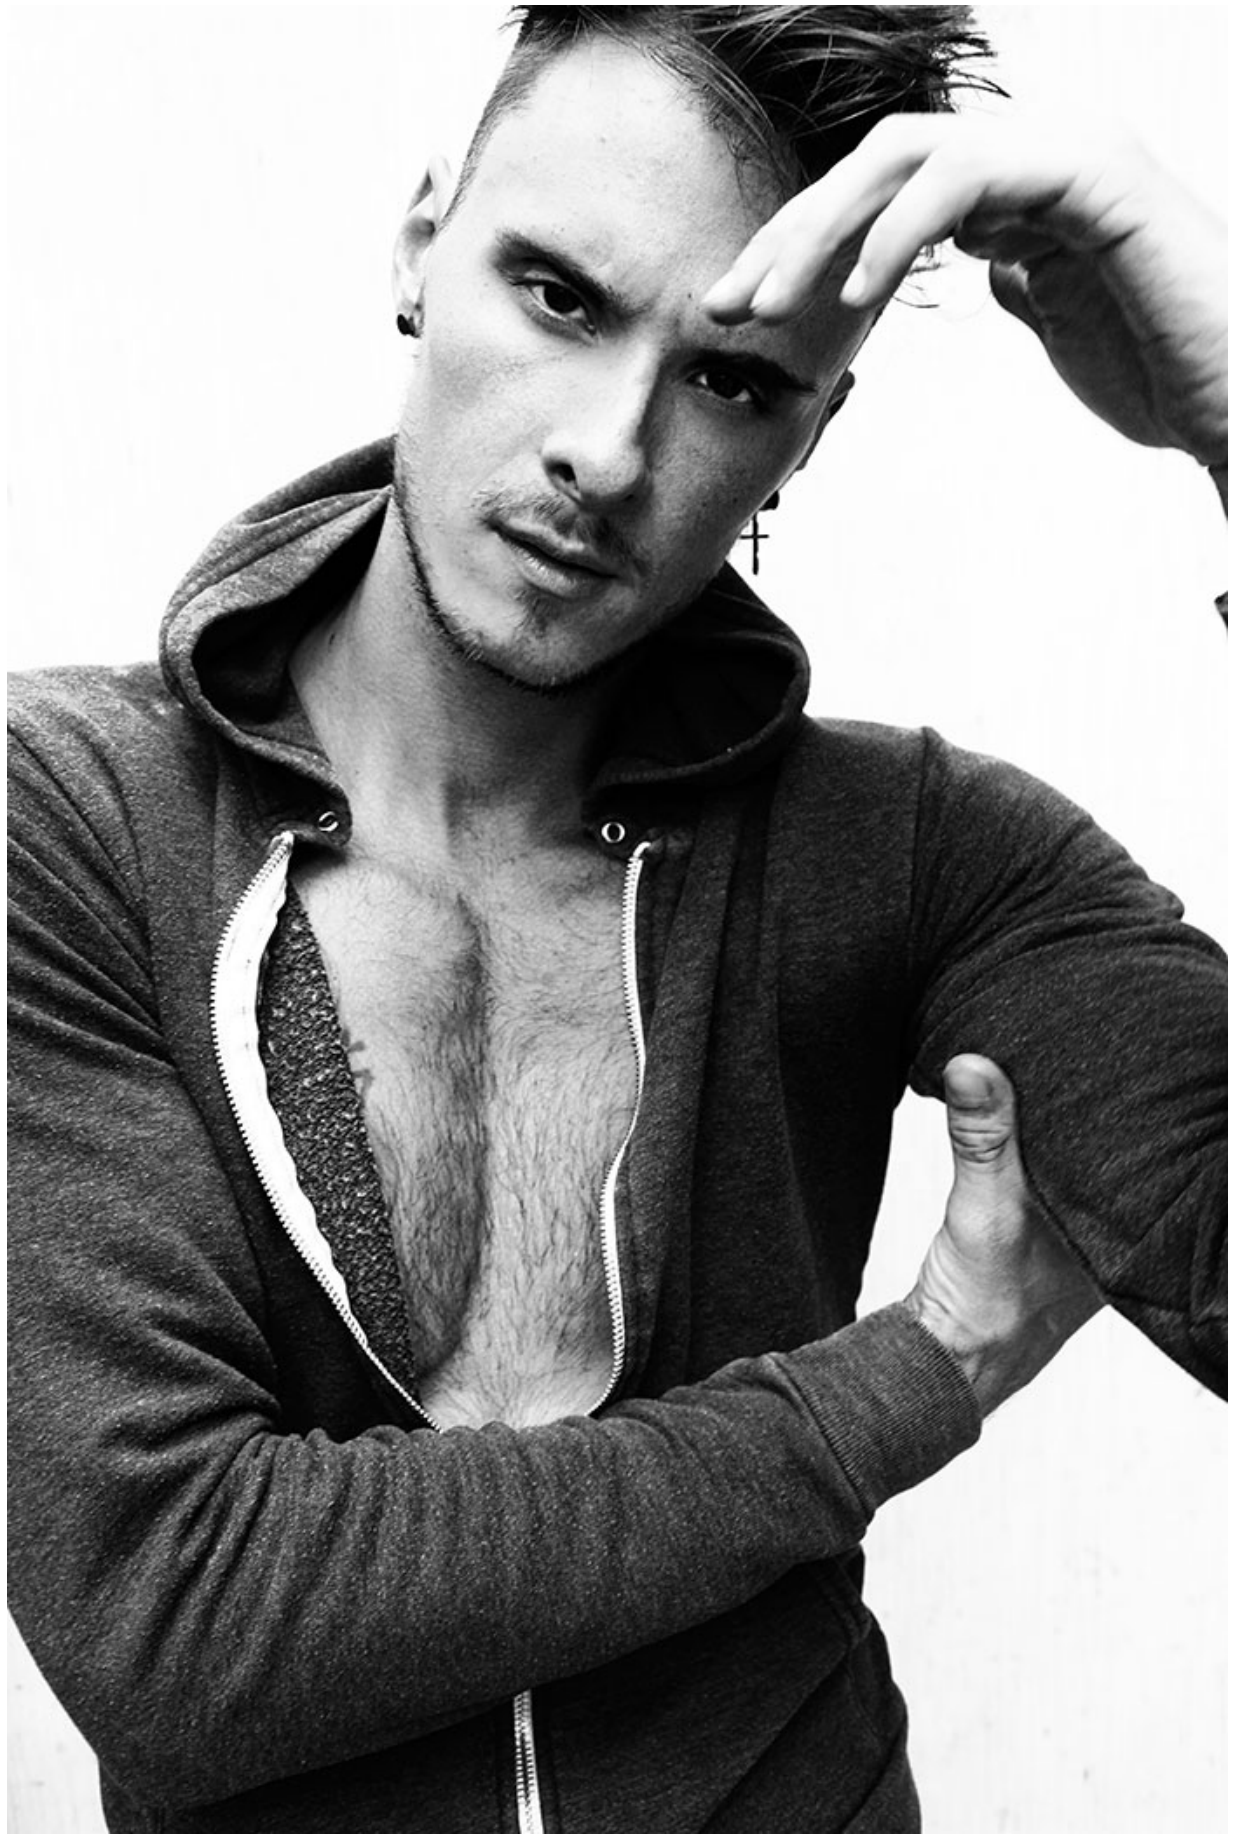

BRANDMODELS

MICHAEL ROSE

HAIR: BROWN

EYES: BROWN

HEIGHT: 6' 2"

INSEAM: 33

WAIST: 32

SHIRT: M

SUIT: 40

SHOE: 11

STUDDED
TANK