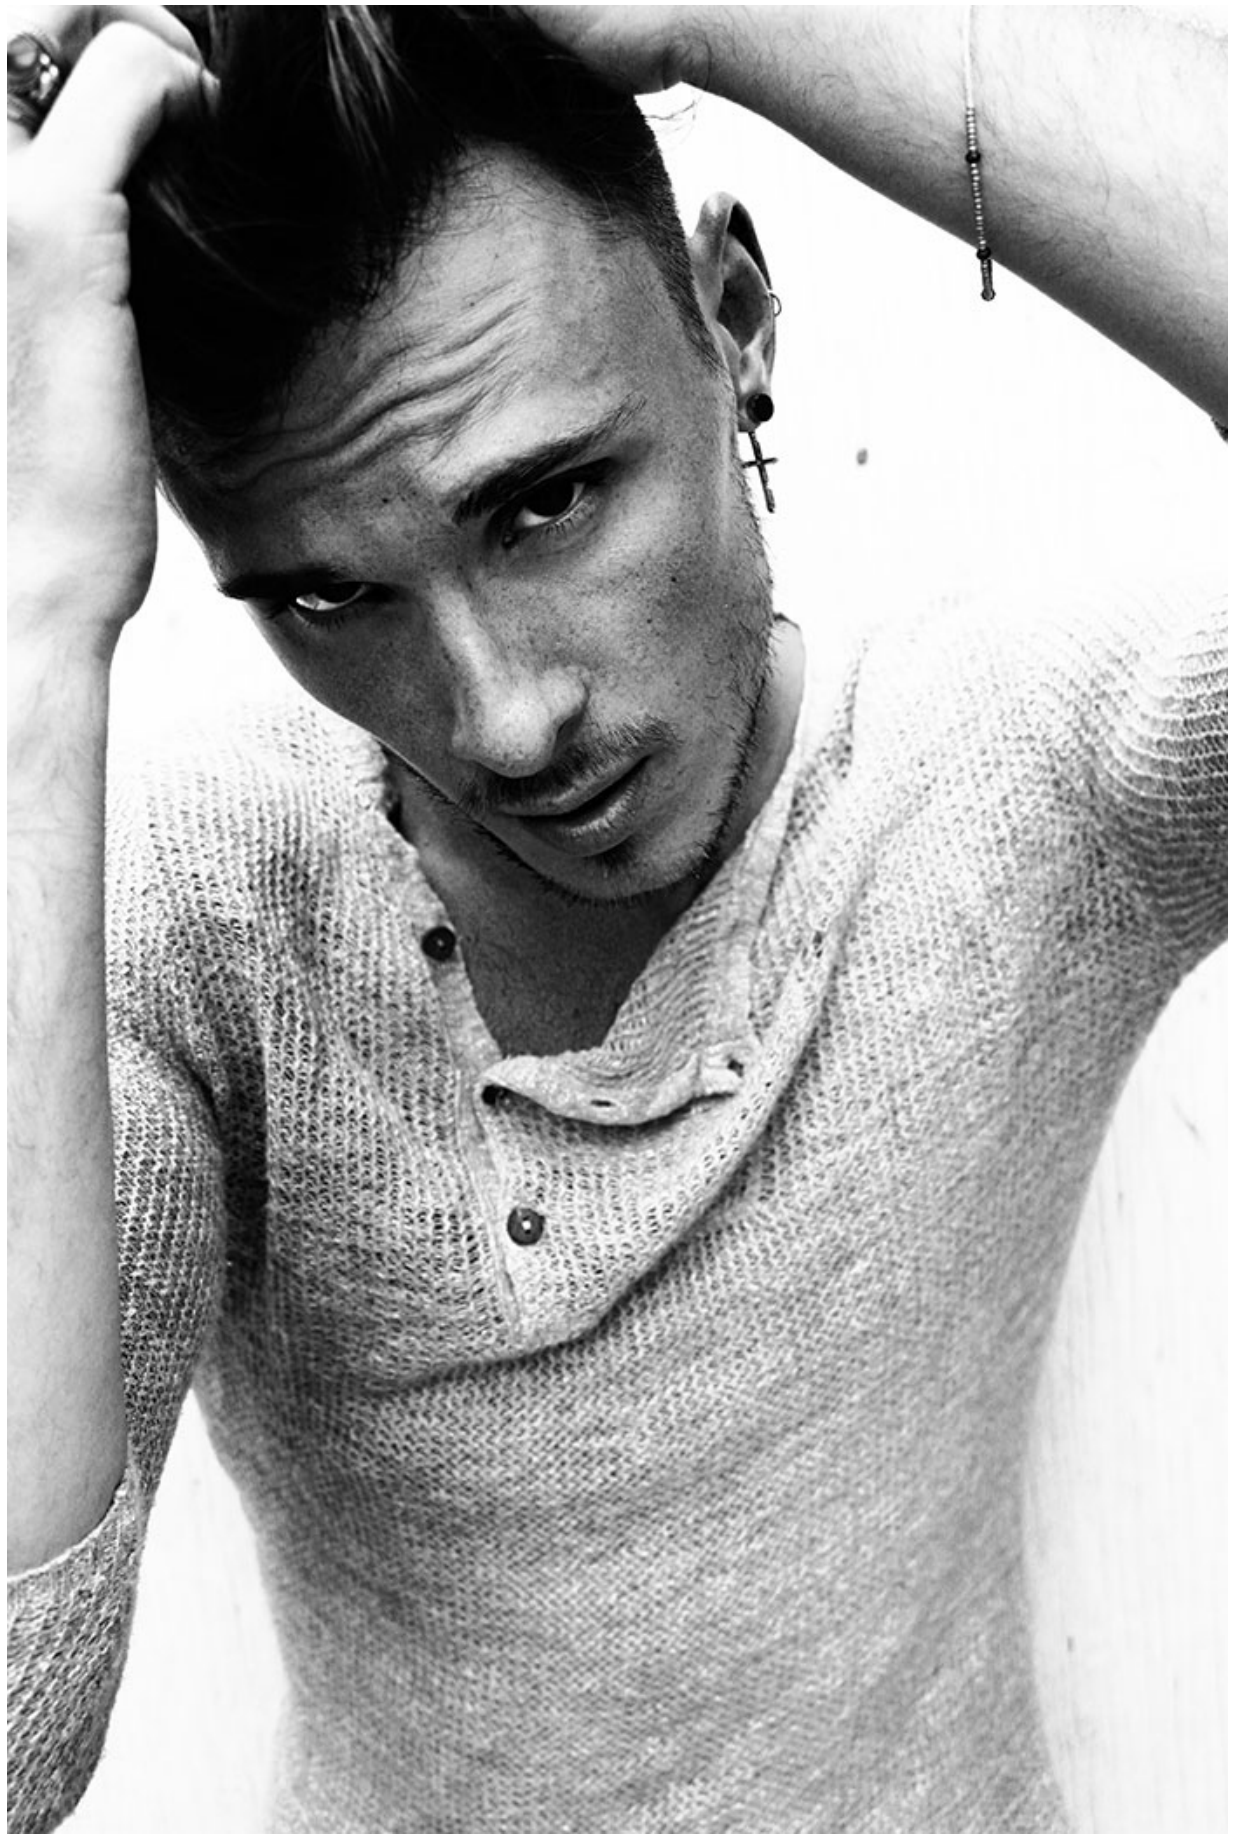

BRANDMODELS

MICHAEL ROSE

HAIR: BROWN

EYES: BROWN

HEIGHT: 6' 2"

INSEAM: 33

WAIST: 32

SHIRT: M

SUIT: 40

SHOE: 11

STUDED
TANK