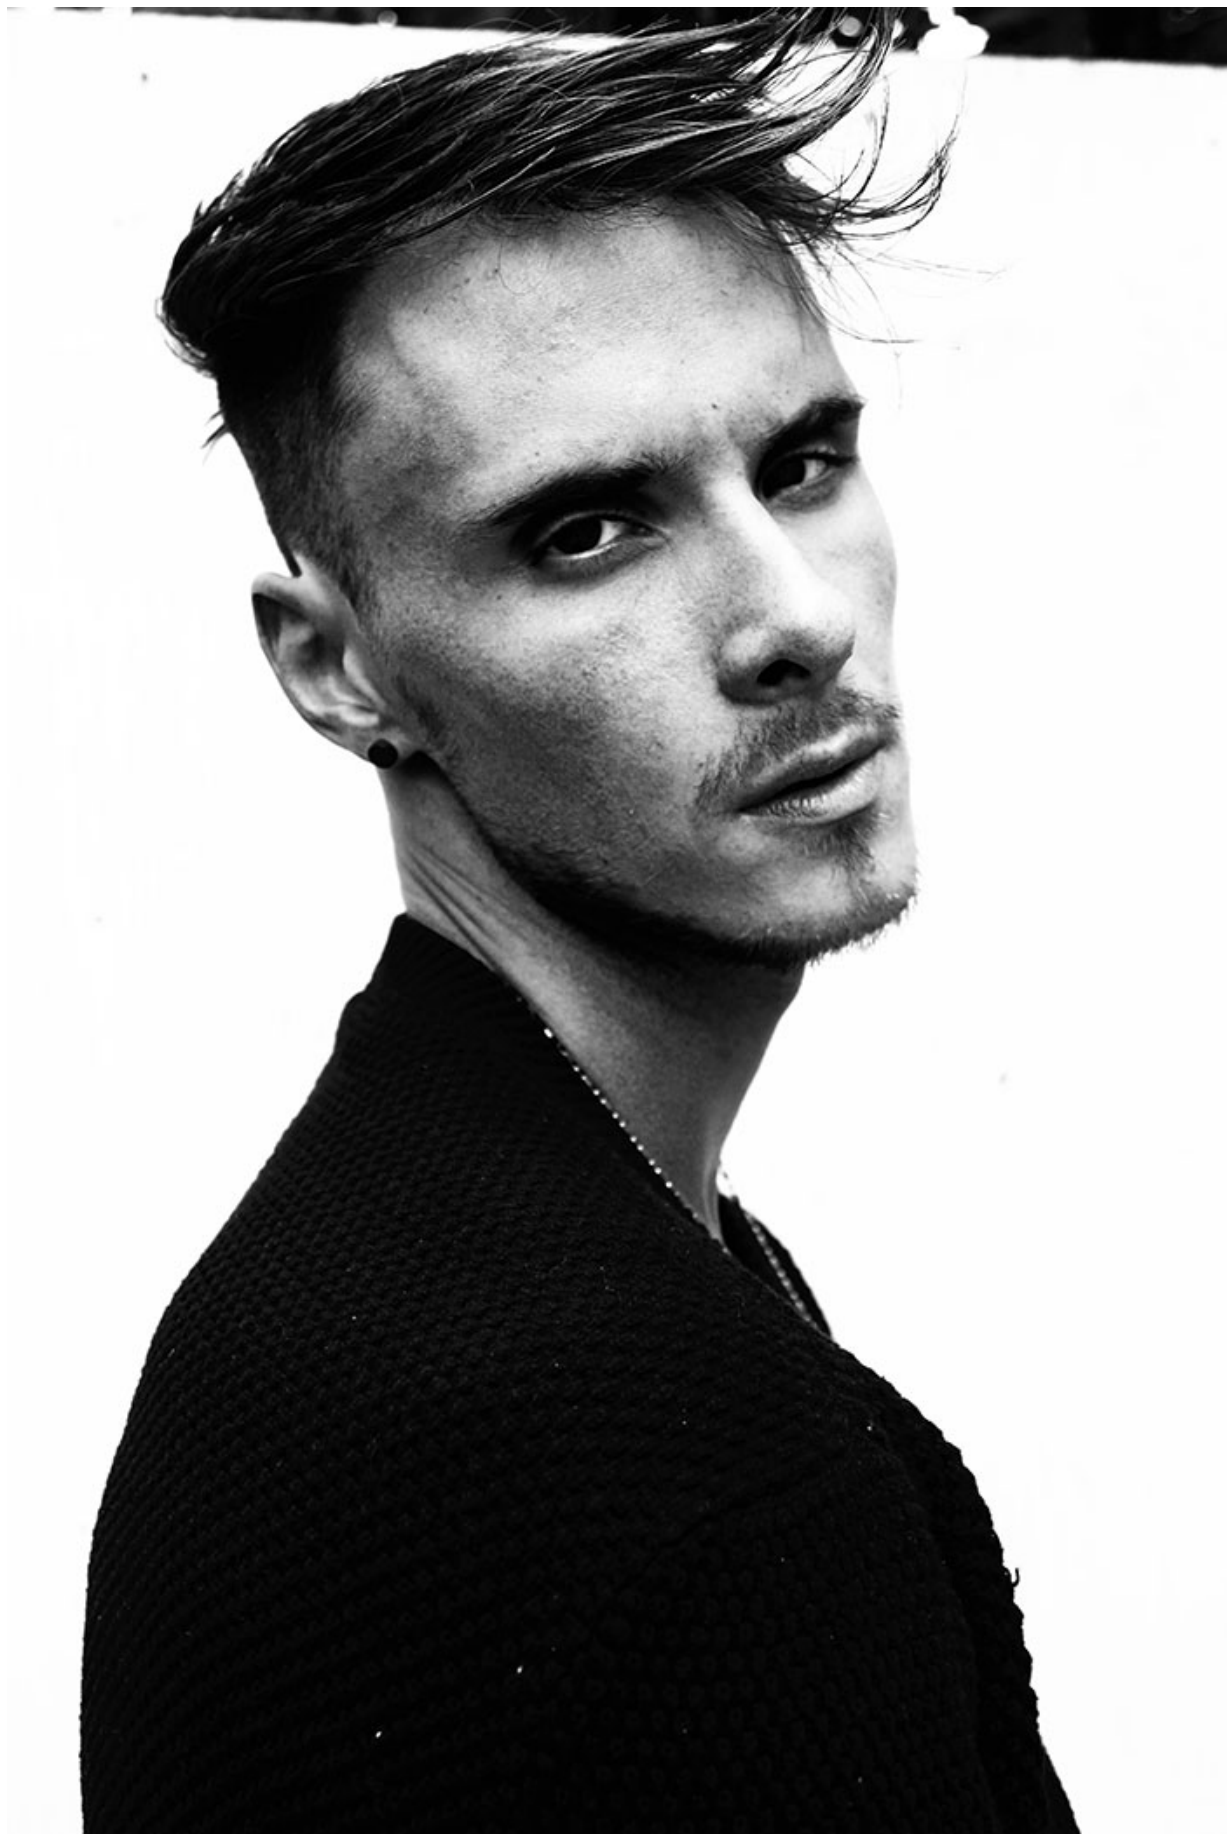

BRANDMODELS

MICHAEL ROSE

HAIR: BROWN

EYES: BROWN

HEIGHT: 6' 2"

INSEAM: 33

WAIST: 32

SHIRT: M

SUIT: 40

SHOE: 11

STUDED
TANK