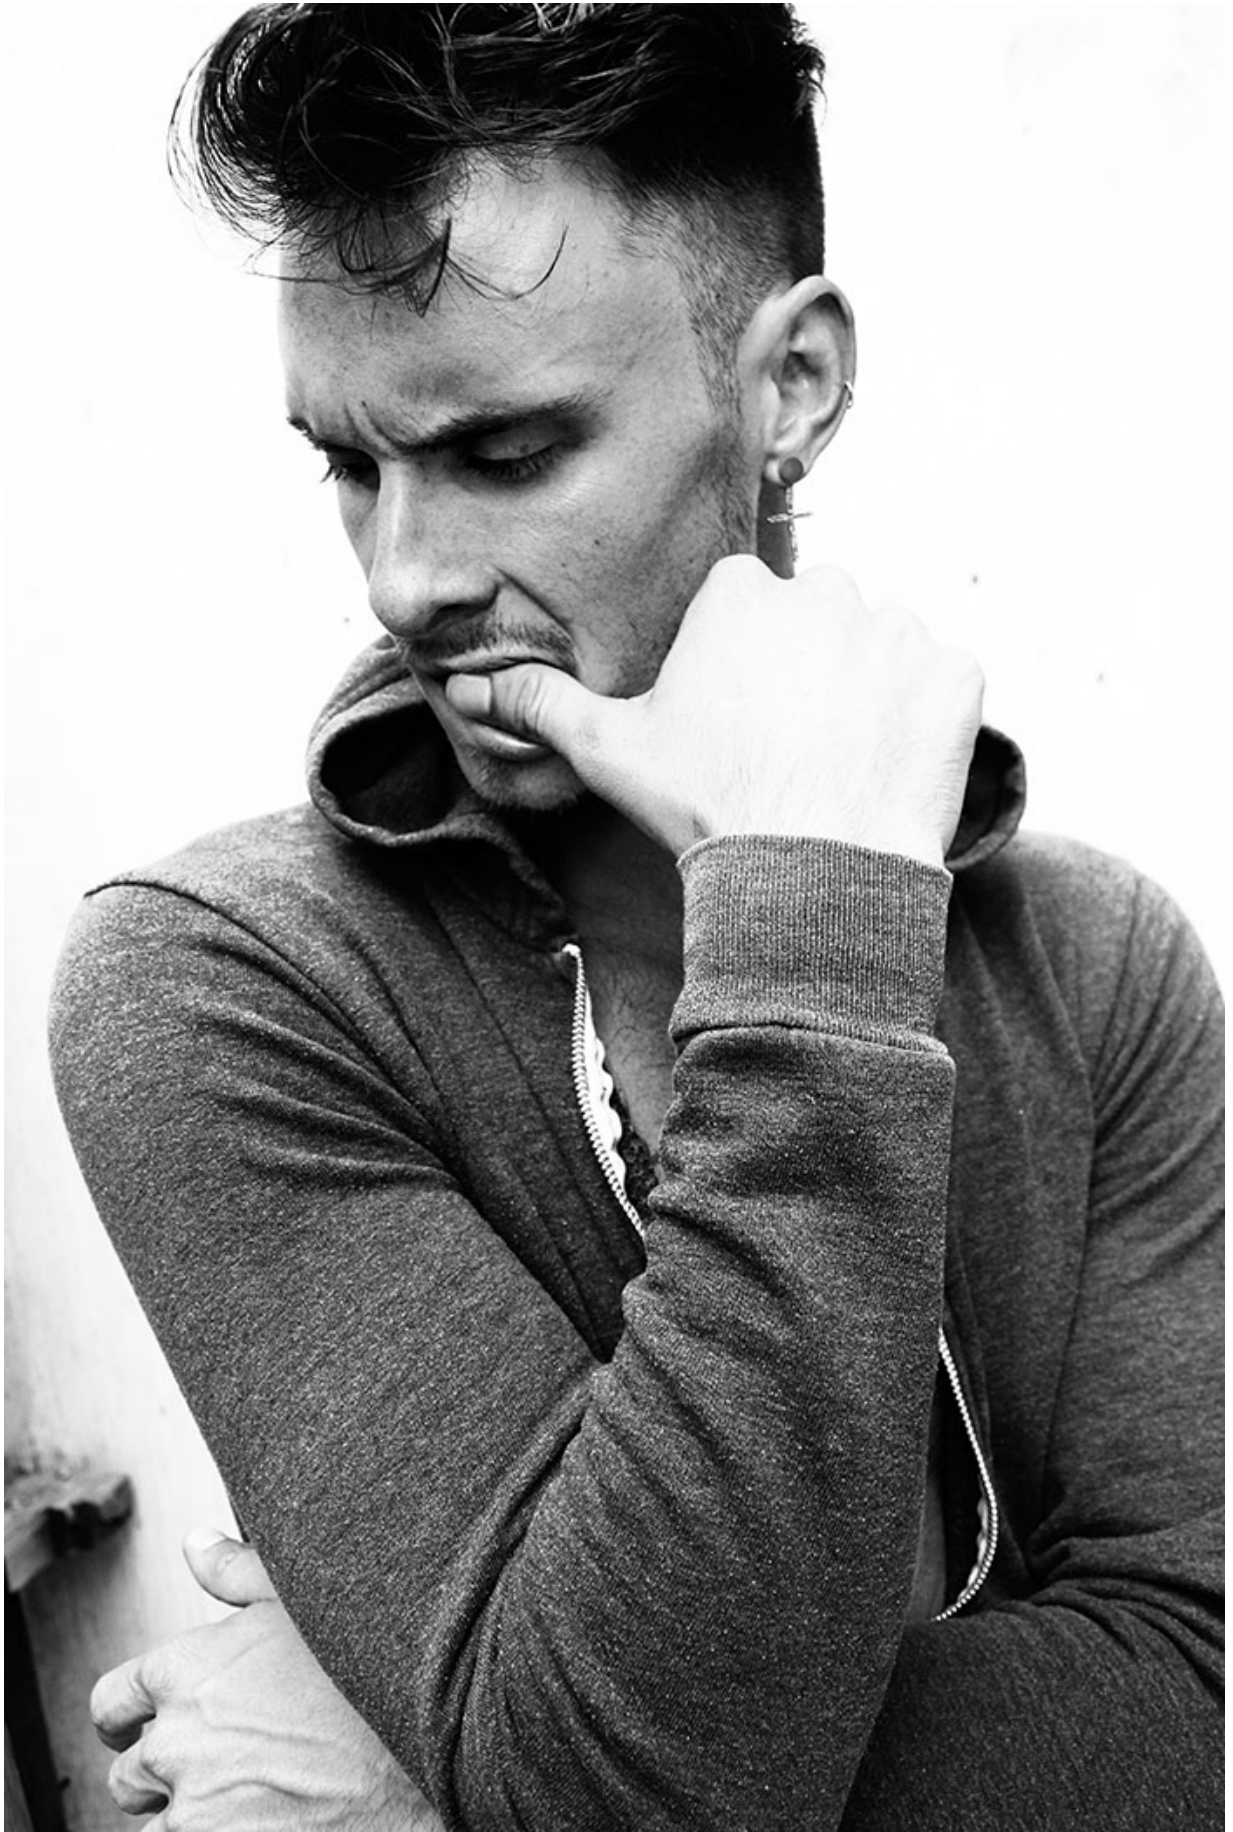

## MICHAEL ROSE

HAIR: BROWN

EYES: BROWN

HEIGHT: 6' 2"

INSEAM: 33

WAIST: 32

SHIRT: M

SUIT: 40

SHOE: 11

STUDDED  
TANK