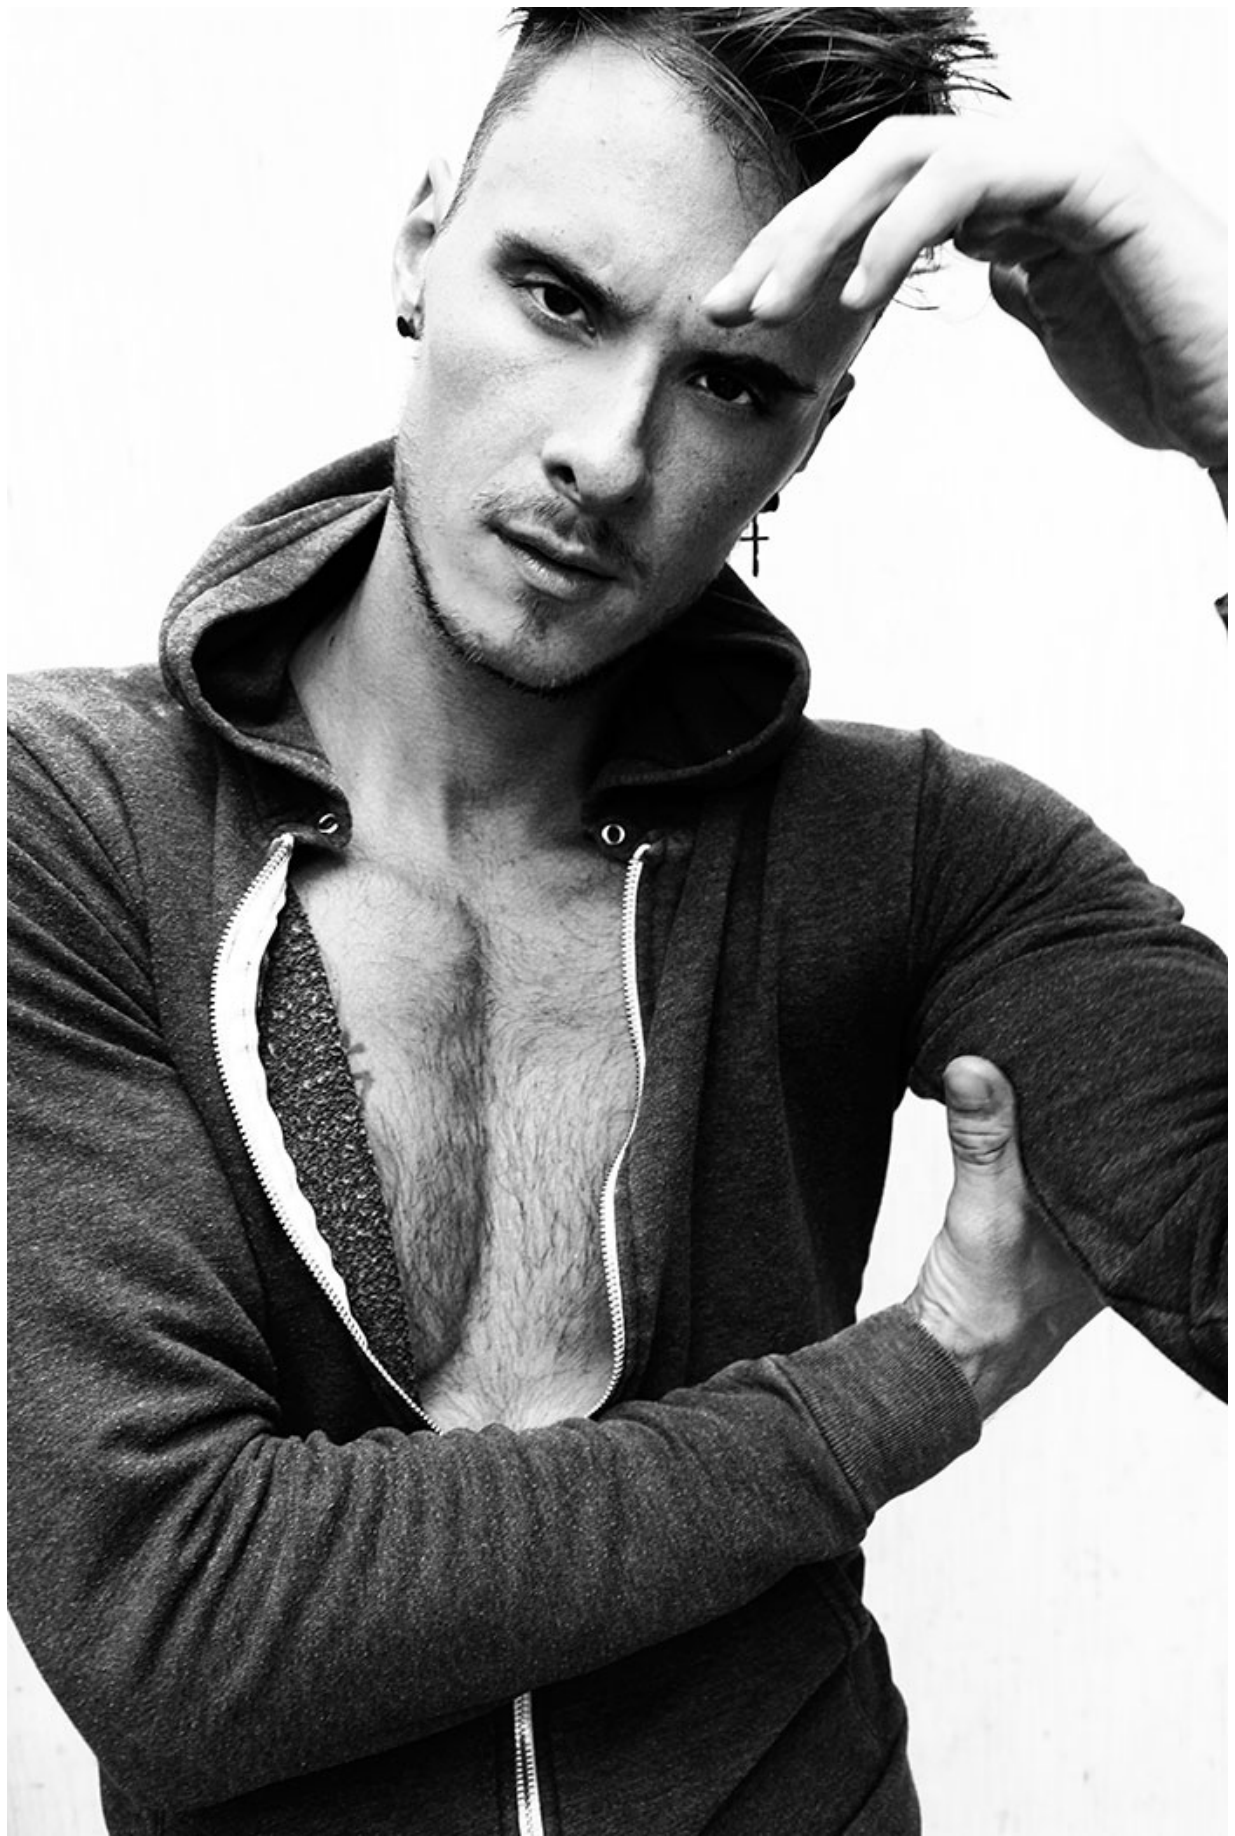

BRANDMODELS

MICHAEL ROSE

HAIR: BROWN

EYES: BROWN

HEIGHT: 6' 2"

INSEAM: 33

WAIST: 32

SHIRT: M

SUIT: 40

SHOE: 11

STUDDED
TANK