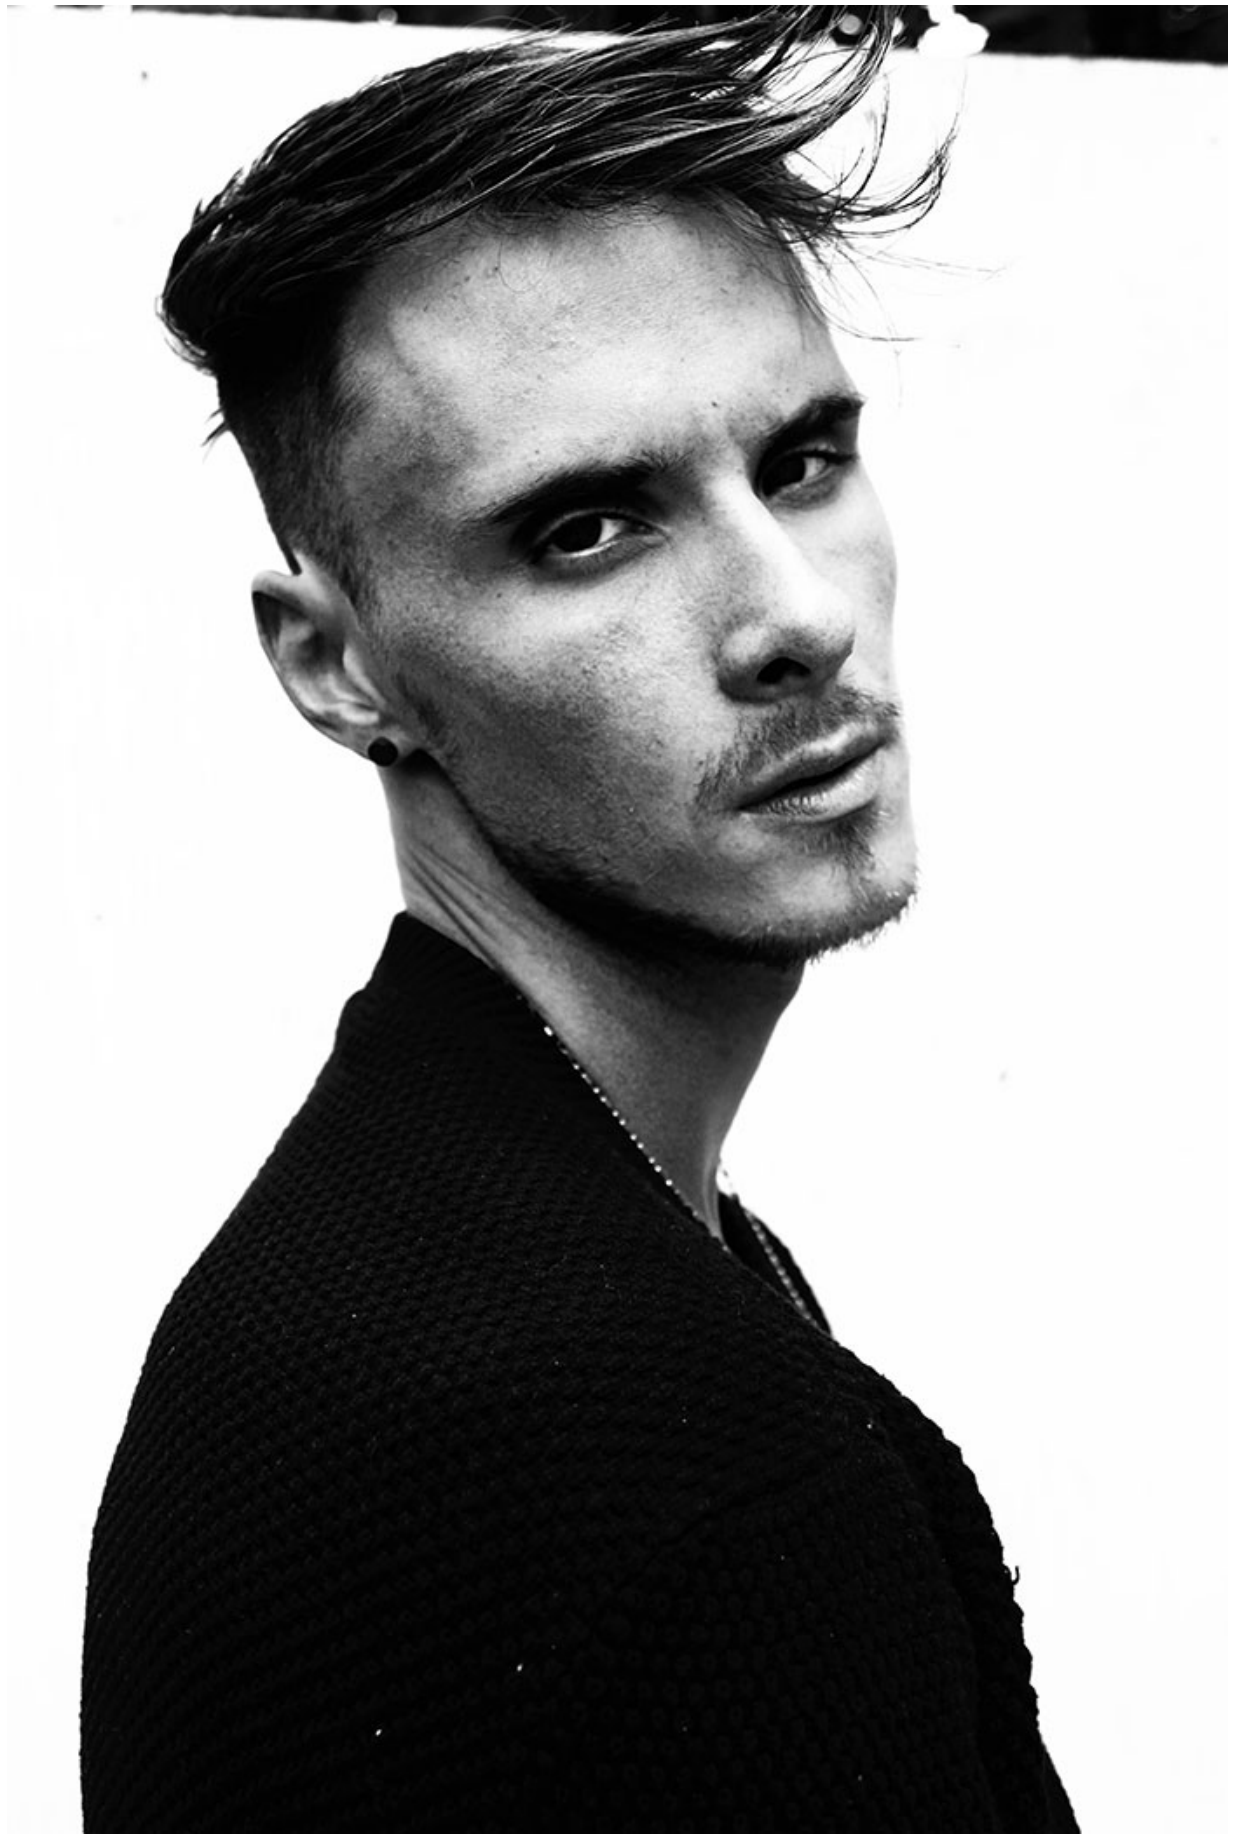

## MICHAEL ROSE

HAIR: BROWN

EYES: BROWN

HEIGHT: 6' 2"

INSEAM: 33

WAIST: 32

SHIRT: M

SUIT: 40

SHOE: 11

STUDED  
TANK