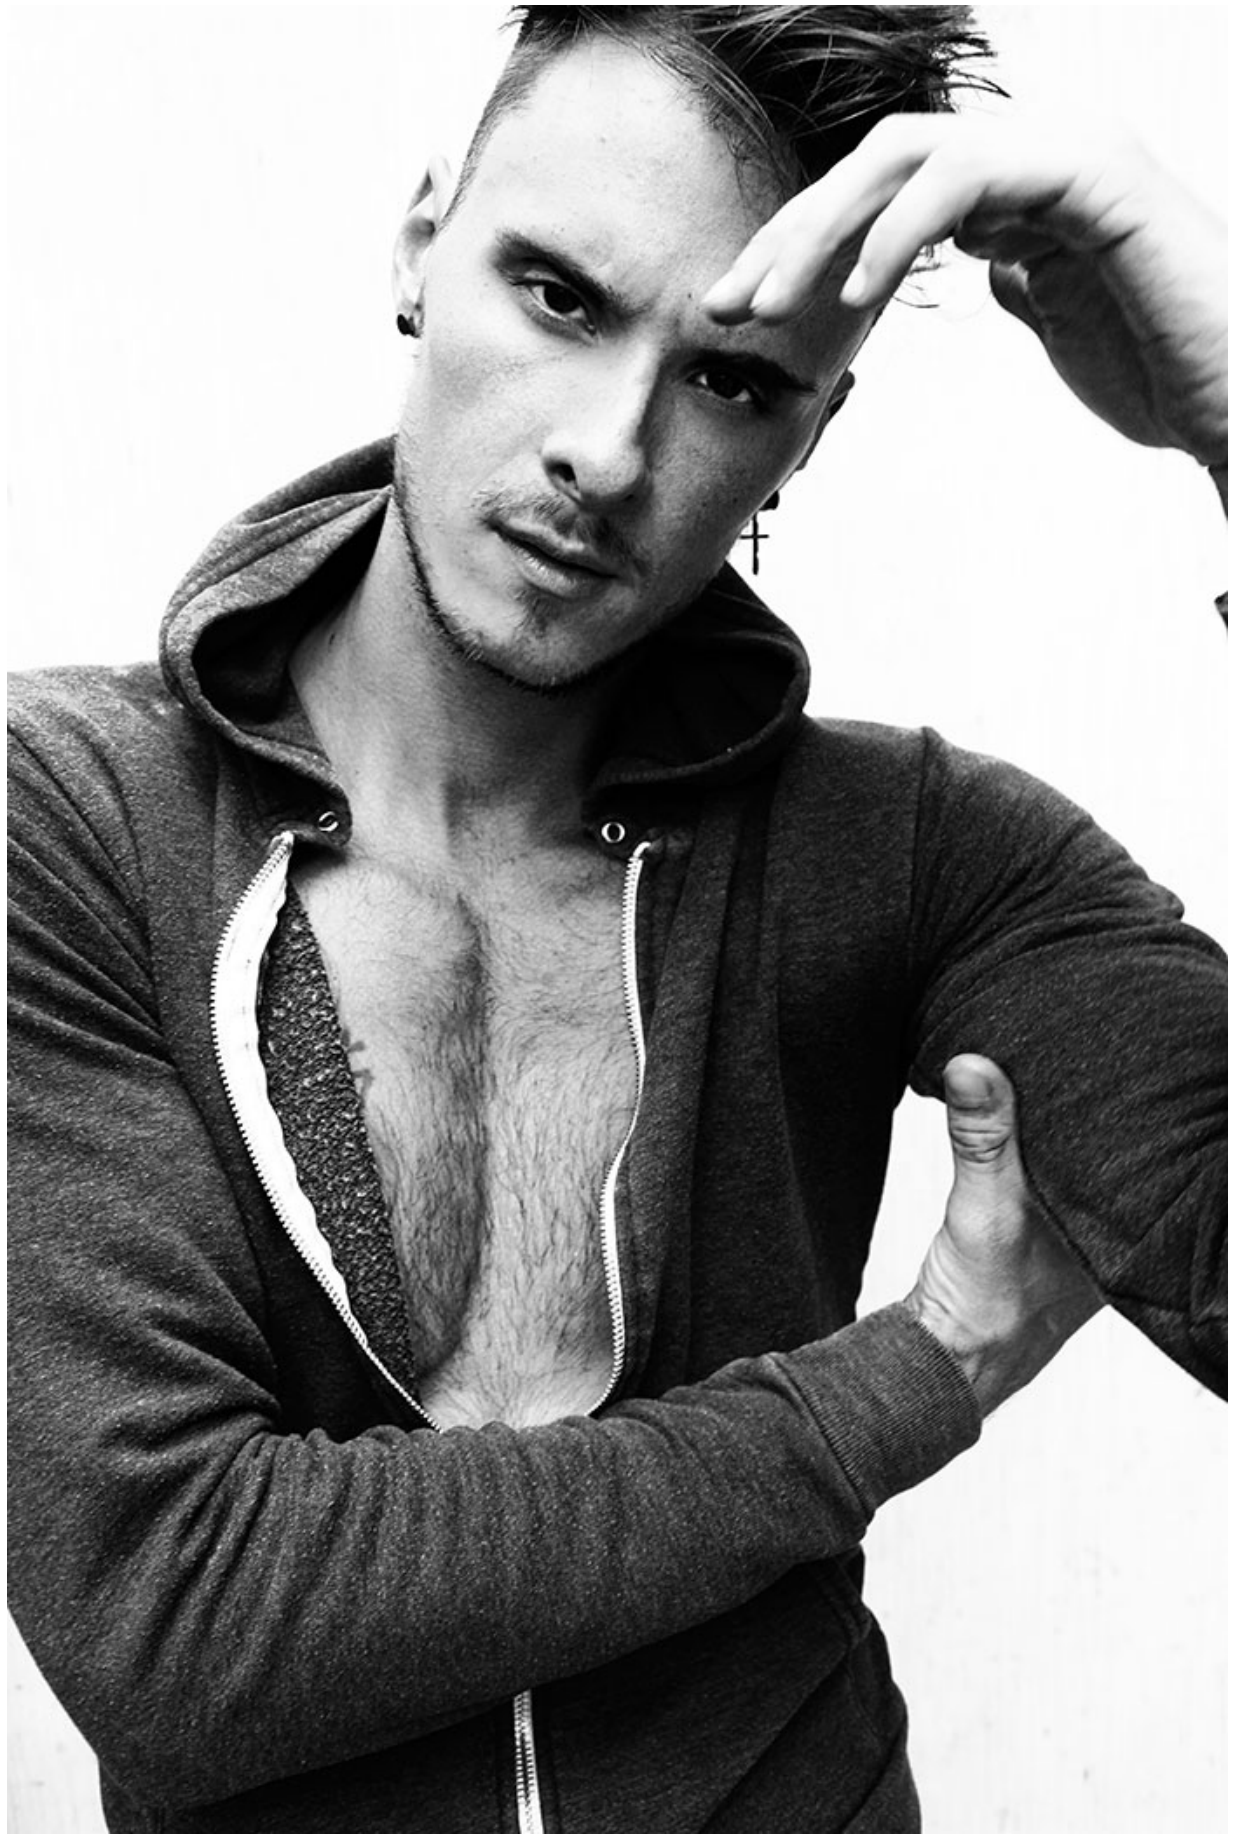

BRANDMODELS

MICHAEL ROSE

HAIR: BROWN

EYES: BROWN

HEIGHT: 6' 2"

INSEAM: 33

WAIST: 32

SHIRT: M

SUIT: 40

SHOE: 11

STUDDED
TANK