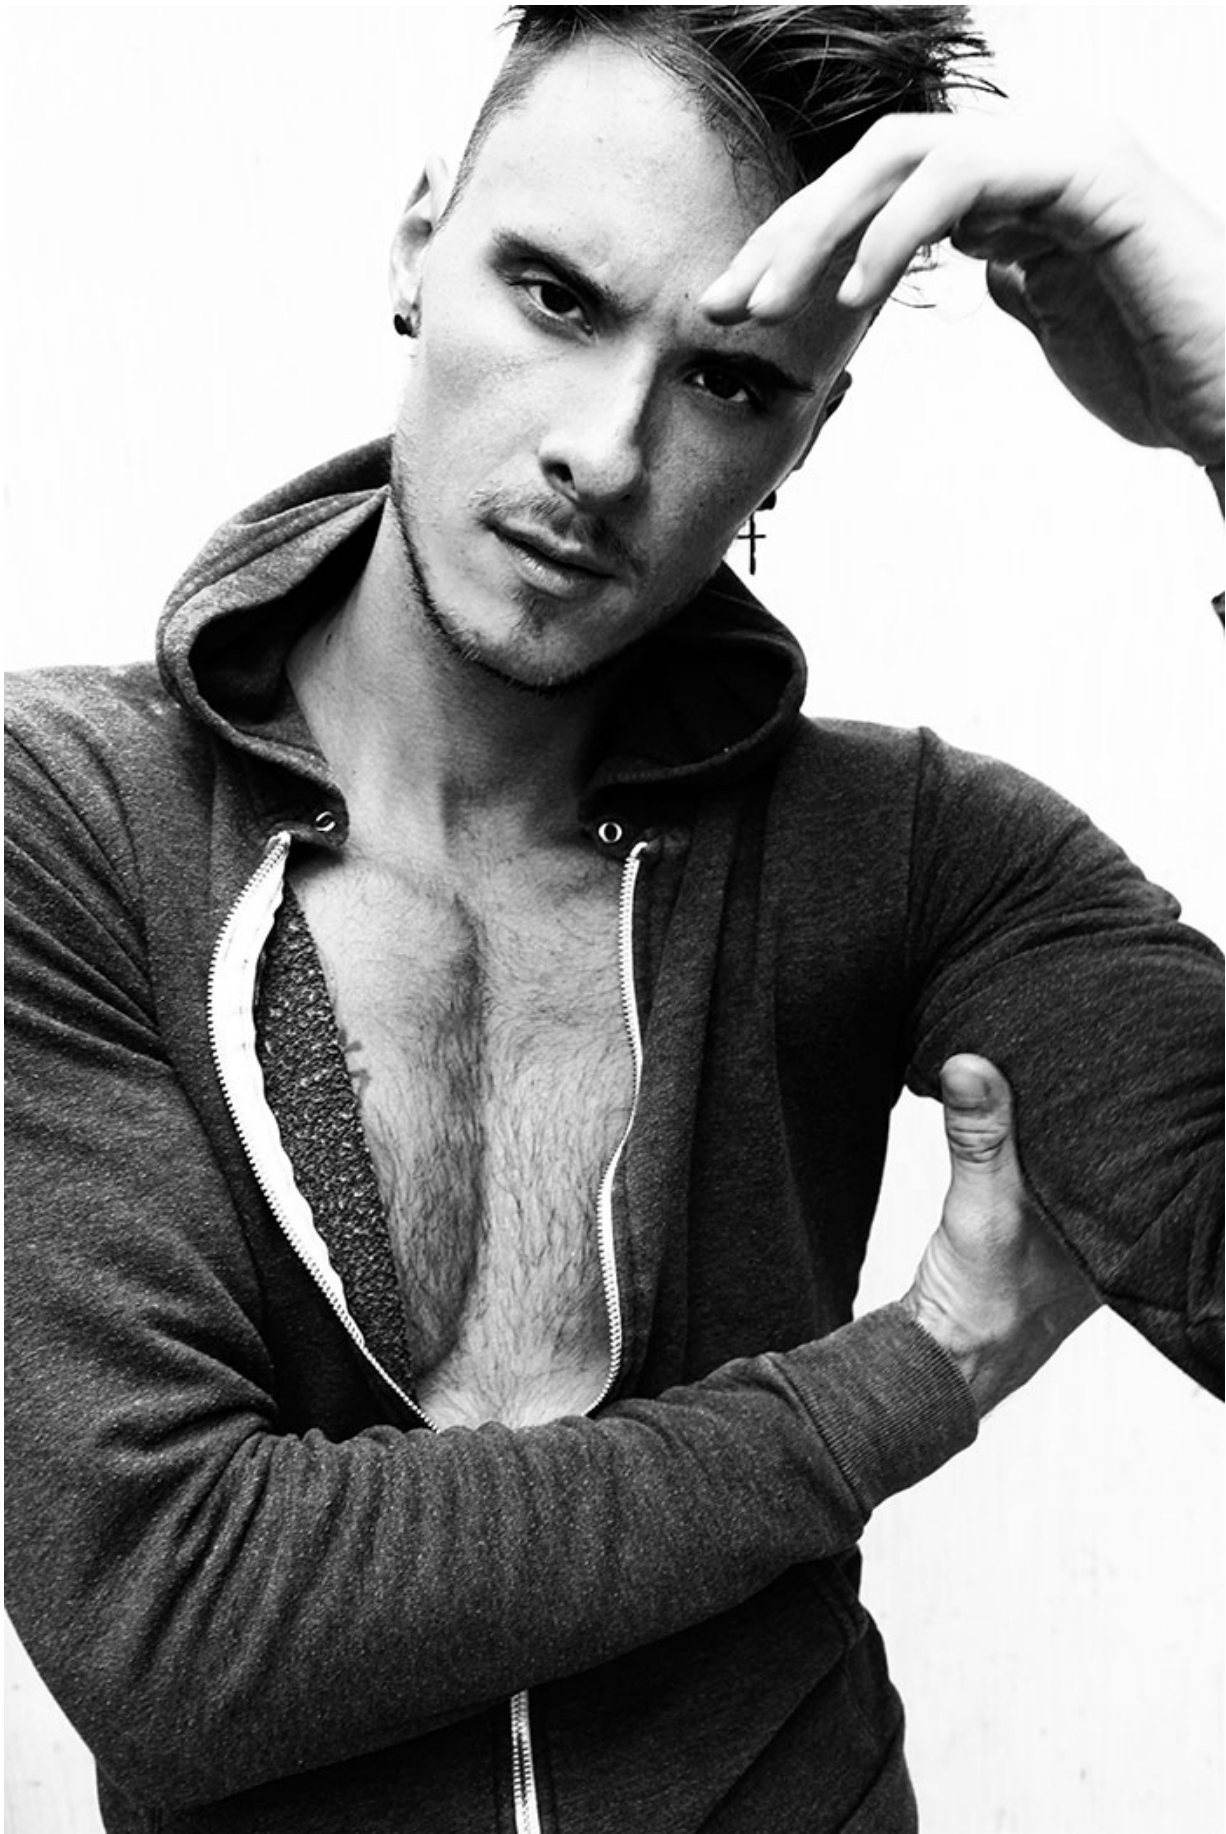

## MICHAEL ROSE

HAIR: BROWN

EYES: BROWN

HEIGHT: 6' 2"

INSEAM: 33

WAIST: 32

SHIRT: M

SUIT: 40

SHOE: 11

STUDDED  
TANK