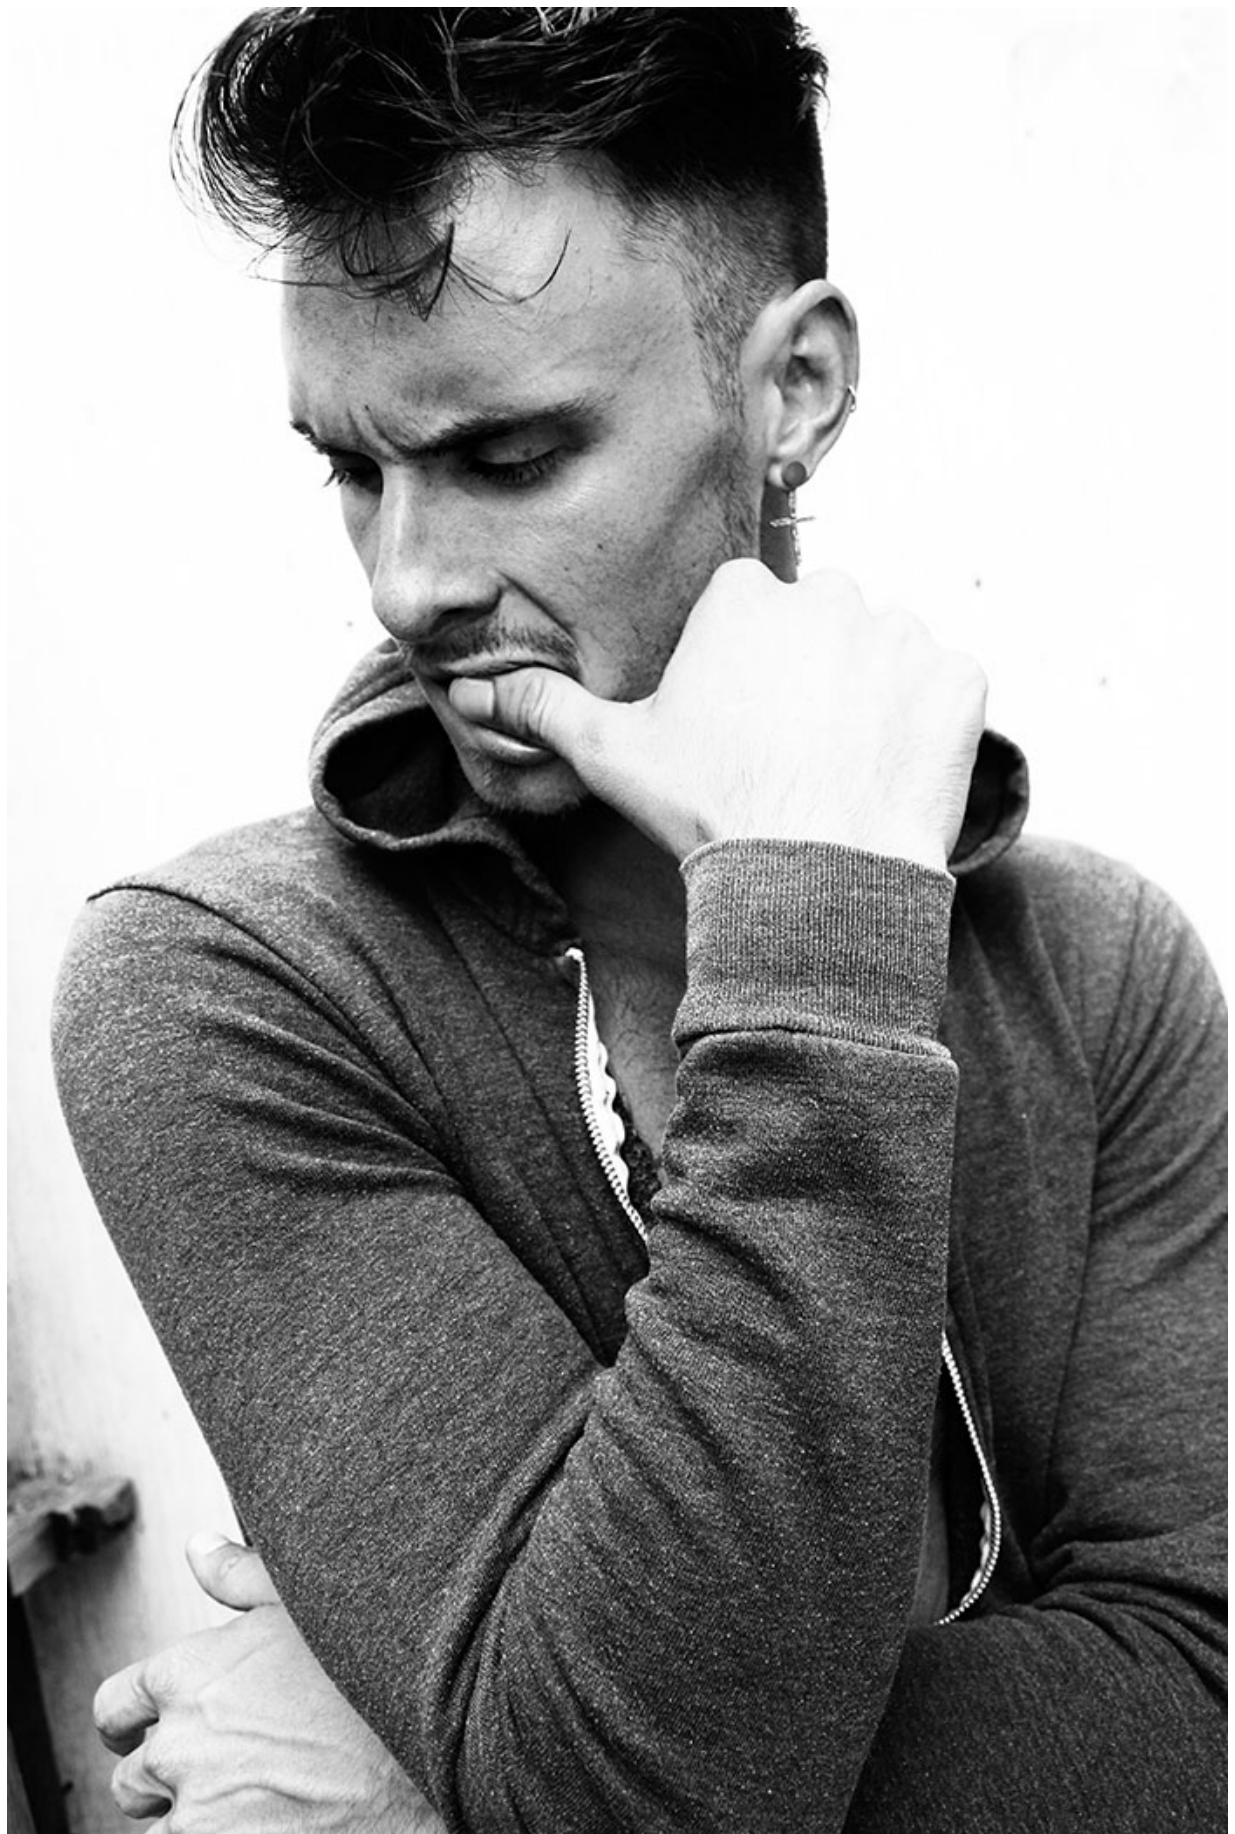

BRANDMODELS

MICHAEL ROSE

HAIR: BROWN

EYES: BROWN

HEIGHT: 6' 2"

INSEAM: 33

WAIST: 32

SHIRT: M

SUIT: 40

SHOE: 11

STUDED
TANK