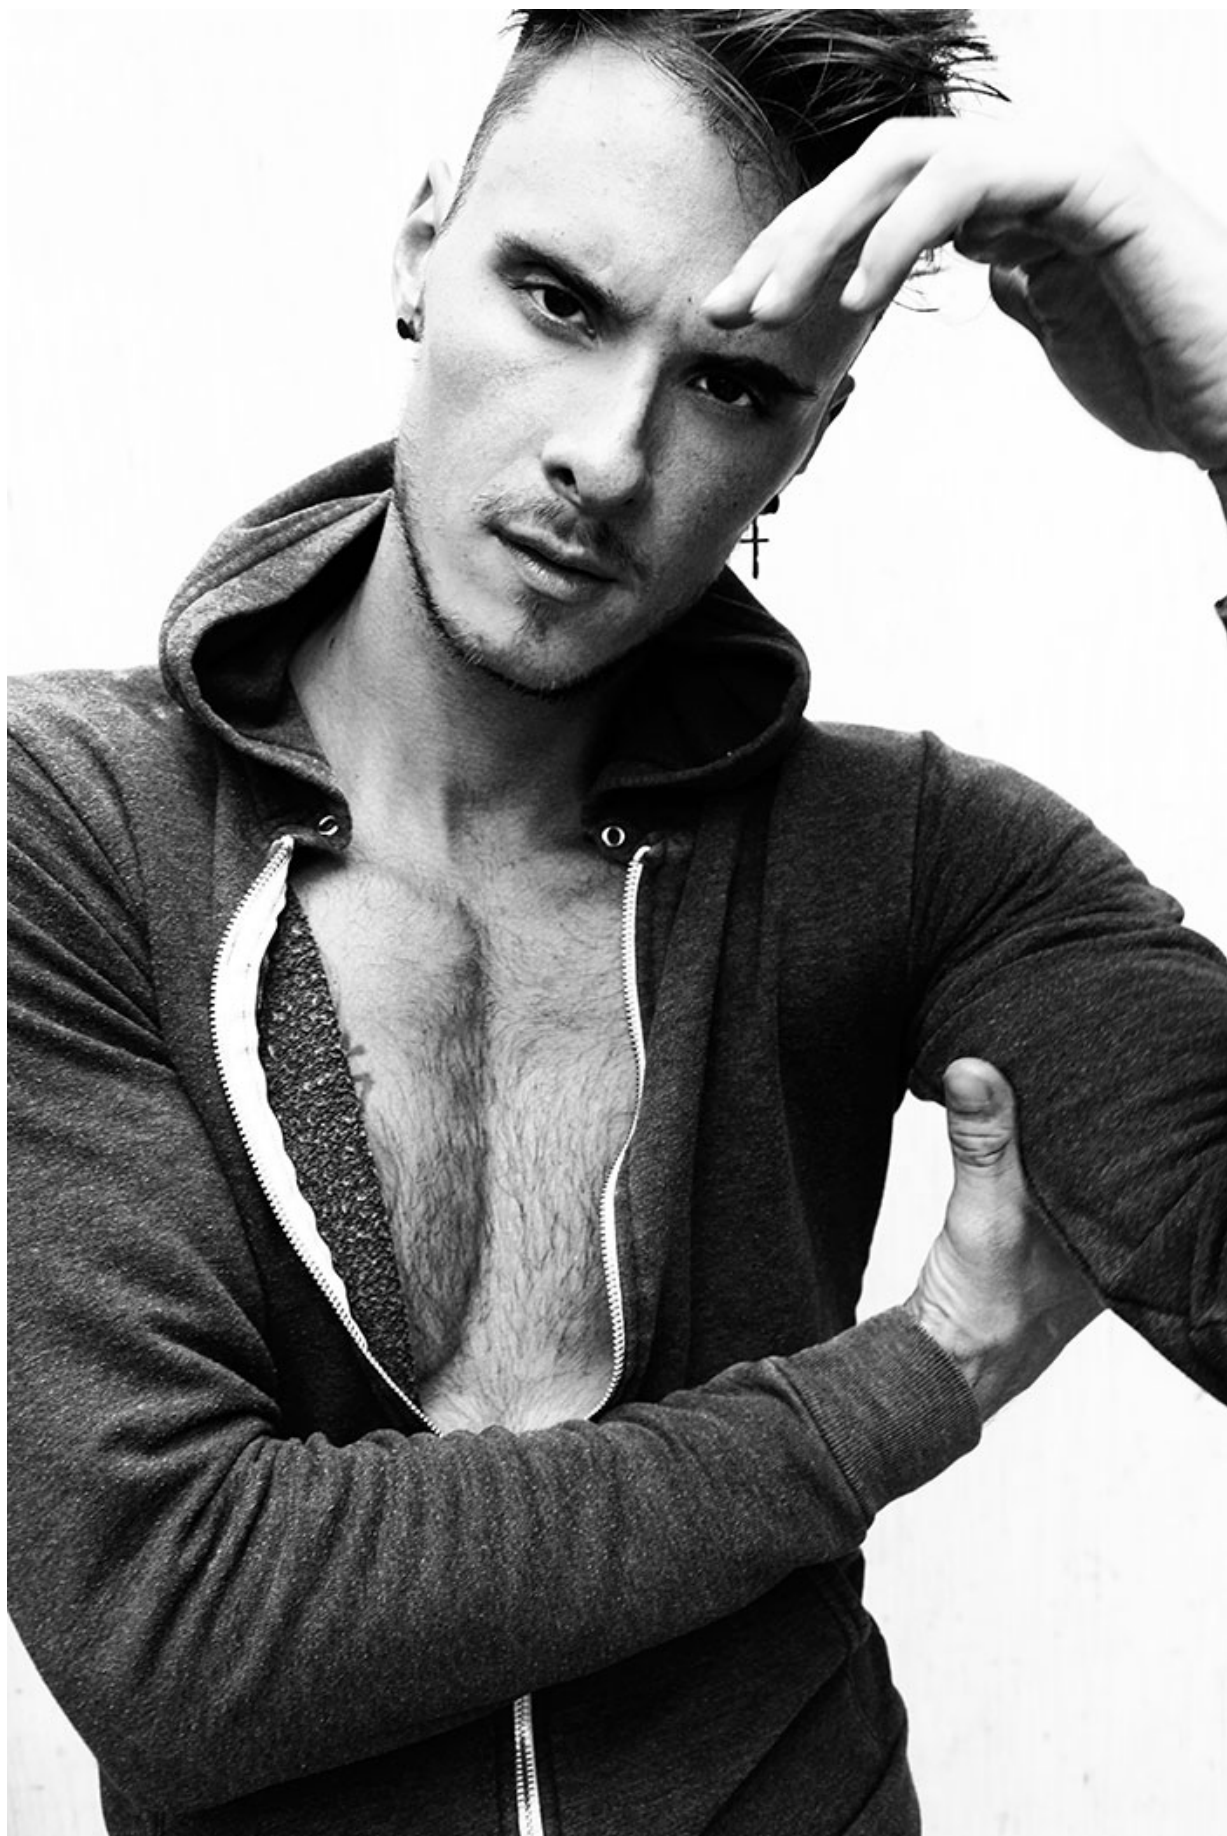

BRANDMODELS

MICHAEL ROSE

HAIR: BROWN

EYES: BROWN

HEIGHT: 6' 2"

INSEAM: 33

WAIST: 32

SHIRT: M

SUIT: 40

SHOE: 11

STUDED
TANK