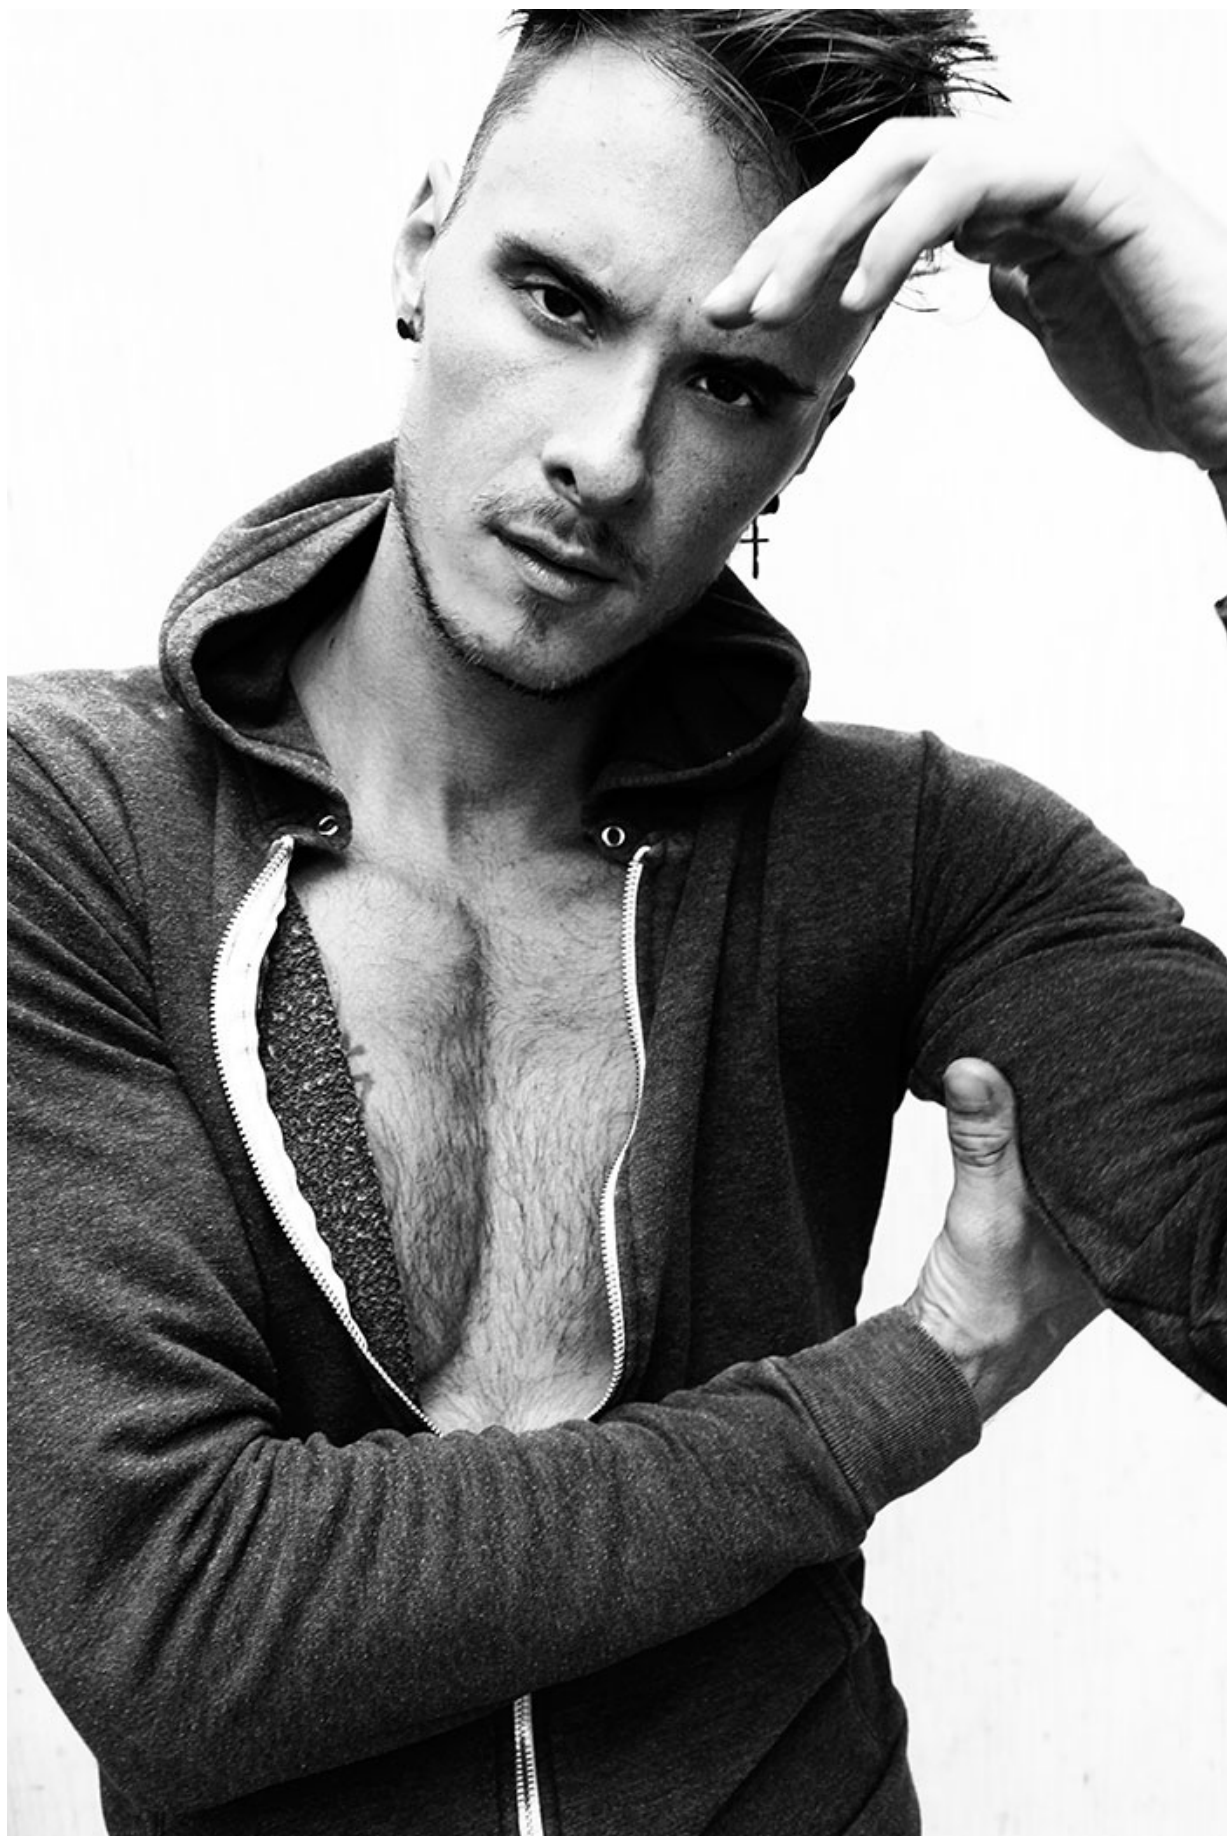

BRANDMODELS

MICHAEL ROSE

HAIR: BROWN

EYES: BROWN

HEIGHT: 6' 2"

INSEAM: 33

WAIST: 32

SHIRT: M

SUIT: 40

SHOE: 11

STUDDED
TANK