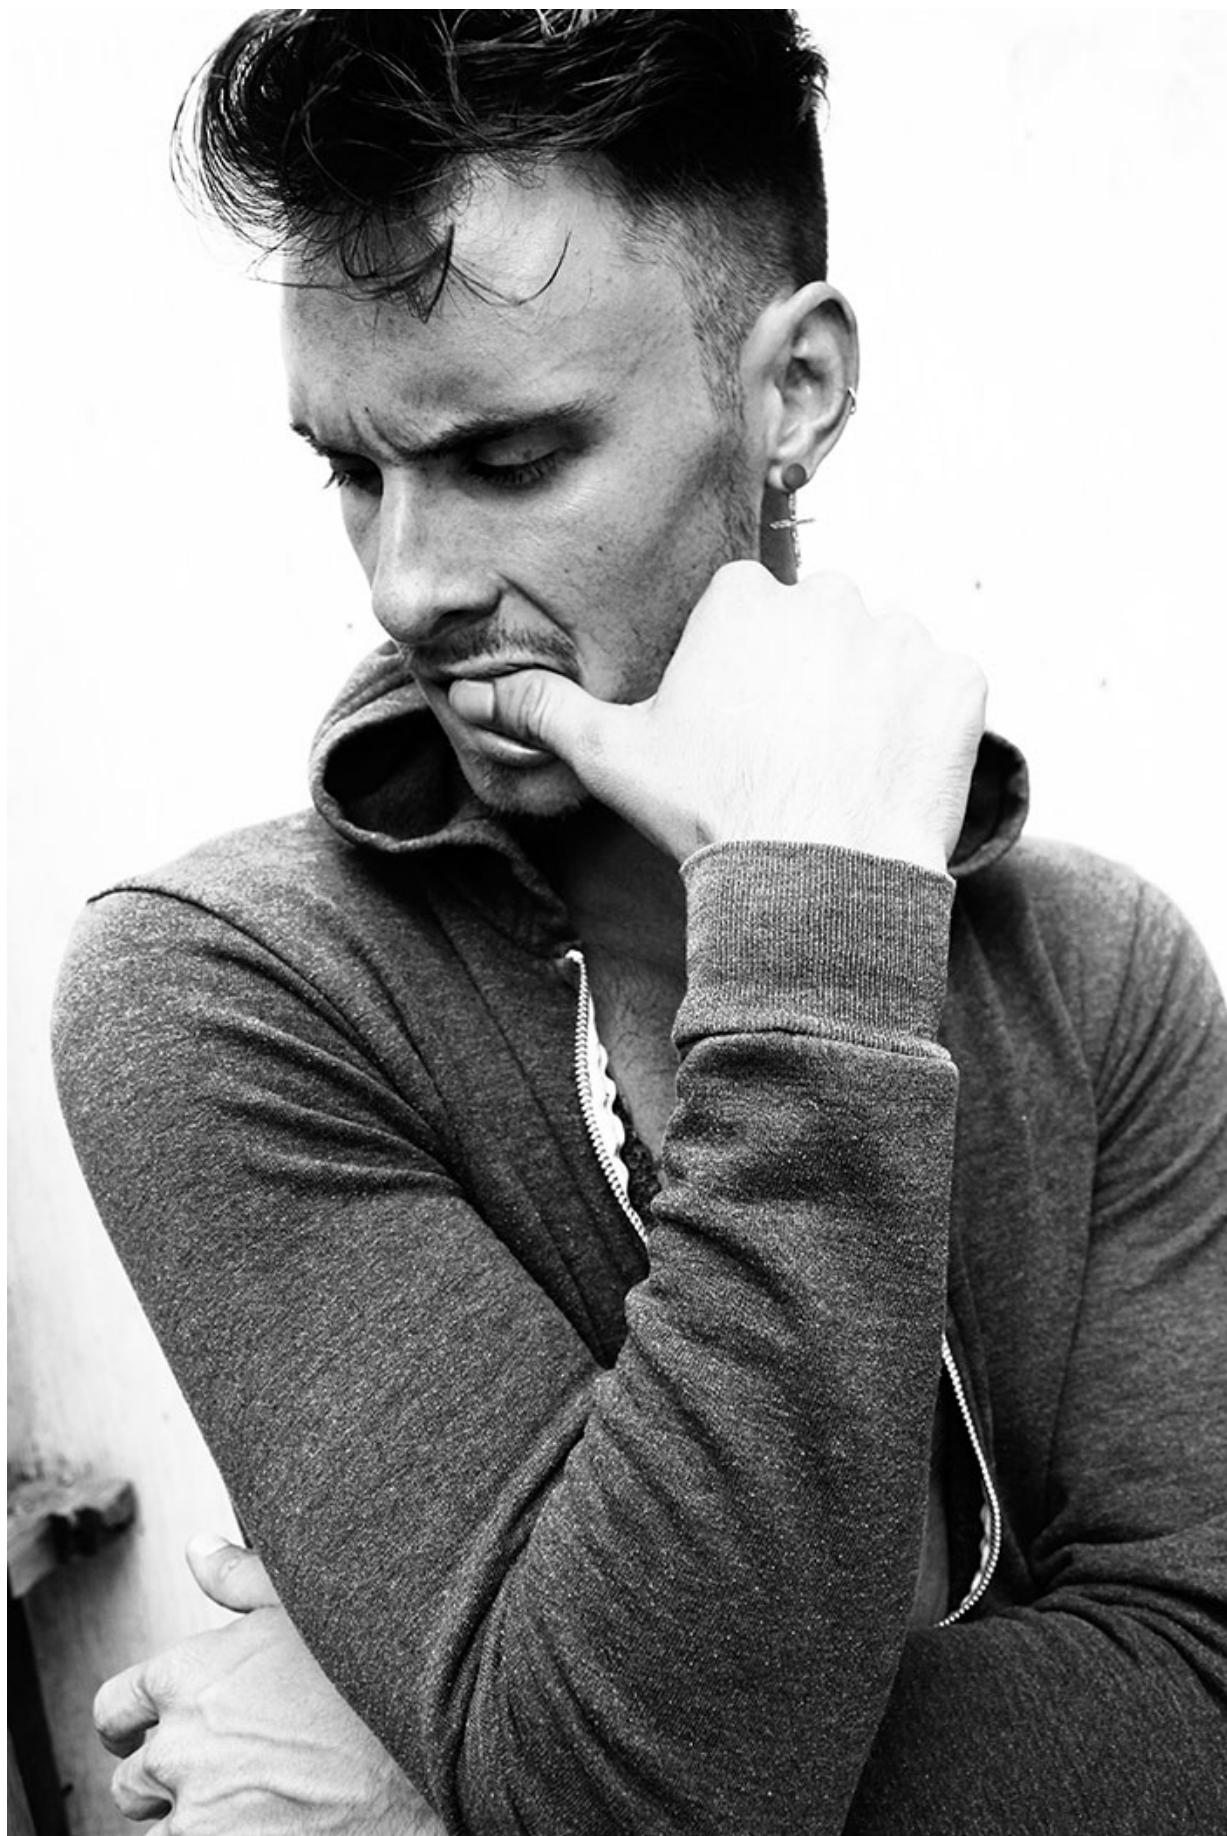

## MICHAEL ROSE

HAIR: BROWN

EYES: BROWN

HEIGHT: 6' 2"

INSEAM: 33

WAIST: 32

SHIRT: M

SUIT: 40

SHOE: 11

STUDED  
TANK