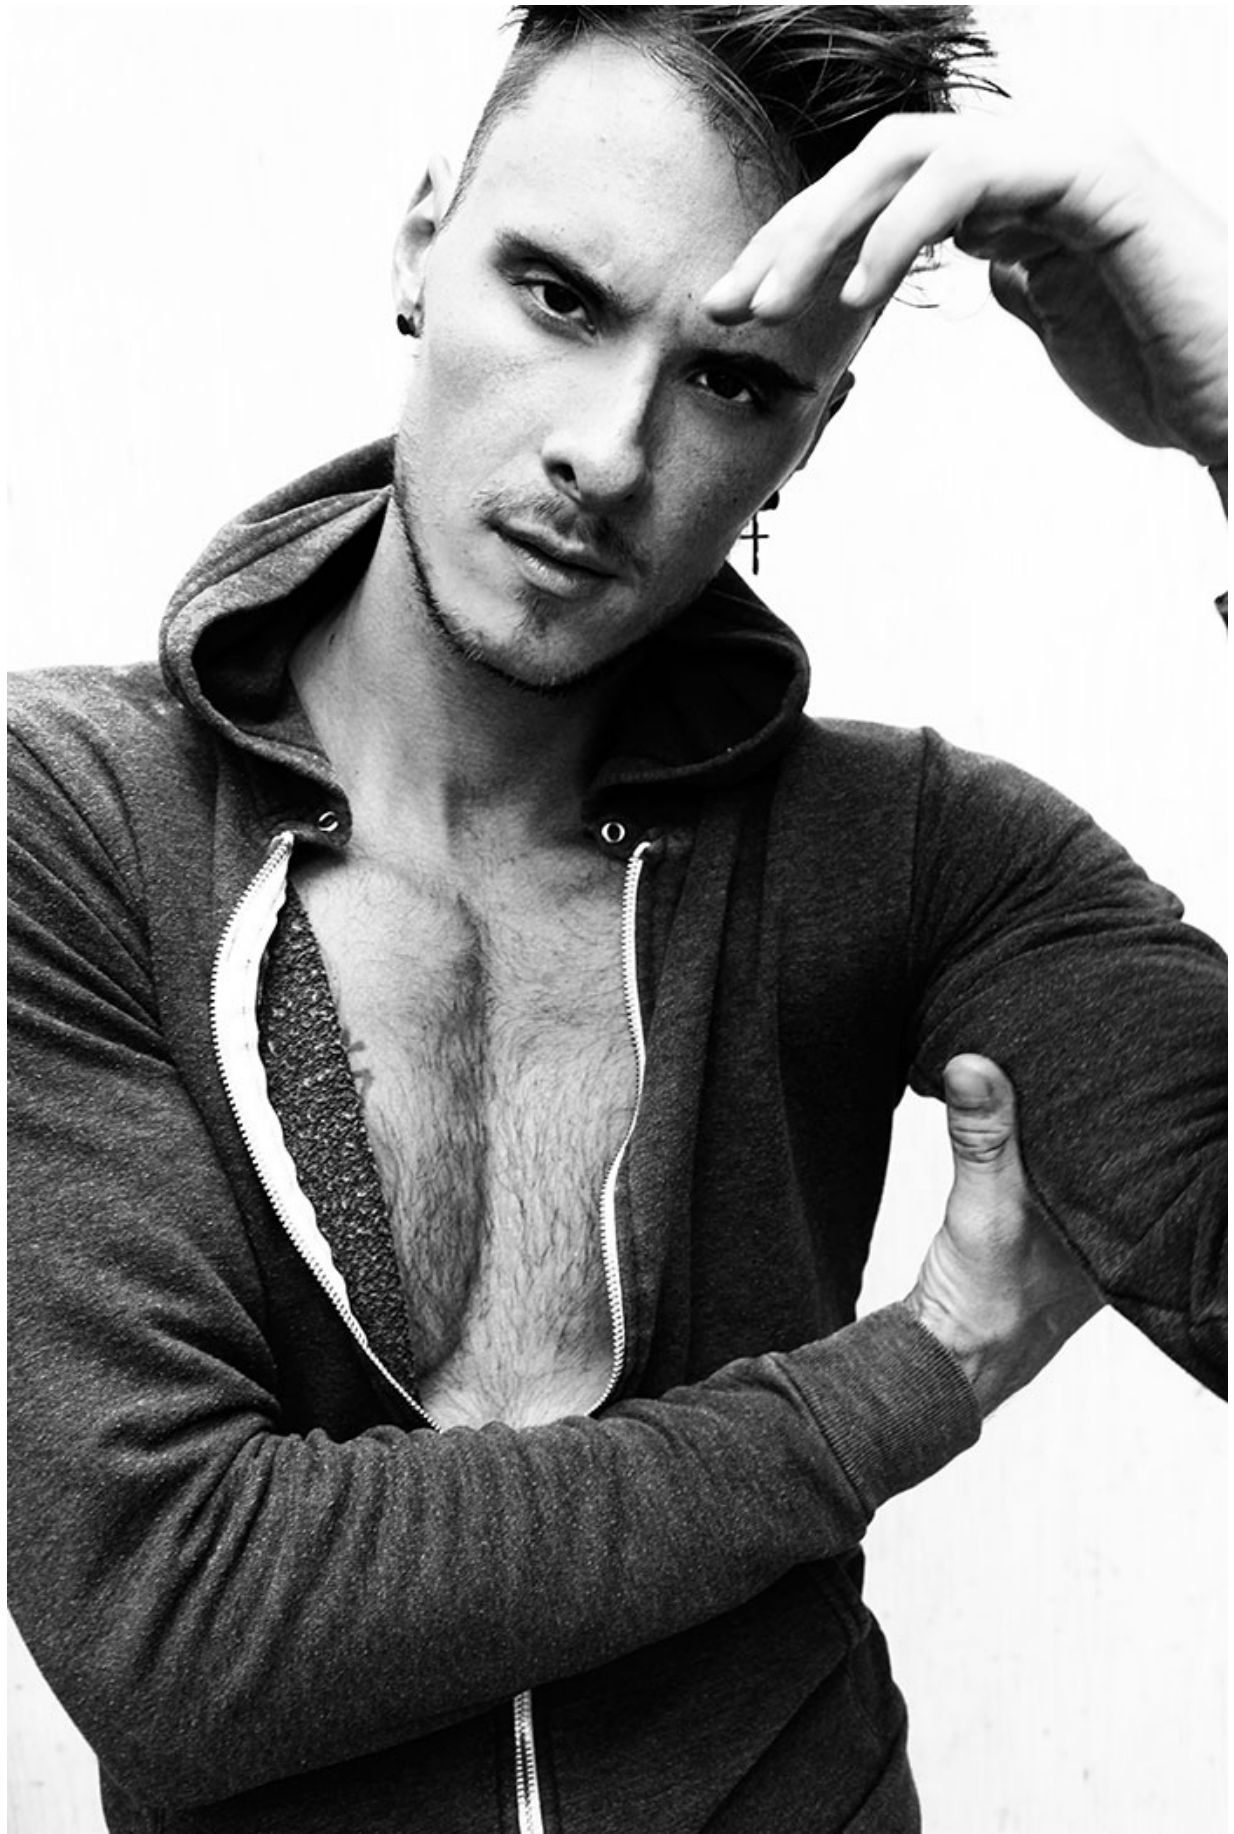

## MICHAEL ROSE

HAIR: BROWN

EYES: BROWN

HEIGHT: 6' 2"

INSEAM: 33

WAIST: 32

SHIRT: M

SUIT: 40

SHOE: 11

STUDDED  
TANK