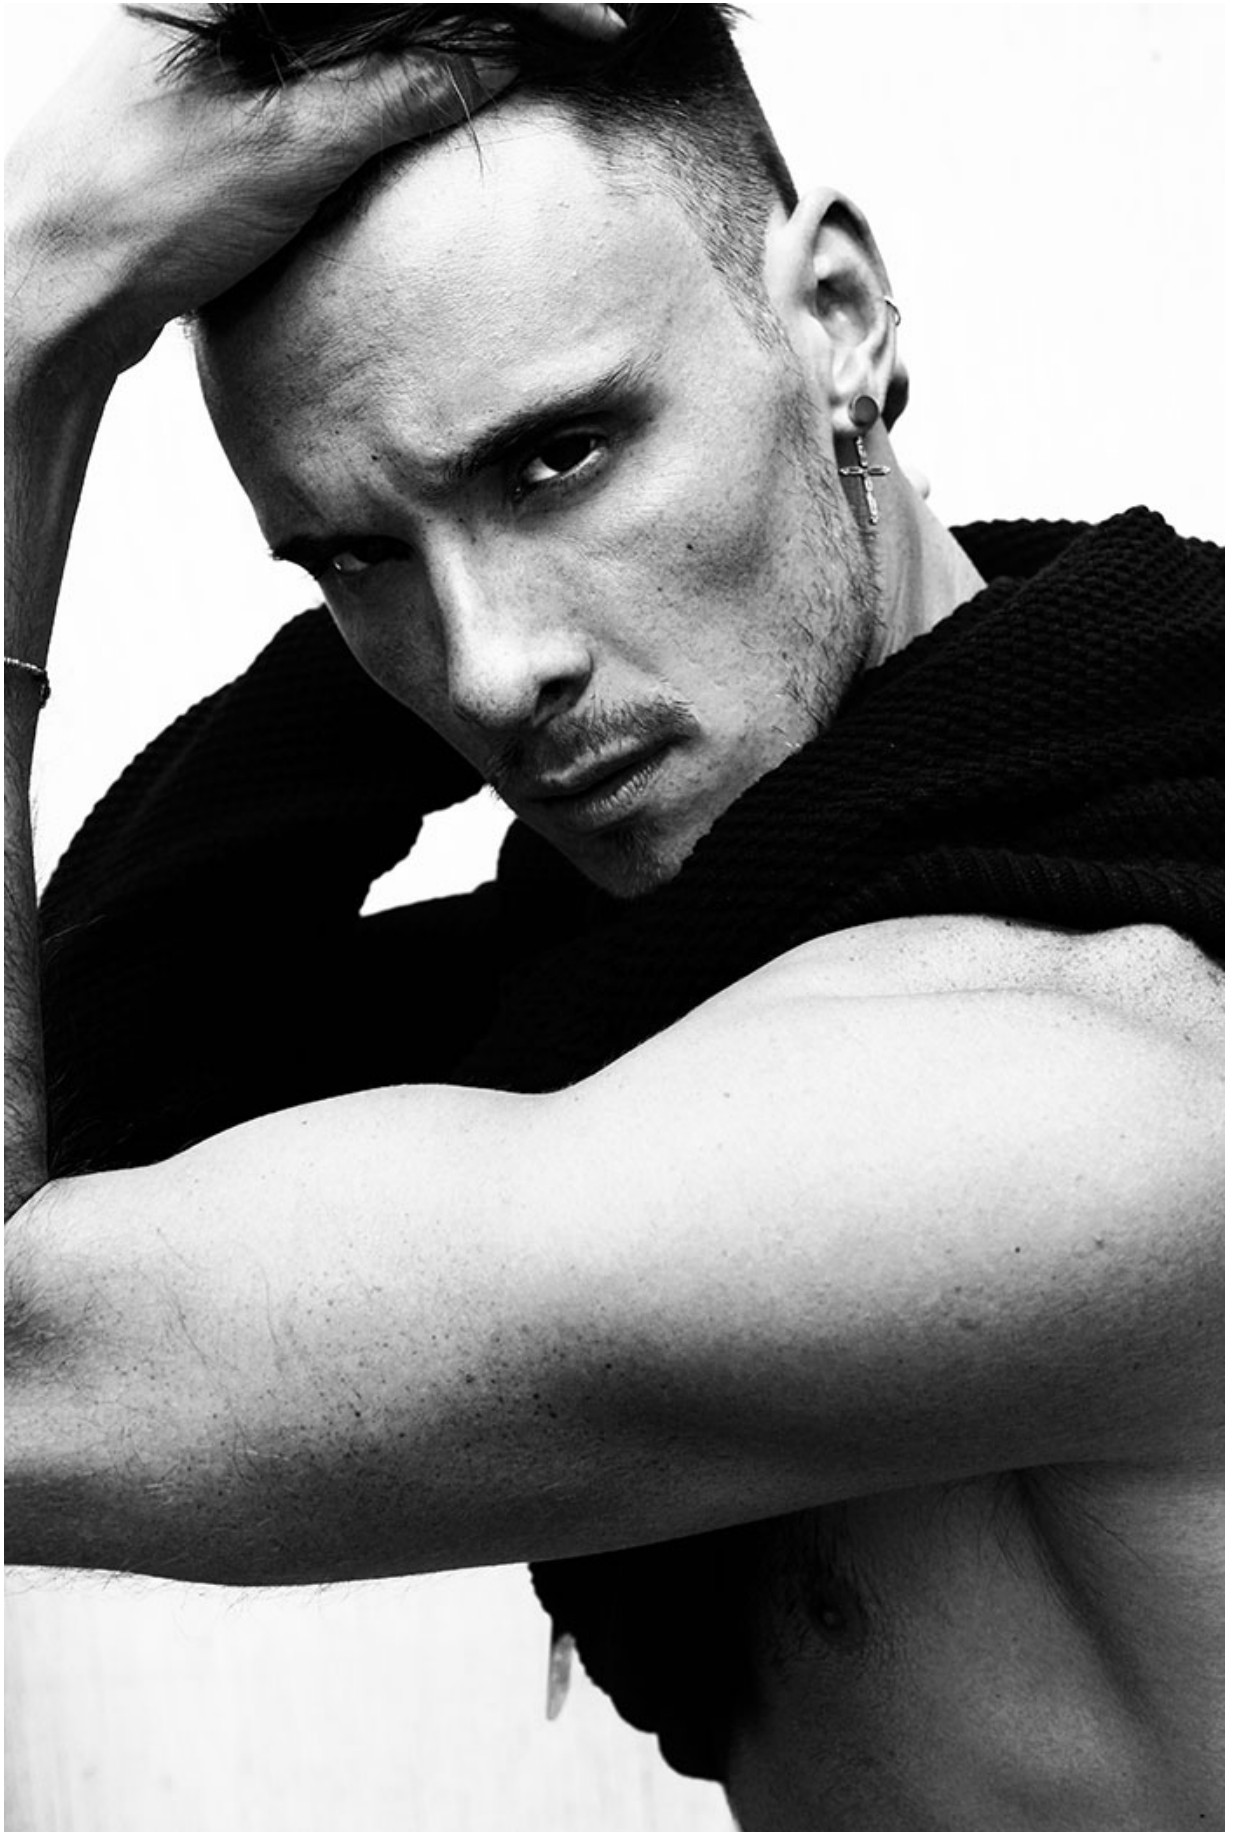

## MICHAEL ROSE

HAIR: BROWN

EYES: BROWN

HEIGHT: 6' 2"

INSEAM: 33

WAIST: 32

SHIRT: M

SUIT: 40

SHOE: 11

STUDDED  
TANK