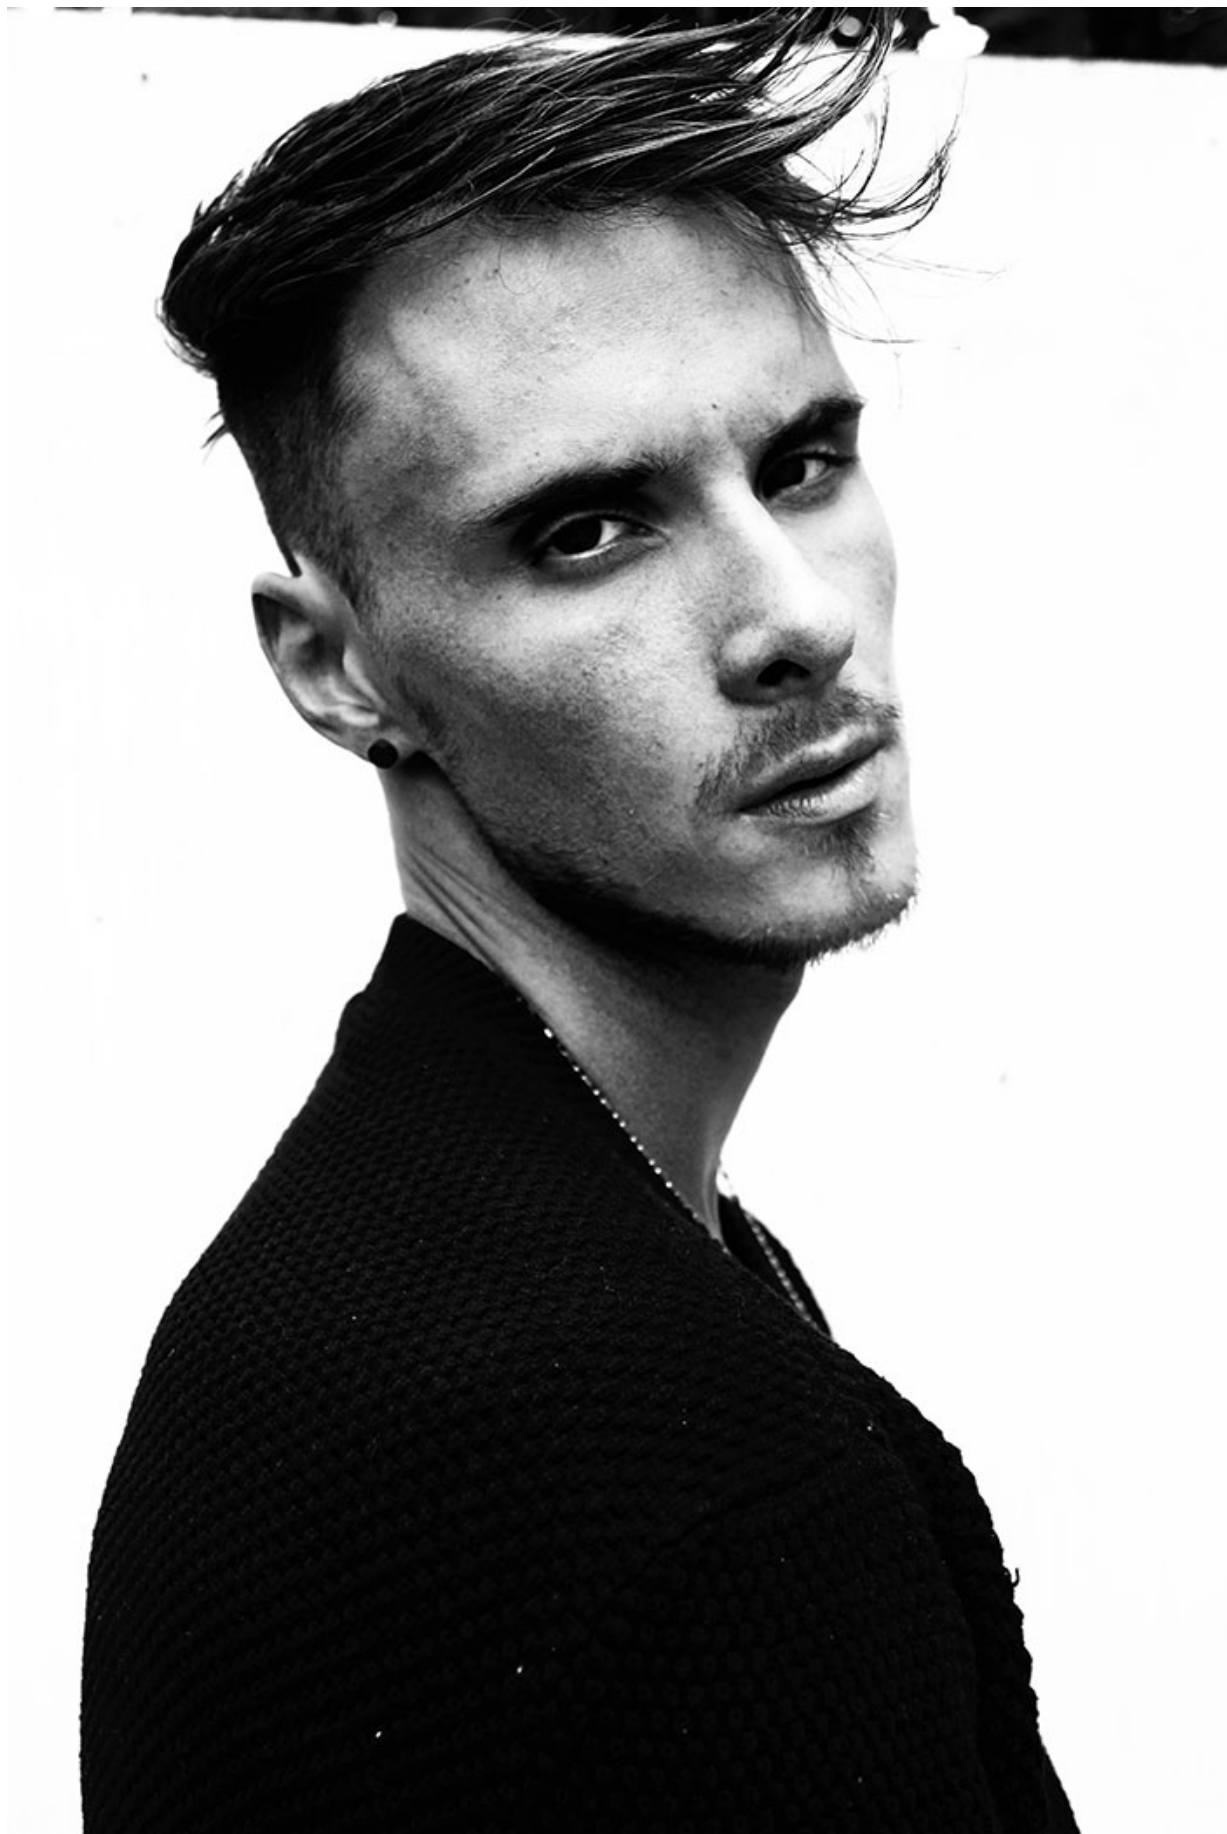

BRANDMODELS

MICHAEL ROSE

HAIR: BROWN

EYES: BROWN

HEIGHT: 6' 2"

INSEAM: 33

WAIST: 32

SHIRT: M

SUIT: 40

SHOE: 11

STUDDED
TANK