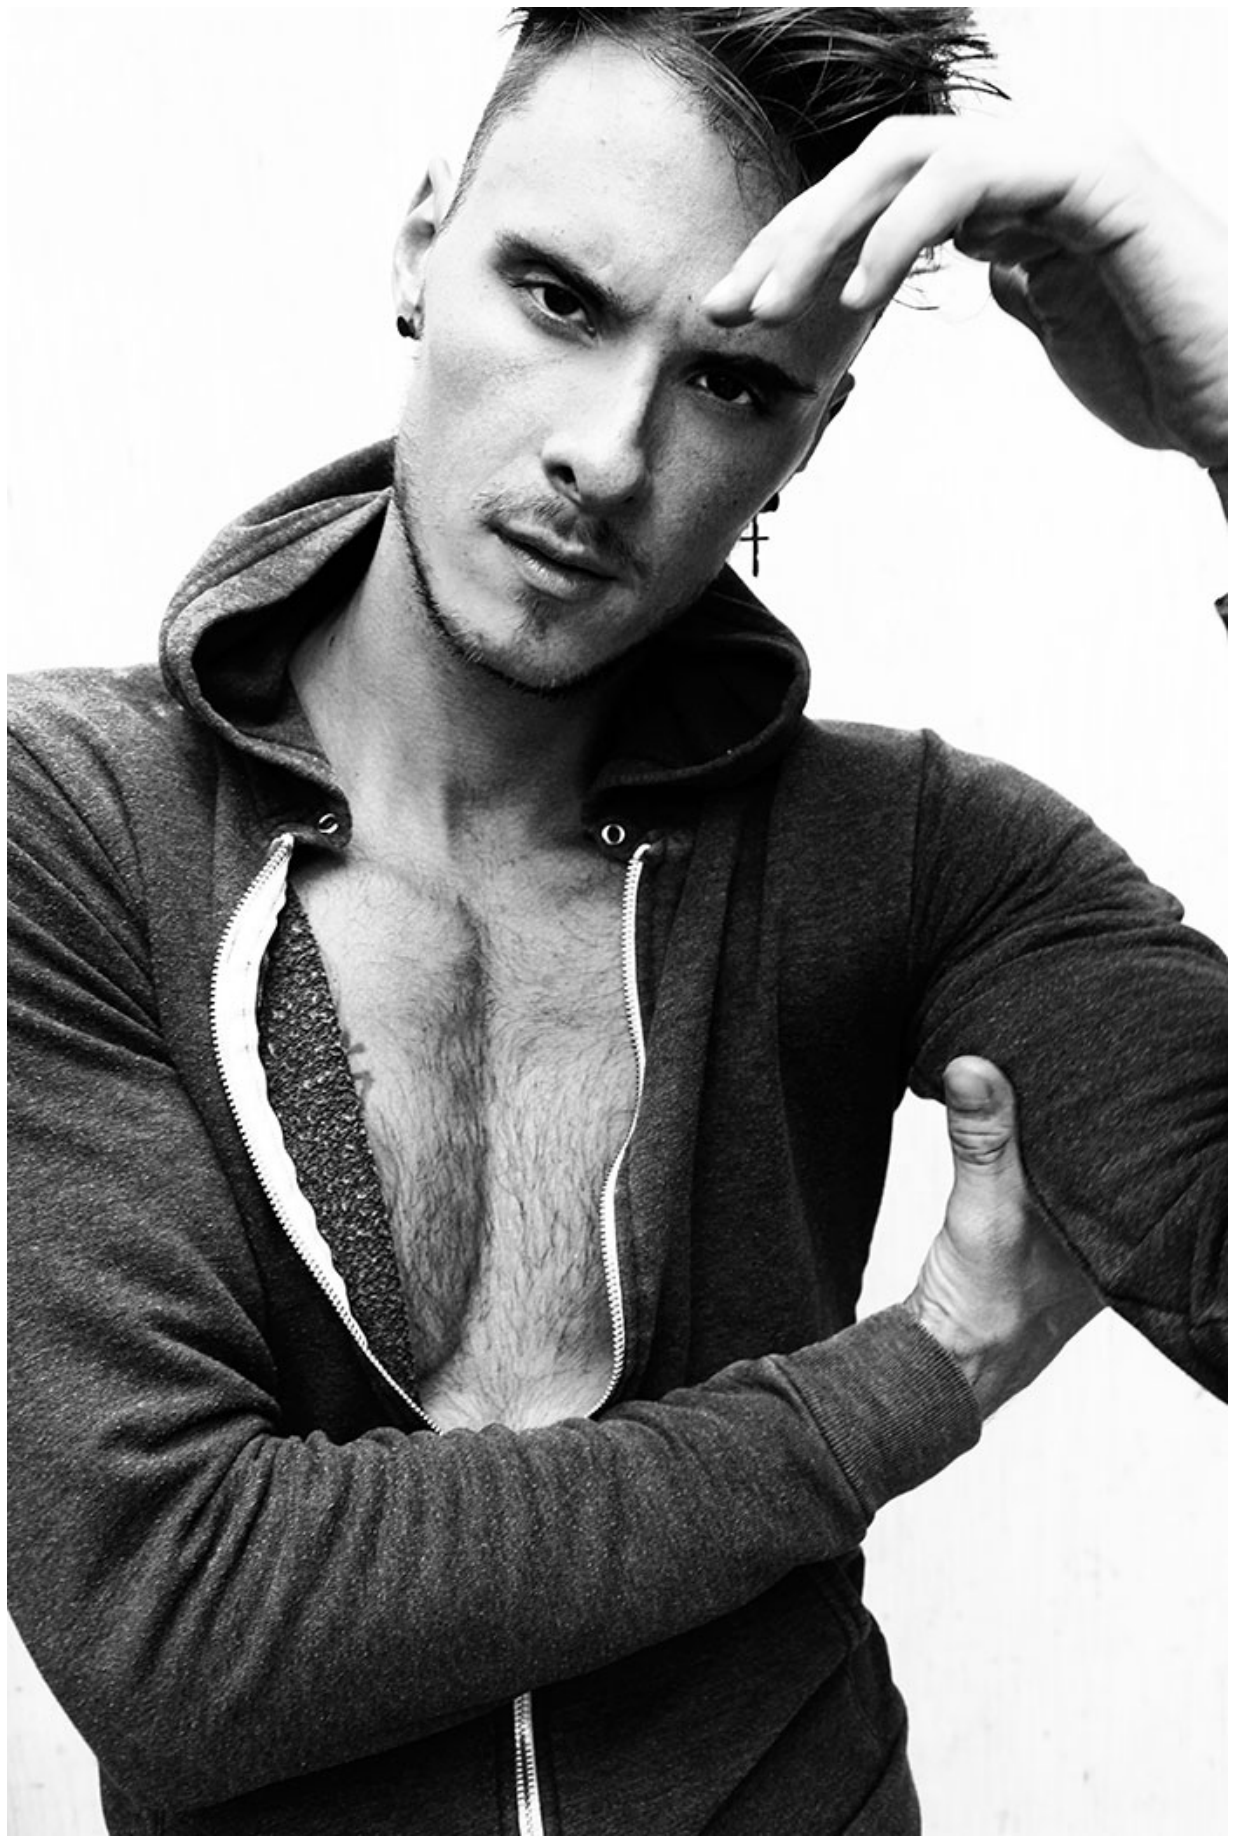

## MICHAEL ROSE

HAIR: BROWN

EYES: BROWN

HEIGHT: 6' 2"

INSEAM: 33

WAIST: 32

SHIRT: M

SUIT: 40

SHOE: 11

STUDED  
TANK