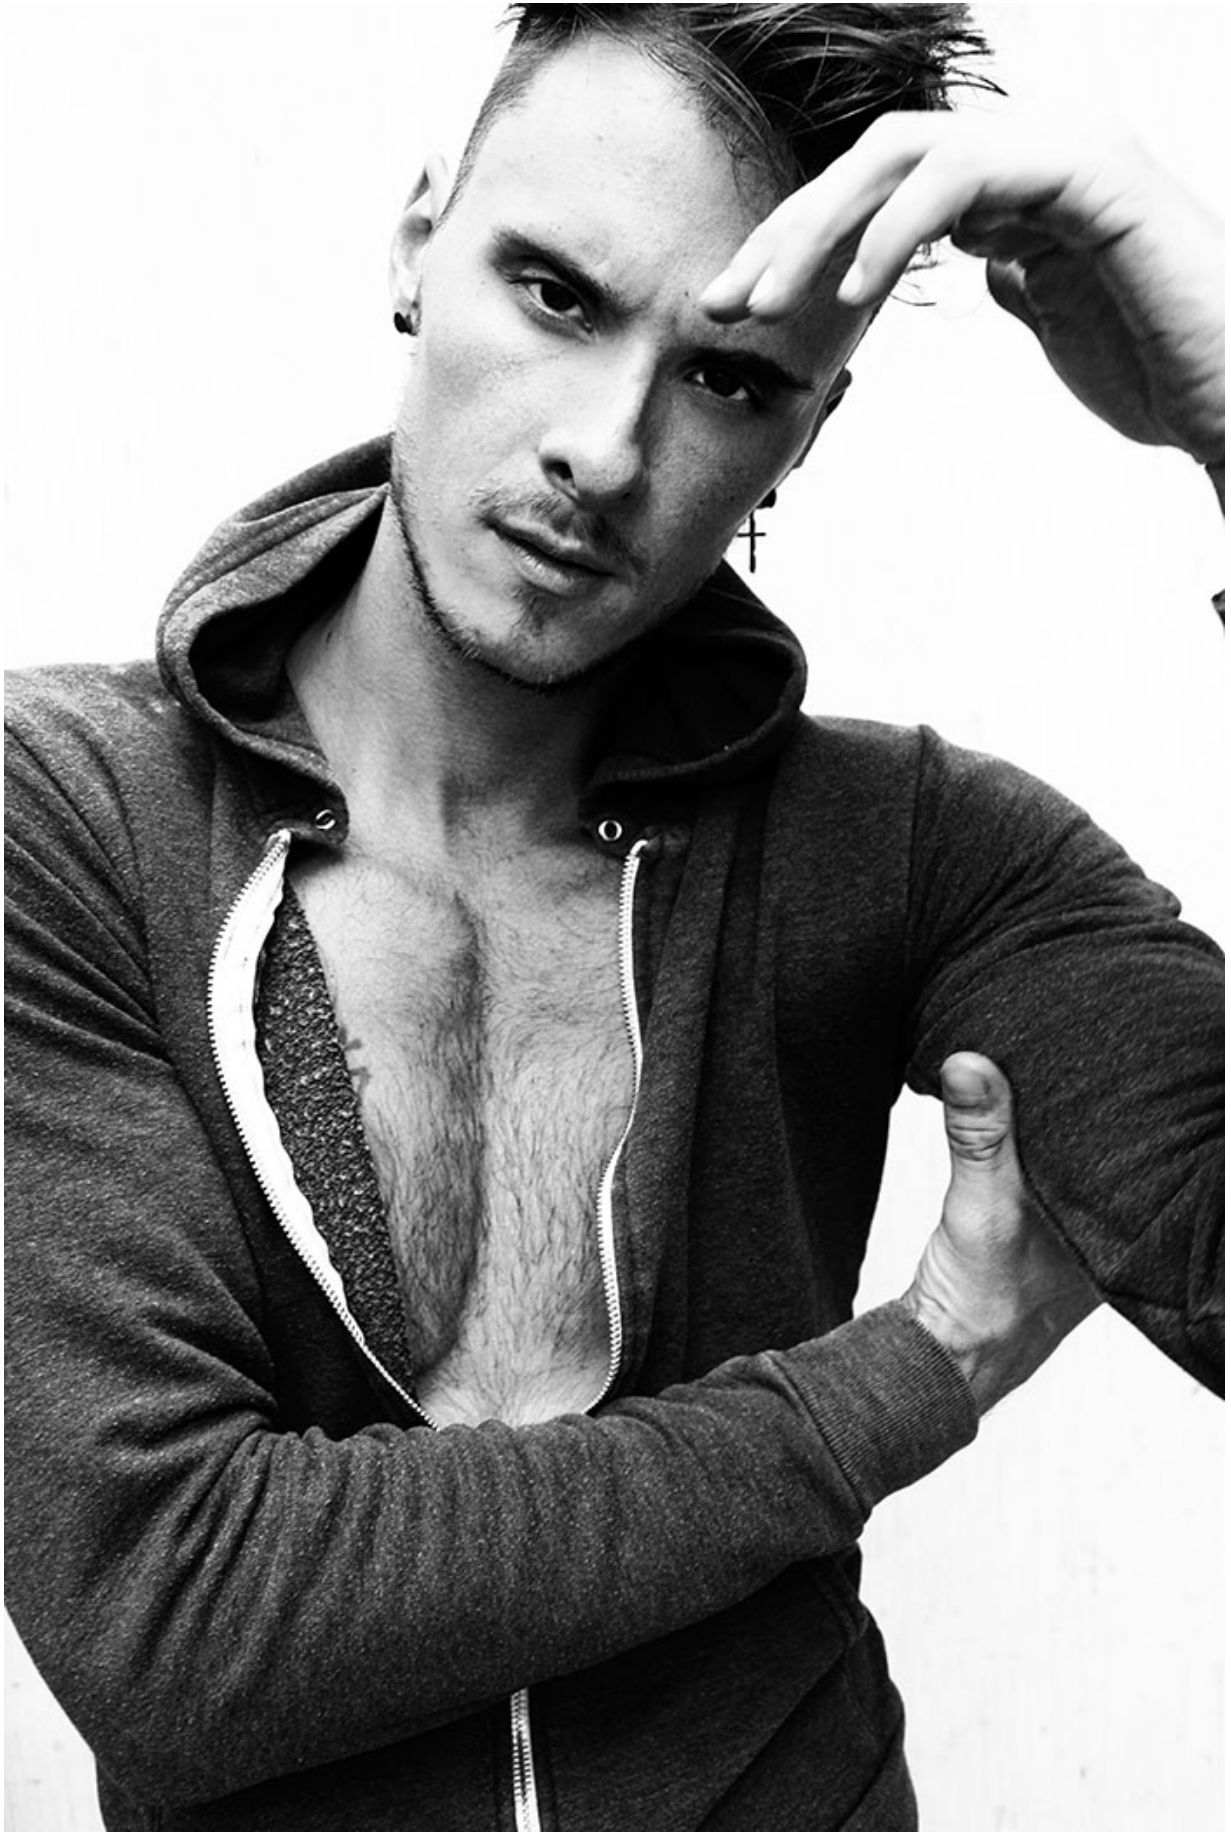

BRANDMODELS

MICHAEL ROSE

HAIR: BROWN

EYES: BROWN

HEIGHT: 6' 2"

INSEAM: 33

WAIST: 32

SHIRT: M

SUIT: 40

SHOE: 11

STUDDED
TANK