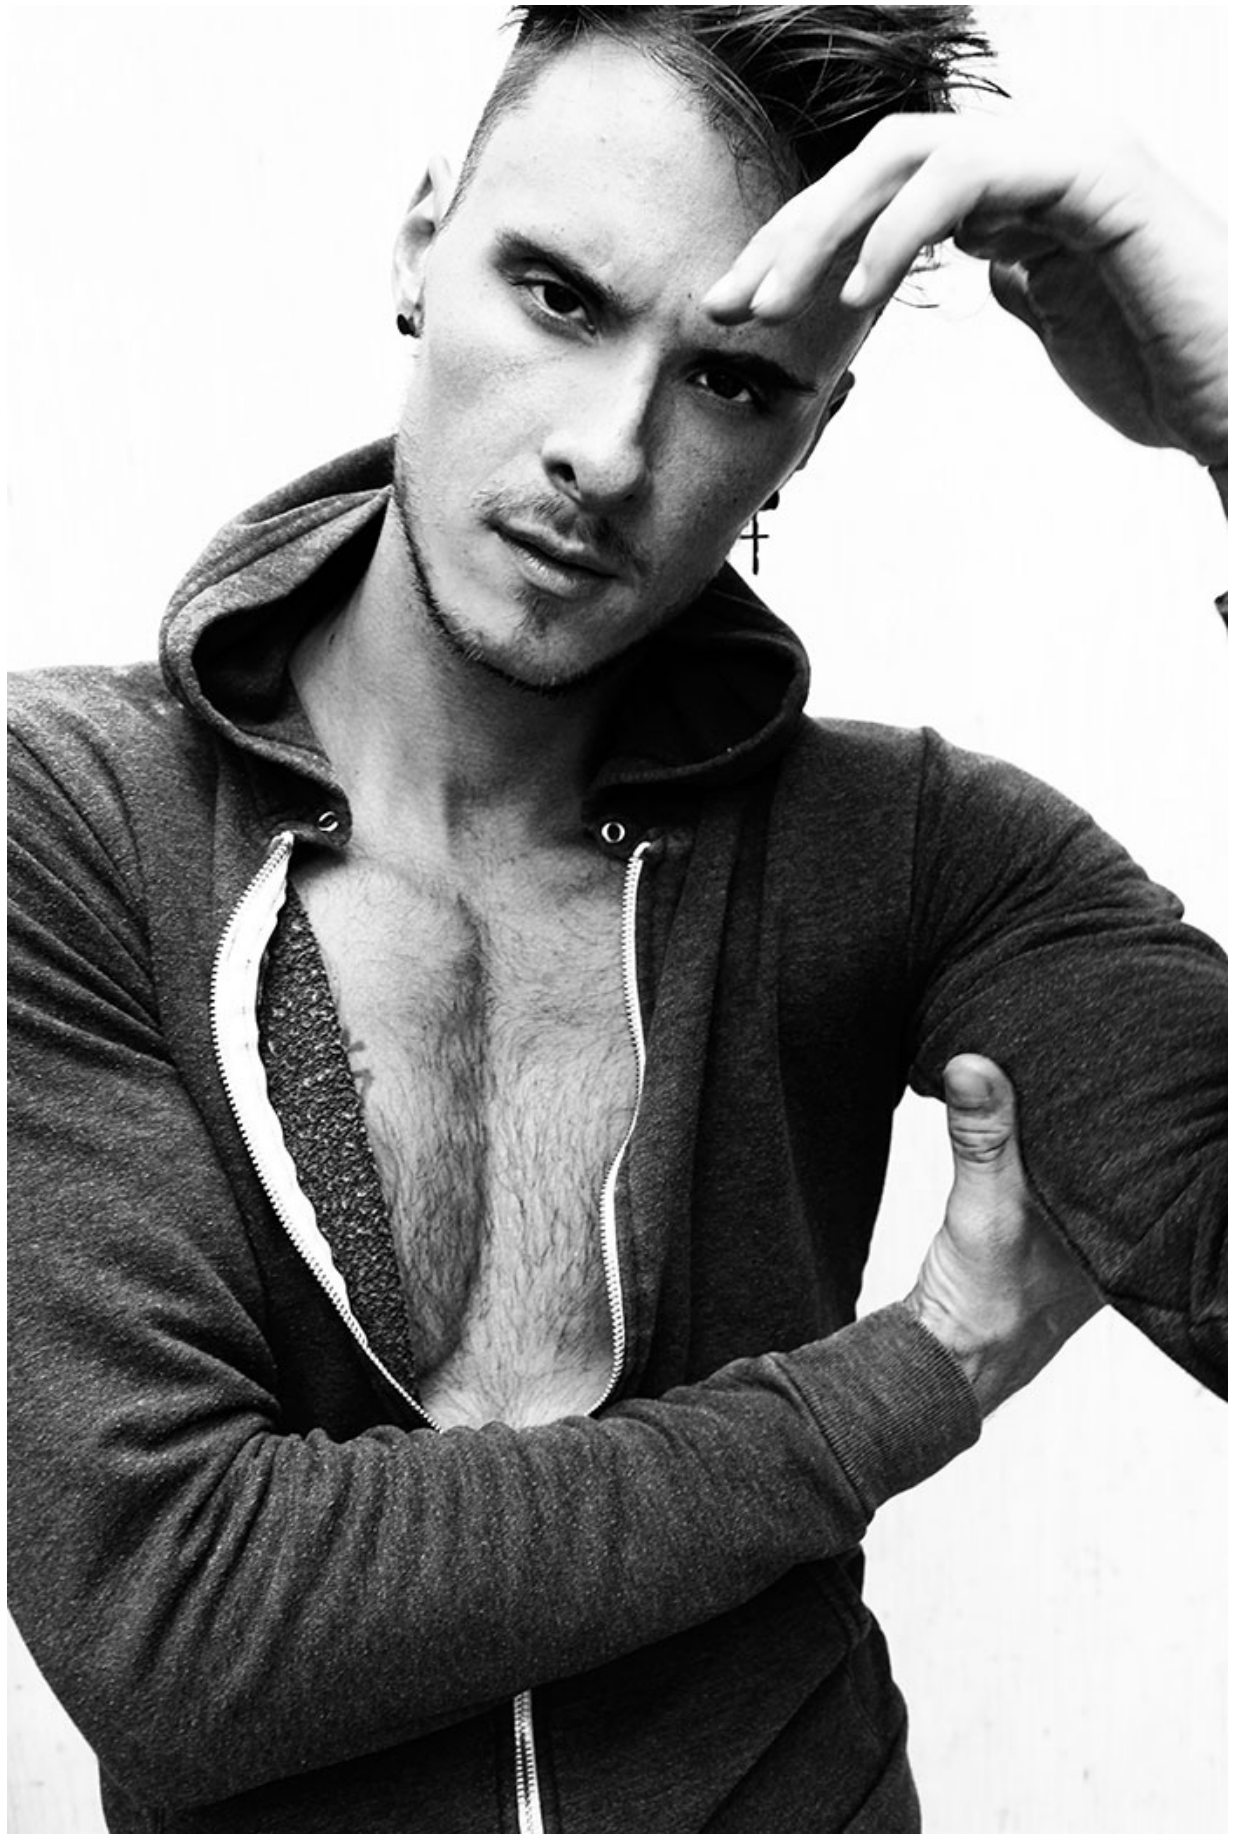

## MICHAEL ROSE

HAIR: BROWN

EYES: BROWN

HEIGHT: 6' 2"

INSEAM: 33

WAIST: 32

SHIRT: M

SUIT: 40

SHOE: 11

STUDED  
TANK