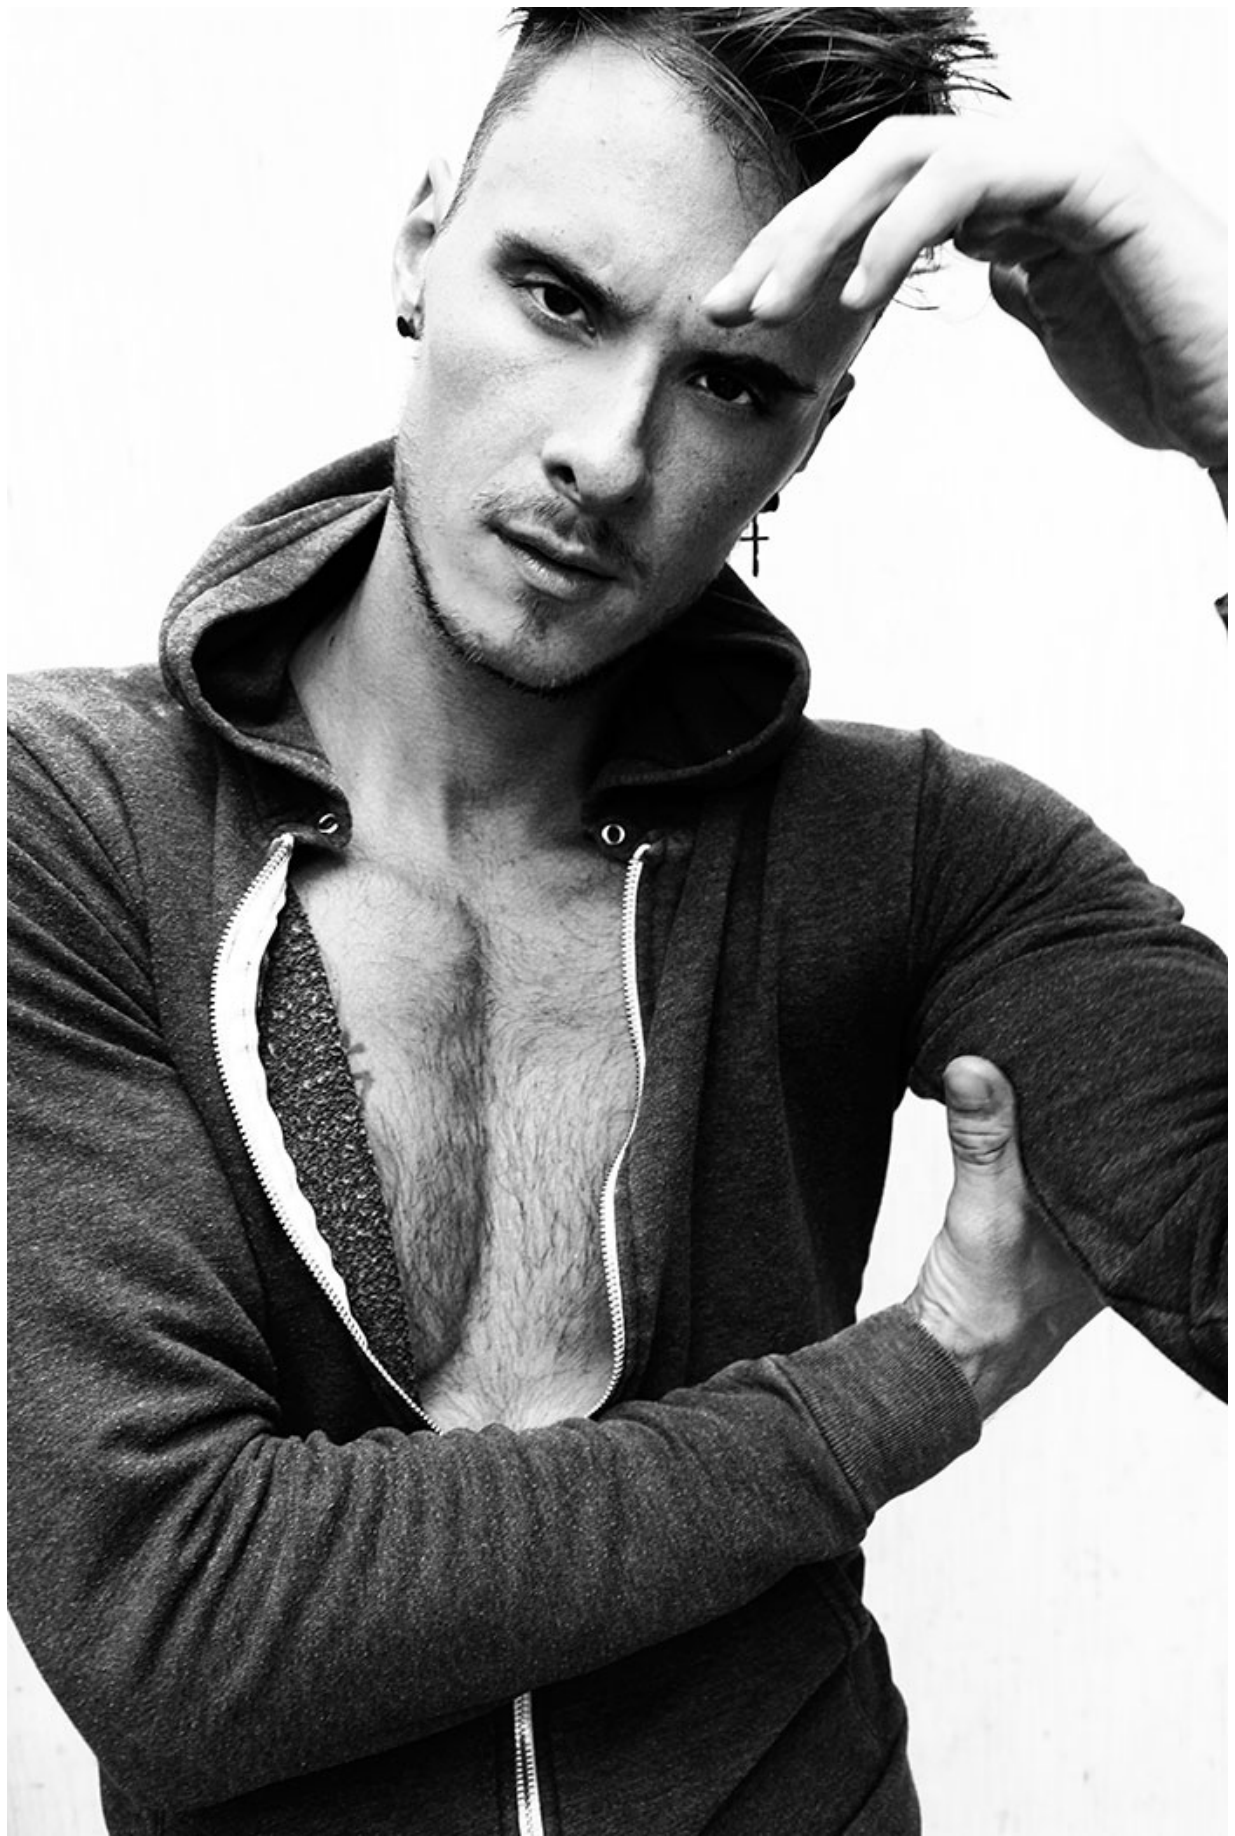

## MICHAEL ROSE

HAIR: BROWN

EYES: BROWN

HEIGHT: 6' 2"

INSEAM: 33

WAIST: 32

SHIRT: M

SUIT: 40

SHOE: 11

STUDDED  
TANK