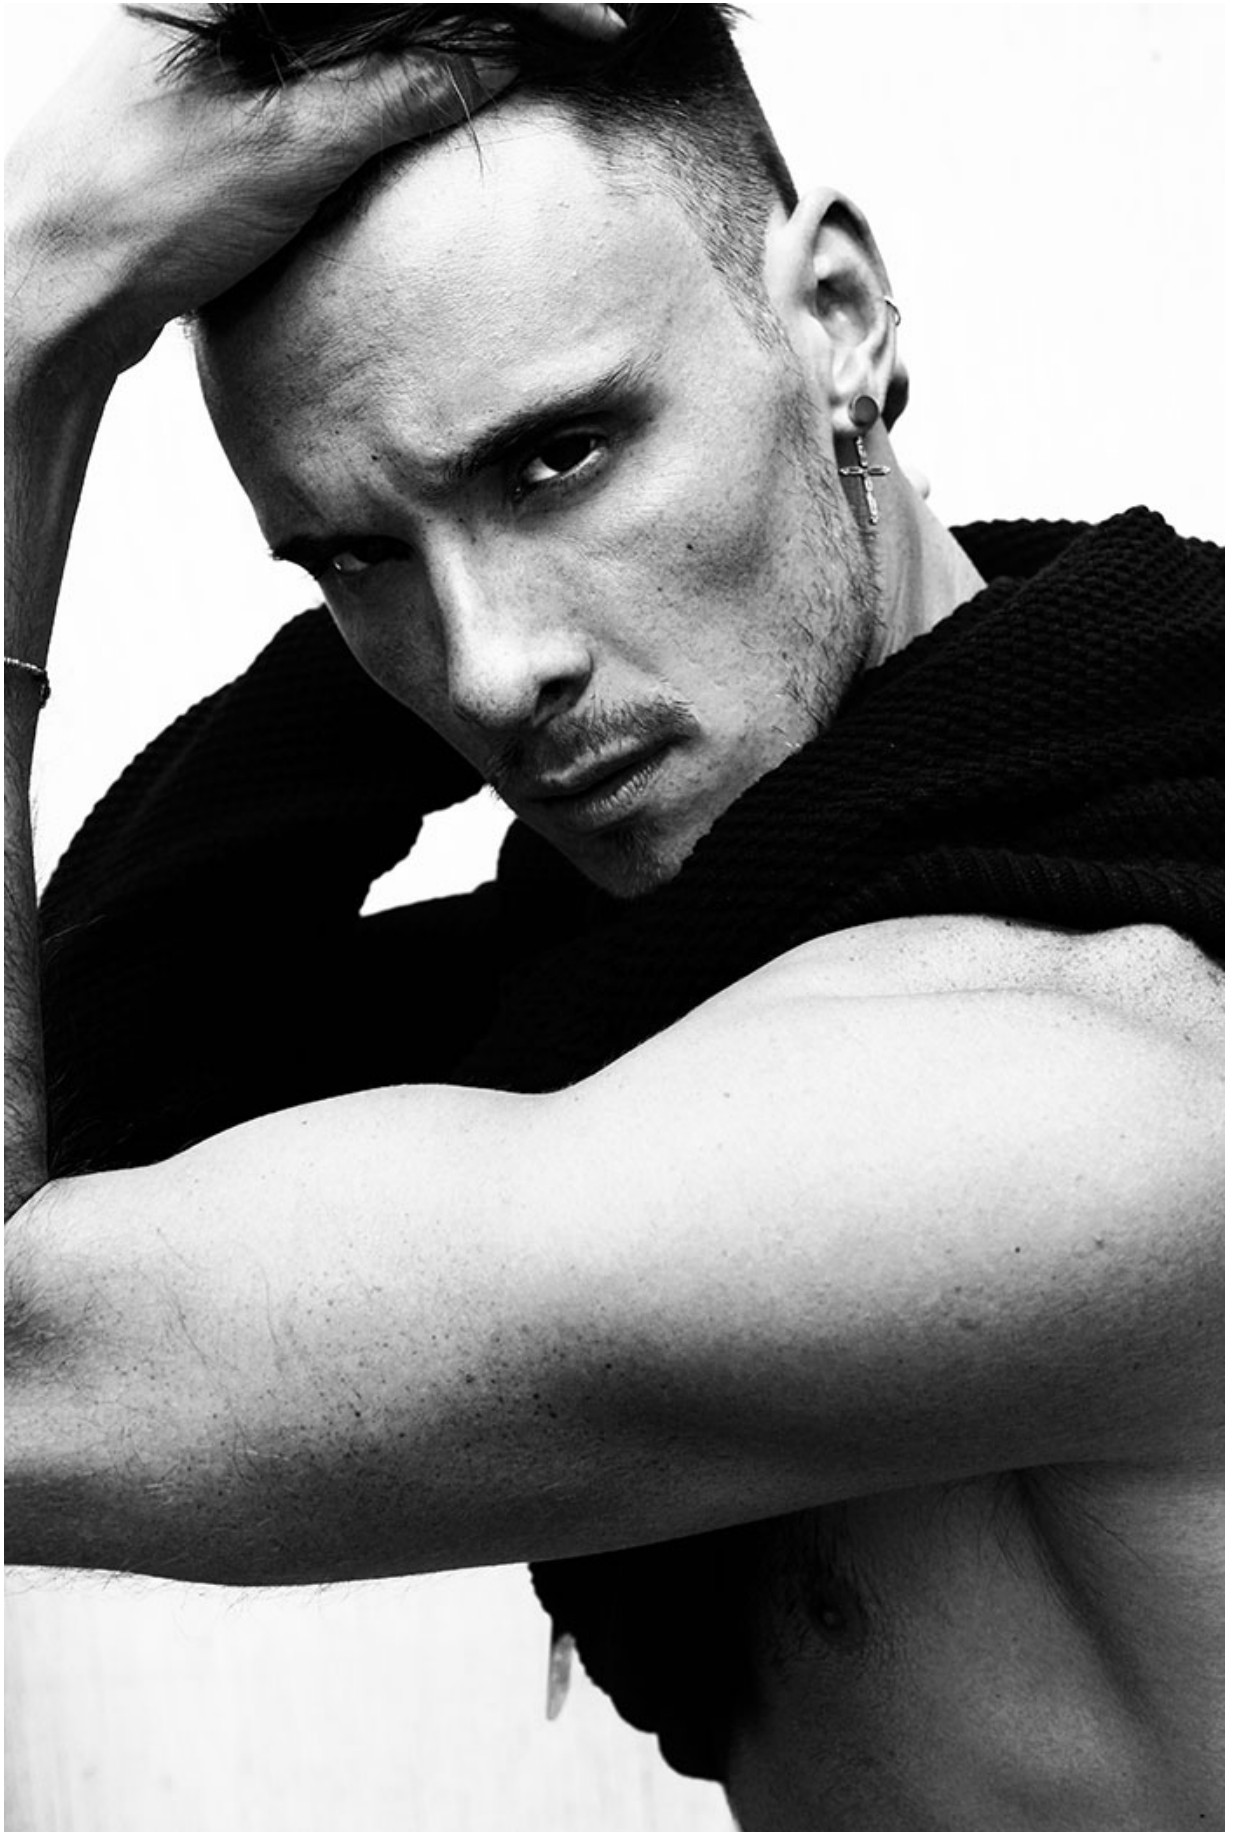

## MICHAEL ROSE

HAIR: BROWN

EYES: BROWN

HEIGHT: 6' 2"

INSEAM: 33

WAIST: 32

SHIRT: M

SUIT: 40

SHOE: 11

STUDED  
TANK