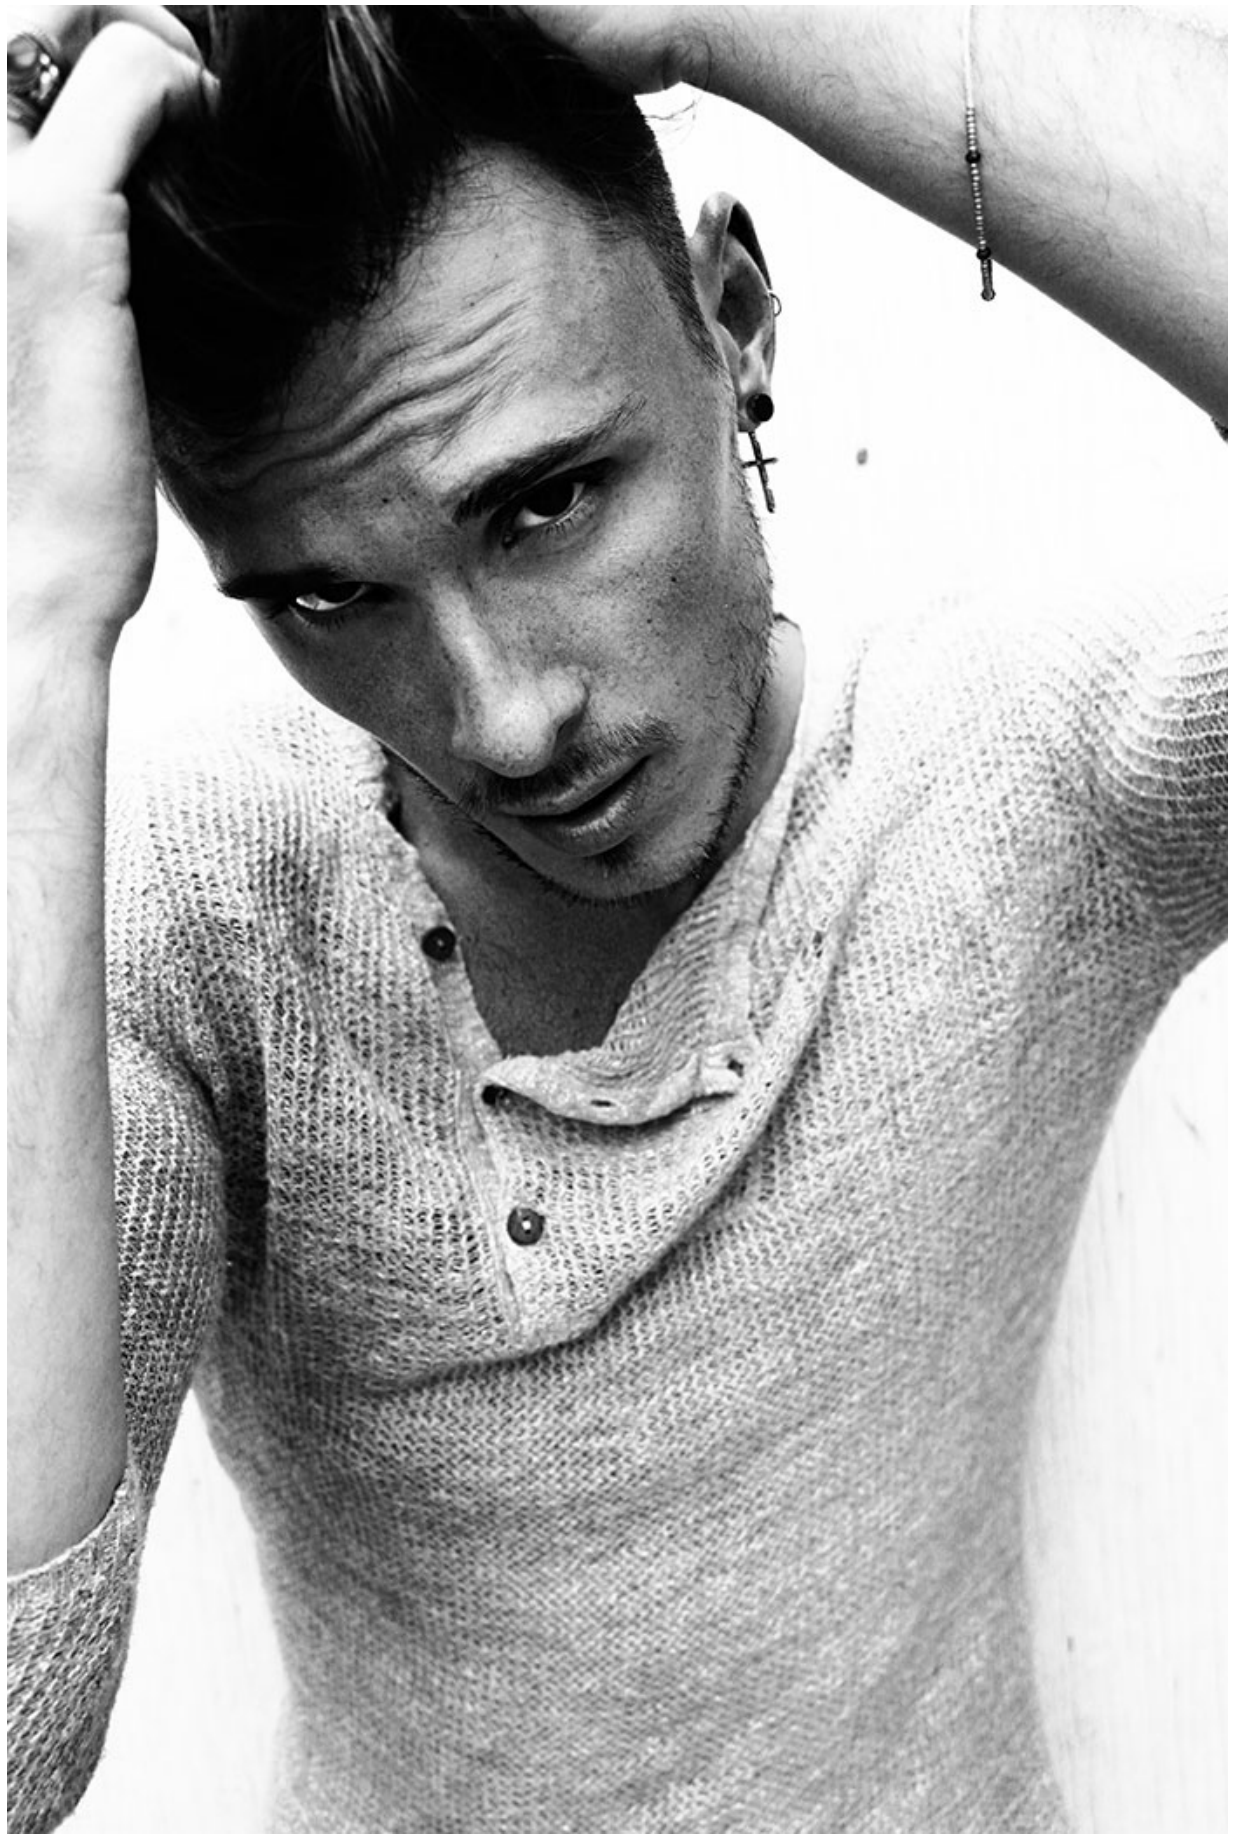

## MICHAEL ROSE

HAIR: BROWN

EYES: BROWN

HEIGHT: 6' 2"

INSEAM: 33

WAIST: 32

SHIRT: M

SUIT: 40

SHOE: 11

STUDDED  
TANK