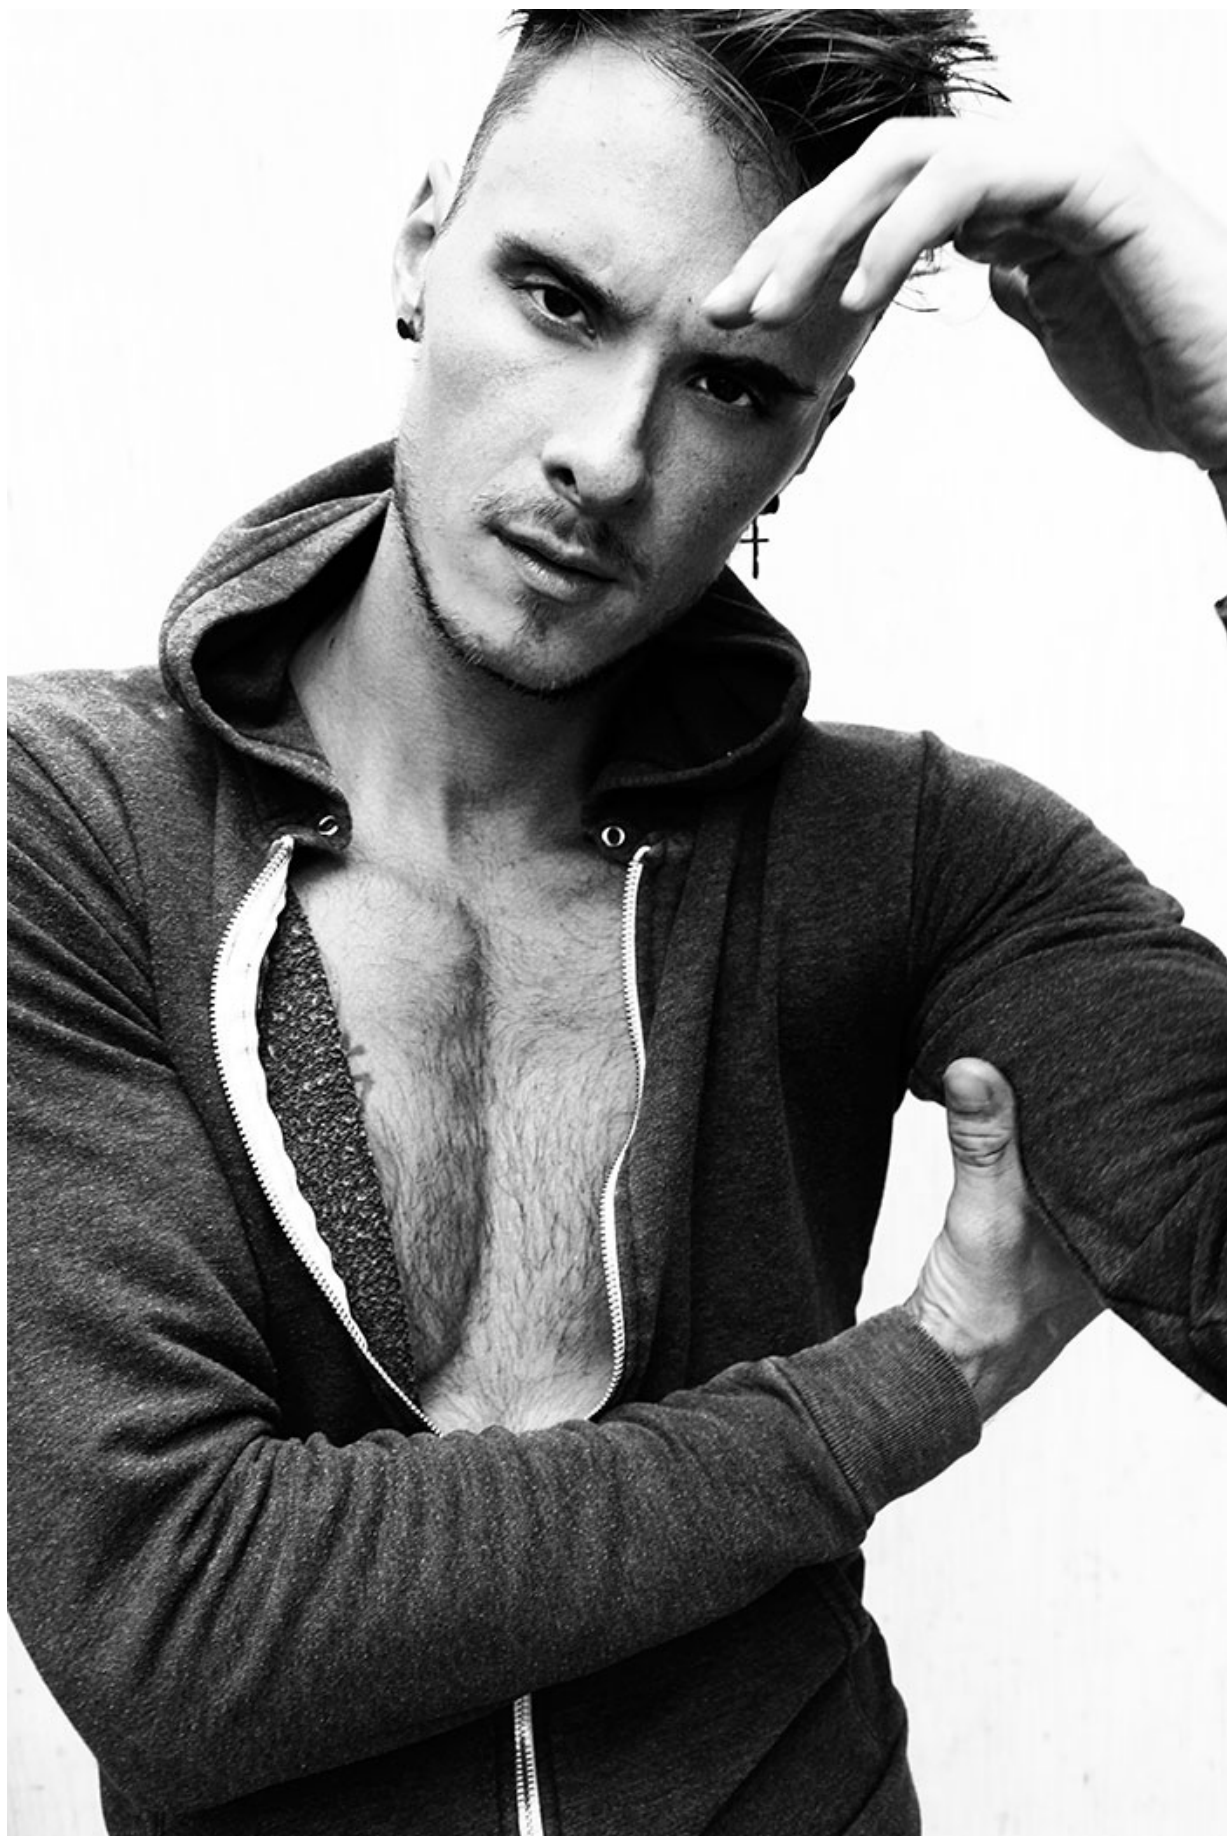

## MICHAEL ROSE

HAIR: BROWN

EYES: BROWN

HEIGHT: 6' 2"

INSEAM: 33

WAIST: 32

SHIRT: M

SUIT: 40

SHOE: 11

STUDED  
TANK