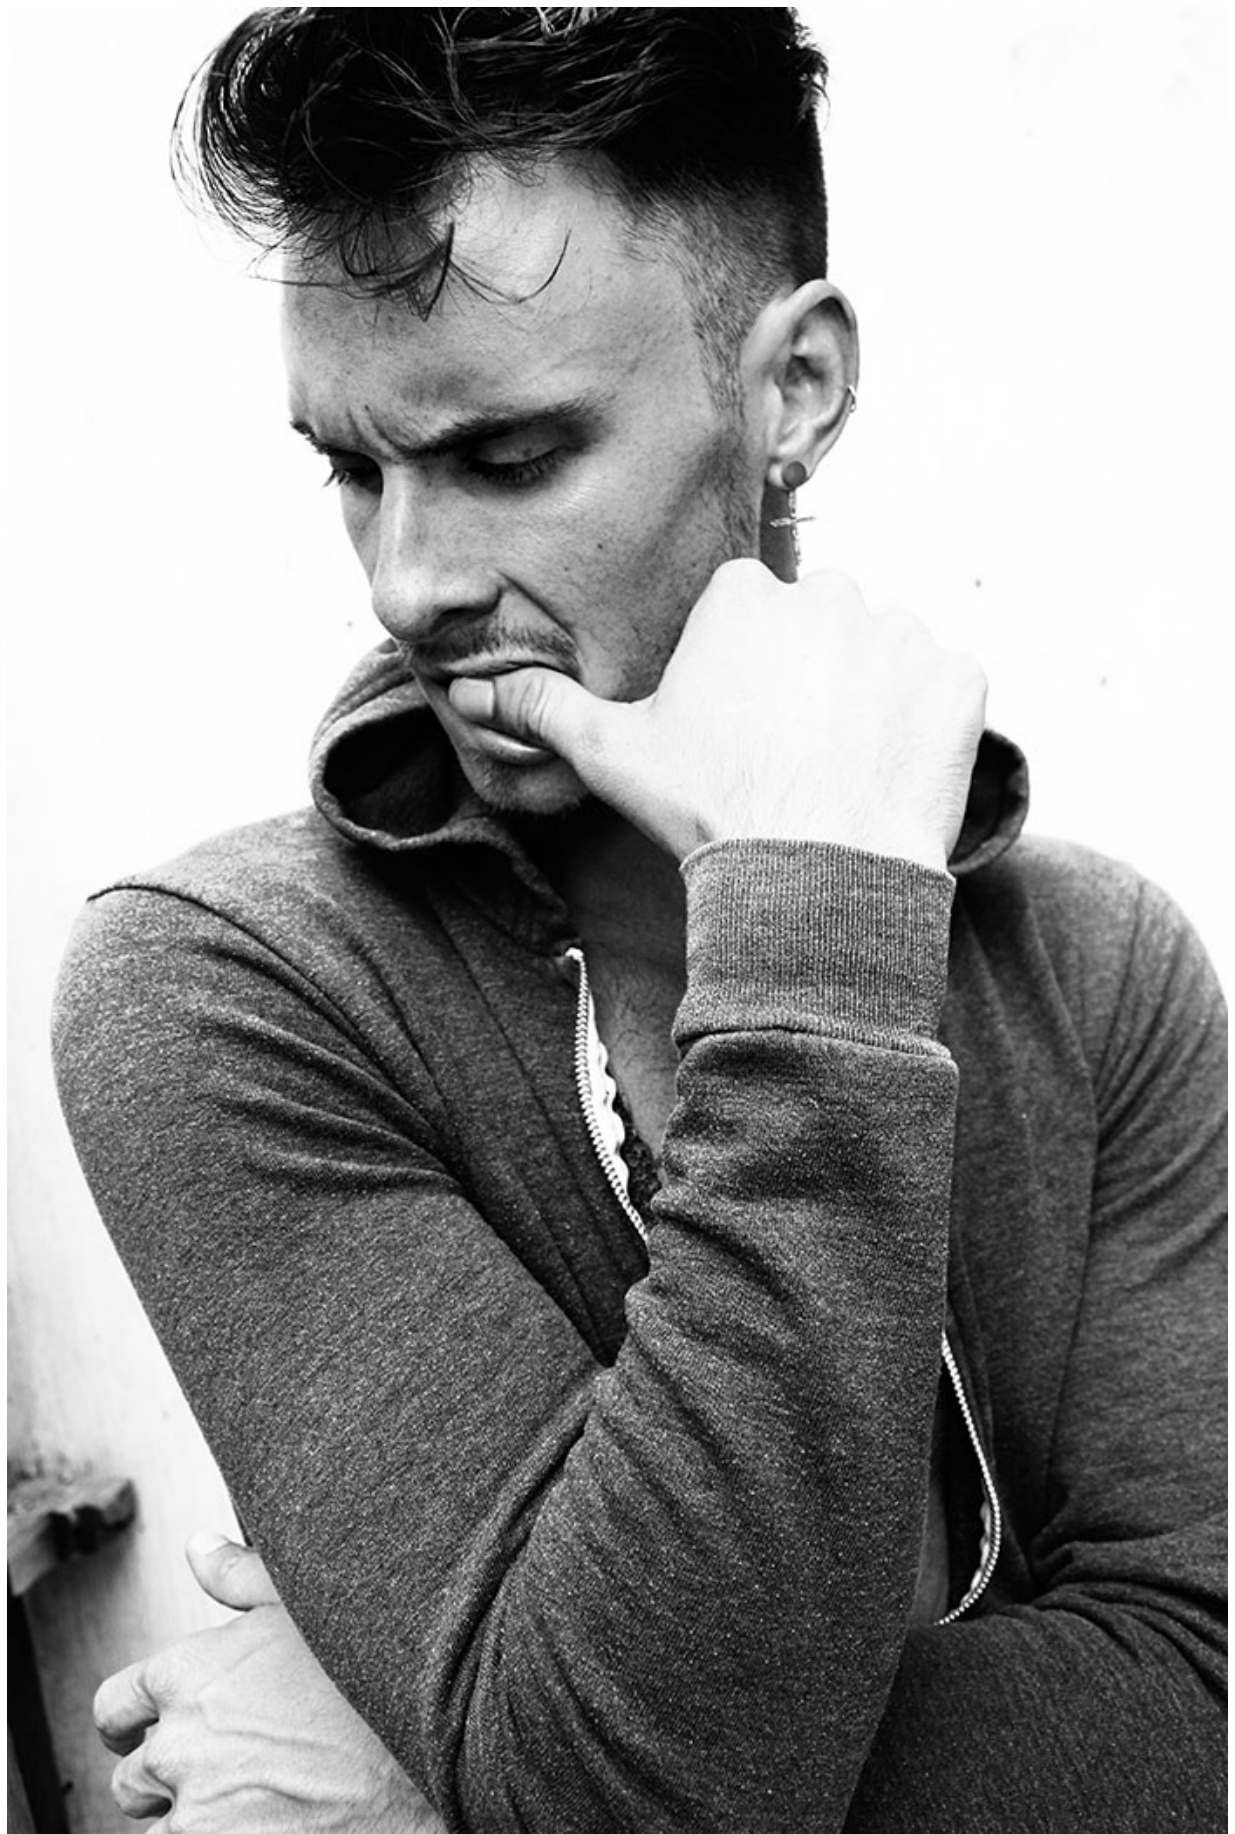

BRANDMODELS

MICHAEL ROSE

HAIR: BROWN

EYES: BROWN

HEIGHT: 6' 2"

INSEAM: 33

WAIST: 32

SHIRT: M

SUIT: 40

SHOE: 11

STUDDED
TANK