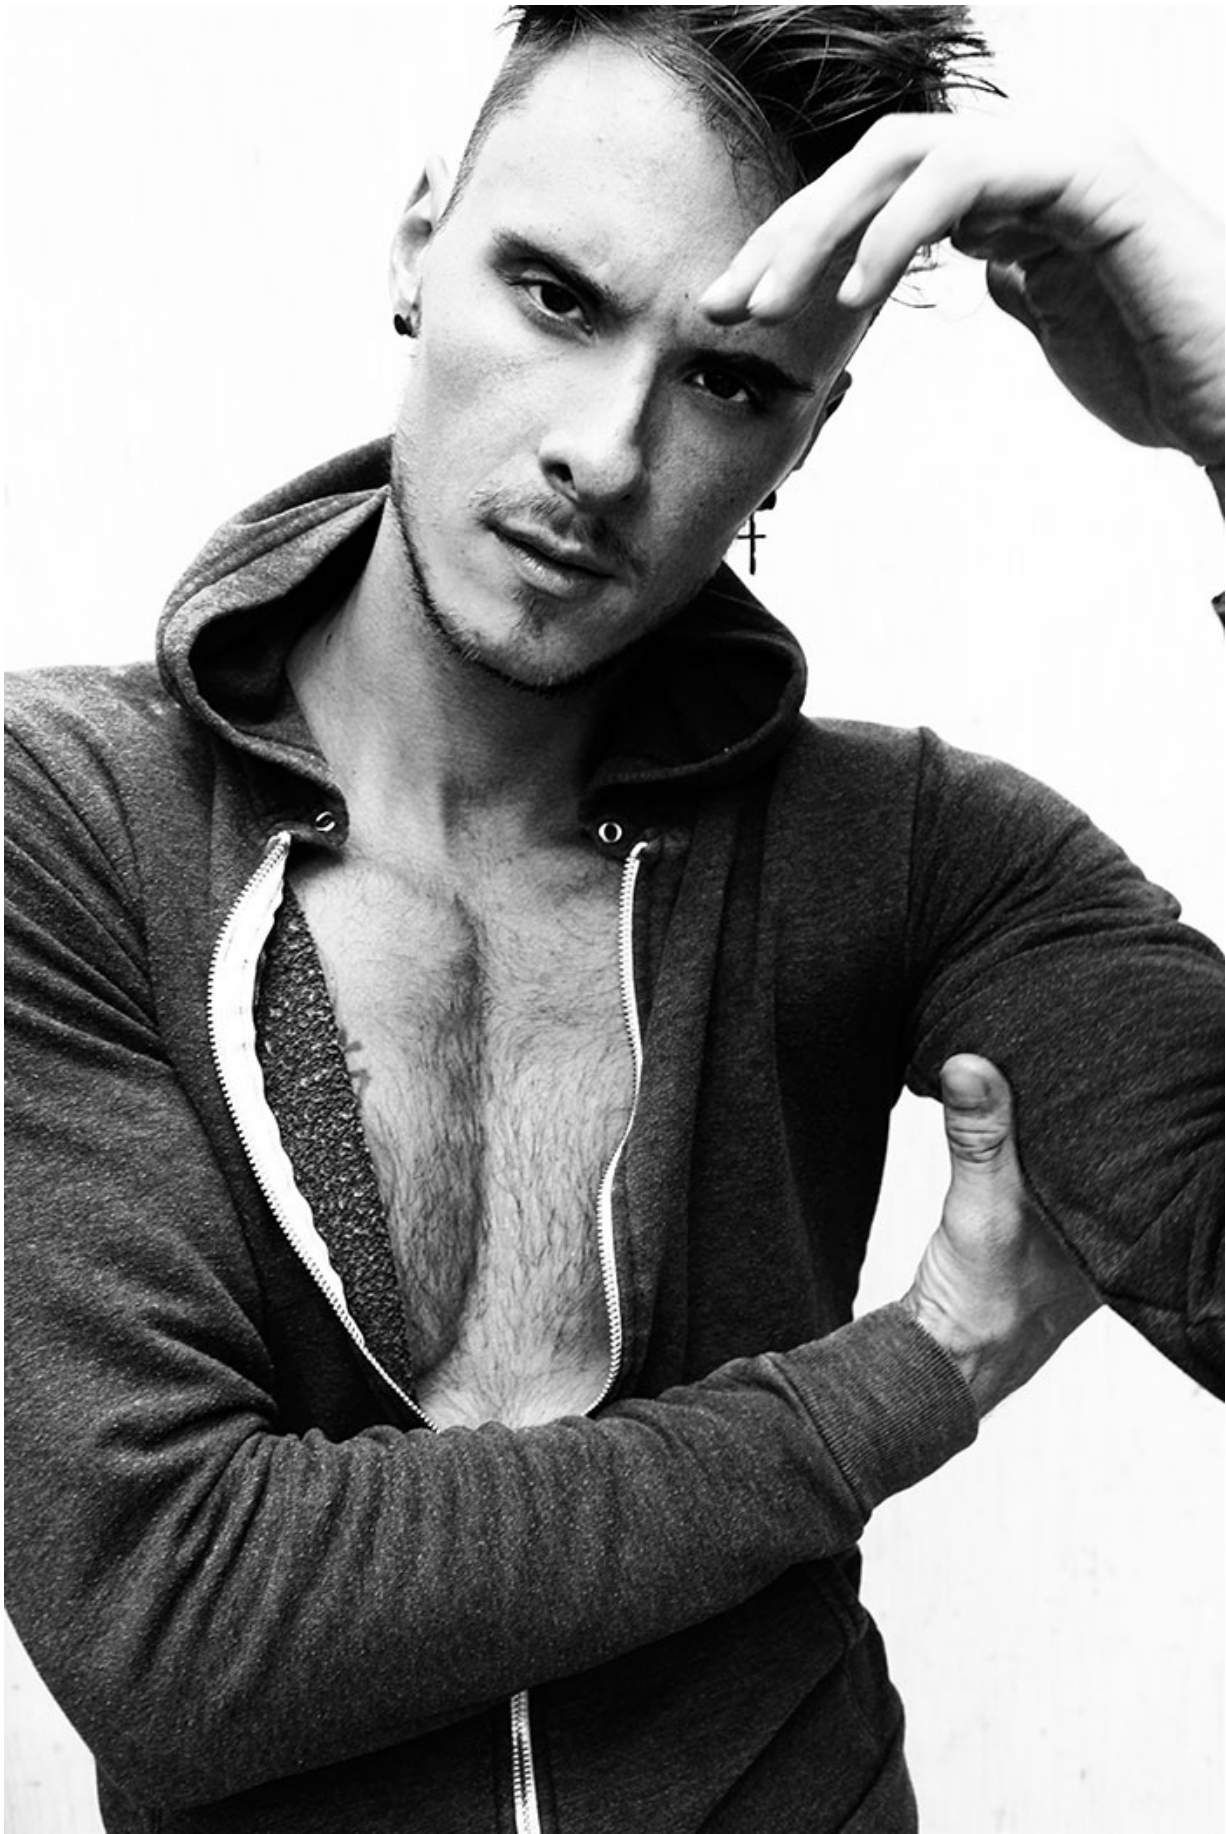

BRANDMODELS

MICHAEL ROSE

HAIR: BROWN

EYES: BROWN

HEIGHT: 6' 2"

INSEAM: 33

WAIST: 32

SHIRT: M

SUIT: 40

SHOE: 11

STUDDED
TANK