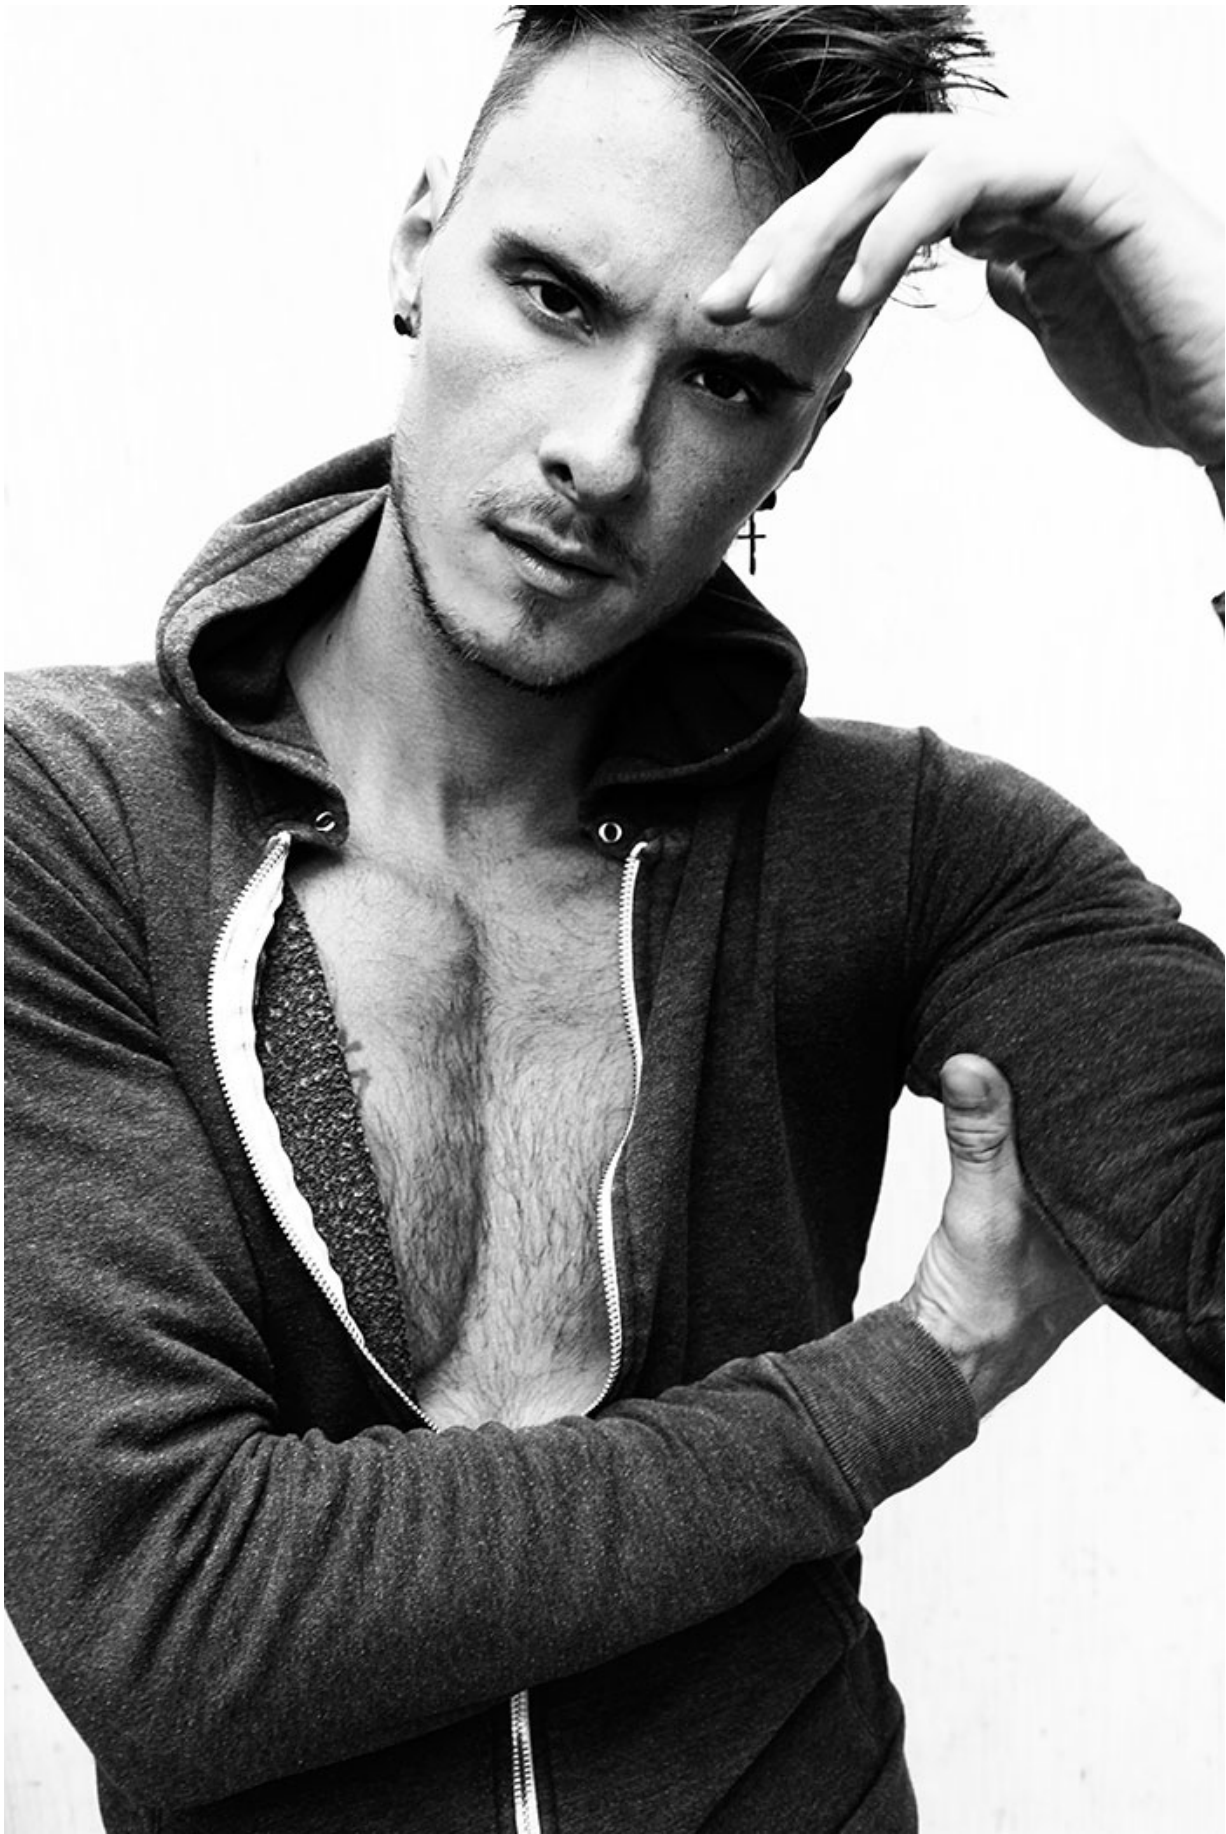

## MICHAEL ROSE

HAIR: BROWN

EYES: BROWN

HEIGHT: 6' 2"

INSEAM: 33

WAIST: 32

SHIRT: M

SUIT: 40

SHOE: 11

STUDED  
TANK