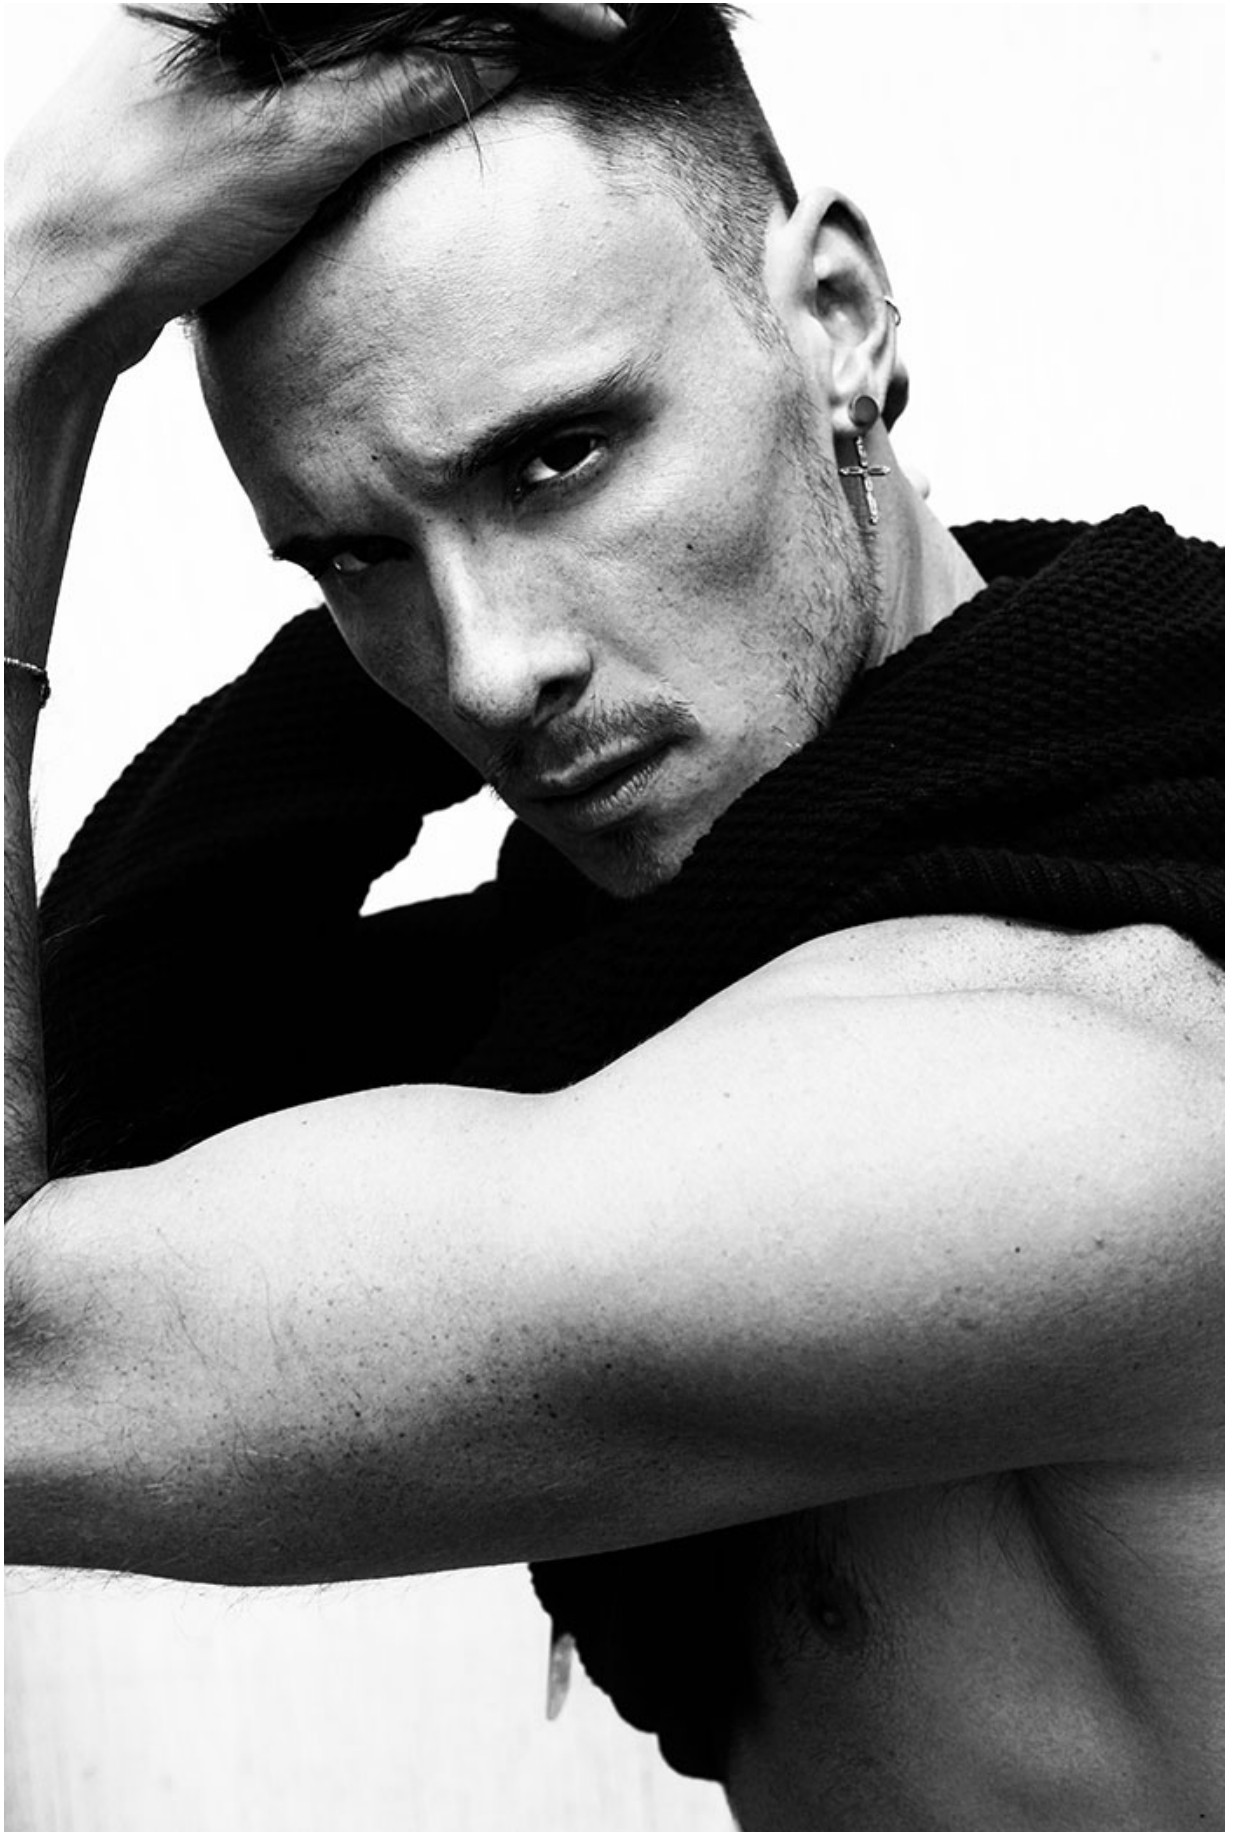

BRANDMODELS

MICHAEL ROSE

HAIR: BROWN

EYES: BROWN

HEIGHT: 6' 2"

INSEAM: 33

WAIST: 32

SHIRT: M

SUIT: 40

SHOE: 11

STUDDED
TANK