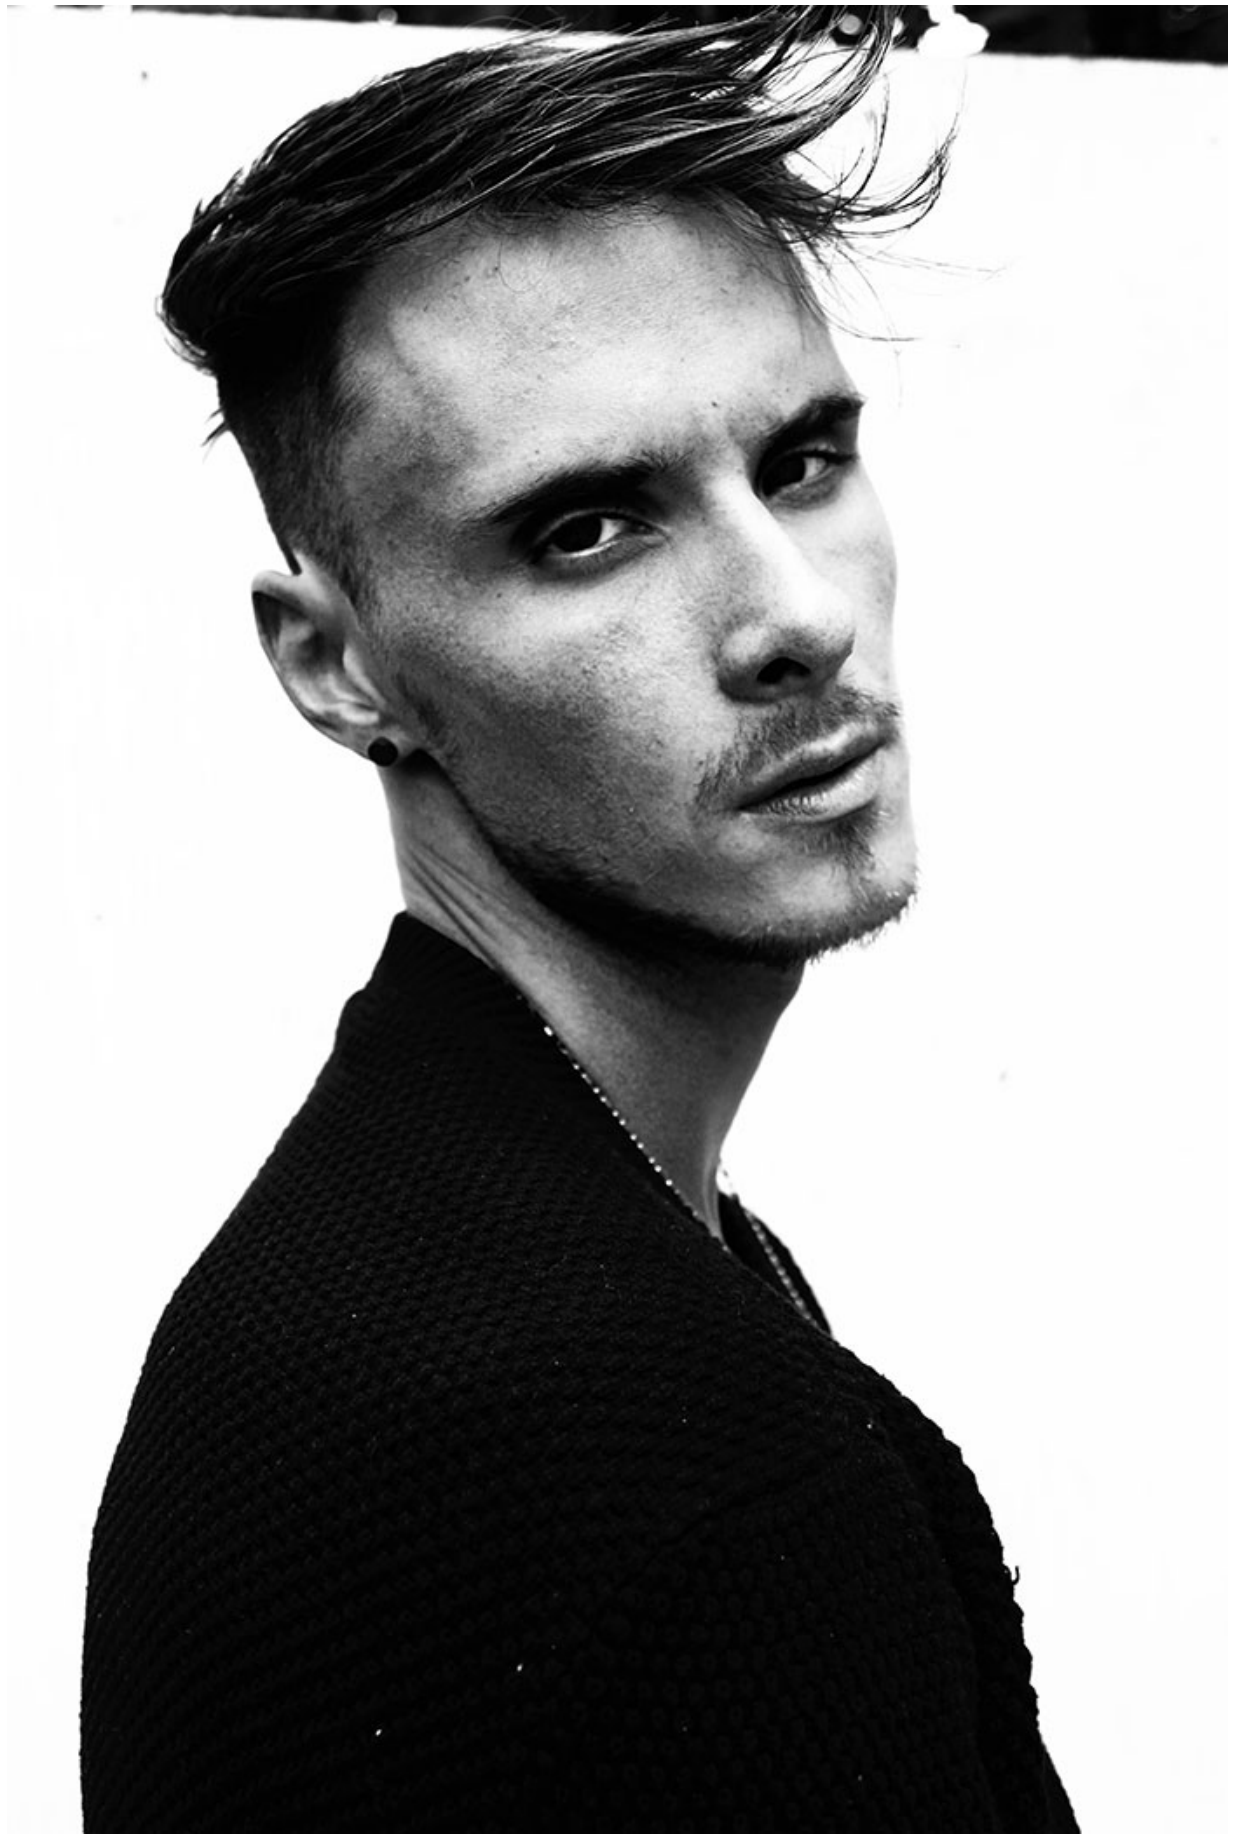

BRANDMODELS

MICHAEL ROSE

HAIR: BROWN

EYES: BROWN

HEIGHT: 6' 2"

INSEAM: 33

WAIST: 32

SHIRT: M

SUIT: 40

SHOE: 11

STUDDED
TANK