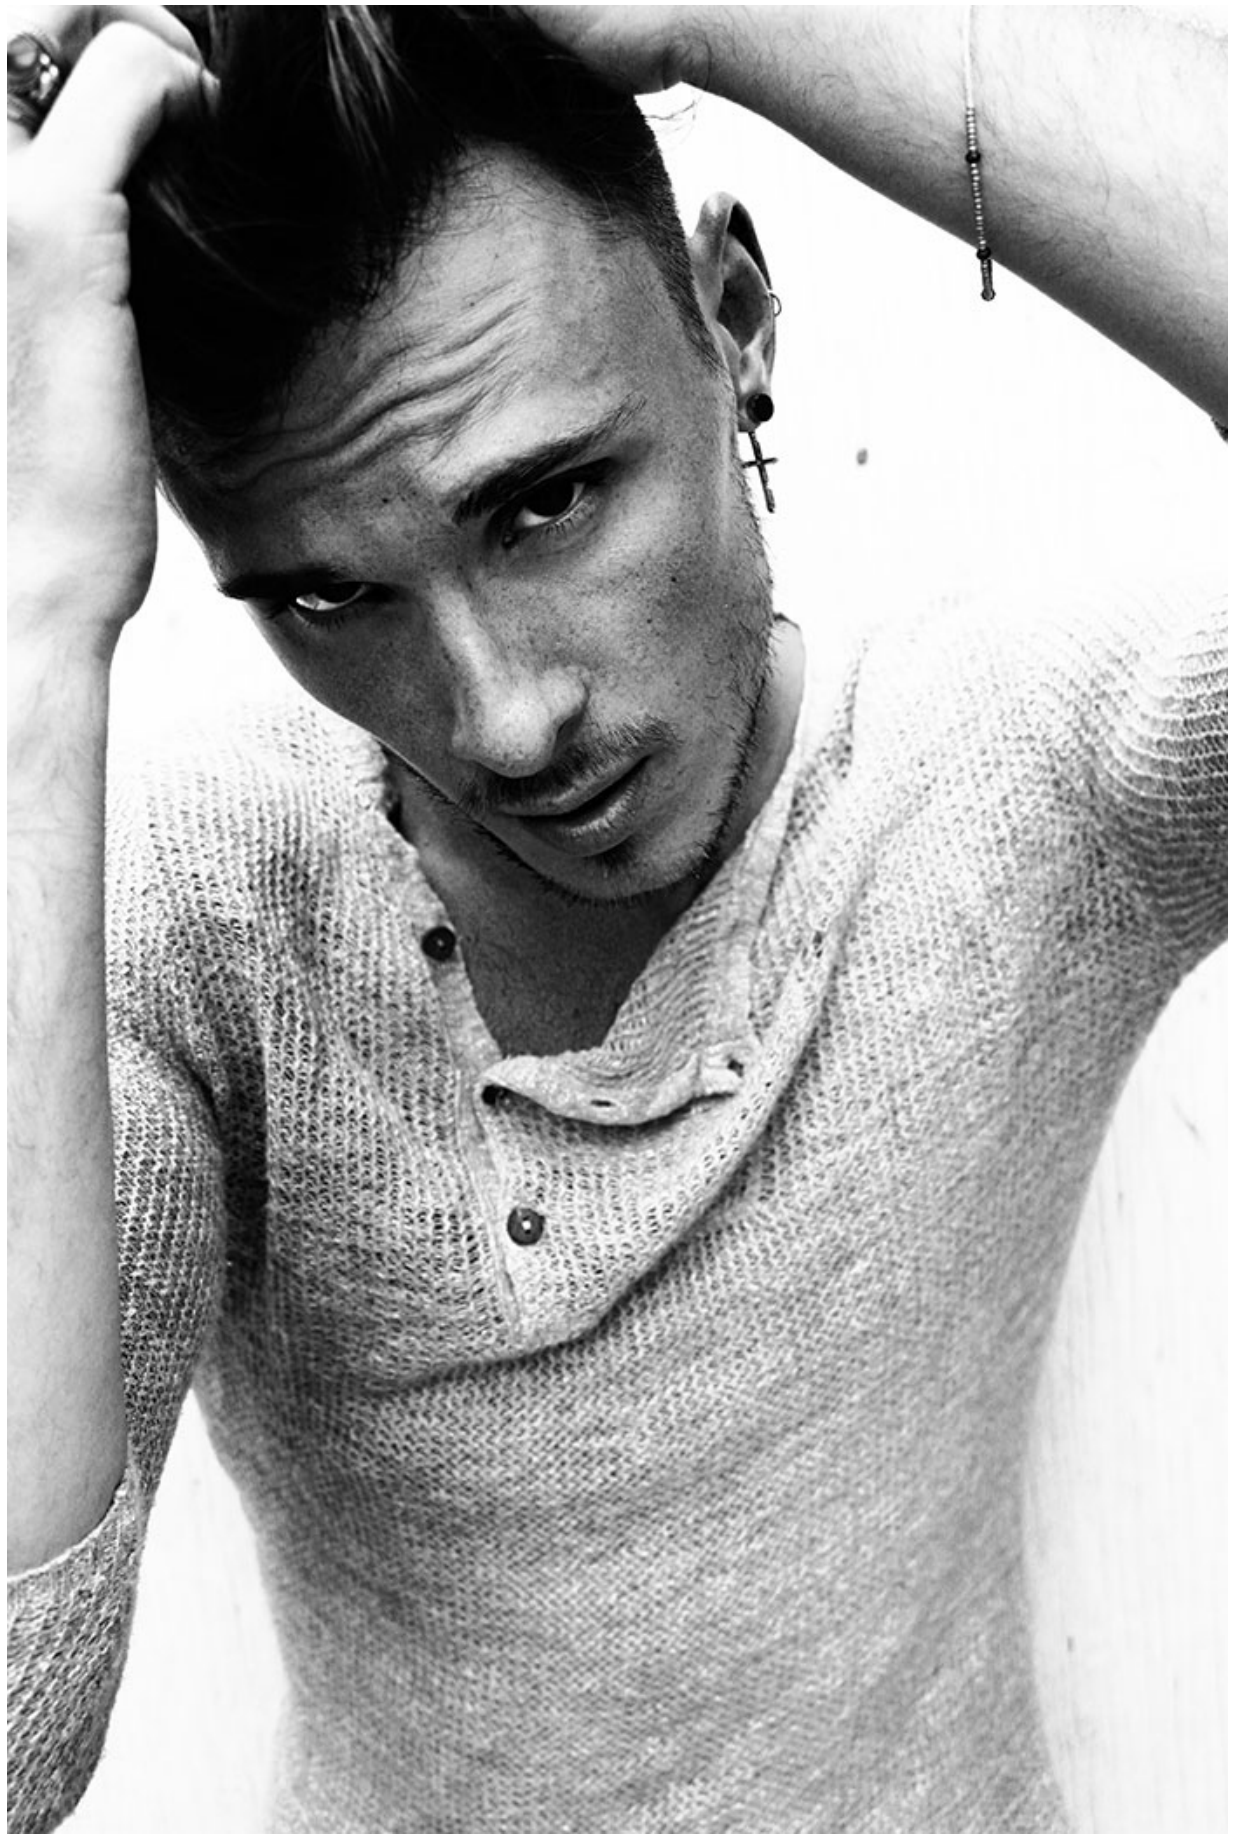

## MICHAEL ROSE

HAIR: BROWN

EYES: BROWN

HEIGHT: 6' 2"

INSEAM: 33

WAIST: 32

SHIRT: M

SUIT: 40

SHOE: 11

STUDED  
TANK