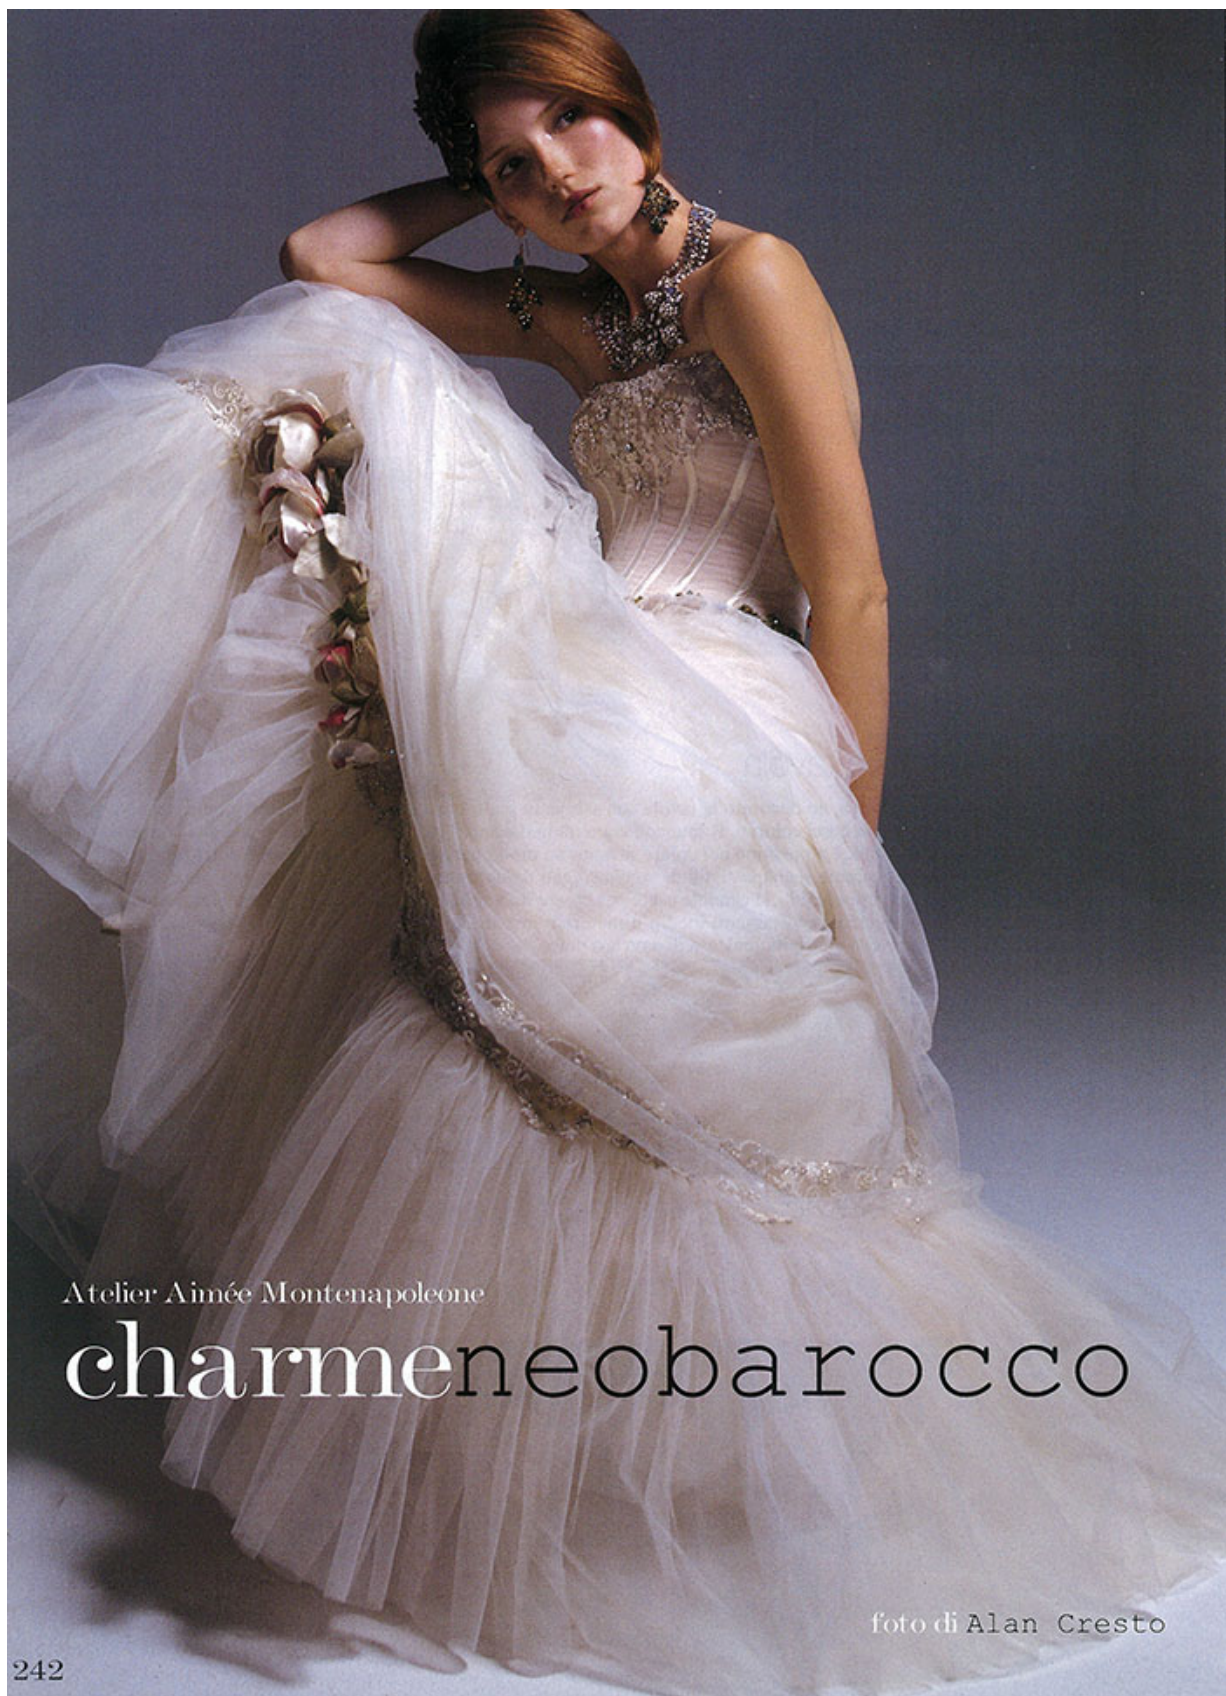

Atelier Aimée Montnapoleone

charmeneobarocco

foto di Alan Cresto