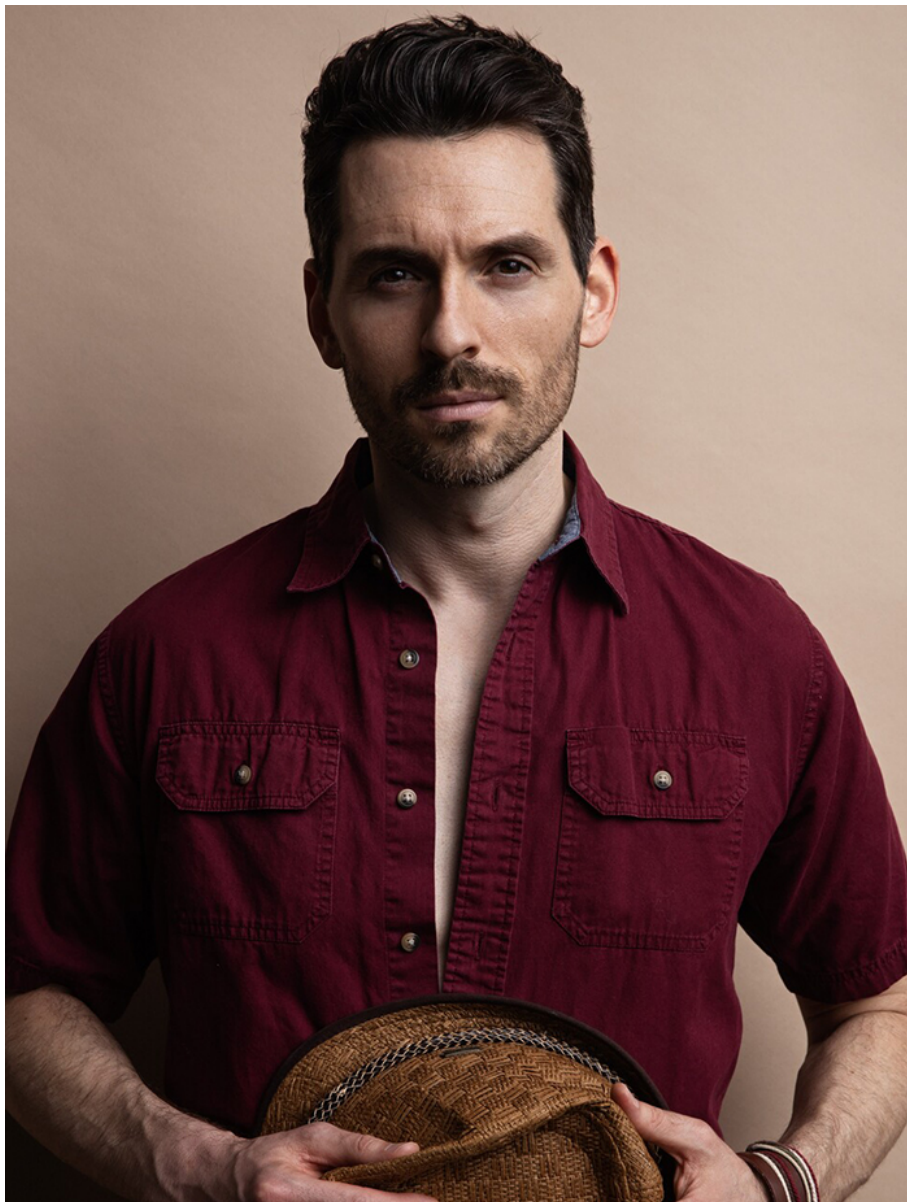

BRANDMODELS

NIC DETORIE

HAIR: A LITTLE GRAY

EYES: BROWN

HEIGHT: 6' 1"

INSEAM: 32/34

WAIST: 32

SHIRT: L

SUIT: 40

SHOE: 13

Reclaimed Zip Tote

Heirloom Oak \$410

Reclaimed Duffel

Heirloom Black \$650

Reclaimed Backpack

Heirloom Black \$545